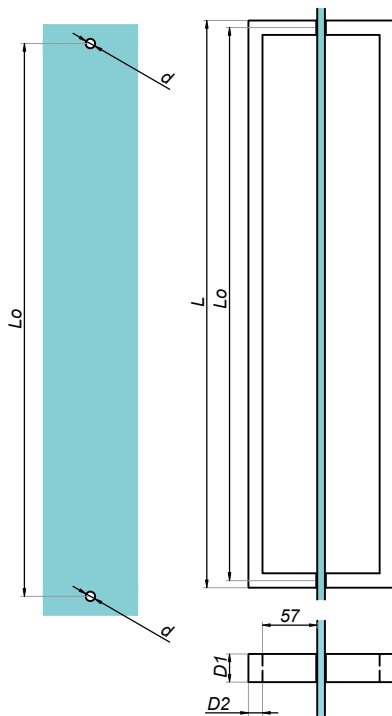

Properties

Glass thickness

8-12 mm

Material

stainless steel

Door handle

GMT-G850

Product code	D	d	L	Lo	Finish
GMT-G850-L450-SS	25	12	450	425	satin
GMT-G850-L600-SS	25	12	600	575	satin
Properties					
Glass thickness					8-12 mm
Material					stainless steel

Door handle

GMT-G926

Product code	W	d	L	Lo	Finish
GMT-G926-L600-SS	30x15	10	600	585	satin
GMT-G926-L800-SS	38x25	10	800	775	satin
Properties					
Glass thickness					8-12 mm
Material					stainless steel

Door handles

Door handle Ø35 mm with a lock

NLO-ZD-98A-113

Door handles

Door handle 35x25 mm with a lock

NLO-ZD-98A-116

Product code	Finish
NLO-ZD-98A-116-SS	satin
Properties	
Glass thickness	10-12 mm
Material	stainless steel
Set consists of 1 lock socket and 4 keys	