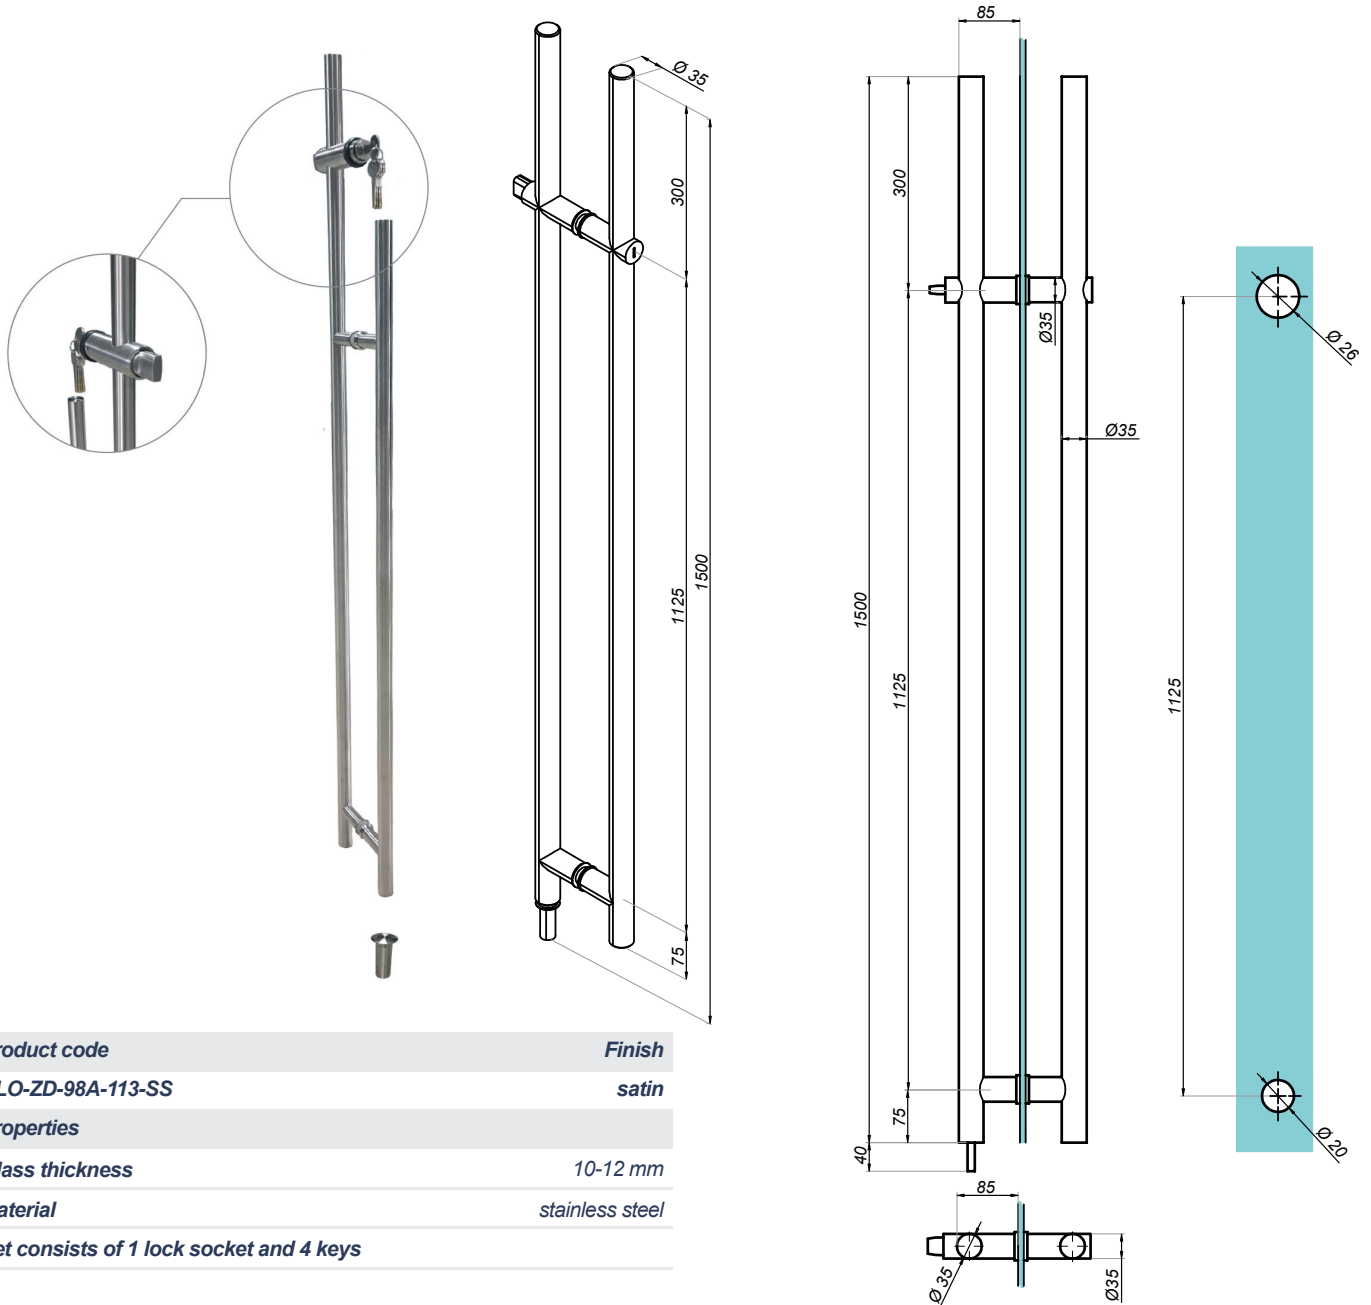

Properties

Glass thickness

8-12 mm

Material

stainless steel

Door handle

GMT-G850

Product code	D	d	L	Lo	Finish
GMT-G850-L450-SS	25	12	450	425	satin
GMT-G850-L600-SS	25	12	600	575	satin
Properties					
Glass thickness					8-12 mm
Material					stainless steel

Door handle

GMT-G926

Product code	W	d	L	Lo	Finish
GMT-G926-L600-SS	30x15	10	600	585	satin
GMT-G926-L800-SS	38x25	10	800	775	satin
Properties					
Glass thickness					8-12 mm
Material					stainless steel

Door handles

Door handle Ø35 mm with a lock

NLO-ZD-98A-113

Door handles

Door handle 35x25 mm with a lock

NLO-ZD-98A-116

Product code	Finish
NLO-ZD-98A-116-SS	satin
Properties	
Glass thickness	10-12 mm
Material	stainless steel
Set consists of 1 lock socket and 4 keys	

Door handles

NLO-ZD-98A door handle insert

NLO-ZD-98A-W

Product code	Finish
NLO-ZD-98A-W-SS	satın
Properties	
Set includes 4 keys	

Floor socket

NLO-ZD-100-SS

Product code	Finish
NLO-ZD-100-SS	satın
Properties	
Material	stainless steel