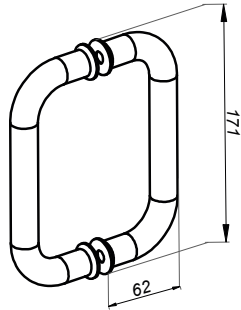

Door handles

Door handle 13x25 mm

NLO-ZD-2858

Product code	L	Lo	Finish
NLO-ZD-2858-PS	230	152	polish
NLO-ZD-2858-SS	230	152	satın
NLO-ZD-2858-457-PS	610	457	polish
NLO-ZD-2858-457-SS	610	457	satın
Properties			
Glass thickness	8-12 mm		
Material	stainless steel		

Door handle Ø19 mm with a knob

NLO-ZD-2815

Product code	Finish
NLO-ZD-2815-400-PS	polish
NLO-ZD-2815-400-B	black
Properties	
Glass thickness	8-12 mm
Material	stainless steel

Door handles

Door handle Ø19 mm

NLO-ZD-2816

Product code	Finish
NLO-ZD-2816-PS	polish
NLO-ZD-2816-SS	satın
NLO-ZD-2816-B	black
Properties	
Glass thickness	8-12 mm
Material	stainless steel

Sliding door handle

NTDL70

Product code	Finish
NTDL-70-SS	satın
NTDL-70-B	black
Properties	
Glass thickness	8-12 mm
Material	stainless steel