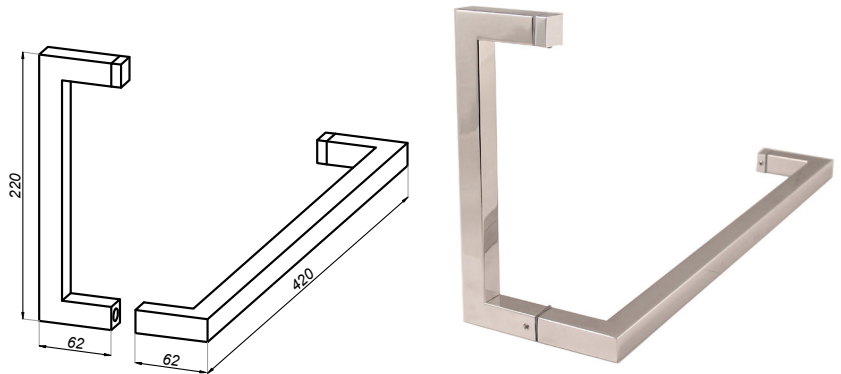

Door handle

GMT-G926

Product code	W	d	L	Lo	Finish
GMT-G926-L600-SS	30x15	10	600	585	satin
GMT-G926-L800-SS	38x25	10	800	775	satin
Properties					
Glass thickness					8-12 mm
Material					stainless steel

Door handles

Door handle Ø35 mm with a lock

NLO-ZD-98A-113

Door handles

Door handle 35x25 mm with a lock

NLO-ZD-98A-116

Product code	Finish
NLO-ZD-98A-116-SS	satin
Properties	
Glass thickness	10-12 mm
Material	stainless steel
Set consists of 1 lock socket and 4 keys	

Door handles

NLO-ZD-98A door handle insert

NLO-ZD-98A-W

Product code	Finish
NLO-ZD-98A-W-SS	satın
Properties	
Set includes 4 keys	

Floor socket

NLO-ZD-100-SS

Product code	Finish
NLO-ZD-100-SS	satın
Properties	
Material	stainless steel

Door handles

Door handle 19x19 mm

NLO-ZD-2850

Product code	Finish
NLO-ZD-2850-PS	polish
NLO-ZD-2850-SS	satın
Properties	
Glass thickness	8-12 mm
Material	stainless steel

Door handle 19x19 mm

NLO-ZD-2855

Product code	Finish
NLO-ZD-2855-PS	polish
NLO-ZD-2855-SS	satın
NLO-ZD-2855-B	black
Properties	
Glass thickness	8-12 mm
Material	stainless steel