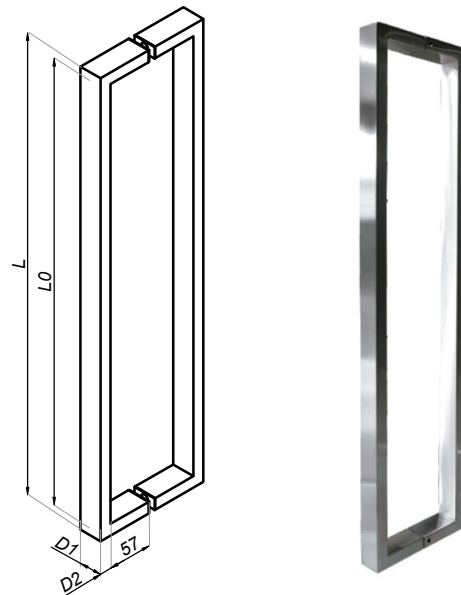

Properties

Glass thickness

8-12 mm

Material

stainless steel

Door handle

GMT-G850

Product code	D	d	L	Lo	Finish
GMT-G850-L450-SS	25	12	450	425	satin
GMT-G850-L600-SS	25	12	600	575	satin
Properties					
Glass thickness					8-12 mm
Material					stainless steel

Door handle

GMT-G926

Product code	W	d	L	Lo	Finish
GMT-G926-L600-SS	30x15	10	600	585	satin
GMT-G926-L800-SS	38x25	10	800	775	satin
Properties					
Glass thickness					8-12 mm
Material					stainless steel

Door handles

Door handle Ø35 mm with a lock

NLO-ZD-98A-113

Door handles

Door handle 35x25 mm with a lock

NLO-ZD-98A-116

Product code	Finish
NLO-ZD-98A-116-SS	satin
Properties	
Glass thickness	10-12 mm
Material	stainless steel
Set consists of 1 lock socket and 4 keys	