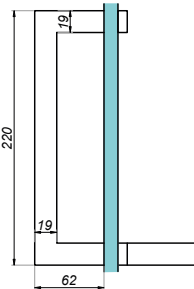

Door handle

GMT-G926

Product code	W	d	L	Lo	Finish
GMT-G926-L600-SS	30x15	10	600	585	satin
GMT-G926-L800-SS	38x25	10	800	775	satin
Properties					
Glass thickness					8-12 mm
Material					stainless steel

Door handles

Door handle Ø35 mm with a lock

NLO-ZD-98A-113

Door handles

Door handle 35x25 mm with a lock

NLO-ZD-98A-116

Product code	Finish
NLO-ZD-98A-116-SS	satin
Properties	
Glass thickness	10-12 mm
Material	stainless steel
Set consists of 1 lock socket and 4 keys	

Door handles

Door handle 19x19 mm

NLO-ZD-2850

Product code	Finish
NLO-ZD-2850-PS	polish
NLO-ZD-2850-SS	satın
Properties	
Glass thickness	8-12 mm
Material	stainless steel

Door handle 19x19 mm

NLO-ZD-2855

Product code	Finish
NLO-ZD-2855-PS	polish
NLO-ZD-2855-SS	satın
NLO-ZD-2855-B	black
Properties	
Glass thickness	8-12 mm
Material	stainless steel

Door handles

Door handle 19x19 mm

NLO-ZD-2856

Product code	L	Lo	Finish
NLO-ZD-2856-PS	220	203	polish
NLO-ZD-2856-SS	220	203	satın
NLO-ZD-2856-610-PS	630	610	polish
NLO-ZD-2856-610-SS	630	610	satın
NLO-ZD-2856-B	220	203	black
NLO-ZD-2856-G	220	203	gold
Properties			
Glass thickness	8-12 mm		
Material	stainless steel		