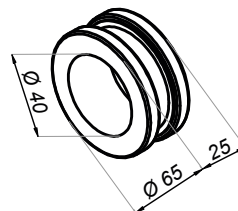

Door handles

Sliding door handle

NJY-DP-P

Product code	Finish
NJY-DP-P-PS	polish
Properties	
Glass thickness	10-12 mm
Material	stainless steel

Sliding door handle

NPR-PSDK-104

Product code	Finish
NPR-PSDK-104-PS	polish
NPR-PSDK-104-SS	satın
Properties	
Glass thickness	8-12 mm
Material	stainless steel/ aluminium

Door handles

Sliding door handle

NTDL55

Product code	Finish
NTDL55-PS	polish
NTDL55-SS	satın
NTDL55-B	black
Properties	
Glass thickness	8-12 mm
Material	stainless steel

Sliding door handle

NTDL55R

Product code	Finish
NTDL55R-PS	polish
NTDL55R-SS	satın
NTDL55R-NA	silver anodised
NTDL55R-B	black
Properties	
Glass thickness	8-12 mm
Material	stainless steel