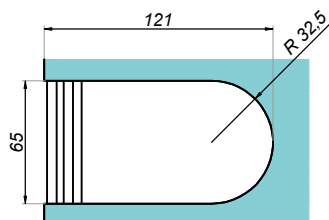

Door handles

Sliding door handle

NTDL55

Product code	Finish
NTDL55-PS	polish
NTDL55-SS	satın
NTDL55-B	black
Properties	
Glass thickness	8-12 mm
Material	stainless steel

Sliding door handle

NTDL55R

Product code	Finish
NTDL55R-PS	polish
NTDL55R-SS	satın
NTDL55R-NA	silver anodised
NTDL55R-B	black
Properties	
Glass thickness	8-12 mm
Material	stainless steel

Door handles

Door handle for MONACO sliding system

NTMON-H

Product code	Finish
NTMON-H-SS	satín
NTMON-H-NA	silver anodised
Properties	
Glass thickness	8-12 mm
Material	aluminium