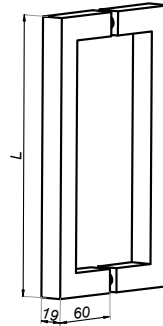

Door handle

GMT-G926

Product code	W	d	L	Lo	Finish
GMT-G926-L600-SS	30x15	10	600	585	satin
GMT-G926-L800-SS	38x25	10	800	775	satin
Properties					
Glass thickness					8-12 mm
Material					stainless steel

Door handles

Door handle Ø35 mm with a lock

NLO-ZD-98A-113

Door handles

Door handle 35x25 mm with a lock

NLO-ZD-98A-116

Product code	Finish
NLO-ZD-98A-116-SS	satin
Properties	
Glass thickness	10-12 mm
Material	stainless steel
Set consists of 1 lock socket and 4 keys	

Door handles

Door handle 19x19 mm

NLO-ZD-2850

Product code	Finish
NLO-ZD-2850-PS	polish
NLO-ZD-2850-SS	satın
Properties	
Glass thickness	8-12 mm
Material	stainless steel

Door handle 19x19 mm

NLO-ZD-2855

Product code	Finish
NLO-ZD-2855-PS	polish
NLO-ZD-2855-SS	satın
NLO-ZD-2855-B	black
Properties	
Glass thickness	8-12 mm
Material	stainless steel

Door handles

Door handle 19x19 mm

NLO-ZD-2856

Product code	L	Lo	Finish
NLO-ZD-2856-PS	220	203	polish
NLO-ZD-2856-SS	220	203	satın
NLO-ZD-2856-610-PS	630	610	polish
NLO-ZD-2856-610-SS	630	610	satın
NLO-ZD-2856-B	220	203	black
NLO-ZD-2856-G	220	203	gold
Properties			
Glass thickness	8-12 mm		
Material	stainless steel		