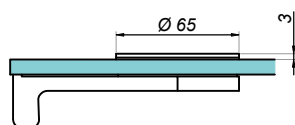

Door handles

Sliding door handle

NTDL55

Product code	Finish
NTDL55-PS	polish
NTDL55-SS	satın
NTDL55-B	black
Properties	
Glass thickness	8-12 mm
Material	stainless steel

Sliding door handle

NTDL55R

Product code	Finish
NTDL55R-PS	polish
NTDL55R-SS	satın
NTDL55R-NA	silver anodised
NTDL55R-B	black
Properties	
Glass thickness	8-12 mm
Material	stainless steel

Door handles

Door handle for MONACO sliding system

NTMON-H

Product code	Finish
NTMON-H-SS	satín
NTMON-H-NA	silver anodised
Properties	
Glass thickness	8-12 mm
Material	aluminium