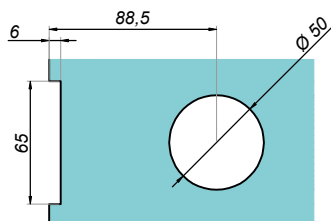

Door handles

Door handle for MONACO sliding system

NTMON-H

Product code	Finish
NTMON-H-SS	satín
NTMON-H-NA	silver anodised
Properties	
Glass thickness	8-12 mm
Material	aluminium