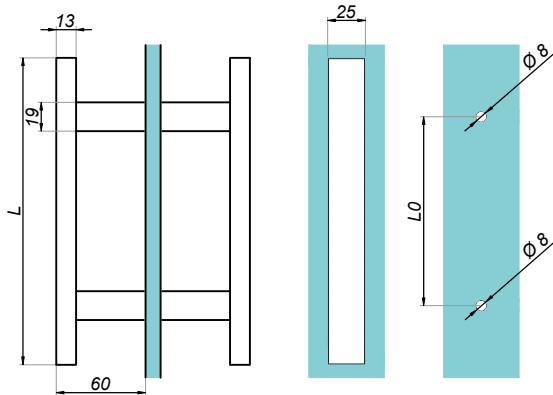

Door handle

GMT-G926

Product code	W	d	L	Lo	Finish
GMT-G926-L600-SS	30x15	10	600	585	satin
GMT-G926-L800-SS	38x25	10	800	775	satin
Properties					
Glass thickness					8-12 mm
Material					stainless steel

Door handle

NLO-ZD-2857

Product code	L	Lo	Finish
NLO-ZD-2857-PS	230	203	polish
NLO-ZD-2857-SS	230	203	satın
NLO-ZD-2857-457-PS	480	455	polish
NLO-ZD-2857-457-SS	480	455	satın
NLO-ZD-2856-610-PS	635	610	polish
NLO-ZD-2856-610-SS	635	610	satın
Properties			
Glass thickness	8-12 mm		
Material	stainless steel		

Door handles

Door handle 13x25 mm

NLO-ZD-2858

Product code	L	Lo	Finish
NLO-ZD-2858-PS	230	152	polish
NLO-ZD-2858-SS	230	152	satın
NLO-ZD-2858-457-PS	610	457	polish
NLO-ZD-2858-457-SS	610	457	satın
Properties			
Glass thickness	8-12 mm		
Material	stainless steel		