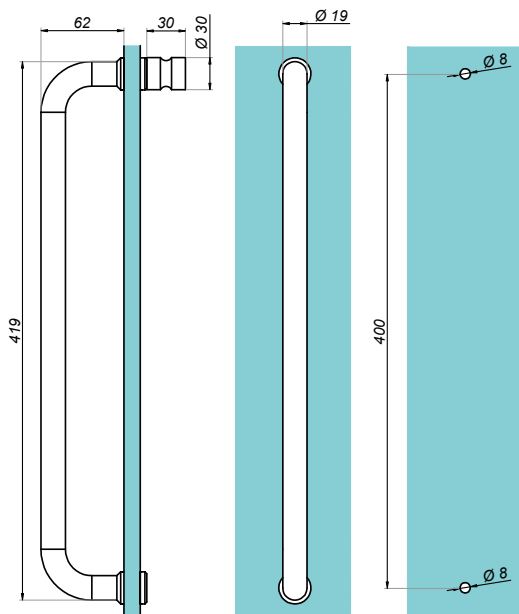

Door handle

GMT-G926

Product code	W	d	L	Lo	Finish
GMT-G926-L600-SS	30x15	10	600	585	satin
GMT-G926-L800-SS	38x25	10	800	775	satin
Properties					
Glass thickness					8-12 mm
Material					stainless steel

Door handle

NLO-ZD-2857

Product code	L	Lo	Finish
NLO-ZD-2857-PS	230	203	polish
NLO-ZD-2857-SS	230	203	satın
NLO-ZD-2857-457-PS	480	455	polish
NLO-ZD-2857-457-SS	480	455	satın
NLO-ZD-2856-610-PS	635	610	polish
NLO-ZD-2856-610-SS	635	610	satın
Properties			
Glass thickness	8-12 mm		
Material	stainless steel		

Door handles

Door handle 13x25 mm

NLO-ZD-2858

Product code	L	Lo	Finish
NLO-ZD-2858-PS	230	152	polish
NLO-ZD-2858-SS	230	152	satın
NLO-ZD-2858-457-PS	610	457	polish
NLO-ZD-2858-457-SS	610	457	satın
Properties			
Glass thickness	8-12 mm		
Material	stainless steel		

Door handle Ø19 mm with a knob

NLO-ZD-2815

Product code	Finish
NLO-ZD-2815-400-PS	polish
NLO-ZD-2815-400-B	black
Properties	
Glass thickness	8-12 mm
Material	stainless steel

Door handles

Door handle Ø19 mm