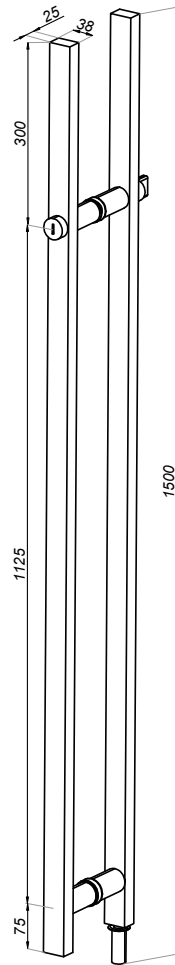

Door handle

GMT-G926

Product code	W	d	L	Lo	Finish
GMT-G926-L600-SS	30x15	10	600	585	satin
GMT-G926-L800-SS	38x25	10	800	775	satin
Properties					
Glass thickness					8-12 mm
Material					stainless steel

Door handles

Door handle Ø35 mm with a lock

NLO-ZD-98A-113

Door handles

Door handle 35x25 mm with a lock

NLO-ZD-98A-116

Product code	Finish
NLO-ZD-98A-116-SS	satin
Properties	
Glass thickness	10-12 mm
Material	stainless steel
Set consists of 1 lock socket and 4 keys	

Door handles

NLO-ZD-98A door handle insert

NLO-ZD-98A-W

Product code	Finish
NLO-ZD-98A-W-SS	satın
Properties	
Set includes 4 keys	

Floor socket

NLO-ZD-100-SS

Product code	Finish
NLO-ZD-100-SS	satın
Properties	
Material	stainless steel

Door handles

Door handle 19x19 mm

NLO-ZD-2850

Product code	Finish
NLO-ZD-2850-PS	polish
NLO-ZD-2850-SS	satın
Properties	
Glass thickness	8-12 mm
Material	stainless steel

Door handle 19x19 mm

NLO-ZD-2855

Product code	Finish
NLO-ZD-2855-PS	polish
NLO-ZD-2855-SS	satın
NLO-ZD-2855-B	black
Properties	
Glass thickness	8-12 mm
Material	stainless steel