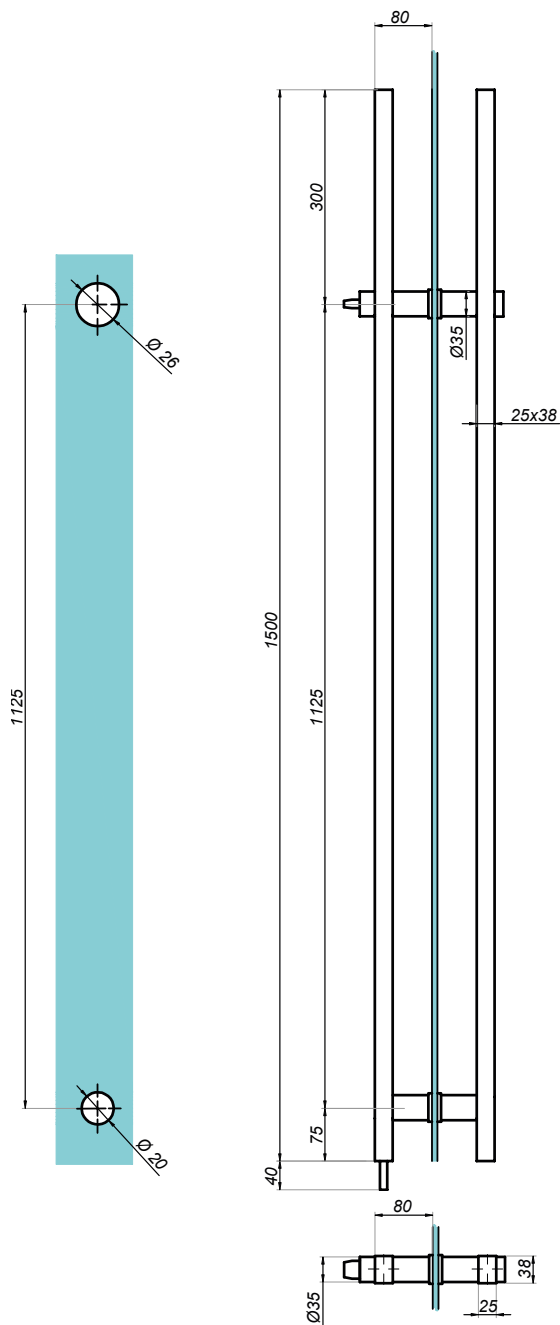

Properties

Glass thickness

8-12 mm

Material

stainless steel

Door handle

GMT-G850

Product code	D	d	L	Lo	Finish
GMT-G850-L450-SS	25	12	450	425	satin
GMT-G850-L600-SS	25	12	600	575	satin
Properties					
Glass thickness					8-12 mm
Material					stainless steel

Door handle

GMT-G926

Product code	W	d	L	Lo	Finish
GMT-G926-L600-SS	30x15	10	600	585	satin
GMT-G926-L800-SS	38x25	10	800	775	satin
Properties					
Glass thickness					8-12 mm
Material					stainless steel

Door handles

Door handle Ø35 mm with a lock

NLO-ZD-98A-113

Door handles

Door handle 35x25 mm with a lock

NLO-ZD-98A-116

Product code	Finish
NLO-ZD-98A-116-SS	satin
Properties	
Glass thickness	10-12 mm
Material	stainless steel
Set consists of 1 lock socket and 4 keys	

Door handles

NLO-ZD-98A door handle insert

NLO-ZD-98A-W

Product code	Finish
NLO-ZD-98A-W-SS	satın
Properties	
Set includes 4 keys	

Floor socket

NLO-ZD-100-SS

Product code	Finish
NLO-ZD-100-SS	satın
Properties	
Material	stainless steel