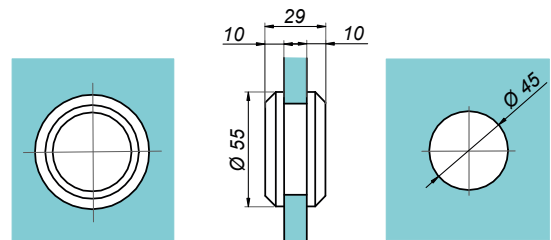

Door handles

Sliding door handle

NTDL55

Product code	Finish
NTDL55-PS	polish
NTDL55-SS	satın
NTDL55-B	black
Properties	
Glass thickness	8-12 mm
Material	stainless steel