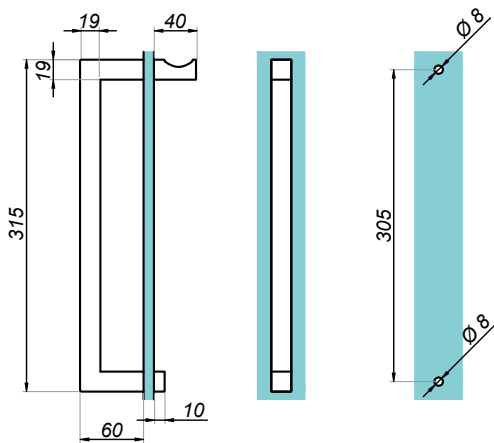

Door handle

GMT-G926

Product code	W	d	L	Lo	Finish
GMT-G926-L600-SS	30x15	10	600	585	satin
GMT-G926-L800-SS	38x25	10	800	775	satin
Properties					
Glass thickness					8-12 mm
Material					stainless steel

Door handles

Door handle Ø35 mm with a lock

NLO-ZD-98A-113

Door handles

Door handle 35x25 mm with a lock

NLO-ZD-98A-116

Product code	Finish
NLO-ZD-98A-116-SS	satin
Properties	
Glass thickness	10-12 mm
Material	stainless steel
Set consists of 1 lock socket and 4 keys	

Door handles

Door handle 19x19 mm

NLO-ZD-2850

Product code	Finish
NLO-ZD-2850-PS	polish
NLO-ZD-2850-SS	satın
Properties	
Glass thickness	8-12 mm
Material	stainless steel

Door handle 19x19 mm

NLO-ZD-2855

Product code	Finish
NLO-ZD-2855-PS	polish
NLO-ZD-2855-SS	satın
NLO-ZD-2855-B	black
Properties	
Glass thickness	8-12 mm
Material	stainless steel

Door handles

Door handle 19x19 mm

NLO-ZD-2856

Product code	L	Lo	Finish
NLO-ZD-2856-PS	220	203	polish
NLO-ZD-2856-SS	220	203	satın
NLO-ZD-2856-610-PS	630	610	polish
NLO-ZD-2856-610-SS	630	610	satın
NLO-ZD-2856-B	220	203	black
NLO-ZD-2856-G	220	203	gold
Properties			
Glass thickness	8-12 mm		
Material	stainless steel		