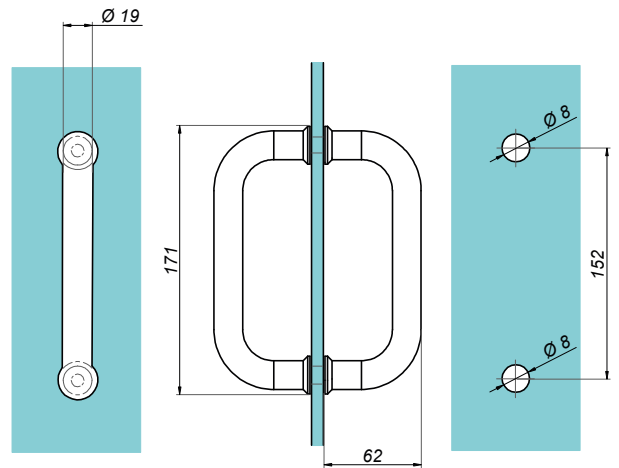

Door handle Ø19 mm with a knob

NLO-ZD-2815

Product code	Finish
NLO-ZD-2815-400-PS	polish
NLO-ZD-2815-400-B	black
Properties	
Glass thickness	8-12 mm
Material	stainless steel

Door handles

Door handle Ø19 mm

NLO-ZD-2816

Product code	Finish
NLO-ZD-2816-PS	polish
NLO-ZD-2816-SS	satın
NLO-ZD-2816-B	black
Properties	
Glass thickness	8-12 mm
Material	stainless steel

Sliding door handle

NTDL70

Product code	Finish
NTDL-70-SS	satın
NTDL-70-B	black
Properties	
Glass thickness	8-12 mm
Material	stainless steel