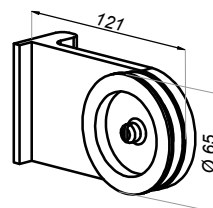

Door handles

Door handle for MONACO sliding system

NTMON-H

Product code	Finish
NTMON-H-SS	satín
NTMON-H-NA	silver anodised
Properties	
Glass thickness	8-12 mm
Material	aluminium