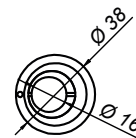

Floor socket

NLO-ZD-100-SS

Product code	Finish
NLO-ZD-100-SS	satın
Properties	
Material	stainless steel