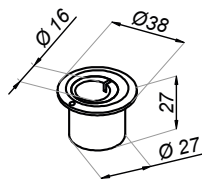

Door handle

GMT-G926

Product code	W	d	L	Lo	Finish
GMT-G926-L600-SS	30x15	10	600	585	satin
GMT-G926-L800-SS	38x25	10	800	775	satin
Properties					
Glass thickness					8-12 mm
Material					stainless steel

Door handles

Door handle Ø35 mm with a lock

NLO-ZD-98A-113

Door handles

Door handle 35x25 mm with a lock

NLO-ZD-98A-116

Product code	Finish
NLO-ZD-98A-116-SS	satin
Properties	
Glass thickness	10-12 mm
Material	stainless steel
Set consists of 1 lock socket and 4 keys	

Door handles

NLO-ZD-98A door handle insert

NLO-ZD-98A-W

Product code	Finish
NLO-ZD-98A-W-SS	satın
Properties	
Set includes 4 keys	

Floor socket

NLO-ZD-100-SS

Product code	Finish
NLO-ZD-100-SS	satın
Properties	
Material	stainless steel

Door handles

Door handle 19x19 mm

NLO-ZD-2850

Product code	Finish
NLO-ZD-2850-PS	polish
NLO-ZD-2850-SS	satın
Properties	
Glass thickness	8-12 mm
Material	stainless steel

Door handle 19x19 mm

NLO-ZD-2855

Product code	Finish
NLO-ZD-2855-PS	polish
NLO-ZD-2855-SS	satın
NLO-ZD-2855-B	black
Properties	
Glass thickness	8-12 mm
Material	stainless steel