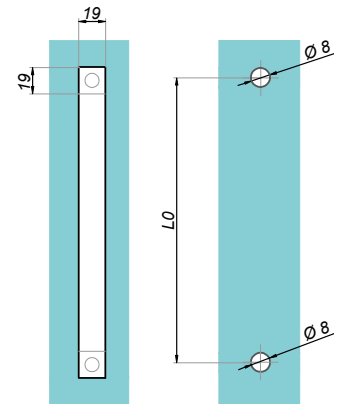

Door handle

GMT-G926

Product code	W	d	L	Lo	Finish
GMT-G926-L600-SS	30x15	10	600	585	satin
GMT-G926-L800-SS	38x25	10	800	775	satin
Properties					
Glass thickness					8-12 mm
Material					stainless steel

Door handles

Door handle Ø35 mm with a lock

NLO-ZD-98A-113

Door handles

Door handle 35x25 mm with a lock

NLO-ZD-98A-116

Product code	Finish
NLO-ZD-98A-116-SS	satin
Properties	
Glass thickness	10-12 mm
Material	stainless steel
Set consists of 1 lock socket and 4 keys	

Door handles

Door handle 19x19 mm

NLO-ZD-2850

Product code	Finish
NLO-ZD-2850-PS	polish
NLO-ZD-2850-SS	satın
Properties	
Glass thickness	8-12 mm
Material	stainless steel

Door handle 19x19 mm

NLO-ZD-2855

Product code	Finish
NLO-ZD-2855-PS	polish
NLO-ZD-2855-SS	satın
NLO-ZD-2855-B	black
Properties	
Glass thickness	8-12 mm
Material	stainless steel

Door handles

Door handle 19x19 mm

NLO-ZD-2856

Product code	L	Lo	Finish
NLO-ZD-2856-PS	220	203	polish
NLO-ZD-2856-SS	220	203	satın
NLO-ZD-2856-610-PS	630	610	polish
NLO-ZD-2856-610-SS	630	610	satın
NLO-ZD-2856-B	220	203	black
NLO-ZD-2856-G	220	203	gold
Properties			
Glass thickness	8-12 mm		
Material	stainless steel		