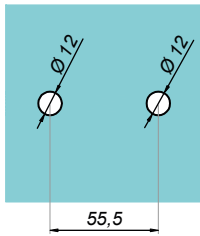

Door handles

Sliding door handle

NJY-DP-P

Product code	Finish
NJY-DP-P-PS	polish
Properties	
Glass thickness	10-12 mm
Material	stainless steel

Sliding door handle

NPR-PSDK-104