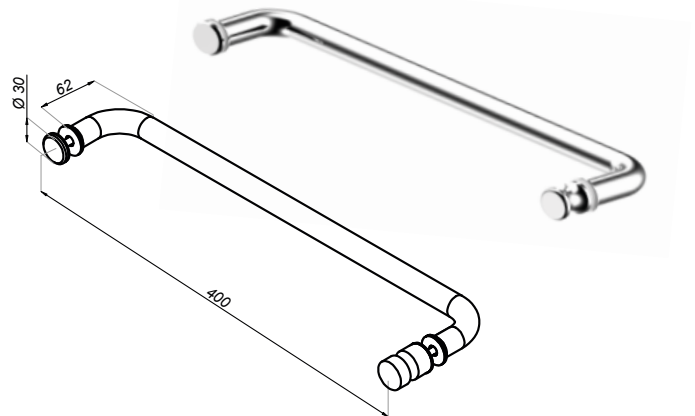

Door handles

Door handle 13x25 mm

NLO-ZD-2858

Product code	L	Lo	Finish
NLO-ZD-2858-PS	230	152	polish
NLO-ZD-2858-SS	230	152	satın
NLO-ZD-2858-457-PS	610	457	polish
NLO-ZD-2858-457-SS	610	457	satın
Properties			
Glass thickness	8-12 mm		
Material	stainless steel		

Door handle Ø19 mm with a knob

NLO-ZD-2815

Product code	Finish
NLO-ZD-2815-400-PS	polish
NLO-ZD-2815-400-B	black
Properties	
Glass thickness	8-12 mm
Material	stainless steel

Door handles

Door handle Ø19 mm