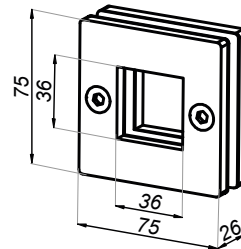

Door handles

Sliding door handle

NJY-DP-P

Product code	Finish
NJY-DP-P-PS	polish
Properties	
Glass thickness	10-12 mm
Material	stainless steel

Sliding door handle

NPR-PSDK-104