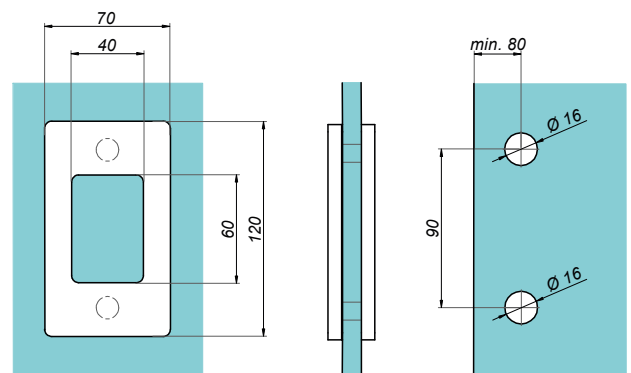

Product code	Finish
NTDL-70-SS	satın
NTDL-70-B	black
Properties	
Glass thickness	8-12 mm
Material	stainless steel