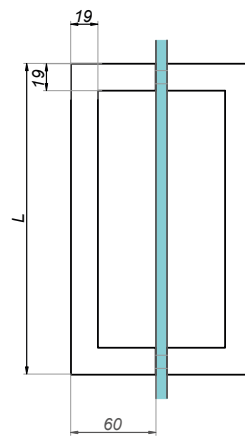

Door handle

GMT-G926

Product code	W	d	L	Lo	Finish
GMT-G926-L600-SS	30x15	10	600	585	satin
GMT-G926-L800-SS	38x25	10	800	775	satin
Properties					
Glass thickness					8-12 mm
Material					stainless steel

Door handles

Door handle Ø35 mm with a lock

NLO-ZD-98A-113

Door handles

Door handle 35x25 mm with a lock

NLO-ZD-98A-116

Product code	Finish
NLO-ZD-98A-116-SS	satin
Properties	
Glass thickness	10-12 mm
Material	stainless steel
Set consists of 1 lock socket and 4 keys	

Door handles

Door handle 19x19 mm

NLO-ZD-2850

Product code	Finish
NLO-ZD-2850-PS	polish
NLO-ZD-2850-SS	satın
Properties	
Glass thickness	8-12 mm
Material	stainless steel

Door handle 19x19 mm

NLO-ZD-2855

Product code	Finish
NLO-ZD-2855-PS	polish
NLO-ZD-2855-SS	satın
NLO-ZD-2855-B	black
Properties	
Glass thickness	8-12 mm
Material	stainless steel

Door handles

Door handle 19x19 mm

NLO-ZD-2856

Product code	L	Lo	Finish
NLO-ZD-2856-PS	220	203	polish
NLO-ZD-2856-SS	220	203	satın
NLO-ZD-2856-610-PS	630	610	polish
NLO-ZD-2856-610-SS	630	610	satın
NLO-ZD-2856-B	220	203	black
NLO-ZD-2856-G	220	203	gold
Properties			
Glass thickness	8-12 mm		
Material	stainless steel		