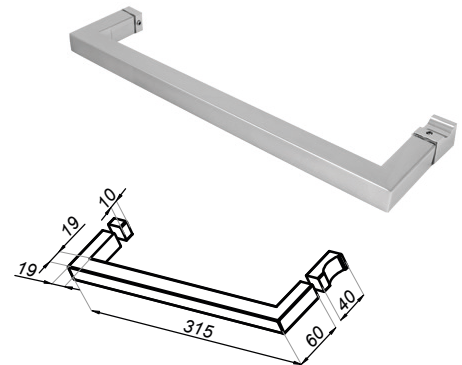

Door handle

GMT-G926

Product code	W	d	L	Lo	Finish
GMT-G926-L600-SS	30x15	10	600	585	satin
GMT-G926-L800-SS	38x25	10	800	775	satin
Properties					
Glass thickness					8-12 mm
Material					stainless steel

Door handles

Door handle Ø35 mm with a lock

NLO-ZD-98A-113

Door handles

Door handle 35x25 mm with a lock

NLO-ZD-98A-116

Product code	Finish
NLO-ZD-98A-116-SS	satin
Properties	
Glass thickness	10-12 mm
Material	stainless steel
Set consists of 1 lock socket and 4 keys	

Door handles

Door handle 19x19 mm

NLO-ZD-2850

Product code	Finish
NLO-ZD-2850-PS	polish
NLO-ZD-2850-SS	satın
Properties	
Glass thickness	8-12 mm
Material	stainless steel

Door handle 19x19 mm

NLO-ZD-2855

Product code	Finish
NLO-ZD-2855-PS	polish
NLO-ZD-2855-SS	satın
NLO-ZD-2855-B	black
Properties	
Glass thickness	8-12 mm
Material	stainless steel

Door handles

Door handle 19x19 mm

NLO-ZD-2856

Product code	L	Lo	Finish
NLO-ZD-2856-PS	220	203	polish
NLO-ZD-2856-SS	220	203	satın
NLO-ZD-2856-610-PS	630	610	polish
NLO-ZD-2856-610-SS	630	610	satın
NLO-ZD-2856-B	220	203	black
NLO-ZD-2856-G	220	203	gold
Properties			
Glass thickness	8-12 mm		
Material	stainless steel		