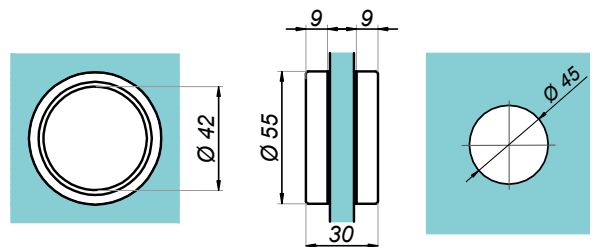

Door handles

Sliding door handle

NTDL55

Product code	Finish
NTDL55-PS	polish
NTDL55-SS	satın
NTDL55-B	black
Properties	
Glass thickness	8-12 mm
Material	stainless steel

Sliding door handle

NTDL55R

Product code	Finish
NTDL55R-PS	polish
NTDL55R-SS	satın
NTDL55R-NA	silver anodised
NTDL55R-B	black
Properties	
Glass thickness	8-12 mm
Material	stainless steel