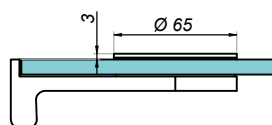

Door handles

Sliding door handle

NTDL55

Product code	Finish
NTDL55-PS	polish
NTDL55-SS	satın
NTDL55-B	black
Properties	
Glass thickness	8-12 mm
Material	stainless steel

Sliding door handle

NTDL55R

Product code	Finish
NTDL55R-PS	polish
NTDL55R-SS	satın
NTDL55R-NA	silver anodised
NTDL55R-B	black
Properties	
Glass thickness	8-12 mm
Material	stainless steel

Door handles

Door handle for MONACO sliding system

NTMON-H

Product code	Finish
NTMON-H-SS	satín
NTMON-H-NA	silver anodised
Properties	
Glass thickness	8-12 mm
Material	aluminium