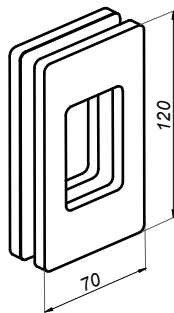

Door handles

Door handle 13x25 mm

NLO-ZD-2858

Product code	L	Lo	Finish
NLO-ZD-2858-PS	230	152	polish
NLO-ZD-2858-SS	230	152	satın
NLO-ZD-2858-457-PS	610	457	polish
NLO-ZD-2858-457-SS	610	457	satın
Properties			
Glass thickness	8-12 mm		
Material	stainless steel		

Door handle Ø19 mm with a knob

NLO-ZD-2815

Product code	Finish
NLO-ZD-2815-400-PS	polish
NLO-ZD-2815-400-B	black
Properties	
Glass thickness	8-12 mm
Material	stainless steel

Door handles

Door handle Ø19 mm

NLO-ZD-2816

Product code	Finish
NLO-ZD-2816-PS	polish
NLO-ZD-2816-SS	satın
NLO-ZD-2816-B	black
Properties	
Glass thickness	8-12 mm
Material	stainless steel

Sliding door handle

NTDL70

Product code	Finish
NTDL-70-SS	satın
NTDL-70-B	black
Properties	
Glass thickness	8-12 mm
Material	stainless steel