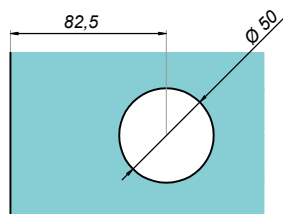

Door handles

Door handle for MONACO sliding system

NTMON-H

Product code	Finish
NTMON-H-SS	satín
NTMON-H-NA	silver anodised
Properties	
Glass thickness	8-12 mm
Material	aluminium