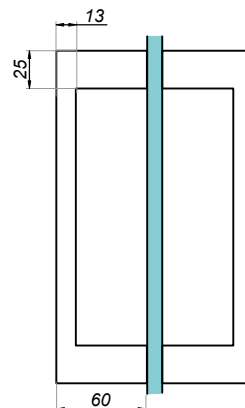

Door handle

GMT-G926

Product code	W	d	L	Lo	Finish
GMT-G926-L600-SS	30x15	10	600	585	satin
GMT-G926-L800-SS	38x25	10	800	775	satin
Properties					
Glass thickness					8-12 mm
Material					stainless steel

Door handles

Door handle 19x19 mm

NLO-ZD-2856

Product code	L	Lo	Finish
NLO-ZD-2856-PS	220	203	polish
NLO-ZD-2856-SS	220	203	satın
NLO-ZD-2856-610-PS	630	610	polish
NLO-ZD-2856-610-SS	630	610	satın
NLO-ZD-2856-B	220	203	black
NLO-ZD-2856-G	220	203	gold
Properties			
Glass thickness	8-12 mm		
Material	stainless steel		

Door handle

NLO-ZD-2857

Product code	L	Lo	Finish
NLO-ZD-2857-PS	230	203	polish
NLO-ZD-2857-SS	230	203	satın
NLO-ZD-2857-457-PS	480	455	polish
NLO-ZD-2857-457-SS	480	455	satın
NLO-ZD-2856-610-PS	635	610	polish
NLO-ZD-2856-610-SS	635	610	satın
Properties			
Glass thickness	8-12 mm		
Material	stainless steel		

Door handles

Door handle 13x25 mm

NLO-ZD-2858

Product code	L	Lo	Finish
NLO-ZD-2858-PS	230	152	polish
NLO-ZD-2858-SS	230	152	satın
NLO-ZD-2858-457-PS	610	457	polish
NLO-ZD-2858-457-SS	610	457	satın
Properties			
Glass thickness	8-12 mm		
Material	stainless steel		