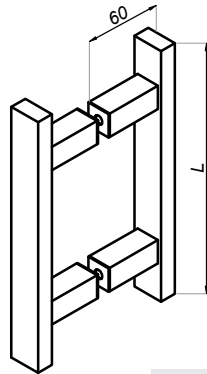

Door handles

Door handle Ø35 mm with a lock

NLO-ZD-98A-113

Door handles

Door handle 35x25 mm with a lock

NLO-ZD-98A-116

Product code	Finish
NLO-ZD-98A-116-SS	satin
Properties	
Glass thickness	10-12 mm
Material	stainless steel
Set consists of 1 lock socket and 4 keys	

Door handle

NLO-ZD-2857

Product code	L	Lo	Finish
NLO-ZD-2857-PS	230	203	polish
NLO-ZD-2857-SS	230	203	satın
NLO-ZD-2857-457-PS	480	455	polish
NLO-ZD-2857-457-SS	480	455	satın
NLO-ZD-2856-610-PS	635	610	polish
NLO-ZD-2856-610-SS	635	610	satın
Properties			
Glass thickness	8-12 mm		
Material	stainless steel		

Door handles

Door handle 13x25 mm

NLO-ZD-2858

Product code	L	Lo	Finish
NLO-ZD-2858-PS	230	152	polish
NLO-ZD-2858-SS	230	152	satın
NLO-ZD-2858-457-PS	610	457	polish
NLO-ZD-2858-457-SS	610	457	satın
Properties			
Glass thickness	8-12 mm		
Material	stainless steel		

Door handle Ø19 mm with a knob

NLO-ZD-2815

Product code	Finish
NLO-ZD-2815-400-PS	polish
NLO-ZD-2815-400-B	black
Properties	
Glass thickness	8-12 mm
Material	stainless steel

Door handles

Door handle Ø19 mm