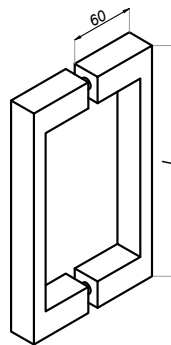

Door handles

Door handle Ø35 mm with a lock

NLO-ZD-98A-113

Door handles

Door handle 35x25 mm with a lock

NLO-ZD-98A-116

Product code	Finish
NLO-ZD-98A-116-SS	satin
Properties	
Glass thickness	10-12 mm
Material	stainless steel
Set consists of 1 lock socket and 4 keys	

Door handles

Door handle 19x19 mm

NLO-ZD-2856

Product code	L	Lo	Finish
NLO-ZD-2856-PS	220	203	polish
NLO-ZD-2856-SS	220	203	satın
NLO-ZD-2856-610-PS	630	610	polish
NLO-ZD-2856-610-SS	630	610	satın
NLO-ZD-2856-B	220	203	black
NLO-ZD-2856-G	220	203	gold
Properties			
Glass thickness	8-12 mm		
Material	stainless steel		

Door handle

NLO-ZD-2857

Product code	L	Lo	Finish
NLO-ZD-2857-PS	230	203	polish
NLO-ZD-2857-SS	230	203	satın
NLO-ZD-2857-457-PS	480	455	polish
NLO-ZD-2857-457-SS	480	455	satın
NLO-ZD-2856-610-PS	635	610	polish
NLO-ZD-2856-610-SS	635	610	satın
Properties			
Glass thickness	8-12 mm		
Material	stainless steel		

Door handles

Door handle 13x25 mm

NLO-ZD-2858

Product code	L	Lo	Finish
NLO-ZD-2858-PS	230	152	polish
NLO-ZD-2858-SS	230	152	satın
NLO-ZD-2858-457-PS	610	457	polish
NLO-ZD-2858-457-SS	610	457	satın
Properties			
Glass thickness	8-12 mm		
Material	stainless steel		