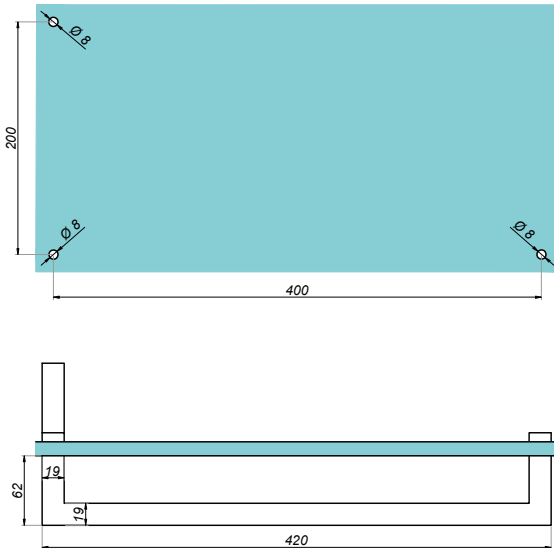

Door handles

Door handle 19x19 mm

NLO-ZD-2850

Product code	Finish
NLO-ZD-2850-PS	polish
NLO-ZD-2850-SS	satın
Properties	
Glass thickness	8-12 mm
Material	stainless steel