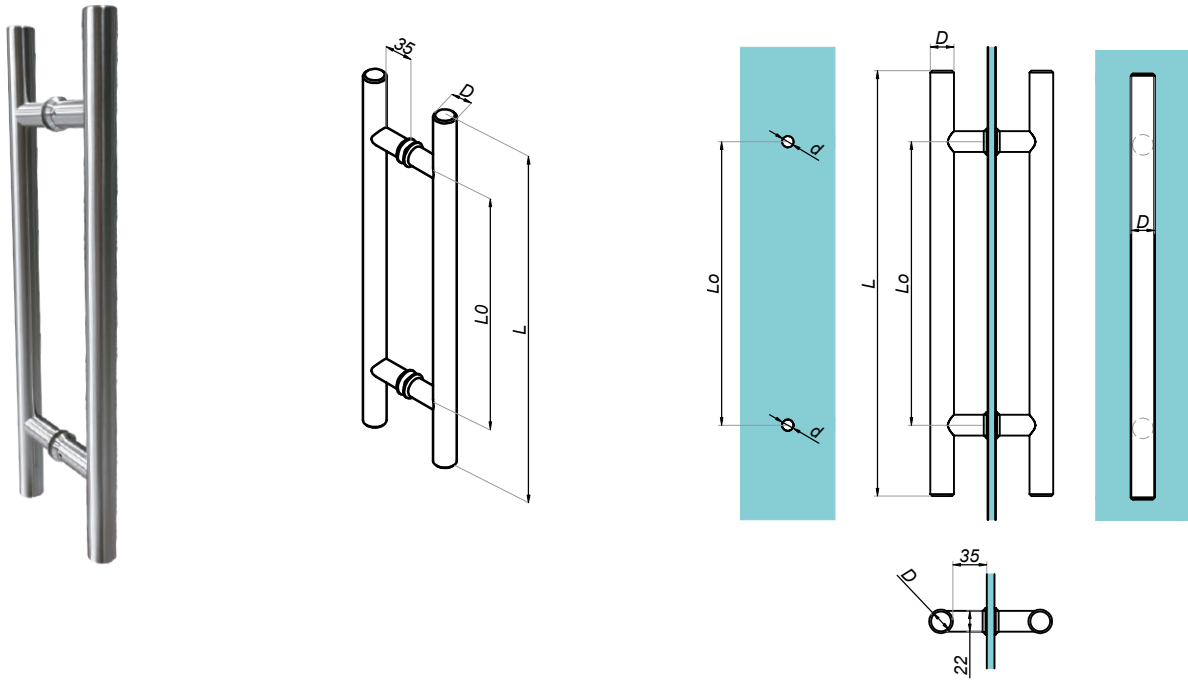

Door handles

Door handle

GMT-G800

Product code	D	d	L	Lo	Finish
GMT-G800-L450-PS	25	12	450	300	polish
GMT-G800-L450-SS	25	12	450	300	satın
GMT-G800-L450-B	25	12	450	300	black
GMT-G800-L500-SS	25	12	500	300	satın
GMT-G800-L600-PS	25	12	600	450	polish
GMT-G800-L600-SS	25	12	600	450	satın
GMT-G800-L800-SS	32	14	800	550	satın
GMT-G800-L1000-SS	32	14	1000	750	satın
GMT-G800-L1200-SS	38	14	1200	950	satın
GMT-G800-L1800-SS	38	14	1800	1550	satın

Properties

Glass thickness

8-12 mm

Material

stainless steel