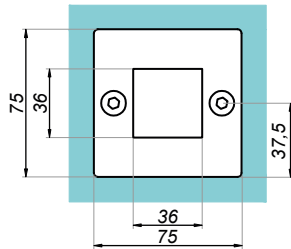

Door handles

Sliding door handle

NJY-DP-P

Product code	Finish
NJY-DP-P-PS	polish
Properties	
Glass thickness	10-12 mm
Material	stainless steel

Sliding door handle

NPR-PSDK-104