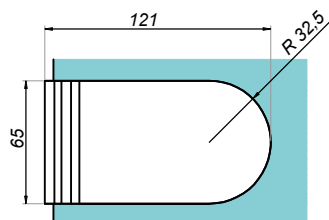

Door handles

Sliding door handle

NTDL55

Product code	Finish
NTDL55-PS	polish
NTDL55-SS	satın
NTDL55-B	black
Properties	
Glass thickness	8-12 mm
Material	stainless steel

Sliding door handle

NTDL55R

Product code	Finish
NTDL55R-PS	polish
NTDL55R-SS	satın
NTDL55R-NA	silver anodised
NTDL55R-B	black
Properties	
Glass thickness	8-12 mm
Material	stainless steel

Door handles

Door handle for MONACO sliding system

NTMON-H

Product code	Finish
NTMON-H-SS	satín
NTMON-H-NA	silver anodised
Properties	
Glass thickness	8-12 mm
Material	aluminium