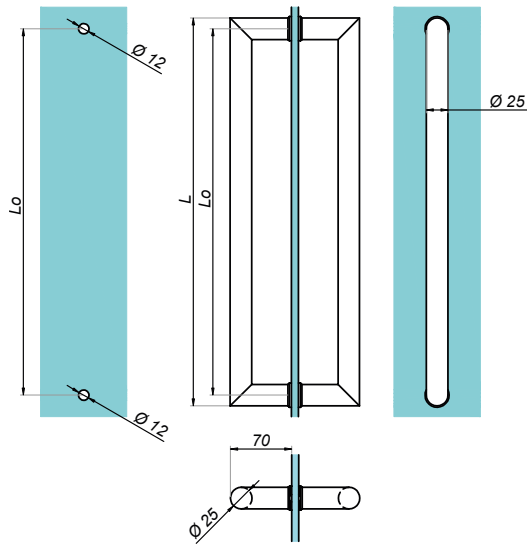

Properties

Glass thickness

8-12 mm

Material

stainless steel

Door handle

GMT-G850

Product code	D	d	L	Lo	Finish
GMT-G850-L450-SS	25	12	450	425	satin
GMT-G850-L600-SS	25	12	600	575	satin
Properties					
Glass thickness					8-12 mm
Material					stainless steel

Door handle

GMT-G926

Product code	W	d	L	Lo	Finish
GMT-G926-L600-SS	30x15	10	600	585	satin
GMT-G926-L800-SS	38x25	10	800	775	satin
Properties					
Glass thickness					8-12 mm
Material					stainless steel

Door handles

Door handle Ø35 mm with a lock

NLO-ZD-98A-113

Door handles

Door handle 35x25 mm with a lock

NLO-ZD-98A-116

Product code	Finish
NLO-ZD-98A-116-SS	satin
Properties	
Glass thickness	10-12 mm
Material	stainless steel
Set consists of 1 lock socket and 4 keys	