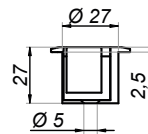

Floor socket

NLO-ZD-100-SS

Product code	Finish
NLO-ZD-100-SS	satın
Properties	
Material	stainless steel