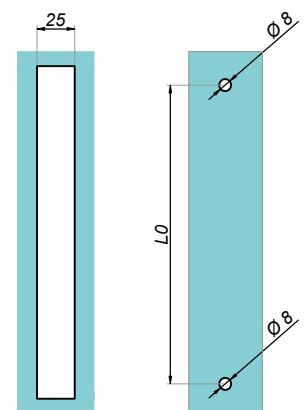

Door handle

GMT-G926

Product code	W	d	L	Lo	Finish
GMT-G926-L600-SS	30x15	10	600	585	satin
GMT-G926-L800-SS	38x25	10	800	775	satin
Properties					
Glass thickness					8-12 mm
Material					stainless steel

Door handles

Door handle Ø35 mm with a lock

NLO-ZD-98A-113

Door handles

Door handle 35x25 mm with a lock

NLO-ZD-98A-116

Product code	Finish
NLO-ZD-98A-116-SS	satin
Properties	
Glass thickness	10-12 mm
Material	stainless steel
Set consists of 1 lock socket and 4 keys	

Door handles

Door handle 19x19 mm

NLO-ZD-2856

Product code	L	Lo	Finish
NLO-ZD-2856-PS	220	203	polish
NLO-ZD-2856-SS	220	203	satın
NLO-ZD-2856-610-PS	630	610	polish
NLO-ZD-2856-610-SS	630	610	satın
NLO-ZD-2856-B	220	203	black
NLO-ZD-2856-G	220	203	gold
Properties			
Glass thickness	8-12 mm		
Material	stainless steel		

Door handle

NLO-ZD-2857

Product code	L	Lo	Finish
NLO-ZD-2857-PS	230	203	polish
NLO-ZD-2857-SS	230	203	satın
NLO-ZD-2857-457-PS	480	455	polish
NLO-ZD-2857-457-SS	480	455	satın
NLO-ZD-2856-610-PS	635	610	polish
NLO-ZD-2856-610-SS	635	610	satın
Properties			
Glass thickness	8-12 mm		
Material	stainless steel		