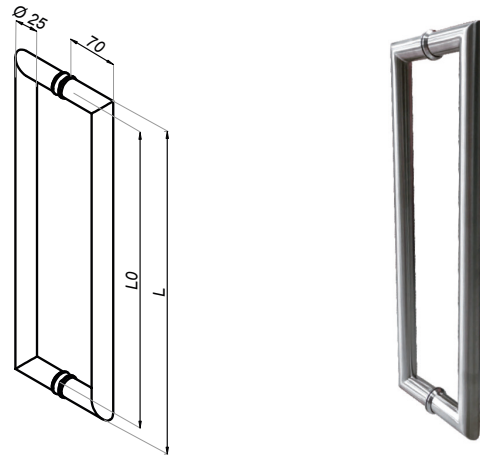

Properties

Glass thickness

8-12 mm

Material

stainless steel

Door handle

GMT-G850

Product code	D	d	L	Lo	Finish
GMT-G850-L450-SS	25	12	450	425	satin
GMT-G850-L600-SS	25	12	600	575	satin
Properties					
Glass thickness					8-12 mm
Material					stainless steel

Door handle

GMT-G926

Product code	W	d	L	Lo	Finish
GMT-G926-L600-SS	30x15	10	600	585	satin
GMT-G926-L800-SS	38x25	10	800	775	satin
Properties					
Glass thickness					8-12 mm
Material					stainless steel

Door handles

Door handle Ø35 mm with a lock

NLO-ZD-98A-113

Door handles

Door handle 35x25 mm with a lock

NLO-ZD-98A-116

Product code	Finish
NLO-ZD-98A-116-SS	satin
Properties	
Glass thickness	10-12 mm
Material	stainless steel
Set consists of 1 lock socket and 4 keys	