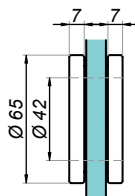

Door handle

GMT-G926

Product code	W	d	L	Lo	Finish
GMT-G926-L600-SS	30x15	10	600	585	satin
GMT-G926-L800-SS	38x25	10	800	775	satin
Properties					
Glass thickness					8-12 mm
Material					stainless steel

Door handles

Sliding door handle

NJY-DP-P

Product code	Finish
NJY-DP-P-PS	polish
Properties	
Glass thickness	10-12 mm
Material	stainless steel

Sliding door handle

NPR-PSDK-104

Product code	Finish
NPR-PSDK-104-PS	polish
NPR-PSDK-104-SS	satın
Properties	
Glass thickness	8-12 mm
Material	stainless steel/ aluminium

Door handles

Sliding door handle

NTDL55

Product code	Finish
NTDL55-PS	polish
NTDL55-SS	satın
NTDL55-B	black
Properties	
Glass thickness	8-12 mm
Material	stainless steel

Sliding door handle

NTDL55R

Product code	Finish
NTDL55R-PS	polish
NTDL55R-SS	satın
NTDL55R-NA	silver anodised
NTDL55R-B	black
Properties	
Glass thickness	8-12 mm
Material	stainless steel