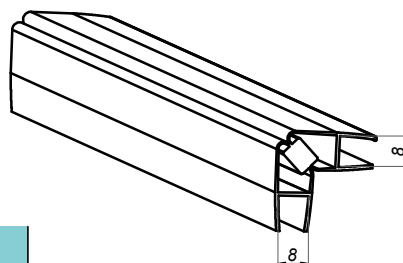

Seal

NLO-KP-2906

<b>Product code</b>	<b>Finish</b>
NLO-KP-2906-8-2,5-B	black
<b>Properties</b>	
<b>Length</b>	2500 mm
<b>Glass thickness</b>	8 mm

Seal

NLO-KP-2909

<b>Product code</b>	<b>Finish</b>
NLO-KP-2909-8-2,5-B	black
<b>Properties</b>	
<b>Length</b>	2500 mm
<b>Glass thickness</b>	8 mm