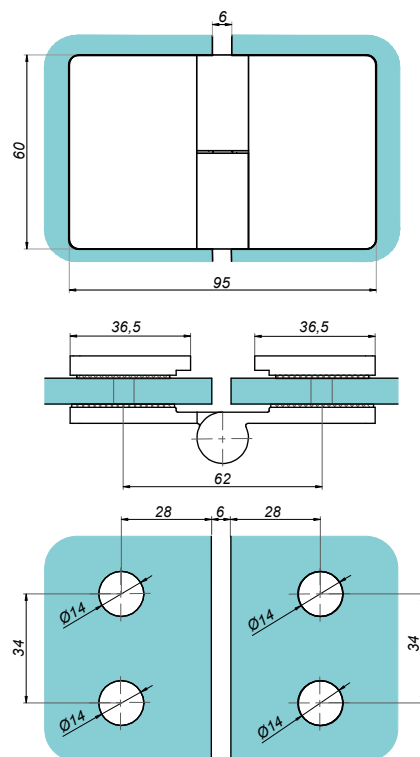

## Lift hinge wall-glass 90° right VERONA SLIM

VER-SLIM-90-R-G

<b>Product code</b>	<b>Finish</b>
VER-SLIM-90-R-G	gold
<b>Properties</b>	
Glass thickness	6-10 mm
Maximum load on 2 hinges	45 kg

Lift hinge wall-glass 90° left VERONA SLIM

VER-SLIM-B90-L-G

Product code	Finish
VER-SLIM-B90-L-G	gold
Properties	
Glass thickness	6-10 mm
Maximum load on 2 hinges	45 kg

Lift hinge wall-glass 90° right VERONA SLIM

VER-SLIM-B90-R-G

Product code	Finish
VER-SLIM-B90-R-G	gold
Properties	
Glass thickness	6-10 mm
Maximum load on 2 hinges	45 kg

Lift hinge glass-glass left 180° VERONA SLIM

VER-SLIM-180-L-G

<b>Product code</b>	<b>Finish</b>
VER-SLIM-180-L-G	gold
<b>Properties</b>	
Glass thickness	6-10 mm
Maximum load on 2 hinges	45 kg

Lift hinge glass-glass right 180° VERONA SLIM