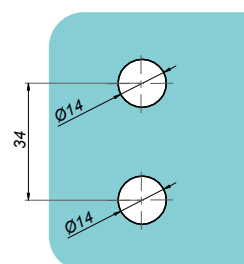

Lift hinge wall-glass 90° right VERONA SLIM

VER-SLIM-90-R-G

Product code	Finish
VER-SLIM-90-R-G	gold
Properties	
Glass thickness	6-10 mm
Maximum load on 2 hinges	45 kg