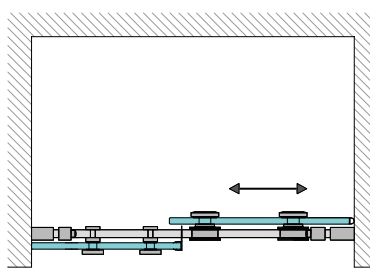

Usage example no. 2

Wall-wall shower -
single sliding door