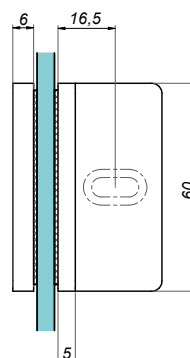

Attention: For mounting purposes, header bar needs 2 holes:

2x Ø10mm through the bar

Product code	Finish
NLO-DP03-S003-G	gold
Properties	
Max. door weight	65 kg
Glass thickness	8-12 mm
Material	stainless steel
Max. length	2000 mm

**Lift hinge glass-glass left 180° VERONA SLIM**

**VER-SLIM-180-L-B**

<b>Product code</b>	<b>Finish</b>
VER-SLIM-180-L-B	black
<b>Properties</b>	
Glass thickness	6-10 mm
Maximum load on 2 hinges	45 kg

**Lift hinge glass-glass right 180° VERONA SLIM**

**VER-SLIM-180-R-B**

<b>Product code</b>	<b>Finish</b>
VER-SLIM-180-R-B	black
<b>Properties</b>	
Glass thickness	6-10 mm
Maximum load on 2 hinges	45 kg

Connector wall-glass VERONA SLIM

VER-SLIM-900-B

<b>Product code</b>	<b>Finish</b>
VER-SLIM-900-B	black
<b>Properties</b>	
Glass thickness	6-10 mm
Material	brass

Connector wall-glass 90° VERONA SLIM

VER-SLIM-901-B

<b>Product code</b>	<b>Finish</b>
VER-SLIM-901-B	black
<b>Properties</b>	
Glass thickness	6-10 mm
Material	brass

Connector glass-glass 90° VERONA SLIM

VER-SLIM-902-B