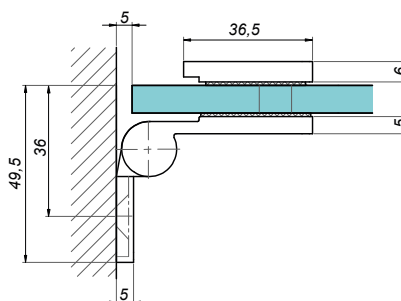

Product code	Finish
VER-SLIM-B90-L-B	black
Properties	
Glass thickness	6-10 mm
Maximum load on 2 hinges	45 kg