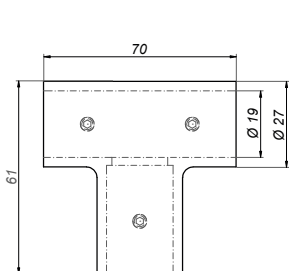

Three-way connector

NLO-KP-2726-B

Product code	Finish
NLO-KP-2726-B	black
Properties	
Material	brass