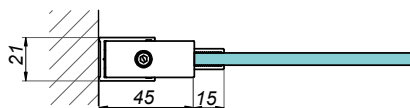

Screen hinge wall-glass

NLO-KP-S012P

Product code	Glass thickness	Hinge length	Finish
NLO-KP-S012-2,1-6-B	6 mm	2100 mm	black
Properties			
Material	aluminium		
Maximum load	35 kg		
Maximum width of glass	900 mm