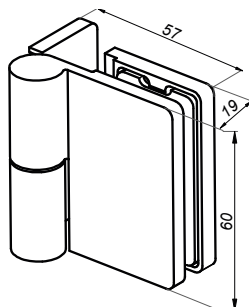

„Gold Series” Hardware

Lift hinge wall-glass 90° left VERONA SLIM

VER-SLIM-90-L-G

Product code	Finish
VER-SLIM-90-L-G	gold
Properties	
Glass thickness	6-10 mm
Maximum load on 2 hinges	45 kg