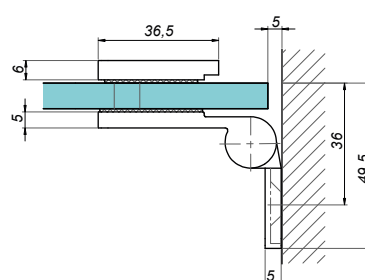

<b>Product code</b>	<b>Finish</b>
VER-SLIM-B90-L-B	black
<b>Properties</b>	
Glass thickness	6-10 mm
Maximum load on 2 hinges	45 kg

Lift hinge wall-glass 90° right VERONA SLIM

VER-SLIM-B90-R-B

<b>Product code</b>	<b>Finish</b>
VER-SLIM-B90-R-B	black
<b>Properties</b>	
Glass thickness	6-10 mm
Maximum load on 2 hinges	45 kg