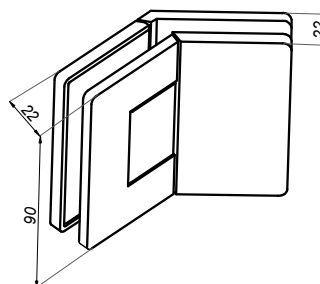

Product code	Finish
VER-BJ-135-B	black
Properties	
Glass thickness	8-12 mm
Maximum load on 2 hinges	45 kg
Material	brass
Adjustable closing angle