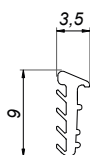

Seal for „U” Profiles

NLO-KP-3000-8