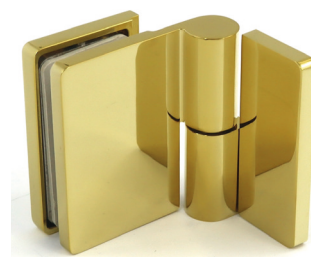

## Lift hinge wall-glass 90° left VERONA SLIM

VER-SLIM-90-L-G

<b>Product code</b>	<b>Finish</b>
VER-SLIM-90-L-G	gold
<b>Properties</b>	
Glass thickness	6-10 mm
Maximum load on 2 hinges	45 kg

## Lift hinge wall-glass 90° right VERONA SLIM

VER-SLIM-90-R-G

<b>Product code</b>	<b>Finish</b>
VER-SLIM-90-R-G	gold
<b>Properties</b>	
Glass thickness	6-10 mm
Maximum load on 2 hinges	45 kg

Lift hinge wall-glass 90° left VERONA SLIM

VER-SLIM-B90-L-G

Product code	Finish
VER-SLIM-B90-L-G	gold
Properties	
Glass thickness	6-10 mm
Maximum load on 2 hinges	45 kg

Lift hinge wall-glass 90° right VERONA SLIM

VER-SLIM-B90-R-G

Product code	Finish
VER-SLIM-B90-R-G	gold
Properties	
Glass thickness	6-10 mm
Maximum load on 2 hinges	45 kg