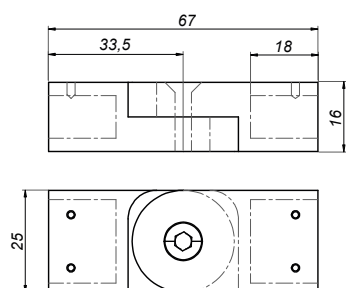

Product code	Finish
NTKSQ823-G	gold
Properties	
Material	brass