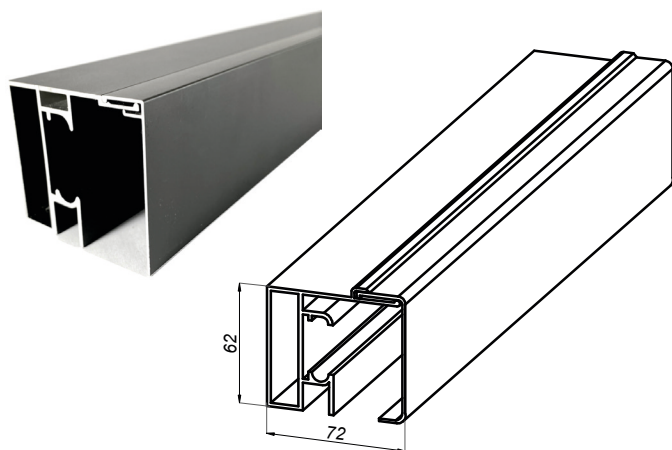

<b>One set consists of:</b>	
Sliding roller	2 pc.
Connector profile-wall	2 pc.
End-stopper	2 pc.
Handle	1 pc.
Guides	1 pc.
Key for sliding roller	1 pc.

Sliding profile

NLO-DP02-S002-2-B

<b>Product code</b>	<b>Finish</b>
NLO-DP02-S002-2-B	black
<b>Properties</b>	
Material	aluminium
Profile length	2000 mm