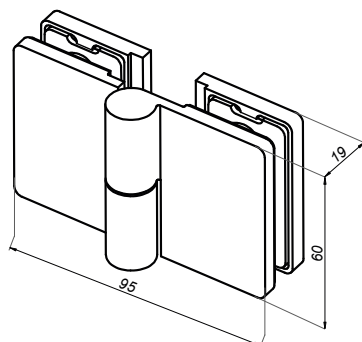

Lift hinge glass-glass left 180° VERONA SLIM

VER-SLIM-180-L-G

Product code	Finish
VER-SLIM-180-L-G	gold
Properties	
Glass thickness	6-10 mm
Maximum load on 2 hinges	45 kg