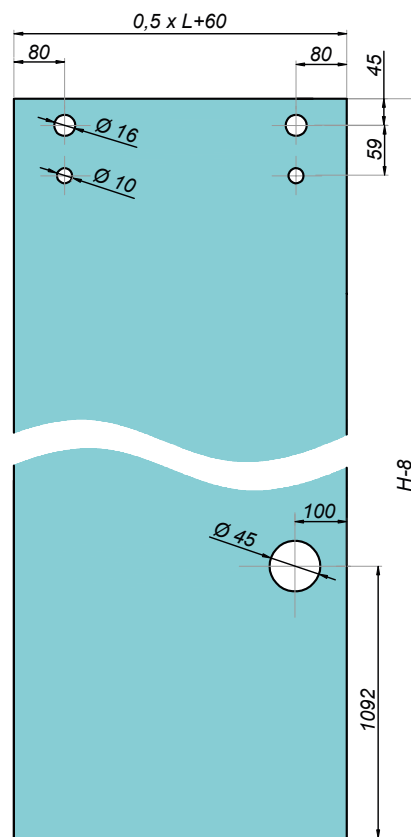

Point holder for fixed panel

NPC1213-G

Product code	Finish
NPC1213-G	gold
Properties	
Material	stainless steel

Mounting schema  
S003 system

Scale 2:1

fixed panel

glass door

Usage example no. 1