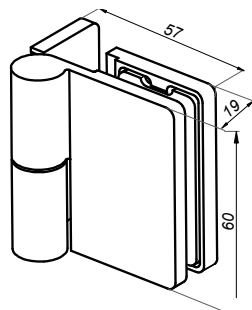

Lift hinge wall-glass 90° left VERONA SLIM

VER-SLIM-90-L-B

Product code	Finish
VER-SLIM-90-L-B	black
Properties	
Glass thickness	6-10 mm
Maximum load on 2 hinges	45 kg