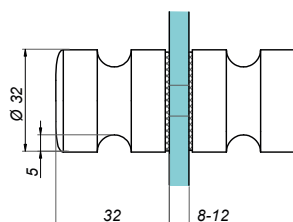

Door knob
NLO-GŁ-2801-G

Product code	Finish
NLO-GŁ-2801-G	gold
Properties	
Glass thickness	8-12 mm
Material	brass