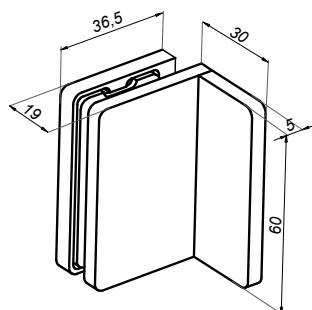

Connector wall-glass 90° VERONA SLIM

VER-SLIM-901-B

Product code	Finish
VER-SLIM-901-B	black
Properties	
Glass thickness	6-10 mm
Material	brass