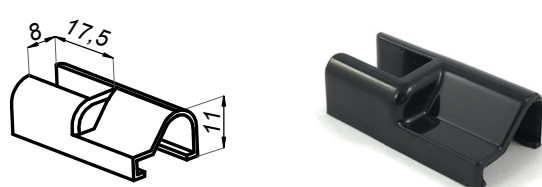

Connector 180° doorstep-glass right

NTFA180R-B

Product code	Finish
NTFA180R-B	black
Properties	
Glass thickness	8 mm
Material	ABS