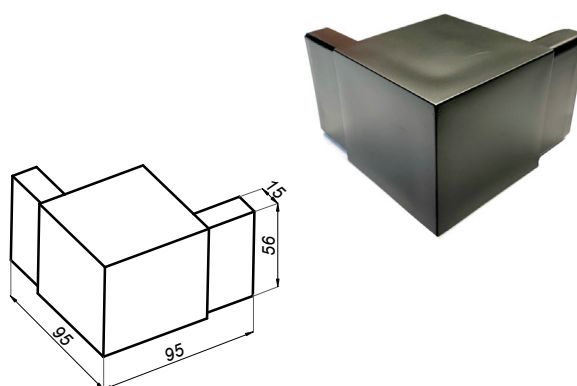

Angular guideway connector 90°

NLO-DP02-S002-3-B

Product code	Finish
NLO-DP02-S002-3-B	black
Properties	
Material	ABS