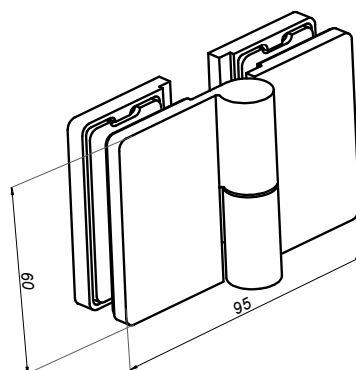

Lift hinge glass-glass right 180° VERONA SLIM

VER-SLIM-180-R-B

Product code	Finish
VER-SLIM-180-R-B	black
Properties	
Glass thickness	6-10 mm
Maximum load on 2 hinges	45 kg