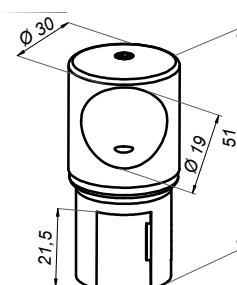

Adjustable closed mounting bar-glass

NLO-KP-2724-B

Product code	Finish
NLO-KP-2724-B	black
Properties	
Material	brass