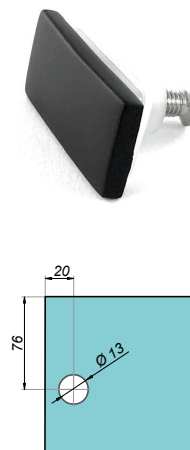

Point holder for fixed panel

NPC1213-B

Product code	Finish
NPC1213-B	black
Properties	
Material	stainless steel