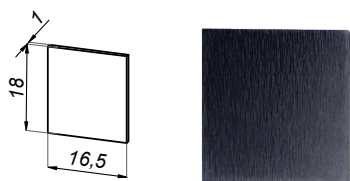

Endcap for „U” profile

NLO-KP-3000-Z-B

Product code	Finish
NLO-KP-3000-Z-B	black
Properties	
Material	stainless steel