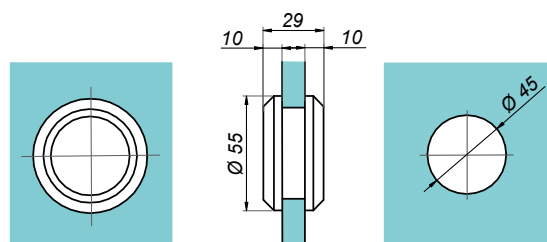

Sliding door handle

NTDL-55-B

Product code	Finish
NTDL-55-B	black
Properties	
Glass thickness	8-12 mm
Material	stainless steel