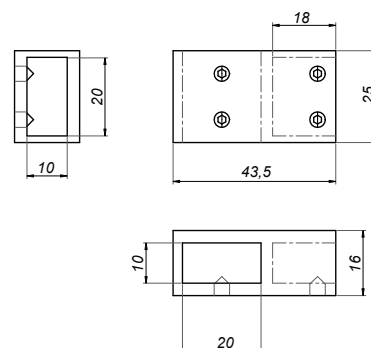

Three-way connector

NTKSQ803-B

Product code	Finish
NTKSQ803-B	black
Properties	
Material	brass