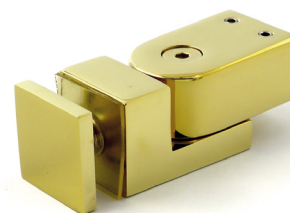

**Adjustable mounting wall-bar**

**NTKSQ819-G**

<b>Product code</b>	<b>Finish</b>
NTKSQ819-G	gold
<b>Properties</b>	
<b>Material</b>	brass

**Adjustable mounting bar-glass**

**NTKSQ820-G**

<b>Product code</b>	<b>Finish</b>
NTKSQ820-G	gold
<b>Properties</b>	
<b>Material</b>	brass

**Open side mounting bar-glass**

**NTKSQ821-G**

<b>Product code</b>	<b>Finish</b>
NTKSQ821-G	gold
<b>Properties</b>	
<b>Material</b>	brass

**Adjustable mounting bar-glass**

**NTKSQ822-G**

<b>Product code</b>	<b>Finish</b>
NTKSQ822-G	gold
<b>Properties</b>	
<b>Material</b>	brass

**Adjustable mounting bar-bar**

**NTKSQ823-G**

<b>Product code</b>	<b>Finish</b>
NTKSQ823-G	gold
<b>Properties</b>	
<b>Material</b>	brass

**Stabilizer bar 10x20mm**

**NTK1020-G**

<b>Product code</b>	<b>L</b>	<b>Finish</b>
NTK1020-1000-G	1000 mm	gold
NTK1020-1500-G	1500 mm	gold
<b>Properties</b>		
<b>Material</b>	stainless steel	

**Doorstep**  
**NTFALL11-G**

<b>Product code</b>	<b>Finish</b>
NTFALL11-G	gold
<b>Properties</b>	
<b>Material</b>	aluminium
<b>Length</b>	2000 mm

Door handle 19x19 mm

NLO-ZD-2856-G

<b>Product code</b>	<b>Finish</b>
NLO-ZD-2856-G	gold
<b>Properties</b>	
<b>Material</b>	Stainless steel