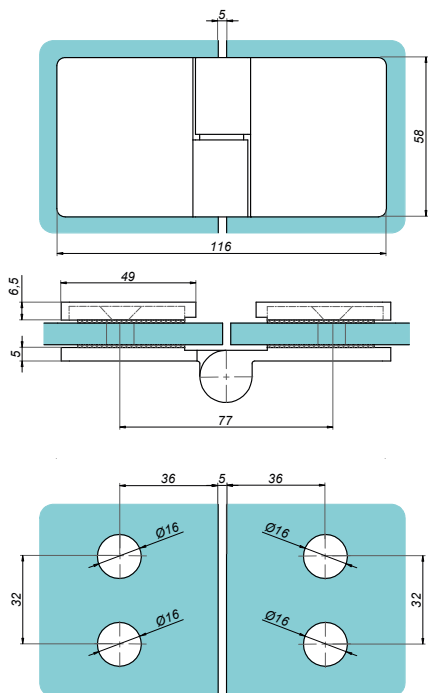

Lift hinge glass-glass right 180° VERONA

VER-180-L-B

Product code	Finish
VER-180-L-B	black
Properties	
Glass thickness	8-12 mm
Maximum load on 2 hinges	45 kg
Material	brass