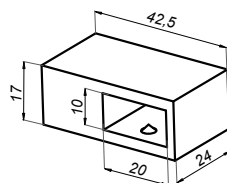

Product code	Finish
NTKSQ803-B	black
Properties	
Material	brass