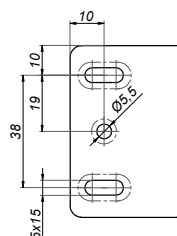

Product code	Finish
VER-A90-R-B	black
Properties	
Glass thickness	8-12 mm
Maximum load on 2 hinges	45 kg
Material	brass