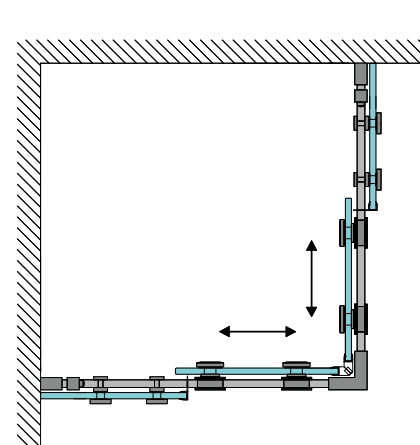

To properly design the cabin,
please contact our sales specialists.
Be careful! Different glass preparation!