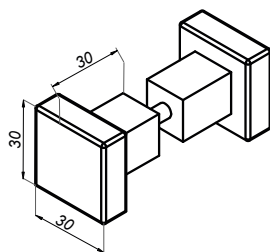

Door knob
NLO-GŁ-51-G

Product code	Finish
NLO-GŁ-51-G	gold
Properties	
Glass thickness	8-12 mm
Material	brass