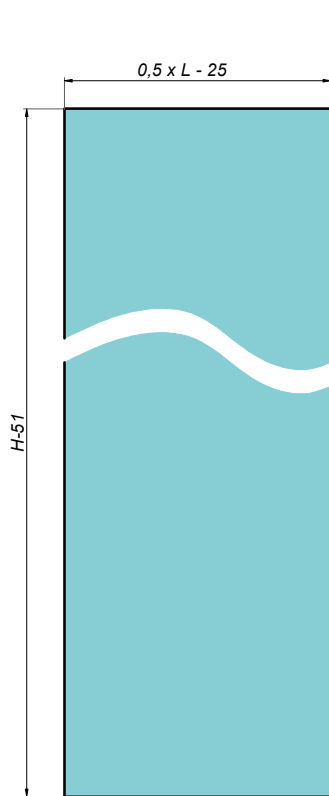

Angular guideway connector 90°

NLO-DP02-S002-3-B

<b>Product code</b>	<b>Finish</b>
NLO-DP02-S002-3-B	black
<b>Properties</b>	
Material	ABS

Mounting schema

S002 system

Scale 2:1

Usage example no. 1

Corner shower -  
single sliding door