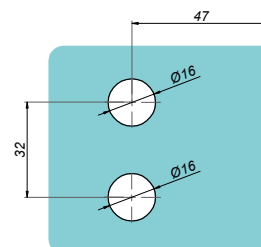

Lift hinge wall-glass left 90° VERONA

VER-A90-R-B