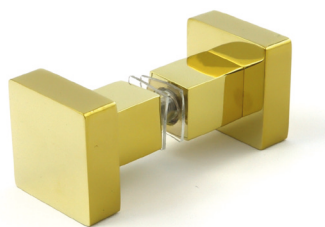

Door knob
NLO-GŁ-51-G

Product code	Finish
NLO-GŁ-51-G	gold
Properties	
Glass thickness	8-12 mm
Material	brass