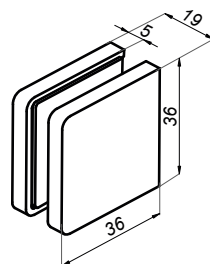

Connector wall-glass VERONA SLIM

VER-SLIM-900-G

Product code	Finish
VER-SLIM-900-G	gold
Properties	
Glass thickness	6-10 mm
Material	brass