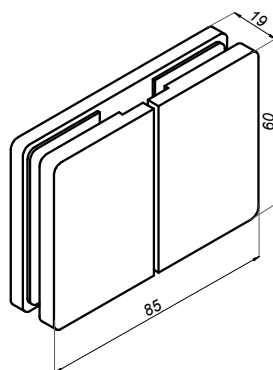

Connector glass-glass VERONA SLIM

VER-SLIM-903-B