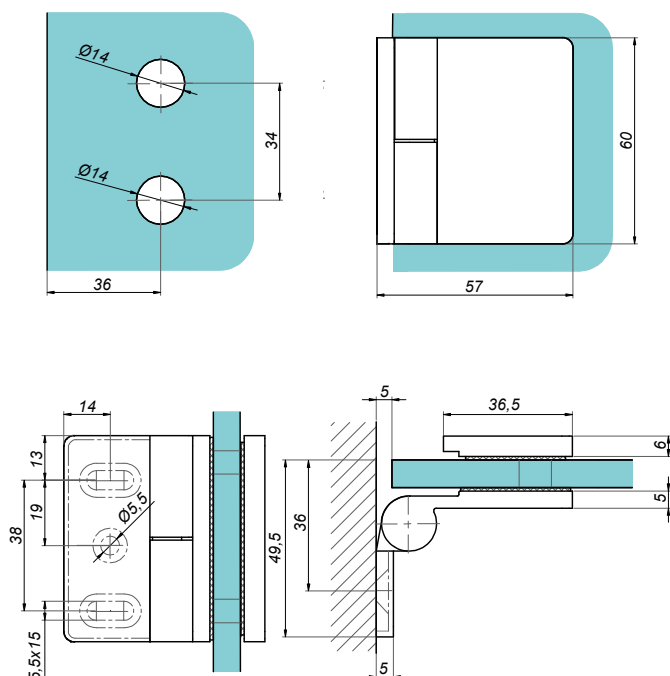

Lift hinge wall-glass 90° left VERONA SLIM

VER-SLIM-B90-L-G

Product code	Finish
VER-SLIM-B90-L-G	gold
Properties	
Glass thickness	6-10 mm
Maximum load on 2 hinges	45 kg