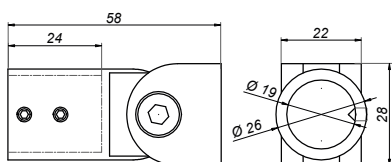

Adjustable mounting bar-wall

NTK-TW-011-B

Product code	Finish
NTK-TW-011-B	black
Properties	
Material	brass