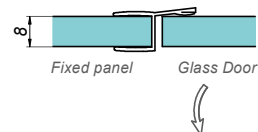

Seal

NLO-KP-2900