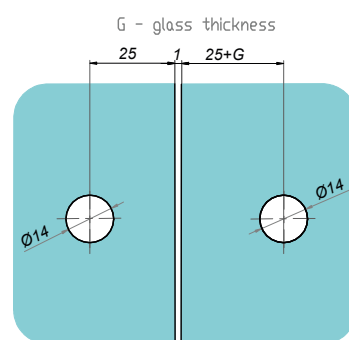

Connector glass-glass 90° VERONA SLIM

VER-SLIM-902-G

Product code	Finish
VER-SLIM-902-G	gold
Properties	
Glass thickness	6-10 mm
Material	brass

Connector glass-glass VERONA SLIM

VER-SLIM-903-G

Product code	Finish
VER-SLIM-903-G	gold
Properties	
Glass thickness	6-10 mm
Material	brass