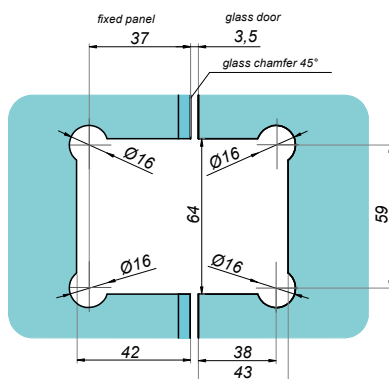

01

FITTINGS FOR  
GLASS SHOWERS  
**GOLD SERIES**

Swing hinge wall-glass 90° VERONA

VER-BJ-90-G

<b>Product code</b>	<b>Finish</b>
VER-BJ-90-G	gold
<b>Properties</b>	
Glass thickness	8-12 mm
Maximum load on 2 hinges	45 kg
Material	brass
Adjustable closing angle	

Swing hinge glass-glass 90° VERONA

VER-BJ-90GG-B

<b>Product code</b>	<b>Finish</b>
VER-BJ-90GG-B	black
<b>Properties</b>	
Glass thickness	8-12 mm
Maximum load on 2 hinges	45 kg
Material	brass
Adjustable closing angle	

Swing hinge glass-glass 135° VERONA

VER-BJ-135-B

<b>Product code</b>	<b>Finish</b>
VER-BJ-135-B	black
<b>Properties</b>	
Glass thickness	8-12 mm
Maximum load on 2 hinges	45 kg
Material	brass
Adjustable closing angle	