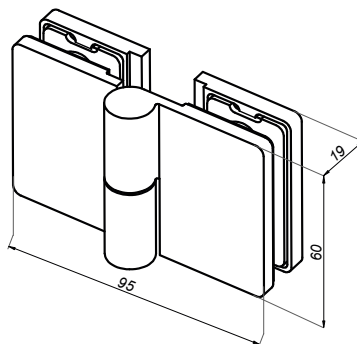

Lift hinge glass-glass left 180° VERONA SLIM

VER-SLIM-180-L-B

Product code	Finish
VER-SLIM-180-L-B	black
Properties	
Glass thickness	6-10 mm
Maximum load on 2 hinges	45 kg