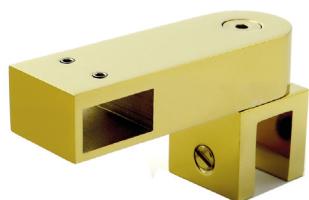

**Adjustable mounting wall-bar**

**NTKSQ819-G**

<b>Product code</b>	<b>Finish</b>
NTKSQ819-G	gold
<b>Properties</b>	
<b>Material</b>	brass

**Adjustable mounting bar-glass**

**NTKSQ820-G**

<b>Product code</b>	<b>Finish</b>
NTKSQ820-G	gold
<b>Properties</b>	
<b>Material</b>	brass

**Open side mounting bar-glass**

**NTKSQ821-G**

<b>Product code</b>	<b>Finish</b>
NTKSQ821-G	gold
<b>Properties</b>	
<b>Material</b>	brass

**Adjustable mounting bar-glass**

**NTKSQ822-G**

<b>Product code</b>	<b>Finish</b>
NTKSQ822-G	gold
<b>Properties</b>	
<b>Material</b>	brass