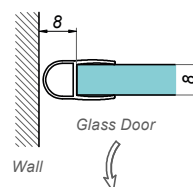

Seal

NLO-KP-2910