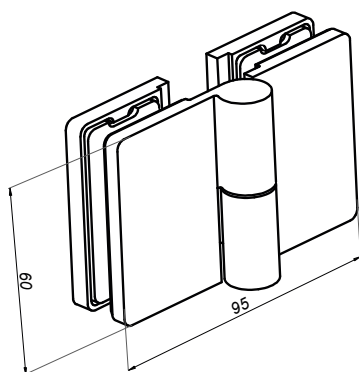

Lift hinge glass-glass right 180° VERONA SLIM

VER-SLIM-180-R-G

Product code	Finish
VER-SLIM-180-R-G	gold
Properties	
Glass thickness	6-10 mm
Maximum load on 2 hinges	45 kg