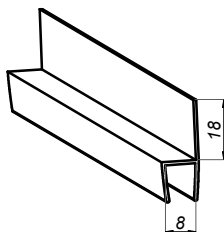

Seal

NLO-KP-2905S

<b>Product code</b>	<b>Finish</b>
NLO-KP-2905S-8-2,5-B	black
<b>Properties</b>	
<b>Length</b>	2500 mm
<b>Glass thickness</b>	8 mm

Seal

NLO-KP-2905

<b>Product code</b>	<b>Finish</b>
NLO-KP-2905-8-2,5-B	black
<b>Properties</b>	
<b>Length</b>	2500 mm
<b>Glass thickness</b>	8 mm