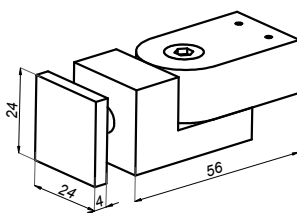

Adjustable mounting bar-glass

NTKSQ822-B

Product code	Finish
NTKSQ822-B	black
Properties	
Material	brass

Three-way connector

NTKSQ803-B