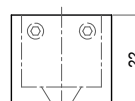

Mounting wall-bar 90°

NTKSQ807-G

Product code	Finish
NTKSQ807-B	black
Properties	
Material	brass