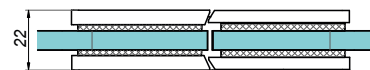

Swing hinge glass-glass 180° VERONA

VER-BJ-180-G

Product code	Finish
VER-BJ-180-G	gold
Properties	
Glass thickness	8-12 mm
Maximum load on 2 hinges	45 kg
Material	brass
Adjustable closing angle