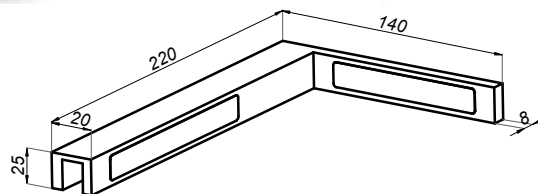

Left corner stabilizer 220x140

C500L-B

Product code	Finish
C500L-B	black
Properties	
Material	brass
Glass thickness	8-12 mm
<i>Drilling holes in glass not needed</i>	

Right corner stabilizer 220x140

C500R-B