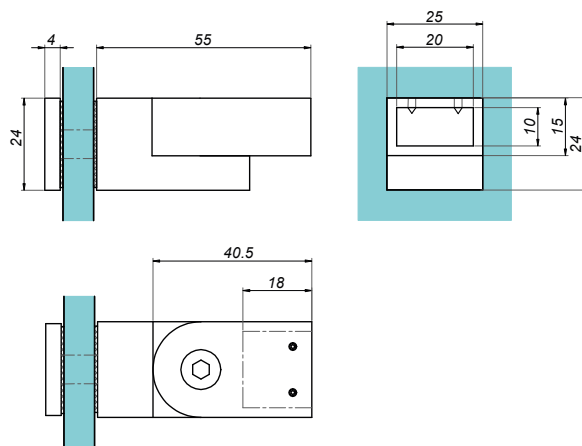

Adjustable mounting bar-glass

NTKSQ822-B