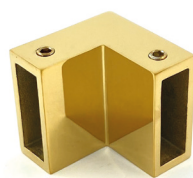

Header bar

NLO-DP03-S003-8-2-G

Product code	L	Finish
NLO-DP03-S003-8-2-G	2000 mm	gold
Properties		
Material	stainless steel	

Connector bar-bar 90°

NLO-DP03-S003-3-G

Product code	Finish
NLO-DP03-S003-3-G	gold
Properties	
Material	stainless steel

Point holder for fixed panel

NPC1213-G

Product code	Finish
NPC1213-G	gold
Properties	
Material	stainless steel

Mounting schema  
S003 system

Scale 2:1

fixed panel

glass door

Usage example no. 1