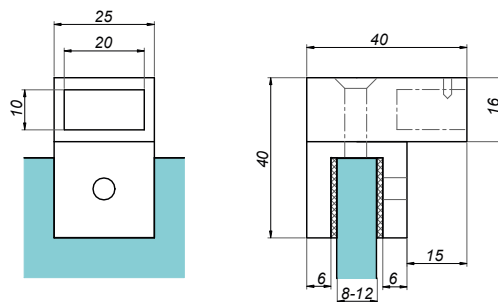

Adjustable mounting bar-glass

NTKSQ820-G

Product code	Finish
NTKSQ820-G	gold
Properties	
Material	brass