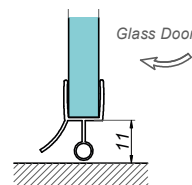

Seal

NLO-KP-2910

<b>Product code</b>	<b>Finish</b>
NLO-KP-2910-8-2,5-B	black
<b>Properties</b>	
Glass thickness	8 mm
Length	2500 mm

Seal

NLO-KP-2913

<b>Product code</b>	<b>Finish</b>
NLO-KP-2913-8-2,5-B	black
<b>Properties</b>	
Glass thickness	8 mm
Length	2500 mm