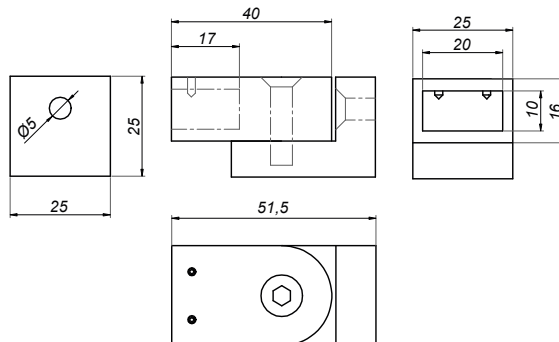

Adjustable mounting wall-bar

NTKSQ819-G

Product code	Finish
NTKSQ819-G	gold
Properties	
Material	brass