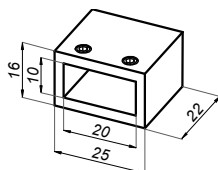

Mounting wall-bar 90°

NTKSQ807-G

Product code	Finish
NTKSQ807-B	black
Properties	
Material	brass