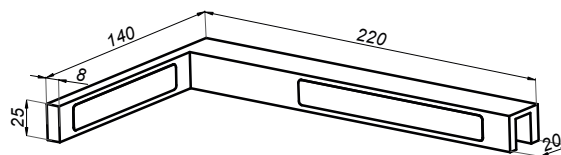

Product code	Finish
C500R-B	black
Properties	
Material	brass
Glass thickness	8-12 mm
<i>Drilling holes in glass not needed</i>