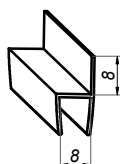

Product code	Finish
NLO-KP-2905S-8-2,5-B	black
Properties	
Length	2500 mm
Glass thickness	8 mm