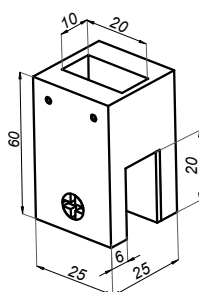

Mounting bar-glass-ceiling

NTKSQ817B-G

Product code	Finish
NTKSQ817B-G	gold
Properties	
Material	brass