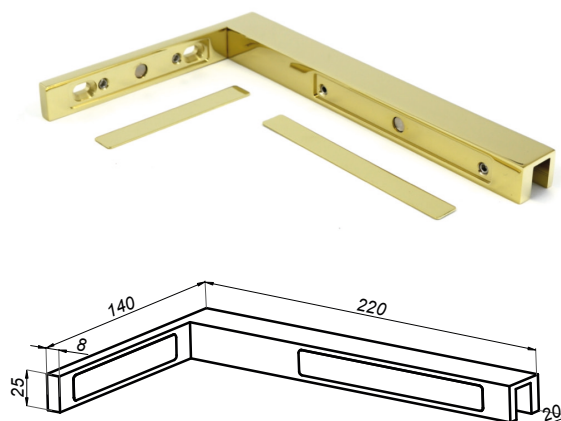

Product code	Finish
C500R-G	gold
Properties	
Material	brass
Glass thickness	8-12 mm
Drilling holes in glass not needed