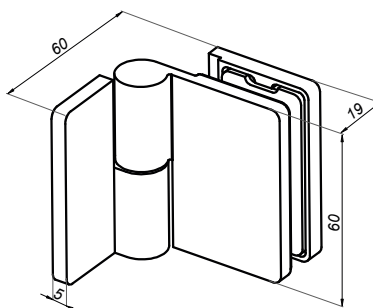

Lift hinge wall-glass 90° left VERONA SLIM

VER-SLIM-B90-L-G

Product code	Finish
VER-SLIM-B90-L-G	gold
Properties	
Glass thickness	6-10 mm
Maximum load on 2 hinges	45 kg