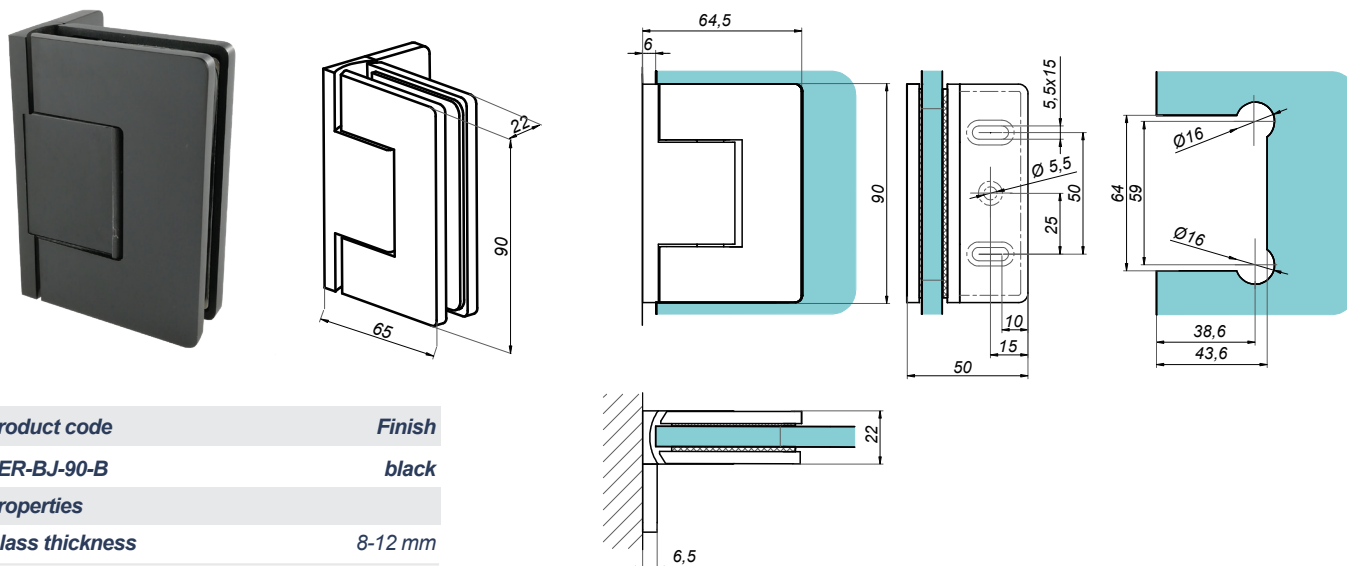

Swing hinge wall-glass 90° VERONA

VER-BJ-90-B

Product code	Finish
VER-BJ-90-B	black
Properties	
Glass thickness	8-12 mm
Maximum load on 2 hinges	45 kg
Material	brass
Adjustable closing angle