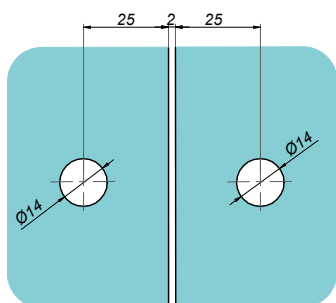

Connector glass-glass VERONA SLIM

VER-SLIM-903-B