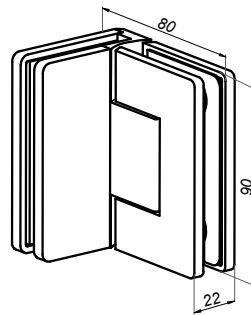

Swing hinge glass-glass 90° VERONA

VER-BJ-90GG-G