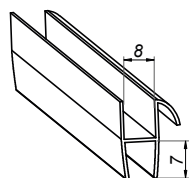

Seal

NLO-KP-2906

Product code	Finish
NLO-KP-2906-8-2,5-B	black
Properties	
Length	2500 mm
Glass thickness	8 mm

Seal

NLO-KP-2909