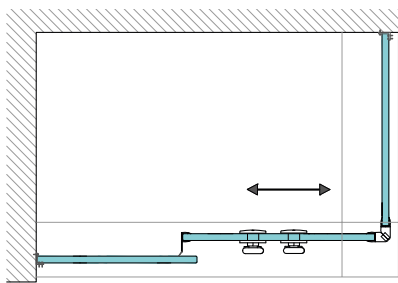

Angular guideway connector 90°

NLO-DP02-S002-3-B

<b>Product code</b>	<b>Finish</b>
NLO-DP02-S002-3-B	black
<b>Properties</b>	
Material	ABS

Mounting schema

S002 system

Scale 2:1

Usage example no. 1

Corner shower -  
single sliding door