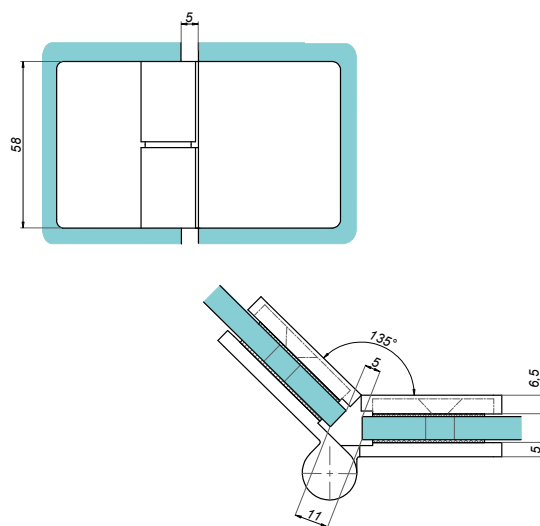

Product code	Finish
VER-135-R-B	black
Properties	
Glass thickness	8-12 mm
Maximum load on 2 hinges	45 kg
Material	brass