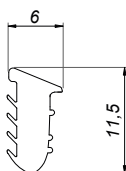

Seal for „U” Profiles

NLO-KP-3000-8

Product code	Finish
NLO-KP-3000-8	colourless
NLO-KP-3000-8-B	black
Properties	
Material	PVC

Seal for „U” Profiles

NLO-KP-3500-6

Product code	Finish
NLO-KP-3500-6	colourless
NLO-KP-3500-6-B	black
Properties	
Material	PVC