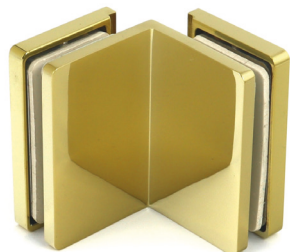

VER-SLIM-180-R-G

<b>Product code</b>	<b>Finish</b>
VER-SLIM-180-R-G	gold
<b>Properties</b>	
Glass thickness	6-10 mm
Maximum load on 2 hinges	45 kg

Connector wall-glass VERONA SLIM

VER-SLIM-900-G

<b>Product code</b>	<b>Finish</b>
VER-SLIM-900-G	gold
<b>Properties</b>	
<b>Glass thickness</b>	6-10 mm
<b>Material</b>	brass

Connector wall-glass 90° VERONA SLIM

VER-SLIM-901-G

<b>Product code</b>	<b>Finish</b>
VER-SLIM-901-G	gold
<b>Properties</b>	
<b>Glass thickness</b>	6-10 mm
<b>Material</b>	brass

Connector glass-glass 90° VERONA SLIM

VER-SLIM-902-G

<b>Product code</b>	<b>Finish</b>
VER-SLIM-902-G	gold
<b>Properties</b>	
Glass thickness	6-10 mm
Material	brass

Connector glass-glass VERONA SLIM

VER-SLIM-903-G

<b>Product code</b>	<b>Finish</b>
VER-SLIM-903-G	gold
<b>Properties</b>	
Glass thickness	6-10 mm
Material	brass