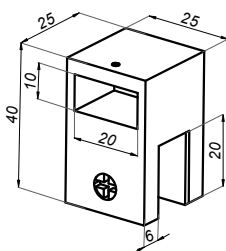

Closed mounting bar-glass 90°

NTKSQ817-B

Product code	Finish
NTKSQ817-B	black
Properties	
Material	brass