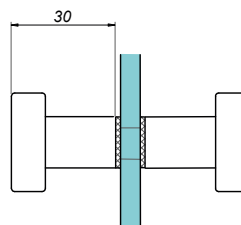

Door knob
NLO-GŁ-51-G

Product code	Finish
NLO-GŁ-51-G	gold
Properties	
Glass thickness	8-12 mm
Material	brass