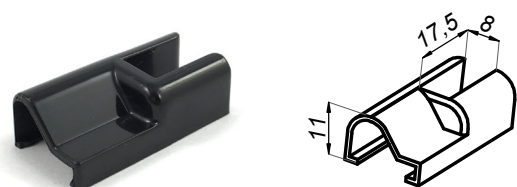

Connector 90° doorstep-glass right

NTFA90R-B

<b>Product code</b>	<b>Finish</b>
NTFA90R-B	black
<b>Properties</b>	
<b>Glass thickness</b>	8 mm
<b>Material</b>	ABS

Connector 180° doorstep-glass left

NTFA180L-B