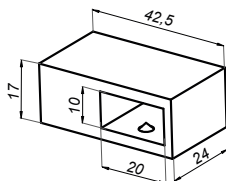

Three-way connector

NTKSQ803-G

Product code	Finish
NTKSQ803-G	gold
Properties	
Material	brass

Mounting wall-bar 90°

NTKSQ807-G