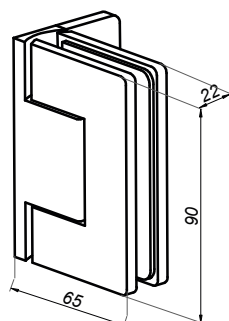

01

FITTINGS FOR  
GLASS SHOWERS  
**GOLD SERIES**

Swing hinge wall-glass 90° VERONA

VER-BJ-90-G

<b>Product code</b>	<b>Finish</b>
VER-BJ-90-G	gold
<b>Properties</b>	
Glass thickness	8-12 mm
Maximum load on 2 hinges	45 kg
Material	brass
Adjustable closing angle	

Swing hinge glass-glass 180° VERONA

VER-BJ-180-G

<b>Product code</b>	<b>Finish</b>
VER-BJ-180-G	gold
<b>Properties</b>	
Glass thickness	8-12 mm
Maximum load on 2 hinges	45 kg
Material	brass
Adjustable closing angle	