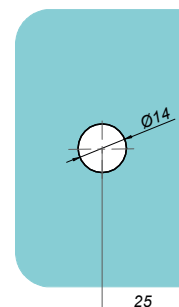

Connector wall-glass 90° VERONA SLIM

VER-SLIM-901-B

Product code	Finish
VER-SLIM-901-B	black
Properties	
Glass thickness	6-10 mm
Material	brass