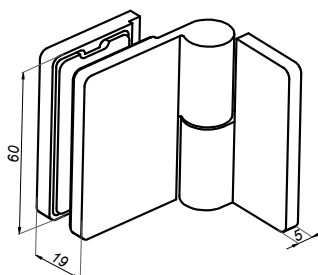

Lift hinge wall-glass 90° right VERONA SLIM

VER-SLIM-B90-R-G

Product code	Finish
VER-SLIM-B90-R-G	gold
Properties	
Glass thickness	6-10 mm
Maximum load on 2 hinges	45 kg