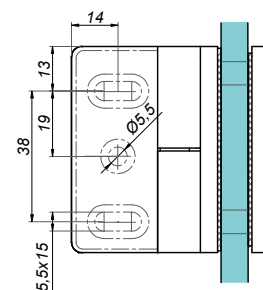

Product code	Finish
VER-SLIM-B90-L-B	black
Properties	
Glass thickness	6-10 mm
Maximum load on 2 hinges	45 kg