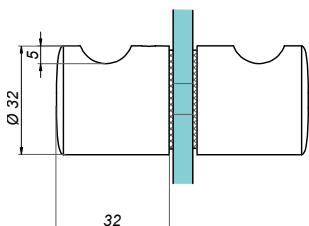

Door knob

NLO-GŁ-2803-B

Product code	Finish
NLO-KP-2803-B	black
Properties	
Glass thickness	8-12 mm
Material	brass