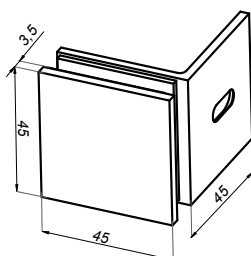

Connector glass-glass 90°

NTL7090-B

Product code	Finish
NTL7090-B	black
Properties	
Glass thickness	8-12 mm
Material	brass

Adjustable connector wall-glass

NTL7090AD-B

Product code	Finish
NTL7090AD-B	black
Properties	
Glass thickness	8-12 mm
Material	brass