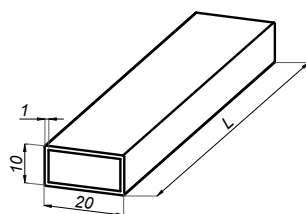

Stabilizer bar 10x20mm

NTK1020-B

Product code	L	Finish
NTK1020-1000-B	1000 mm	black
NTK1020-1500-B	1500 mm	black
Properties		
Material	stainless steel