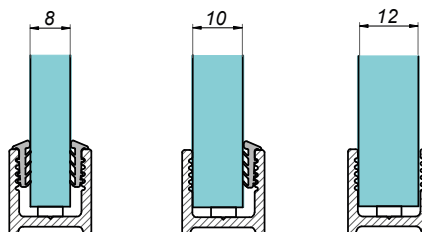

Seal for „U” Profiles

NLO-KP-3000-8

Glass 8 mm

Glass 10 mm

Glass 12 mm

<b>Product code</b>	<b>Finish</b>
NLO-KP-3000-8	colourless
NLO-KP-3000-8-B	black
<b>Properties</b>	
<b>Material</b>	PVC

Seal for „U” Profiles