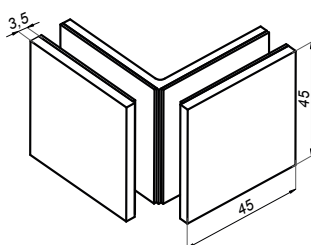

Connector glass-glass 90°

NTL7090-B

Product code	Finish
NTL7090-B	black
Properties	
Glass thickness	8-12 mm
Material	brass