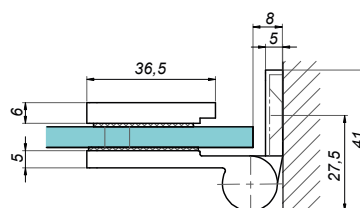

Lift hinge wall-glass 90° right VERONA SLIM

VER-SLIM-90-R-G

Product code	Finish
VER-SLIM-90-R-G	gold
Properties	
Glass thickness	6-10 mm
Maximum load on 2 hinges	45 kg