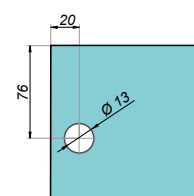

Point holder for fixed panel

NPC1213-G

Product code	Finish
NPC1213-G	gold
Properties	
Material	stainless steel