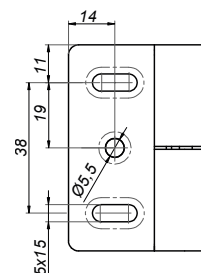

„Gold Series” Hardware

Lift hinge wall-glass 90° left VERONA SLIM

VER-SLIM-90-L-G

Product code	Finish
VER-SLIM-90-L-G	gold
Properties	
Glass thickness	6-10 mm
Maximum load on 2 hinges	45 kg