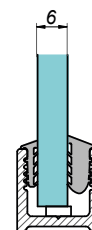

Glass 6 mm

Product code	Finish
NLO-KP-3500-6	colourless
NLO-KP-3500-6-B	black
Properties	
Material	PVC