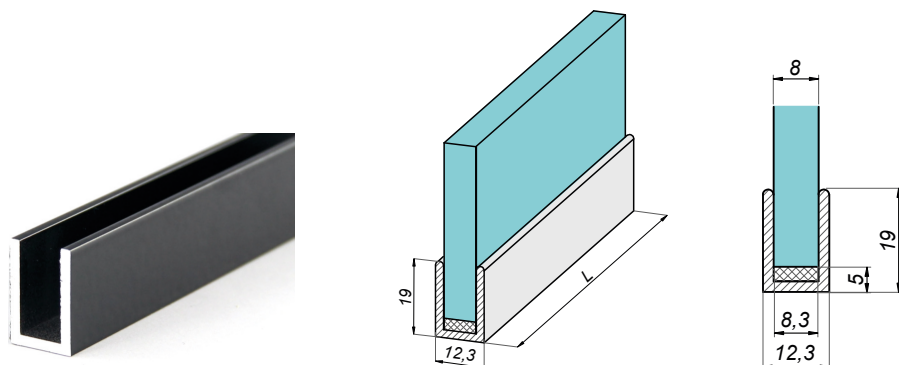

„U” Profile

NLO-KP-2961-B

Product code	L	Finish
NLO-KP-2961-2,0-B	2000 mm	black
NLO-KP-2961-2,5-B	2500 mm	black
NLO-KP-2961-3,0-B	3000 mm	black
NLO-KP-2961-5,0-B	5000 mm	black
NLO-KP-2961-6,0-B	6000 mm	black
Properties		
Material	aluminium	
Glass thickness	8 mm