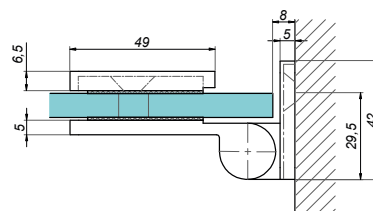

Product code	Finish
VER-A90-R-B	black
Properties	
Glass thickness	8-12 mm
Maximum load on 2 hinges	45 kg
Material	brass