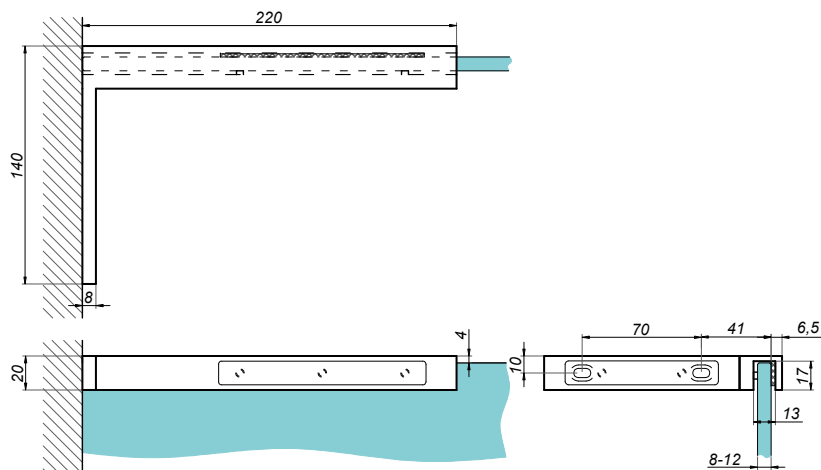

Product code	Finish
C500R-B	black
Properties	
Material	brass
Glass thickness	8-12 mm
<i>Drilling holes in glass not needed</i>