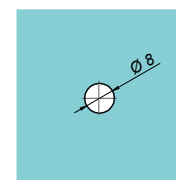

Door knob
NLO-GŁ-51-G

Product code	Finish
NLO-GŁ-51-G	gold
Properties	
Glass thickness	8-12 mm
Material	brass