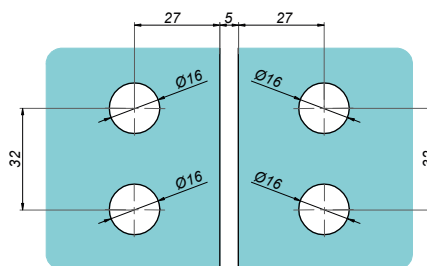

Lift hinge glass-glass left 135° VERONA

VER-135-L-B

Product code	Finish
VER-135-L-B	black
Properties	
Glass thickness	8-12 mm
Maximum load on 2 hinges	45 kg
Material	brass

Lift hinge glass-glass right 135° VERONA

VER-135-R-B