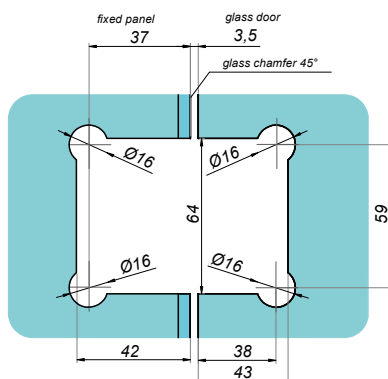

Swing hinge glass-glass 180° VERONA

VER-BJ-180-G

<b>Product code</b>	<b>Finish</b>
VER-BJ-180-G	gold
<b>Properties</b>	
Glass thickness	8-12 mm
Maximum load on 2 hinges	45 kg
Material	brass
Adjustable closing angle	

Swing hinge glass-glass 90° VERONA

VER-BJ-90GG-G

<b>Product code</b>	<b>Finish</b>
VER-BJ-90GG-G	gold
<b>Properties</b>	
Glass thickness	8-12 mm
Maximum load on 2 hinges	45 kg
Material	brass
Adjustable closing angle $\pm 10^\circ$ relative to starting position	

Swing hinge glass-glass 135° VERONA

VER-BJ-135-G

<b>Product code</b>	<b>Finish</b>
VER-BJ-135-G	gold
<b>Properties</b>	
Glass thickness	8-12 mm
Maximum load on 2 hinges	45 kg
Material	brass
Adjustable closing angle $\pm 10^\circ$ relative to starting position	