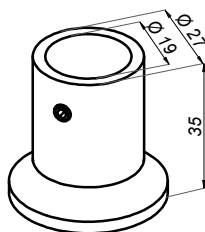

**Mounting bar-wall 90°**

**NLO-KP-2721-B**

<b>Product code</b>	<b>Finish</b>
NLO-KP-2721-B	black
<b>Properties</b>	
<b>Material</b>	brass

**Adjustable open mounting bar-glass**

**NLO-KP-2723B-B**

<b>Product code</b>	<b>Finish</b>
NLO-KP-2723B-B	black
<b>Properties</b>	
<b>Material</b>	brass