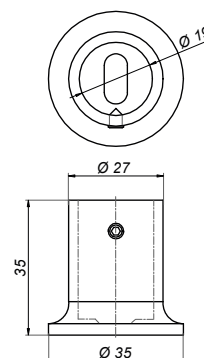

Mounting bar-wall 90°

NLO-KP-2721-B

Product code	Finish
NLO-KP-2721-B	black
Properties	
Material	brass