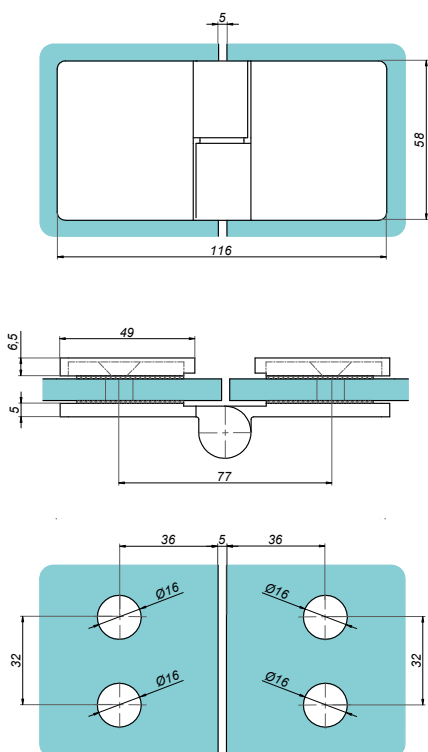

Lift hinge glass-glass right 180° VERONA

VER-180-R-B

Product code	Finish
VER-180-R-B	black
Properties	
Glass thickness	8-12 mm
Maximum load on 2 hinges	45 kg
Material	brass