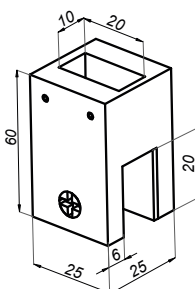

Mounting bar-glass-ceiling

NTKSQ817B-B

Product code	Finish
NTKSQ817B-B	black
Properties	
Material	brass