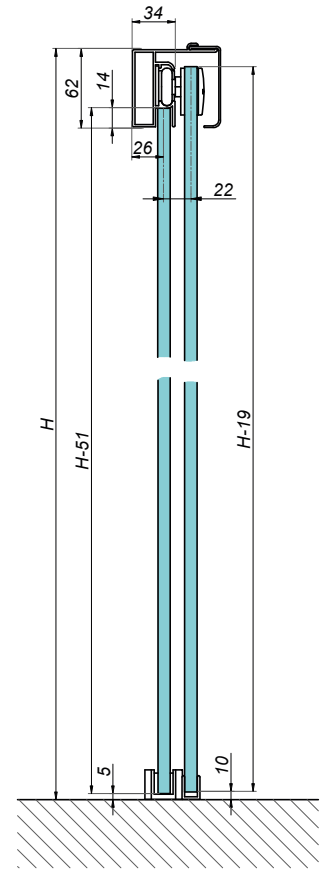

Mounting schema

S002 system

Scale 2:1

Usage example no. 1

Corner shower -
single sliding door

Usage example no. 2

Wall-wall shower -
single sliding door

Usage example no. 3

Corner shower -
double sliding door

To properly design the cabin,
please contact our sales specialists.
Be careful! Different glass preparation!