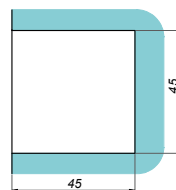

#### NTL7000D1-B

<b>Product code</b>	<b>Finish</b>
NTL7000D1-B	black
<b>Properties</b>	
Glass thickness	8-12 mm
Material	brass

Connector wall-glass 90°

NTL7090D-B

Product code	Finish
NTL7090D-B	black
Properties	
Glass thickness	8-12 mm
Material	brass