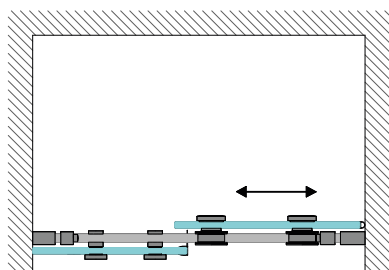

Usage example no. 1

Corner shower -
single sliding door