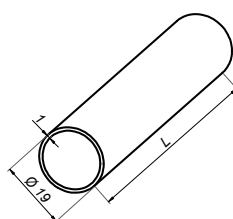

### Stabilizer bar Ø19

NLO-KP-2728-B

<b>Product code</b>	<b>L</b>	<b>Finish</b>
NLO-KP-2728-1,0-B	1000 mm	black
NLO-KP-2728-1,5-B	1500 mm	black
<b>Properties</b>		
<b>Material</b>	stainless steel	

Mounting wall-bar 90°