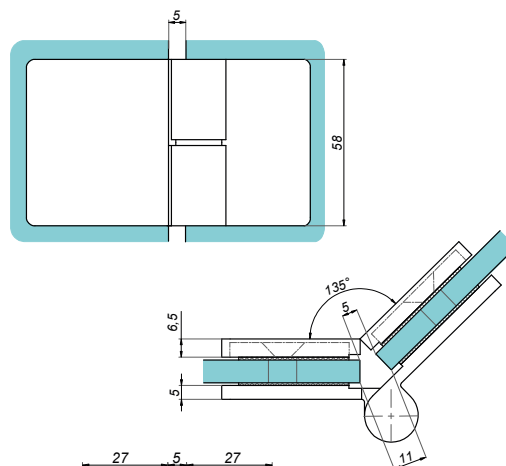

Lift hinge glass-glass left 135° VERONA

VER-135-L-B

Product code	Finish
VER-135-L-B	black
Properties	
Glass thickness	8-12 mm
Maximum load on 2 hinges	45 kg
Material	brass

Lift hinge glass-glass right 135° VERONA

VER-135-R-B