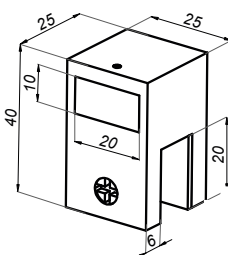

Open mounting bar-glass 90°

NTKSQ816-G

Product code	Finish
NTKSQ816-G	gold
Properties	
Material	brass