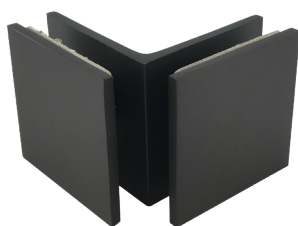

Connector glass-glass 90°

NTL7090-B

Product code	Finish
NTL7090-B	black
Properties	
Glass thickness	8-12 mm
Material	brass