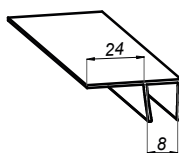

Seal

NLO-KP-2900

<b>Product code</b>	<b>Finish</b>
NLO-KP-2900-8-2,5-B	black
<b>Properties</b>	
<b>Length</b>	2500 mm
<b>Glass thickness</b>	8 mm

Seal

NLO-KP-2902

<b>Product code</b>	<b>Finish</b>
NLO-KP-2902-8-2,5-B	black
<b>Properties</b>	
<b>Length</b>	2500 mm
<b>Glass thickness</b>	8 mm