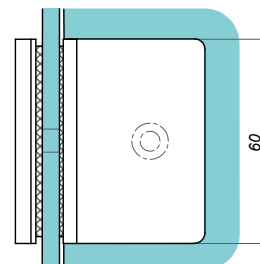

Connector glass-glass 90° VERONA SLIM

VER-SLIM-902-G

Product code	Finish
VER-SLIM-902-G	gold
Properties	
Glass thickness	6-10 mm
Material	brass