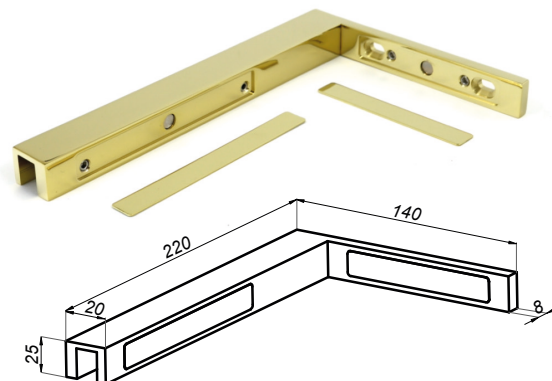

VER-SLIM-180-R-G

<b>Product code</b>	<b>Finish</b>
VER-SLIM-180-R-G	gold
<b>Properties</b>	
Glass thickness	6-10 mm
Maximum load on 2 hinges	45 kg

Connector wall-glass VERONA SLIM

VER-SLIM-900-G

<b>Product code</b>	<b>Finish</b>
VER-SLIM-900-G	gold
<b>Properties</b>	
<b>Glass thickness</b>	6-10 mm
<b>Material</b>	brass

Connector wall-glass 90° VERONA SLIM

VER-SLIM-901-G

<b>Product code</b>	<b>Finish</b>
VER-SLIM-901-G	gold
<b>Properties</b>	
<b>Glass thickness</b>	6-10 mm
<b>Material</b>	brass

Connector glass-glass 90° VERONA SLIM

VER-SLIM-902-G

<b>Product code</b>	<b>Finish</b>
VER-SLIM-902-G	gold
<b>Properties</b>	
Glass thickness	6-10 mm
Material	brass

Connector glass-glass VERONA SLIM

VER-SLIM-903-G

<b>Product code</b>	<b>Finish</b>
VER-SLIM-903-G	gold
<b>Properties</b>	
Glass thickness	6-10 mm
Material	brass

**Left corner stabilizer 220x140**

**C500L-G**

<b>Product code</b>	<b>Finish</b>
C500L-G	gold
<b>Properties</b>	
<b>Material</b>	brass
<b>Glass thickness</b>	8-12 mm
<b>Drilling holes in glass not needed</b>	