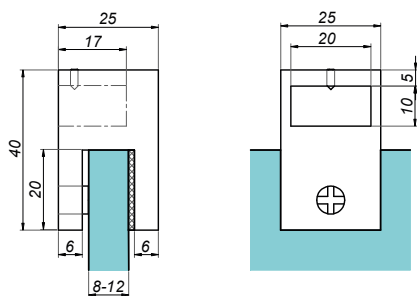

Closed mounting bar-glass 90°

NTKSQ817-G

Product code	Finish
NTKSQ817-G	gold
Properties	
Material	brass