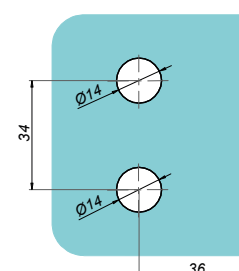

Lift hinge wall-glass 90° right VERONA SLIM

VER-SLIM-B90-R-B