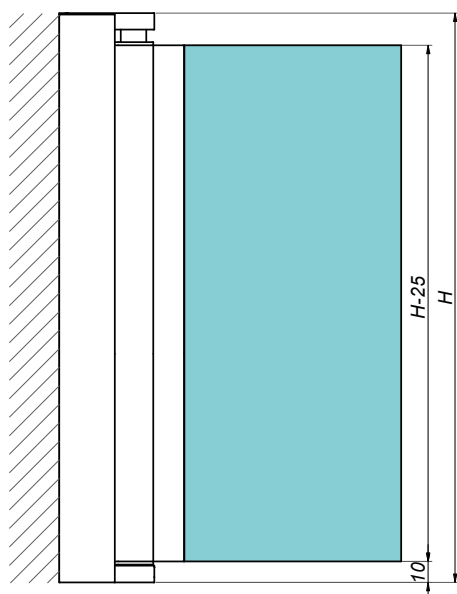

Screen hinge wall-glass

NLO-KP-S012P

Product code	Glass thickness	Hinge length	Finish
NLO-KP-S012-2,1-6-B	6 mm	2100 mm	black
Properties			
Material	aluminium		
Maximum load	35 kg		
Maximum width of glass	900 mm