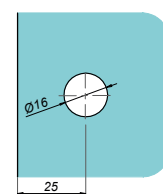

Connector glass-glass 90°

NTL7090-B

Product code	Finish
NTL7090-B	black
Properties	
Glass thickness	8-12 mm
Material	brass

Adjustable connector wall-glass

NTL7090AD-B

Product code	Finish
NTL7090AD-B	black
Properties	
Glass thickness	8-12 mm
Material	brass