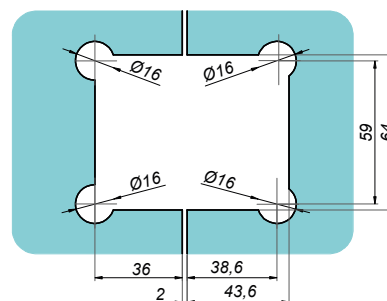

01

FITTINGS FOR  
GLASS SHOWERS  
**GOLD SERIES**

Swing hinge wall-glass 90° VERONA

VER-BJ-90-G

<b>Product code</b>	<b>Finish</b>
VER-BJ-90-G	gold
<b>Properties</b>	
Glass thickness	8-12 mm
Maximum load on 2 hinges	45 kg
Material	brass
Adjustable closing angle	

Swing hinge glass-glass 180° VERONA

VER-BJ-180-G

<b>Product code</b>	<b>Finish</b>
VER-BJ-180-G	gold
<b>Properties</b>	
Glass thickness	8-12 mm
Maximum load on 2 hinges	45 kg
Material	brass
Adjustable closing angle	