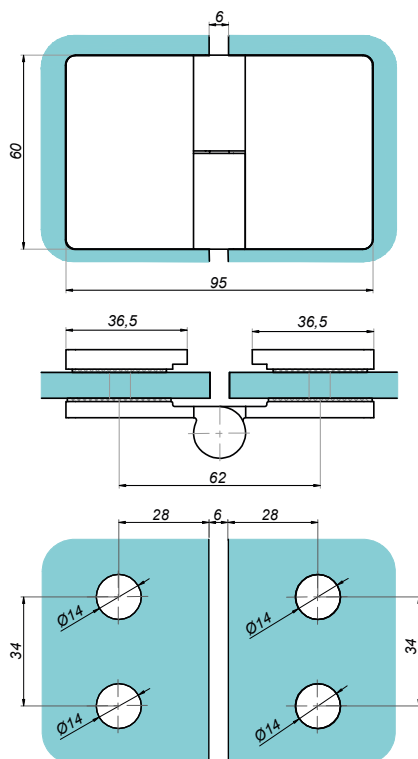

Lift hinge glass-glass right 180° VERONA SLIM

VER-SLIM-180-R-B

Product code	Finish
VER-SLIM-180-R-B	black
Properties	
Glass thickness	6-10 mm
Maximum load on 2 hinges	45 kg