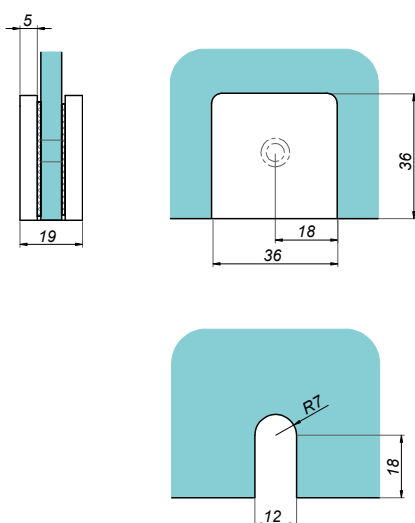

VER-SLIM-B90-L-G

Product code	Finish
VER-SLIM-B90-L-G	gold
Properties	
Glass thickness	6-10 mm
Maximum load on 2 hinges	45 kg

Lift hinge wall-glass 90° right VERONA SLIM

VER-SLIM-B90-R-G

Product code	Finish
VER-SLIM-B90-R-G	gold
Properties	
Glass thickness	6-10 mm
Maximum load on 2 hinges	45 kg

Lift hinge glass-glass left 180° VERONA SLIM

VER-SLIM-180-L-G

<b>Product code</b>	<b>Finish</b>
VER-SLIM-180-L-G	gold
<b>Properties</b>	
Glass thickness	6-10 mm
Maximum load on 2 hinges	45 kg

Lift hinge glass-glass right 180° VERONA SLIM

VER-SLIM-180-R-G

<b>Product code</b>	<b>Finish</b>
VER-SLIM-180-R-G	gold
<b>Properties</b>	
Glass thickness	6-10 mm
Maximum load on 2 hinges	45 kg

Connector wall-glass VERONA SLIM

VER-SLIM-900-G

<b>Product code</b>	<b>Finish</b>
VER-SLIM-900-G	gold
<b>Properties</b>	
<b>Glass thickness</b>	6-10 mm
<b>Material</b>	brass