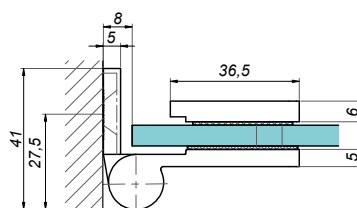

„Gold Series” Hardware

Lift hinge wall-glass 90° left VERONA SLIM

VER-SLIM-90-L-G

Product code	Finish
VER-SLIM-90-L-G	gold
Properties	
Glass thickness	6-10 mm
Maximum load on 2 hinges	45 kg