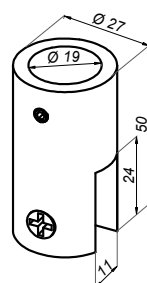

**Mounting bar-wall 90°**

**NLO-KP-2721-B**

<b>Product code</b>	<b>Finish</b>
NLO-KP-2721-B	black
<b>Properties</b>	
<b>Material</b>	brass

**Adjustable open mounting bar-glass**

**NLO-KP-2723B-B**

<b>Product code</b>	<b>Finish</b>
NLO-KP-2723B-B	black
<b>Properties</b>	
<b>Material</b>	brass