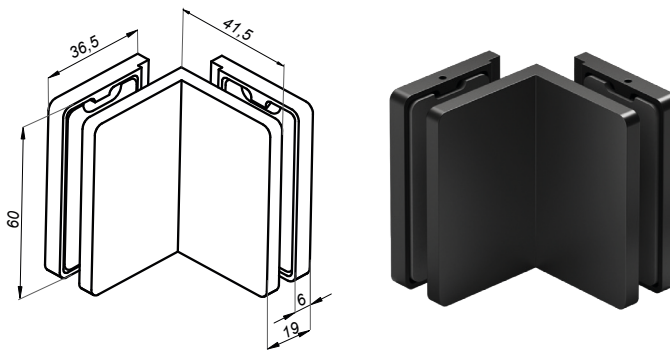

Connector wall-glass 90° VERONA SLIM

VER-SLIM-901-B

<b>Product code</b>	<b>Finish</b>
VER-SLIM-901-B	black
<b>Properties</b>	
Glass thickness	6-10 mm
Material	brass

Connector glass-glass 90° VERONA SLIM

VER-SLIM-902-B