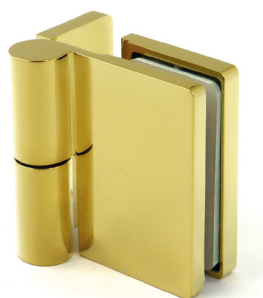

„Gold Series” Hardware

Lift hinge wall-glass 90° left VERONA SLIM

VER-SLIM-90-L-G

Product code	Finish
VER-SLIM-90-L-G	gold
Properties	
Glass thickness	6-10 mm
Maximum load on 2 hinges	45 kg