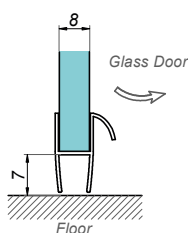

Seal

NLO-KP-2906

Product code	Finish
NLO-KP-2906-8-2,5-B	black
Properties	
Length	2500 mm
Glass thickness	8 mm

Seal

NLO-KP-2909