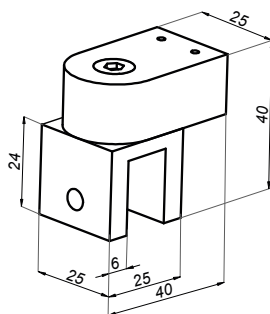

Product code	Finish
NTKSQ820-G	gold
Properties	
Material	brass