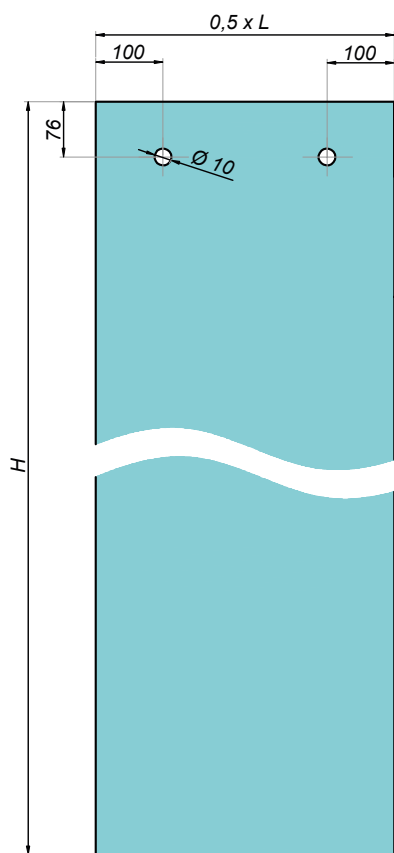

Point holder for fixed panel

NPC1213-B

Product code	Finish
NPC1213-B	black
Properties	
Material	stainless steel

Mounting schema

S003 system

Scale 2:1

fixed panel

glass door