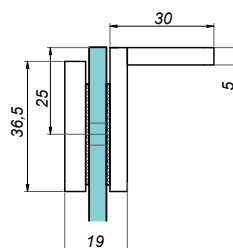

Connector wall-glass 90° VERONA SLIM

VER-SLIM-901-B

Product code	Finish
VER-SLIM-901-B	black
Properties	
Glass thickness	6-10 mm
Material	brass