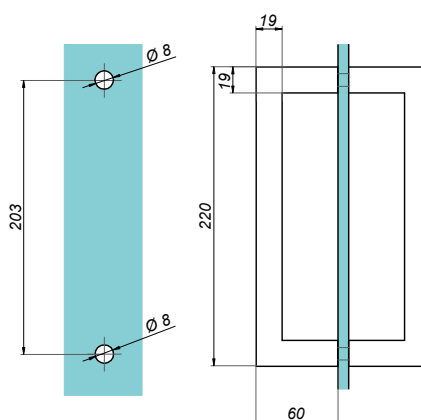

Door handle 19x19 mm
NLO-ZD-2856-B

Product code	Finish
NLO-ZD-2856-B	black
Properties	
Material	stainless steel