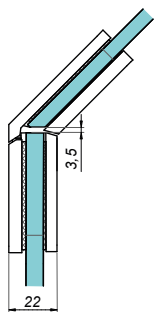

Product code	Finish
VER-BJ-135-B	black
Properties	
Glass thickness	8-12 mm
Maximum load on 2 hinges	45 kg
Material	brass
Adjustable closing angle