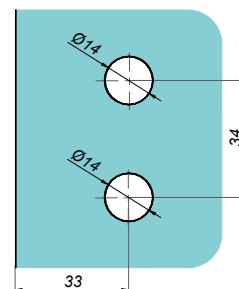

„Gold Series” Hardware

Lift hinge wall-glass 90° left VERONA SLIM

VER-SLIM-90-L-G

Product code	Finish
VER-SLIM-90-L-G	gold
Properties	
Glass thickness	6-10 mm
Maximum load on 2 hinges	45 kg