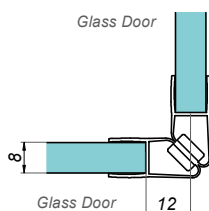

Seal

NLO-KP-2906

<b>Product code</b>	<b>Finish</b>
NLO-KP-2906-8-2,5-B	black
<b>Properties</b>	
<b>Length</b>	2500 mm
<b>Glass thickness</b>	8 mm

Seal

NLO-KP-2909

<b>Product code</b>	<b>Finish</b>
NLO-KP-2909-8-2,5-B	black
<b>Properties</b>	
<b>Length</b>	2500 mm
<b>Glass thickness</b>	8 mm