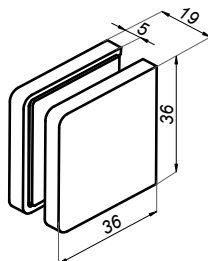

Connector wall-glass VERONA SLIM

VER-SLIM-900-B

Product code	Finish
VER-SLIM-900-B	black
Properties	
Glass thickness	6-10 mm
Material	brass