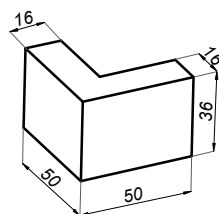

Connector bar-bar 90°

NLO-DP03-S003-3-G

Product code	Finish
NLO-DP03-S003-3-G	gold
Properties	
Material	stainless steel