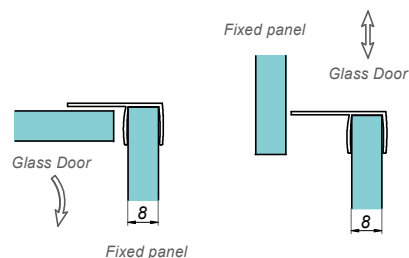

Product code	Finish
NLO-KP-2902-8-2,5-B	black
Properties	
Length	2500 mm
Glass thickness	8 mm

Seal

NLO-KP-2905S