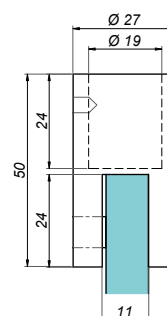

**Mounting bar-wall 90°**

**NLO-KP-2721-B**

<b>Product code</b>	<b>Finish</b>
NLO-KP-2721-B	black
<b>Properties</b>	
<b>Material</b>	brass

**Adjustable open mounting bar-glass**

**NLO-KP-2723B-B**

<b>Product code</b>	<b>Finish</b>
NLO-KP-2723B-B	black
<b>Properties</b>	
<b>Material</b>	brass