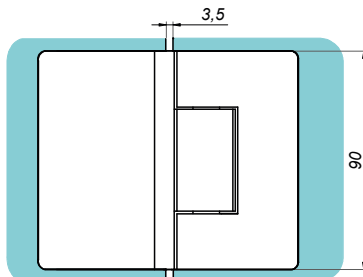

Product code	Finish
VER-BJ-135-B	black
Properties	
Glass thickness	8-12 mm
Maximum load on 2 hinges	45 kg
Material	brass
Adjustable closing angle