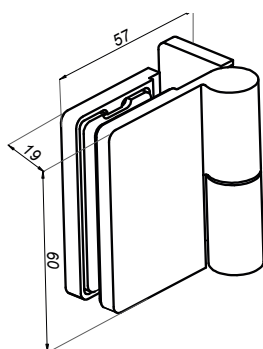

Lift hinge wall-glass 90° right VERONA SLIM

VER-SLIM-90-R-G

Product code	Finish
VER-SLIM-90-R-G	gold
Properties	
Glass thickness	6-10 mm
Maximum load on 2 hinges	45 kg