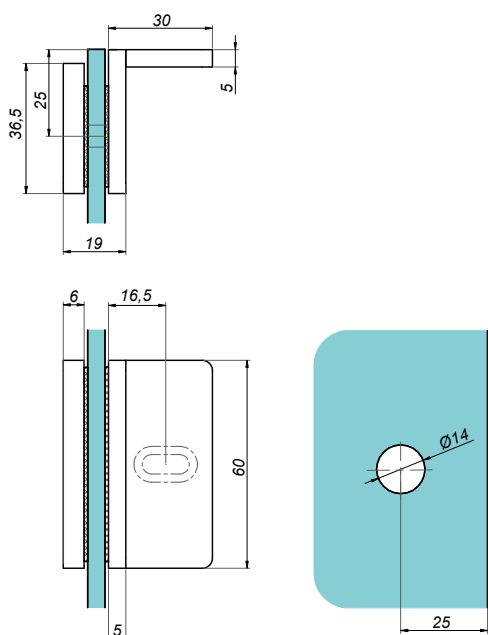

VER-SLIM-180-R-G

<b>Product code</b>	<b>Finish</b>
VER-SLIM-180-R-G	gold
<b>Properties</b>	
Glass thickness	6-10 mm
Maximum load on 2 hinges	45 kg

Connector wall-glass VERONA SLIM

VER-SLIM-900-G

<b>Product code</b>	<b>Finish</b>
VER-SLIM-900-G	gold
<b>Properties</b>	
<b>Glass thickness</b>	6-10 mm
<b>Material</b>	brass

Connector wall-glass 90° VERONA SLIM

VER-SLIM-901-G

<b>Product code</b>	<b>Finish</b>
VER-SLIM-901-G	gold
<b>Properties</b>	
<b>Glass thickness</b>	6-10 mm
<b>Material</b>	brass

Connector glass-glass 90° VERONA SLIM