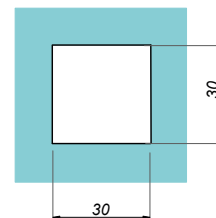

Door knob
NLO-GŁ-51-G

Product code	Finish
NLO-GŁ-51-G	gold
Properties	
Glass thickness	8-12 mm
Material	brass