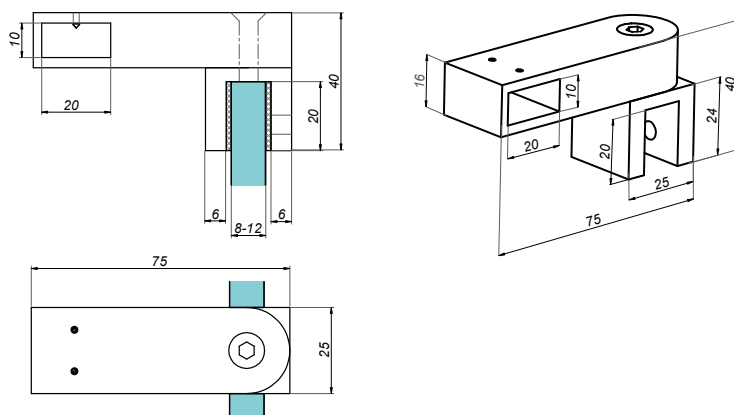

**Adjustable mounting bar-glass**

**NTKSQ820-B**

<b>Product code</b>	<b>Finish</b>
NTKSQ820-B	black
<b>Properties</b>	
<b>Material</b>	brass

**Open side mounting bar-glass**

**NTKSQ821-B**

<b>Product code</b>	<b>Finish</b>
NTKSQ821-B	black
<b>Properties</b>	
<b>Material</b>	brass