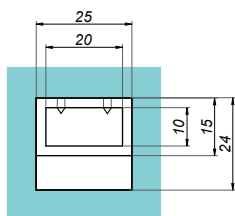

Adjustable mounting bar-glass

NTKSQ822-G

Product code	Finish
NTKSQ822-G	gold
Properties	
Material	brass

Adjustable mounting bar-bar

NTKSQ823-G