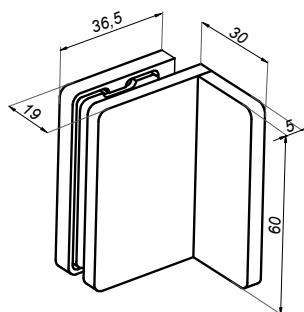

Connector wall-glass 90° VERONA SLIM

VER-SLIM-901-G

Product code	Finish
VER-SLIM-901-G	gold
Properties	
Glass thickness	6-10 mm
Material	brass