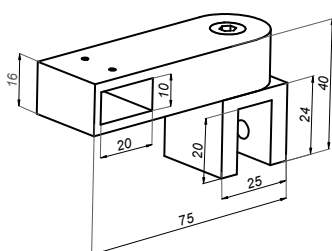

Open side mounting bar-glass

NTKSQ821-G

Product code	Finish
NTKSQ821-G	gold
Properties	
Material	brass