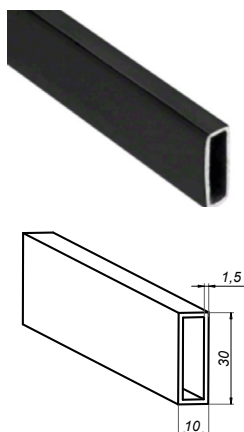

Header bar

NLO-DP03-S003-8-2-B

Product code	L	Finish
NLO-DP03-S003-8-2-B	2000 mm	black
Properties		
Material	stainless steel