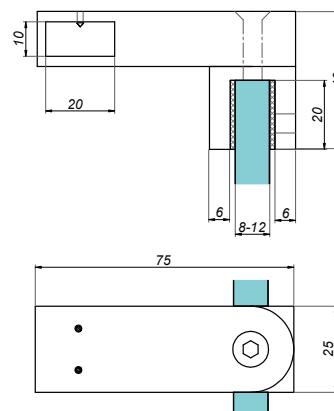

Open side mounting bar-glass

NTKSQ821-G

Product code	Finish
NTKSQ821-G	gold
Properties	
Material	brass