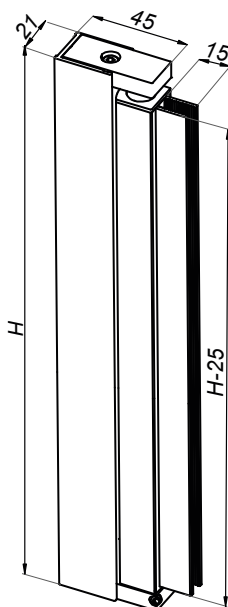

Screen hinge wall-glass

NLO-KP-S012P

Product code	Glass thickness	Hinge length	Finish
NLO-KP-S012-2,1-6-B	6 mm	2100 mm	black
Properties			
Material	aluminium		
Maximum load	35 kg		
Maximum width of glass	900 mm