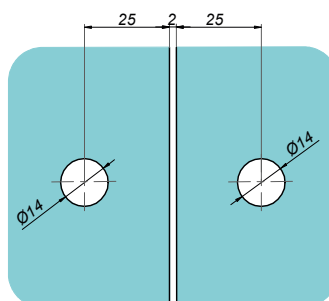

VER-SLIM-902-G

<b>Product code</b>	<b>Finish</b>
VER-SLIM-902-G	gold
<b>Properties</b>	
Glass thickness	6-10 mm
Material	brass

Connector glass-glass VERONA SLIM

VER-SLIM-903-G

<b>Product code</b>	<b>Finish</b>
VER-SLIM-903-G	gold
<b>Properties</b>	
Glass thickness	6-10 mm
Material	brass