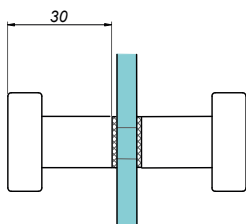

Door knob

NLO-GŁ-51-B

Product code	Finish
NLO-GŁ-51-B	black
Properties	
Glass thickness	8-12 mm
Material	brass