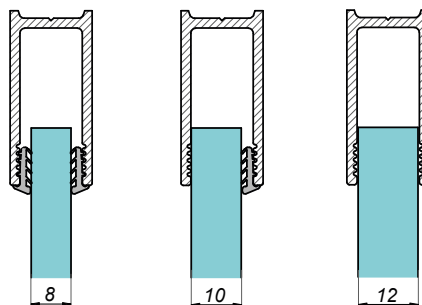

Seal for „U” Profiles

NLO-KP-3000-8