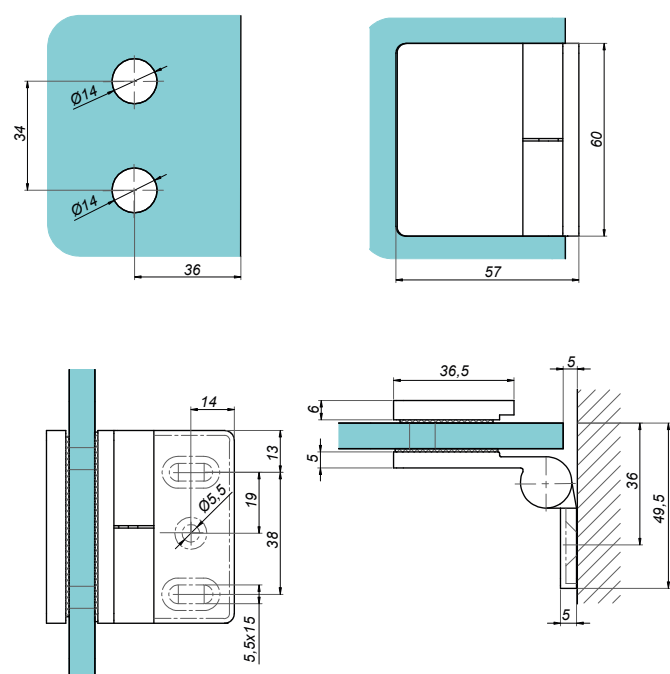

Lift hinge wall-glass 90° right VERONA SLIM

VER-SLIM-B90-R-G

Product code	Finish
VER-SLIM-B90-R-G	gold
Properties	
Glass thickness	6-10 mm
Maximum load on 2 hinges	45 kg