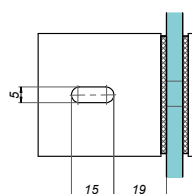

Connector glass-glass 90°

NTL7090-B

Product code	Finish
NTL7090-B	black
Properties	
Glass thickness	8-12 mm
Material	brass

Adjustable connector wall-glass

NTL7090AD-B

Product code	Finish
NTL7090AD-B	black
Properties	
Glass thickness	8-12 mm
Material	brass