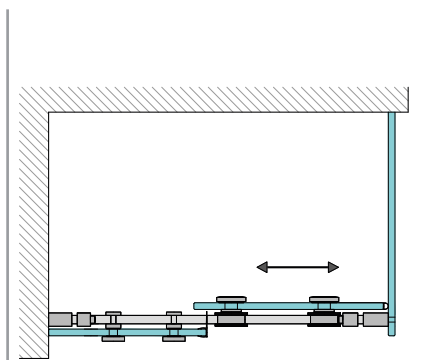

To properly design the cabin,
please contact our sales specialists.
Be careful! Different glass preparation!