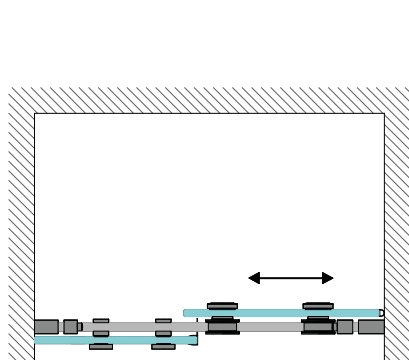

To properly design the cabin,
please contact our sales specialists.
Be careful! Different glass preparation!