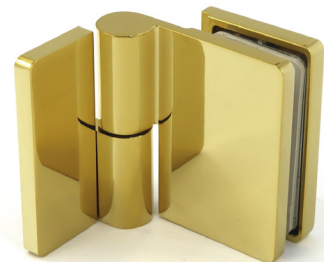

## Lift hinge wall-glass 90° left VERONA SLIM

VER-SLIM-90-L-G

<b>Product code</b>	<b>Finish</b>
VER-SLIM-90-L-G	gold
<b>Properties</b>	
Glass thickness	6-10 mm
Maximum load on 2 hinges	45 kg

## Lift hinge wall-glass 90° right VERONA SLIM

VER-SLIM-90-R-G

<b>Product code</b>	<b>Finish</b>
VER-SLIM-90-R-G	gold
<b>Properties</b>	
Glass thickness	6-10 mm
Maximum load on 2 hinges	45 kg

Lift hinge wall-glass 90° left VERONA SLIM

VER-SLIM-B90-L-G

Product code	Finish
VER-SLIM-B90-L-G	gold
Properties	
Glass thickness	6-10 mm
Maximum load on 2 hinges	45 kg

Lift hinge wall-glass 90° right VERONA SLIM

VER-SLIM-B90-R-G

Product code	Finish
VER-SLIM-B90-R-G	gold
Properties	
Glass thickness	6-10 mm
Maximum load on 2 hinges	45 kg

Lift hinge glass-glass left 180° VERONA SLIM

VER-SLIM-180-L-G

<b>Product code</b>	<b>Finish</b>
VER-SLIM-180-L-G	gold
<b>Properties</b>	
Glass thickness	6-10 mm
Maximum load on 2 hinges	45 kg

Lift hinge glass-glass right 180° VERONA SLIM