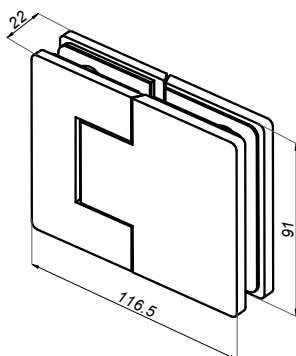

Swing hinge glass-glass 180° VERONA

VER-BJ-180-B

Product code	Finish
VER-BJ-180-B	black
Properties	
Glass thickness	8-12 mm
Maximum load on 2 hinges	45 kg
Material	brass
Adjustable closing angle