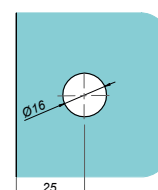

#### NTL7000D1-B

<b>Product code</b>	<b>Finish</b>
NTL7000D1-B	black
<b>Properties</b>	
Glass thickness	8-12 mm
Material	brass

Connector wall-glass 90°

NTL7090D-B

Product code	Finish
NTL7090D-B	black
Properties	
Glass thickness	8-12 mm
Material	brass