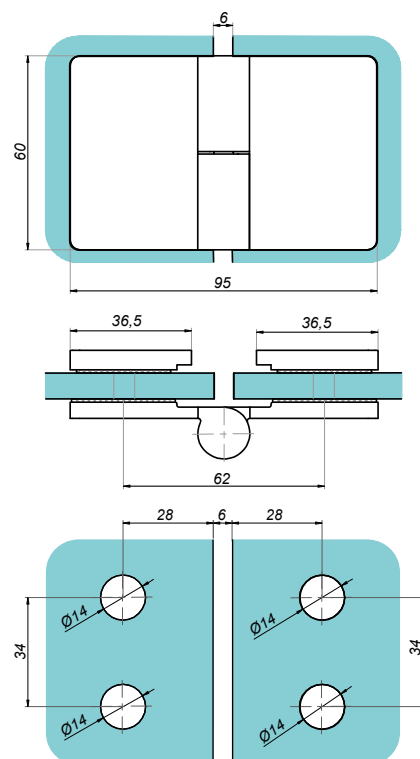

Lift hinge glass-glass left 180° VERONA SLIM

VER-SLIM-180-L-G

<b>Product code</b>	<b>Finish</b>
VER-SLIM-180-L-G	gold
<b>Properties</b>	
Glass thickness	6-10 mm
Maximum load on 2 hinges	45 kg

Lift hinge glass-glass right 180° VERONA SLIM

VER-SLIM-180-R-G

<b>Product code</b>	<b>Finish</b>
VER-SLIM-180-R-G	gold
<b>Properties</b>	
Glass thickness	6-10 mm
Maximum load on 2 hinges	45 kg

Connector wall-glass VERONA SLIM

VER-SLIM-900-G

<b>Product code</b>	<b>Finish</b>
VER-SLIM-900-G	gold
<b>Properties</b>	
<b>Glass thickness</b>	6-10 mm
<b>Material</b>	brass