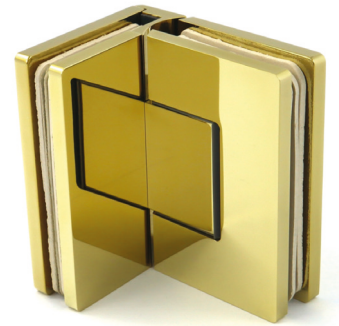

Swing hinge glass-glass 90° VERONA

VER-BJ-90GG-G