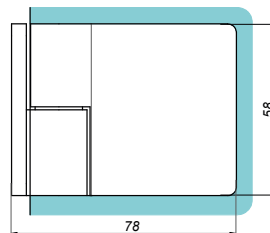

Lift hinge wall-glass left VERONA

VER-A90-L-B

<b>Product code</b>	<b>Finish</b>
VER-A90-L-B	black
<b>Properties</b>	
Glass thickness	8-12 mm
Maximum load on 2 hinges	45 kg
Material	brass

Lift hinge wall-glass left 90° VERONA