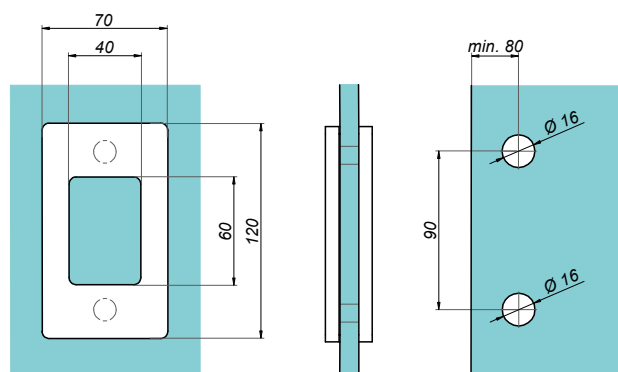

Sliding door handle

NTDL-55-B

Product code	Finish
NTDL-55-B	black
Properties	
Glass thickness	8-12 mm
Material	stainless steel

Sliding door handle

NTDL-70-B

Product code	Finish
NTDL-70-B	black
Properties	
Glass thickness	8 mm
Material	stainless steel