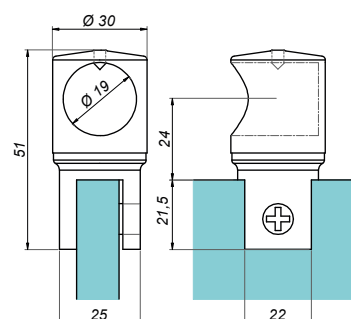

Adjustable closed mounting bar-glass

NLO-KP-2724-B

Product code	Finish
NLO-KP-2724-B	black
Properties	
Material	brass