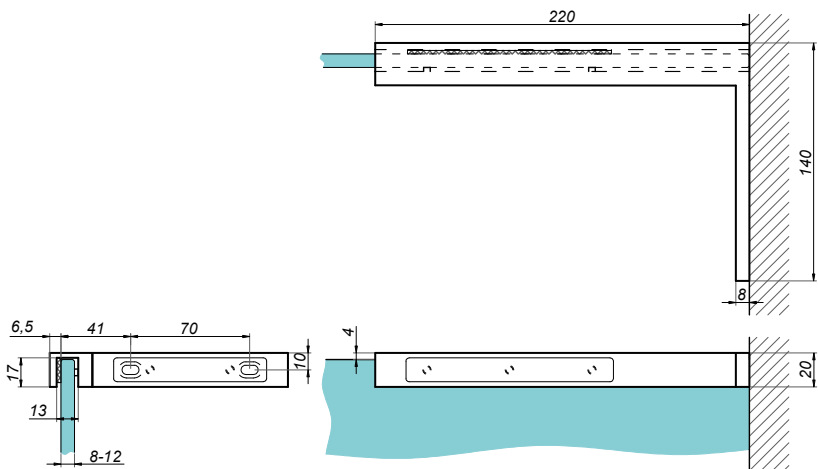

Left corner stabilizer 220x140

C500L-B

Product code	Finish
C500L-B	black
Properties	
Material	brass
Glass thickness	8-12 mm
<i>Drilling holes in glass not needed</i>	

Right corner stabilizer 220x140

C500R-B