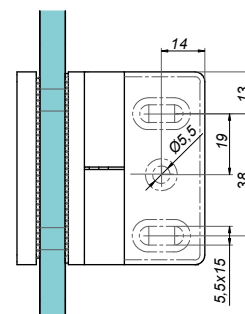

## Lift hinge wall-glass 90° left VERONA SLIM

VER-SLIM-90-L-G

<b>Product code</b>	<b>Finish</b>
VER-SLIM-90-L-G	gold
<b>Properties</b>	
Glass thickness	6-10 mm
Maximum load on 2 hinges	45 kg

VER-SLIM-B90-L-G

Product code	Finish
VER-SLIM-B90-L-G	gold
Properties	
Glass thickness	6-10 mm
Maximum load on 2 hinges	45 kg

Lift hinge wall-glass 90° right VERONA SLIM

VER-SLIM-B90-R-G

Product code	Finish
VER-SLIM-B90-R-G	gold
Properties	
Glass thickness	6-10 mm
Maximum load on 2 hinges	45 kg

<b>Product code</b>	<b>Finish</b>
VER-SLIM-B90-L-B	black
<b>Properties</b>	
Glass thickness	6-10 mm
Maximum load on 2 hinges	45 kg

Lift hinge wall-glass 90° right VERONA SLIM

VER-SLIM-B90-R-B

<b>Product code</b>	<b>Finish</b>
VER-SLIM-B90-R-B	black
<b>Properties</b>	
Glass thickness	6-10 mm
Maximum load on 2 hinges	45 kg

**Lift hinge glass-glass left 180° VERONA SLIM**

**VER-SLIM-180-L-B**

<b>Product code</b>	<b>Finish</b>
VER-SLIM-180-L-B	black
<b>Properties</b>	
Glass thickness	6-10 mm
Maximum load on 2 hinges	45 kg

**Lift hinge glass-glass right 180° VERONA SLIM**