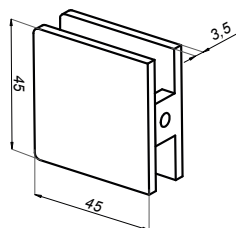

Connector wall-glass

NTL4000D1-B

Product code	Finish
NTL4000D1-B	black
Properties	
Glass thickness	8-12 mm
Material	brass