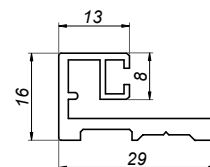

Aluminium seal profile

NG-NFK-B

Product code	Finish
NG-NFK-B	black
Properties	
Length	2000 mm
Material	aluminium

Prepared for 8 mm seals