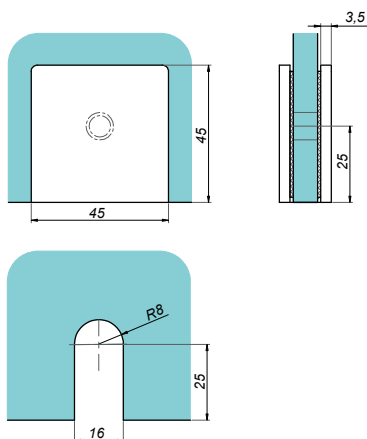

Connector wall-glass

NTL4000D1-B

Product code	Finish
NTL4000D1-B	black
Properties	
Glass thickness	8-12 mm
Material	brass