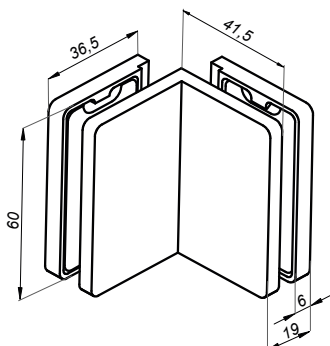

Connector glass-glass 90° VERONA SLIM

VER-SLIM-902-G

Product code	Finish
VER-SLIM-902-G	gold
Properties	
Glass thickness	6-10 mm
Material	brass