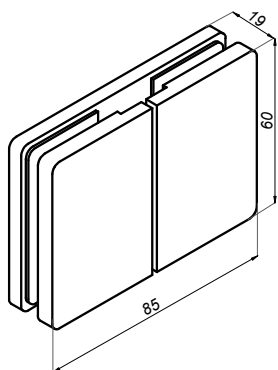

VER-SLIM-902-G

<b>Product code</b>	<b>Finish</b>
VER-SLIM-902-G	gold
<b>Properties</b>	
Glass thickness	6-10 mm
Material	brass

Connector glass-glass VERONA SLIM

VER-SLIM-903-G

<b>Product code</b>	<b>Finish</b>
VER-SLIM-903-G	gold
<b>Properties</b>	
Glass thickness	6-10 mm
Material	brass