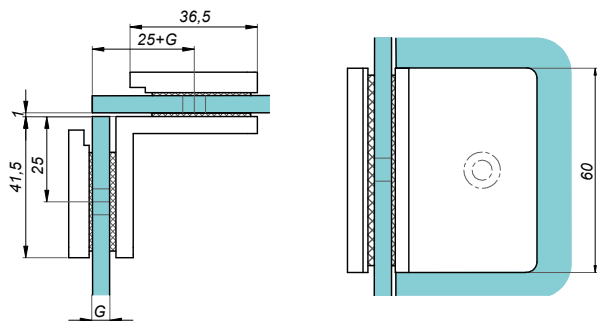

Connector wall-glass 90° VERONA SLIM

VER-SLIM-901-B

<b>Product code</b>	<b>Finish</b>
VER-SLIM-901-B	black
<b>Properties</b>	
Glass thickness	6-10 mm
Material	brass

Connector glass-glass 90° VERONA SLIM

VER-SLIM-902-B