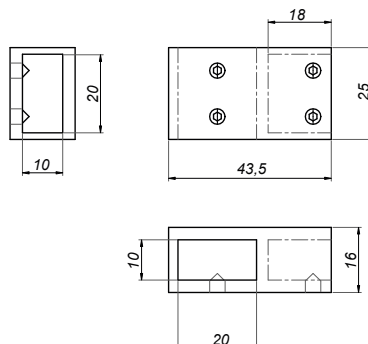

Three-way connector

NTKSQ803-G

Product code	Finish
NTKSQ803-G	gold
Properties	
Material	brass

Mounting wall-bar 90°

NTKSQ807-G

Product code	Finish
NTKSQ807-G	gold
Properties	
Material	brass