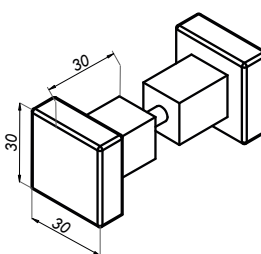

Door knob

NLO-GŁ-51-B

Product code	Finish
NLO-GŁ-51-B	black
Properties	
Glass thickness	8-12 mm
Material	brass