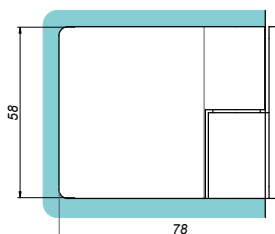

Lift hinge wall-glass left 90° VERONA

VER-A90-R-B