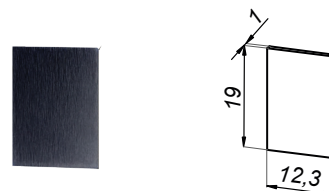

Endcap for „U” profile

NLO-KP-2961-Z-B

Product code	Finish
NLO-KP-2961-Z-B	black
Properties	
Material	stainless steel