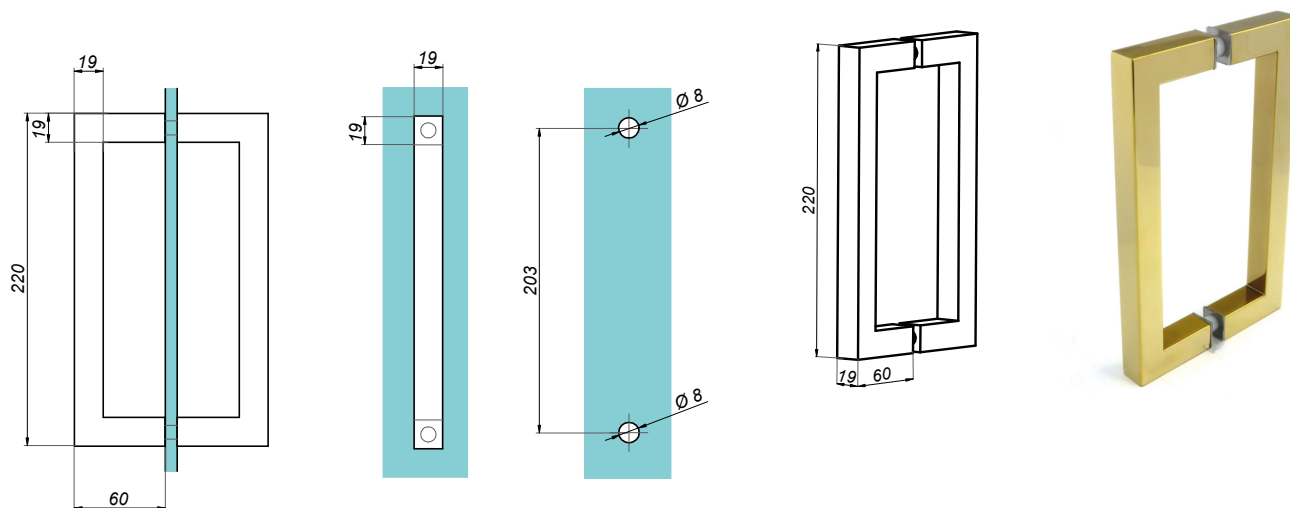

Door handle 19x19 mm

NLO-ZD-2856-G

Product code	Finish
NLO-ZD-2856-G	gold
Properties	
Material	Stainless steel