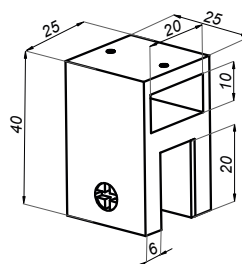

Open mounting bar-glass 180°

NTKSQ818-G

Product code	Finish
NTKSQ818-G	gold
Properties	
Material	brass