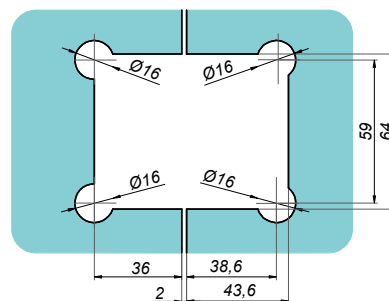

Swing hinge glass-glass 135° VERONA

VER-BJ-135-B

<b>Product code</b>	<b>Finish</b>
VER-BJ-135-B	black
<b>Properties</b>	
Glass thickness	8-12 mm
Maximum load on 2 hinges	45 kg
Material	brass
Adjustable closing angle	

Swing hinge glass-glass 180° VERONA

VER-BJ-180-B

<b>Product code</b>	<b>Finish</b>
VER-BJ-180-B	black
<b>Properties</b>	
Glass thickness	8-12 mm
Maximum load on 2 hinges	45 kg
Material	brass
Adjustable closing angle	