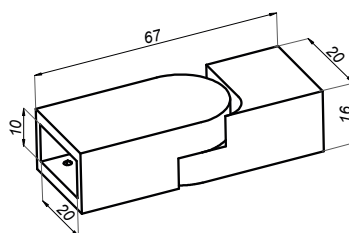

Product code	Finish
NTKSQ823-G	gold
Properties	
Material	brass