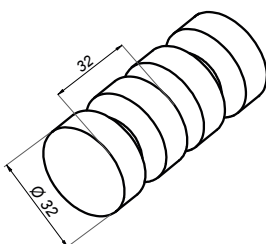

Door knob
NLO-GŁ-2801-G

Product code	Finish
NLO-GŁ-2801-G	gold
Properties	
Glass thickness	8-12 mm
Material	brass