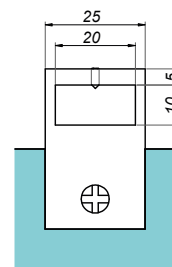

Closed mounting bar-glass 90°

NTKSQ817-B

Product code	Finish
NTKSQ817-B	black
Properties	
Material	brass