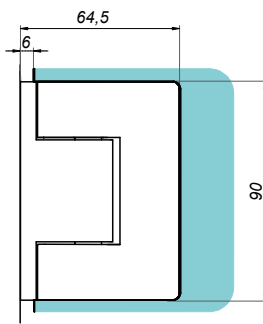

01

FITTINGS FOR  
GLASS SHOWERS  
**GOLD SERIES**

Swing hinge wall-glass 90° VERONA

VER-BJ-90-G

<b>Product code</b>	<b>Finish</b>
VER-BJ-90-G	gold
<b>Properties</b>	
Glass thickness	8-12 mm
Maximum load on 2 hinges	45 kg
Material	brass
Adjustable closing angle	

Swing hinge glass-glass 180° VERONA

VER-BJ-180-G

<b>Product code</b>	<b>Finish</b>
VER-BJ-180-G	gold
<b>Properties</b>	
Glass thickness	8-12 mm
Maximum load on 2 hinges	45 kg
Material	brass
Adjustable closing angle	