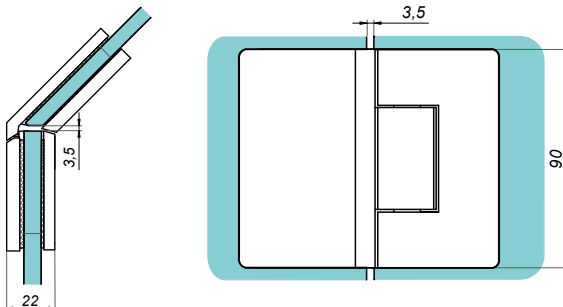

Swing hinge glass-glass 180° VERONA

VER-BJ-180-G

<b>Product code</b>	<b>Finish</b>
VER-BJ-180-G	gold
<b>Properties</b>	
Glass thickness	8-12 mm
Maximum load on 2 hinges	45 kg
Material	brass
Adjustable closing angle	

Swing hinge glass-glass 90° VERONA

VER-BJ-90GG-G

<b>Product code</b>	<b>Finish</b>
VER-BJ-90GG-G	gold
<b>Properties</b>	
Glass thickness	8-12 mm
Maximum load on 2 hinges	45 kg
Material	brass
Adjustable closing angle $\pm 10^\circ$ relative to starting position	

Swing hinge glass-glass 135° VERONA

VER-BJ-135-G

<b>Product code</b>	<b>Finish</b>
VER-BJ-135-G	gold
<b>Properties</b>	
Glass thickness	8-12 mm
Maximum load on 2 hinges	45 kg
Material	brass
Adjustable closing angle $\pm 10^\circ$ relative to starting position	