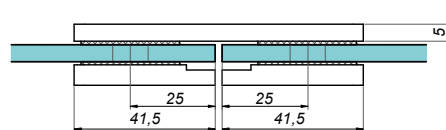

VER-SLIM-902-G

<b>Product code</b>	<b>Finish</b>
VER-SLIM-902-G	gold
<b>Properties</b>	
Glass thickness	6-10 mm
Material	brass

Connector glass-glass VERONA SLIM

VER-SLIM-903-G

<b>Product code</b>	<b>Finish</b>
VER-SLIM-903-G	gold
<b>Properties</b>	
Glass thickness	6-10 mm
Material	brass