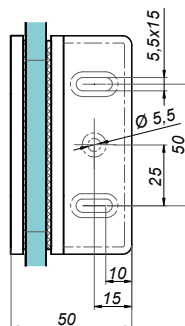

01

FITTINGS FOR  
GLASS SHOWERS  
**GOLD SERIES**

Swing hinge wall-glass 90° VERONA

VER-BJ-90-G

<b>Product code</b>	<b>Finish</b>
VER-BJ-90-G	gold
<b>Properties</b>	
Glass thickness	8-12 mm
Maximum load on 2 hinges	45 kg
Material	brass
Adjustable closing angle	

Swing hinge glass-glass 180° VERONA

VER-BJ-180-G

<b>Product code</b>	<b>Finish</b>
VER-BJ-180-G	gold
<b>Properties</b>	
Glass thickness	8-12 mm
Maximum load on 2 hinges	45 kg
Material	brass
Adjustable closing angle	

Swing hinge glass-glass 90° VERONA

VER-BJ-90GG-G

<b>Product code</b>	<b>Finish</b>
VER-BJ-90GG-G	gold
<b>Properties</b>	
Glass thickness	8-12 mm
Maximum load on 2 hinges	45 kg
Material	brass
Adjustable closing angle $\pm 10^\circ$ relative to starting position	