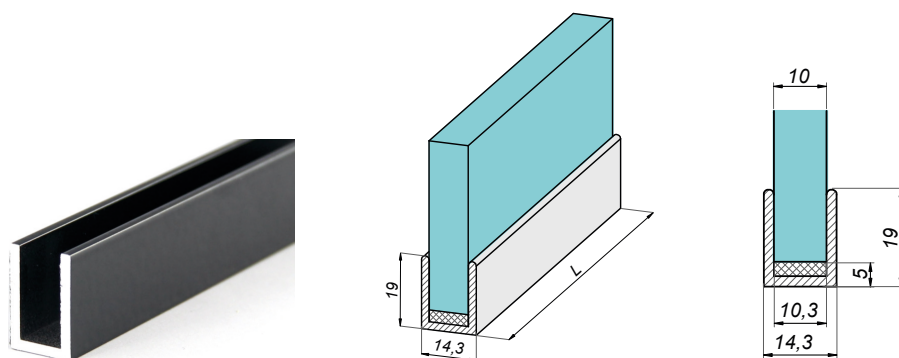

Endcap for „U” profile

NLO-KP-2961-Z-B

Product code	Finish
NLO-KP-2961-Z-B	black
Properties	
Material	stainless steel

„U” Profile

NLO-KP-2961-10-B

Product code	L	Finish
NLO-KP-2961-10-2,5-B	2500 mm	black
NLO-KP-2961-10-3,0-B	3000 mm	black
Properties		
Material	aluminium	
Glass thickness	10 mm	