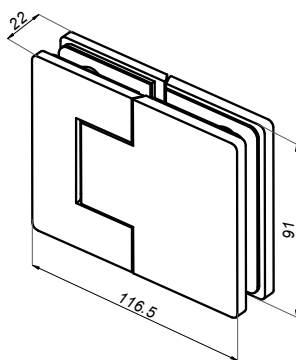

Swing hinge glass-glass 180° VERONA

VER-BJ-180-G

Product code	Finish
VER-BJ-180-G	gold
Properties	
Glass thickness	8-12 mm
Maximum load on 2 hinges	45 kg
Material	brass
Adjustable closing angle