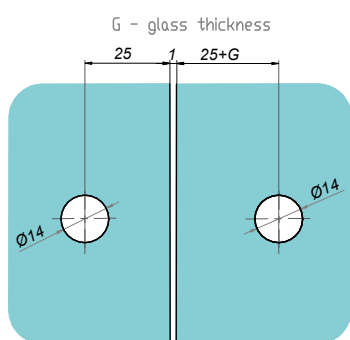

Connector wall-glass 90° VERONA SLIM

VER-SLIM-901-B

<b>Product code</b>	<b>Finish</b>
VER-SLIM-901-B	black
<b>Properties</b>	
Glass thickness	6-10 mm
Material	brass

Connector glass-glass 90° VERONA SLIM

VER-SLIM-902-B