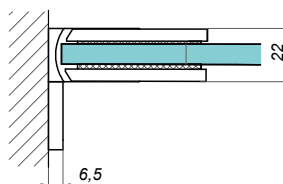

01

FITTINGS FOR  
GLASS SHOWERS  
**GOLD SERIES**

Swing hinge wall-glass 90° VERONA

VER-BJ-90-G

<b>Product code</b>	<b>Finish</b>
VER-BJ-90-G	gold
<b>Properties</b>	
Glass thickness	8-12 mm
Maximum load on 2 hinges	45 kg
Material	brass
Adjustable closing angle	

Swing hinge glass-glass 180° VERONA

VER-BJ-180-G

<b>Product code</b>	<b>Finish</b>
VER-BJ-180-G	gold
<b>Properties</b>	
Glass thickness	8-12 mm
Maximum load on 2 hinges	45 kg
Material	brass
Adjustable closing angle	