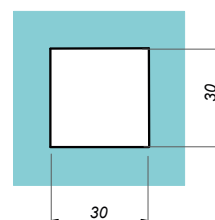

Door knob
NLO-GŁ-52-B

Product code	Finish
NLO-GŁ-52-B	black
Properties	
Glass thickness	8-12 mm
Material	brass