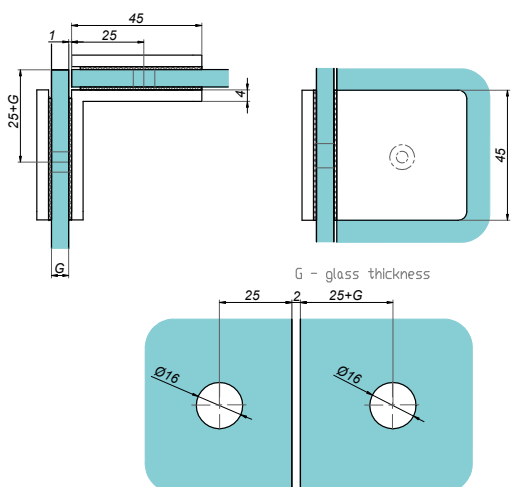

Connector glass-glass 90°

NTL4090-B

Product code	Finish
NTL4090-B	black
Properties	
Glass thickness	8-12 mm
Material	brass