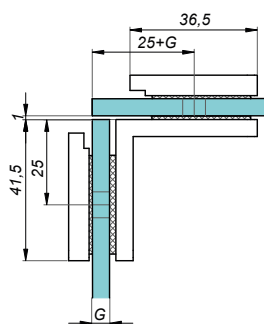

Connector glass-glass 90° VERONA SLIM

VER-SLIM-902-G

Product code	Finish
VER-SLIM-902-G	gold
Properties	
Glass thickness	6-10 mm
Material	brass