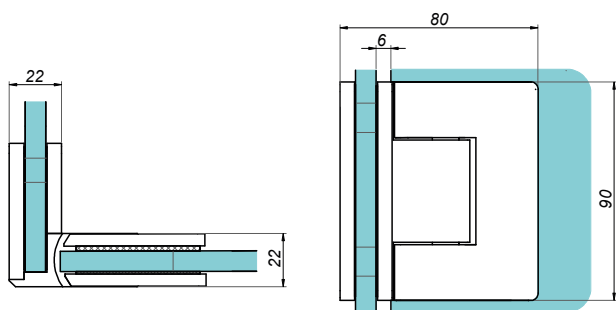

01

FITTINGS FOR  
GLASS SHOWERS  
**GOLD SERIES**

Swing hinge wall-glass 90° VERONA

VER-BJ-90-G

<b>Product code</b>	<b>Finish</b>
VER-BJ-90-G	gold
<b>Properties</b>	
Glass thickness	8-12 mm
Maximum load on 2 hinges	45 kg
Material	brass
Adjustable closing angle	

02

FITTINGS FOR  
GLASS SHOWERS  
**BLACK SERIES**

Swing hinge wall-glass 90° VERONA

VER-BJ-90-B

<b>Product code</b>	<b>Finish</b>
VER-BJ-90-B	black
<b>Properties</b>	
Glass thickness	8-12 mm
Maximum load on 2 hinges	45 kg
Material	brass
Adjustable closing angle	

Swing hinge wall-glass 90° VERONA

VER-BJ-90T-B

<b>Product code</b>	<b>Finish</b>
VER-BJ-90T-B	black
<b>Properties</b>	
Glass thickness	8-12 mm
Maximum load on 2 hinges	45 kg
Material	brass
Adjustable closing angle	

Swing hinge glass-glass 90° VERONA

VER-BJ-90GG-B

<b>Product code</b>	<b>Finish</b>
VER-BJ-90GG-B	black
<b>Properties</b>	
Glass thickness	8-12 mm
Maximum load on 2 hinges	45 kg
Material	brass
Adjustable closing angle	