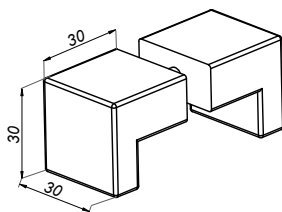

Door knob
NLO-GŁ-52-B

Product code	Finish
NLO-GŁ-52-B	black
Properties	
Glass thickness	8-12 mm
Material	brass