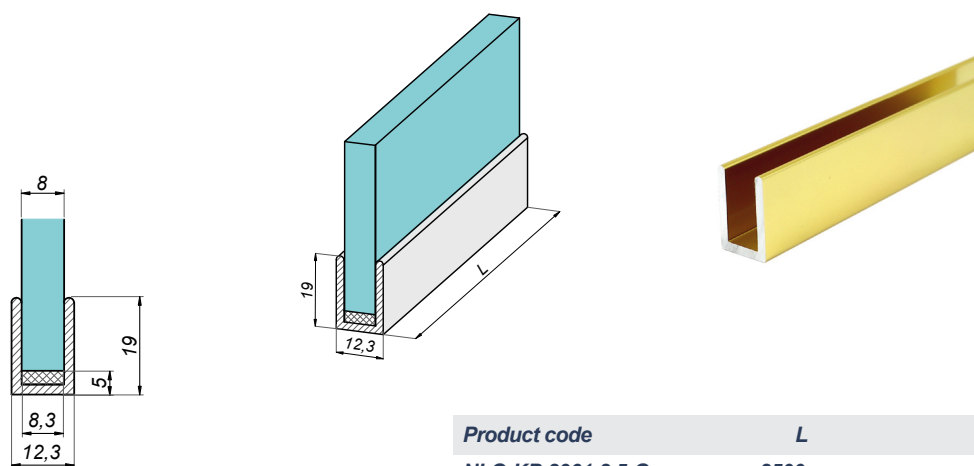

„U” Profile

NLO-KP-2961-G

Product code	L	Finish
NLO-KP-2961-2,5-G	2500 mm	gold
NLO-KP-2961-3,0-G	3000 mm	gold
Properties		
Material	aluminium	
Glass thickness	8 mm