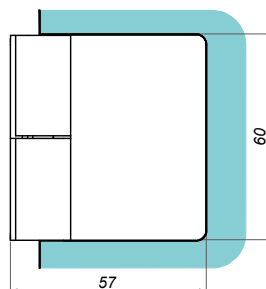

„Gold Series” Hardware

Lift hinge wall-glass 90° left VERONA SLIM

VER-SLIM-90-L-G

Product code	Finish
VER-SLIM-90-L-G	gold
Properties	
Glass thickness	6-10 mm
Maximum load on 2 hinges	45 kg