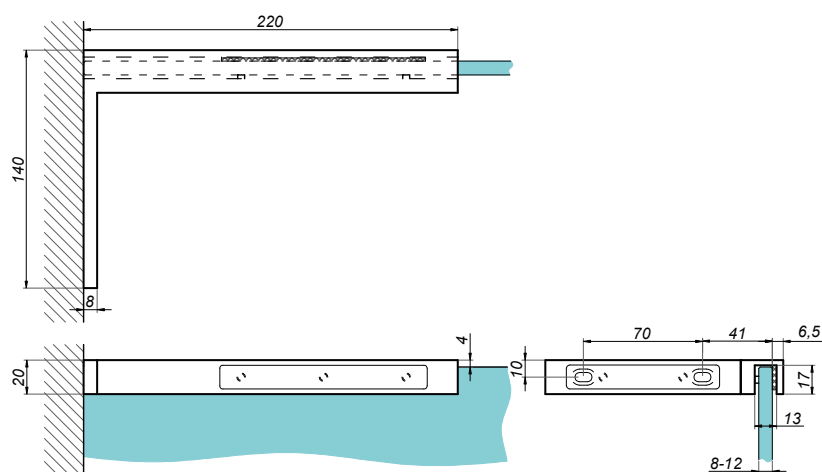

Product code	Finish
C500R-G	gold
Properties	
Material	brass
Glass thickness	8-12 mm
Drilling holes in glass not needed