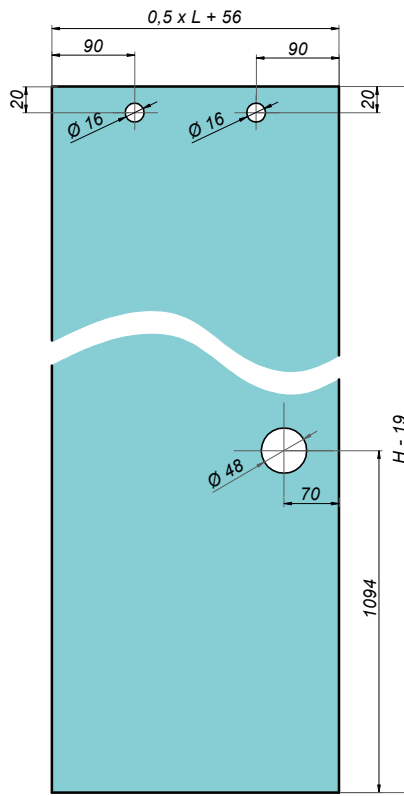

Angular guideway connector 90°

NLO-DP02-S002-3-B

<b>Product code</b>	<b>Finish</b>
NLO-DP02-S002-3-B	black
<b>Properties</b>	
Material	ABS

Mounting schema

S002 system

Scale 2:1

Usage example no. 1

Corner shower -  
single sliding door