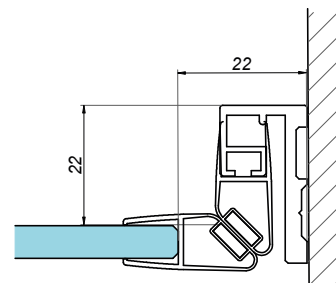

Aluminium seal profile

NG-NFK-B

Product code	Finish
NG-NFK-B	black
Properties	
Length	2000 mm
Material	aluminium

Prepared for 8 mm seals