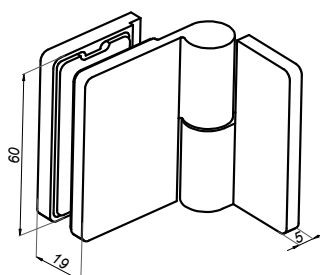

Lift hinge wall-glass 90° right VERONA SLIM

VER-SLIM-B90-R-B