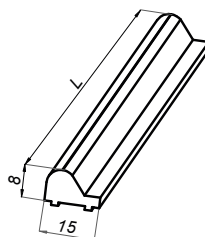

Doorstep
NTFALL11-G

Product code	Finish
NTFALL11-G	gold
Properties	
Material	aluminium
Length	2000 mm