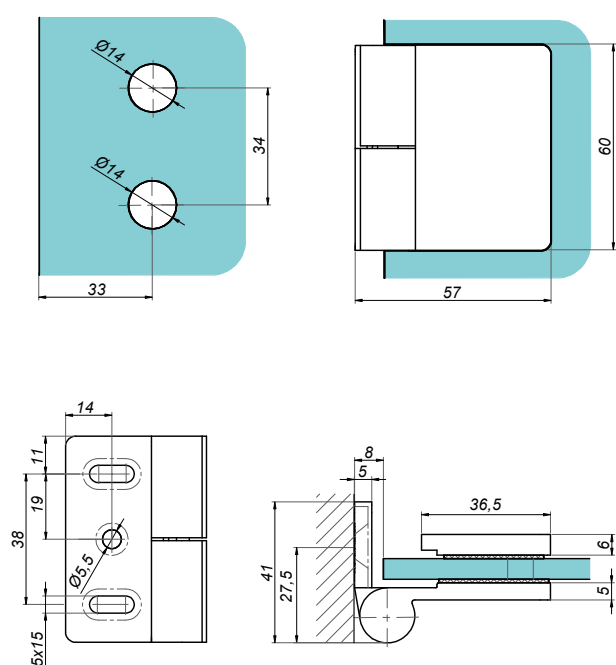

Lift hinge wall-glass 90° left VERONA SLIM

VER-SLIM-90-L-B

Product code	Finish
VER-SLIM-90-L-B	black
Properties	
Glass thickness	6-10 mm
Maximum load on 2 hinges	45 kg