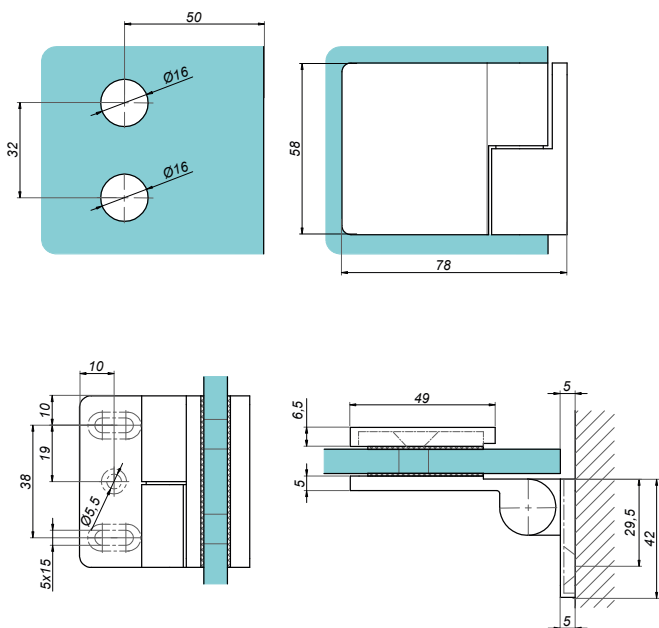

NTKSQ816-G

Product code	Finish
NTKSQ816-G	gold
Properties	
Material	brass

**Closed mounting bar-glass 90°**

**NTKSQ817-G**

<b>Product code</b>	<b>Finish</b>
NTKSQ817-G	gold
<b>Properties</b>	
<b>Material</b>	brass

VER-A90-R-B

<b>Product code</b>	<b>Finish</b>
VER-A90-R-B	black
<b>Properties</b>	
Glass thickness	8-12 mm
Maximum load on 2 hinges	45 kg
Material	brass

**Lift hinge wall-glass right 90° VERONA**

**VER-B90-R-B**