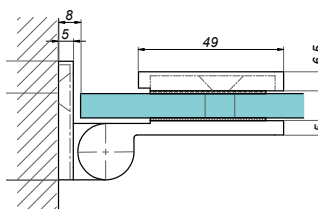

Product code	Finish
VER-A90-L-B	black
Properties	
Glass thickness	8-12 mm
Maximum load on 2 hinges	45 kg
Material	brass