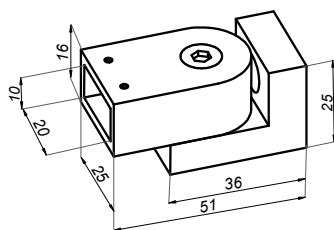

Adjustable mounting wall-bar

NTKSQ819-G

Product code	Finish
NTKSQ819-G	gold
Properties	
Material	brass

Adjustable mounting bar-glass

NTKSQ820-G