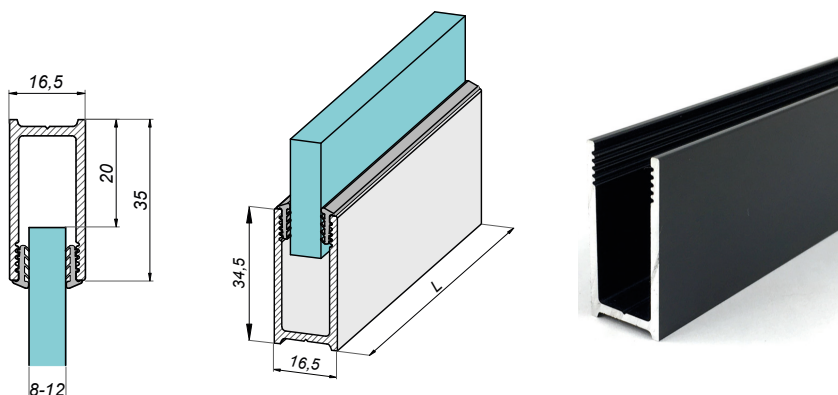

High „U” Profile

NLO-KP-3500-B

Product code	L	Finish
NLO-KP-3500-2,5-B	2500 mm	black
NLO-KP-3500-5,0-B	5000 mm	black
Properties		
Material	aluminium	
Glass thickness	8-12 mm