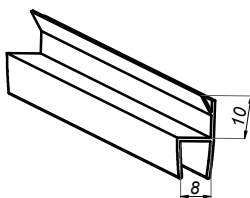

Seal

NLO-KP-2900