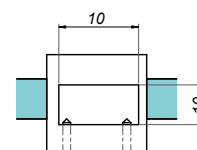

Mounting bar-glass-ceiling

NTKSQ817B-B

Product code	Finish
NTKSQ817B-B	black
Properties	
Material	brass