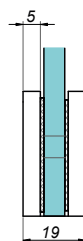

Connector wall-glass VERONA SLIM

VER-SLIM-900-B

Product code	Finish
VER-SLIM-900-B	black
Properties	
Glass thickness	6-10 mm
Material	brass