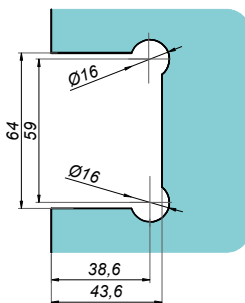

01

FITTINGS FOR  
GLASS SHOWERS  
**GOLD SERIES**

Swing hinge wall-glass 90° VERONA

VER-BJ-90-G

<b>Product code</b>	<b>Finish</b>
VER-BJ-90-G	gold
<b>Properties</b>	
Glass thickness	8-12 mm
Maximum load on 2 hinges	45 kg
Material	brass
Adjustable closing angle	