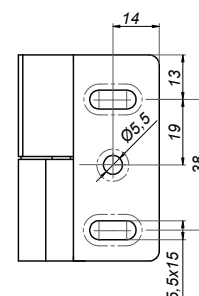

Lift hinge wall-glass 90° right VERONA SLIM

VER-SLIM-90-R-G

Product code	Finish
VER-SLIM-90-R-G	gold
Properties	
Glass thickness	6-10 mm
Maximum load on 2 hinges	45 kg