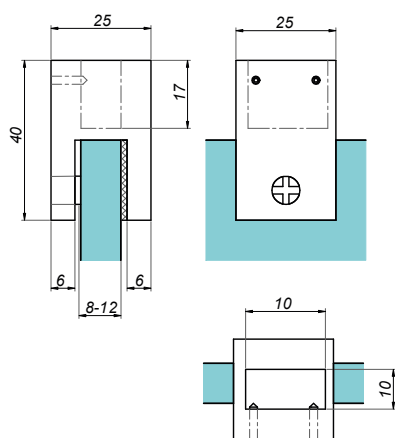

Mounting bar-glass-ceiling

NTKSQ817B-G

Product code	Finish
NTKSQ817B-G	gold
Properties	
Material	brass

Open mounting bar-glass 180°

NTKSQ818-G