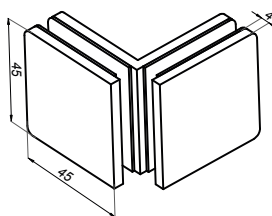

Connector glass-glass 90°

NTL4090-B

Product code	Finish
NTL4090-B	black
Properties	
Glass thickness	8-12 mm
Material	brass