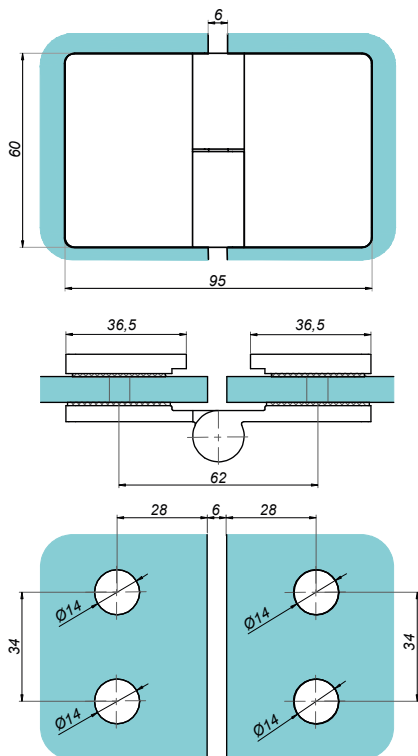

Lift hinge glass-glass left 180° VERONA SLIM

VER-SLIM-180-L-B

Product code	Finish
VER-SLIM-180-L-B	black
Properties	
Glass thickness	6-10 mm
Maximum load on 2 hinges	45 kg