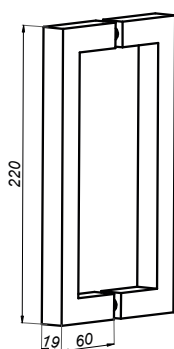

**Door handle 19x19 mm**  
**NLO-ZD-2856-B**

<b>Product code</b>	<b>Finish</b>
NLO-ZD-2856-B	black
<b>Properties</b>	
Material	stainless steel

Door handle Ø19 mm

NLO-ZD-2816-B

Product code	Finish
NLO-ZD-2816-B	black
Properties	
Material	stainless steel