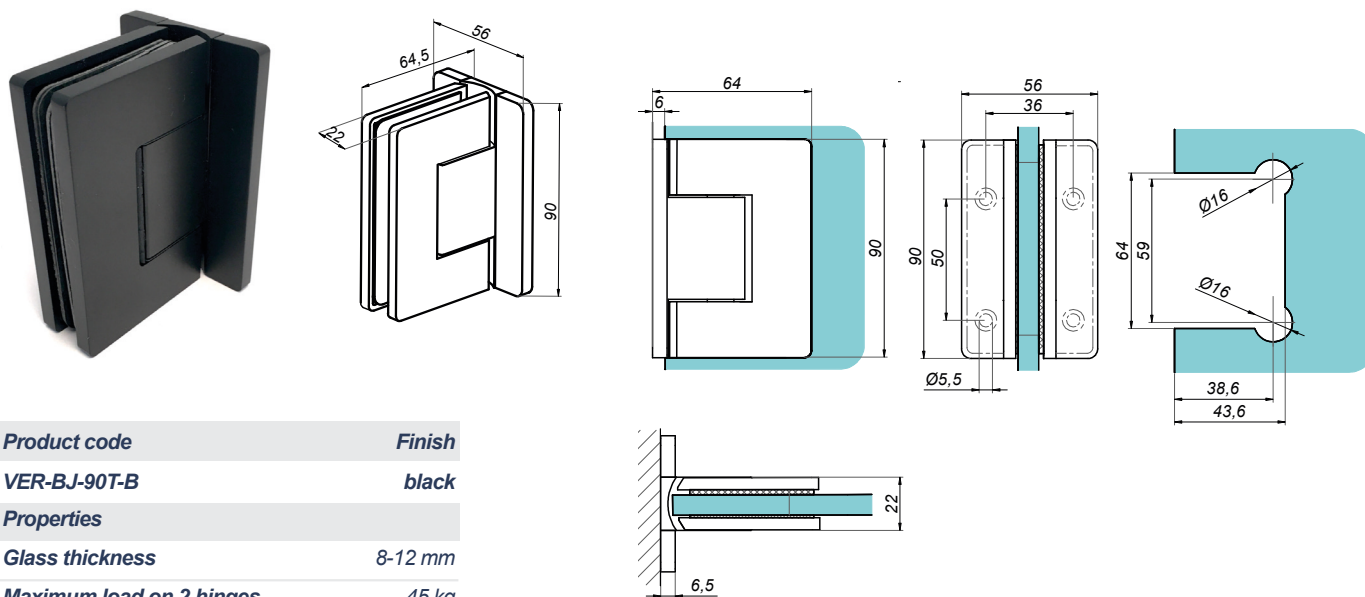

Swing hinge wall-glass 90° VERONA

VER-BJ-90T-B

Product code	Finish
VER-BJ-90T-B	black
Properties	
Glass thickness	8-12 mm
Maximum load on 2 hinges	45 kg
Material	brass
Adjustable closing angle