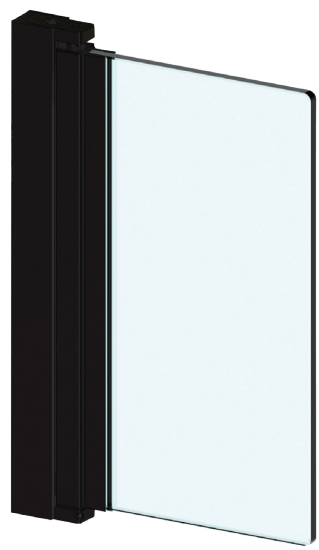

02

FITTINGS FOR
GLASS SHOWERS
BLACK SERIES