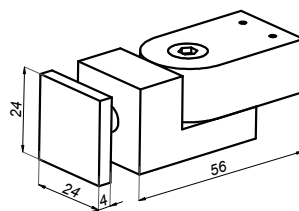

**Open side mounting bar-glass**

**NTKSQ821-G**

<b>Product code</b>	<b>Finish</b>
NTKSQ821-G	gold
<b>Properties</b>	
<b>Material</b>	brass

**Adjustable mounting bar-glass**

**NTKSQ822-G**

<b>Product code</b>	<b>Finish</b>
NTKSQ822-G	gold
<b>Properties</b>	
<b>Material</b>	brass