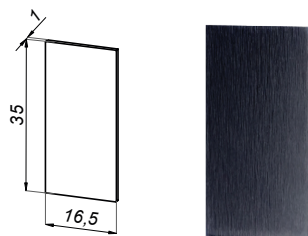

Endcap for „U” profile

NLO-KP-2961-10-Z-B

Product code	Finish
NLO-KP-2961-10-Z-B	black
Properties	
Material	stainless steel

Endcap for „U” profile

NLO-KP-3500-Z-B

<b>Product code</b>	<b>Finish</b>
NLO-KP-3500-Z-B	black
<b>Properties</b>	
<b>Material</b>	stainless steel