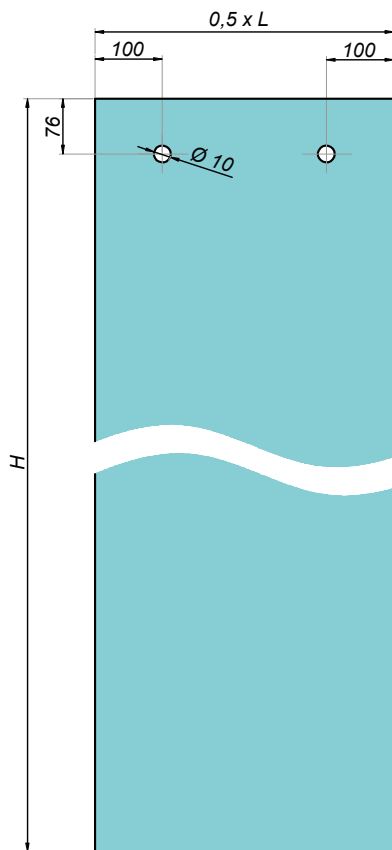

Point holder for fixed panel

NPC1213-G

Product code	Finish
NPC1213-G	gold
Properties	
Material	stainless steel

Mounting schema  
S003 system

Scale 2:1

fixed panel

glass door

Usage example no. 1