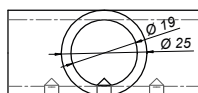

Three-way connector

NLO-KP-2726-B

Product code	Finish
NLO-KP-2726-B	black
Properties	
Material	brass