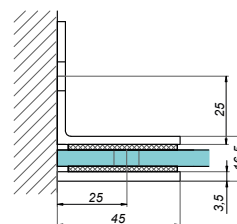

Connector glass-glass 90°

NTL7090-B

Product code	Finish
NTL7090-B	black
Properties	
Glass thickness	8-12 mm
Material	brass

Adjustable connector wall-glass

NTL7090AD-B

Product code	Finish
NTL7090AD-B	black
Properties	
Glass thickness	8-12 mm
Material	brass