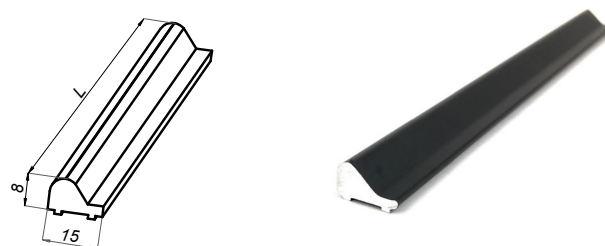

Doorstep

NTFALL11-B

Product code	Finish
NTFALL11-B	black
Properties	
Material	aluminium
Length	2000 mm