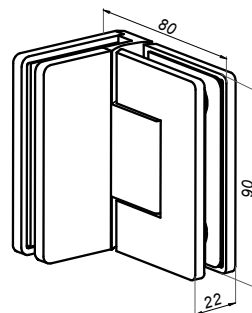

Swing hinge glass-glass 90° VERONA

VER-BJ-90GG-B

Product code	Finish
VER-BJ-90GG-B	black
Properties	
Glass thickness	8-12 mm
Maximum load on 2 hinges	45 kg
Material	brass
Adjustable closing angle	

Swing hinge glass-glass 135° VERONA

VER-BJ-135-B