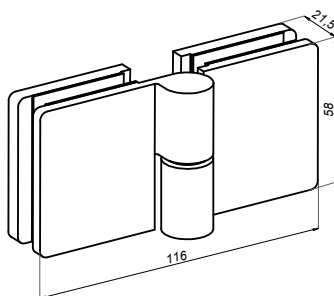

Lift hinge glass-glass right 180° VERONA

VER-180-R-B

Product code	Finish
VER-180-R-B	black
Properties	
Glass thickness	8-12 mm
Maximum load on 2 hinges	45 kg
Material	brass