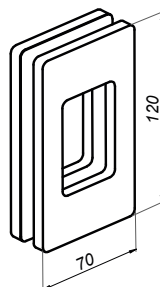

Sliding door handle

NTDL-55-B

Product code	Finish
NTDL-55-B	black
Properties	
Glass thickness	8-12 mm
Material	stainless steel

Sliding door handle

NTDL-70-B

Product code	Finish
NTDL-70-B	black
Properties	
Glass thickness	8 mm
Material	stainless steel