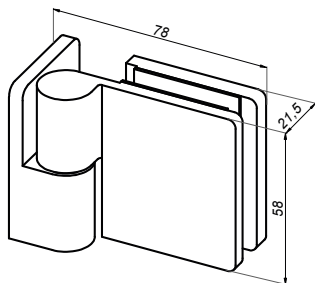

<b>Product code</b>	<b>Finish</b>
VER-SLIM-902-B	black
<b>Properties</b>	
<b>Glass thickness</b>	6-10 mm
<b>Material</b>	brass

Connector glass-glass VERONA SLIM

VER-SLIM-903-B

<b>Product code</b>	<b>Finish</b>
VER-SLIM-903-B	black
<b>Properties</b>	
<b>Glass thickness</b>	6-10 mm
<b>Material</b>	brass

Lift hinge wall-glass left VERONA

VER-A90-L-B

<b>Product code</b>	<b>Finish</b>
VER-A90-L-B	black
<b>Properties</b>	
Glass thickness	8-12 mm
Maximum load on 2 hinges	45 kg
Material	brass

Lift hinge wall-glass left 90° VERONA