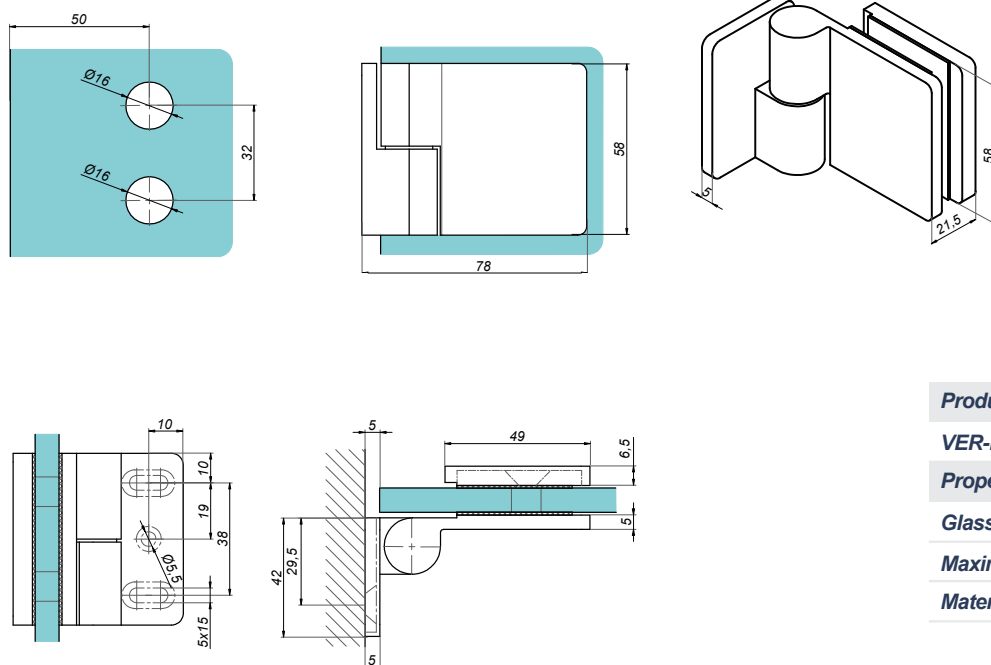

Lift hinge wall-glass left 90° VERONA

VER-B90-L-B