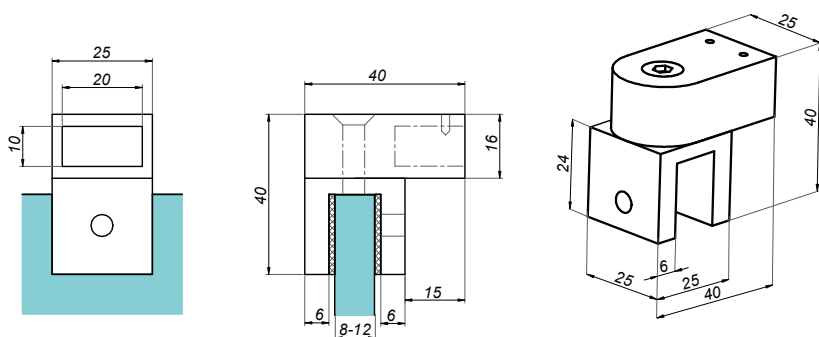

Adjustable mounting bar-glass

NTKSQ820-B

Product code	Finish
NTKSQ820-B	black
Properties	
Material	brass