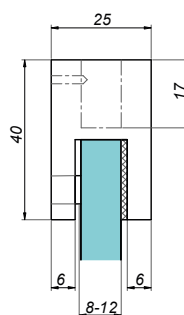

Mounting bar-glass-ceiling

NTKSQ817B-B

Product code	Finish
NTKSQ817B-B	black
Properties	
Material	brass