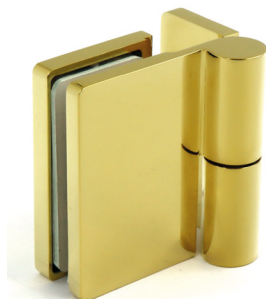

## Lift hinge wall-glass 90° left VERONA SLIM

VER-SLIM-90-L-G

<b>Product code</b>	<b>Finish</b>
VER-SLIM-90-L-G	gold
<b>Properties</b>	
Glass thickness	6-10 mm
Maximum load on 2 hinges	45 kg

## Lift hinge wall-glass 90° right VERONA SLIM

VER-SLIM-90-R-G

<b>Product code</b>	<b>Finish</b>
VER-SLIM-90-R-G	gold
<b>Properties</b>	
Glass thickness	6-10 mm
Maximum load on 2 hinges	45 kg

Lift hinge wall-glass 90° left VERONA SLIM