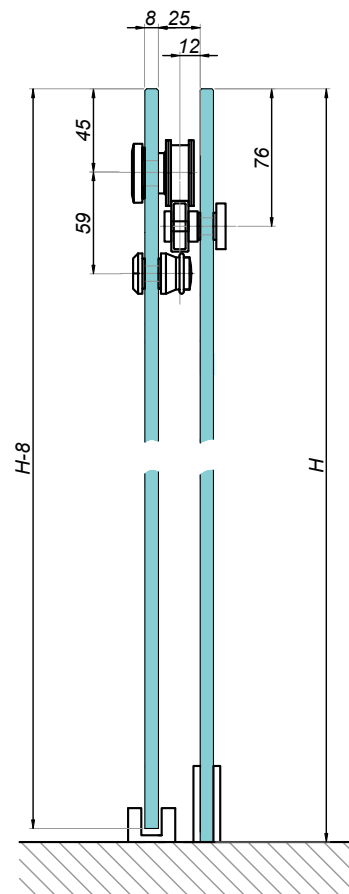

Attention: For mounting purposes, header bar needs 2 holes:

2x Ø10mm through the bar

Product code	Finish
NLO-DP03-S003-G	gold
Properties	
Max. door weight	65 kg
Glass thickness	8-12 mm
Material	stainless steel
Max. length	2000 mm

Header bar

NLO-DP03-S003-8-2-G

Product code	L	Finish
NLO-DP03-S003-8-2-G	2000 mm	gold
Properties		
Material	stainless steel	

Connector bar-bar 90°

NLO-DP03-S003-3-G

Product code	Finish
NLO-DP03-S003-3-G	gold
Properties	
Material	stainless steel

Point holder for fixed panel

NPC1213-G

Product code	Finish
NPC1213-G	gold
Properties	
Material	stainless steel

Mounting schema  
S003 system

Scale 2:1

fixed panel

glass door

Usage example no. 1