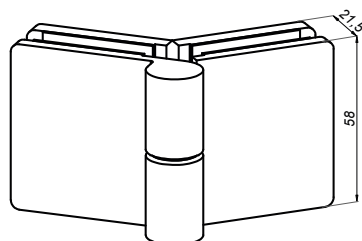

Product code	Finish
VER-135-R-B	black
Properties	
Glass thickness	8-12 mm
Maximum load on 2 hinges	45 kg
Material	brass