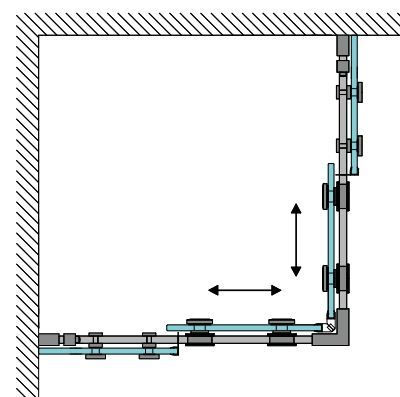

Usage example no. 3

Corner shower -
double sliding door

To properly design the cabin,
please contact our sales specialists.
Be careful! Different glass preparation!