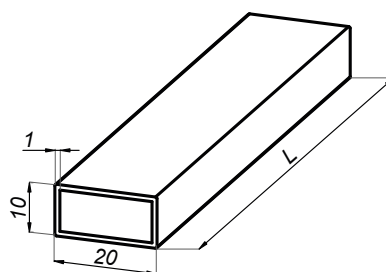

**Adjustable mounting bar-bar**

**NTKSQ823-G**

<b>Product code</b>	<b>Finish</b>
NTKSQ823-G	gold
<b>Properties</b>	
<b>Material</b>	brass

**Stabilizer bar 10x20mm**

**NTK1020-G**

<b>Product code</b>	<b>L</b>	<b>Finish</b>
NTK1020-1000-G	1000 mm	gold
NTK1020-1500-G	1500 mm	gold
<b>Properties</b>		
<b>Material</b>	stainless steel	