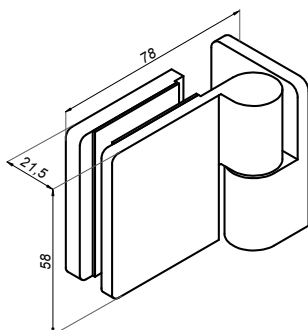

Lift hinge wall-glass left 90° VERONA

VER-A90-R-B