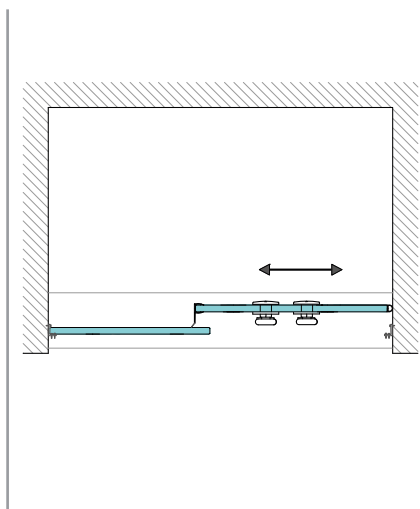

Usage example no. 2

Wall-wall shower -
single sliding door