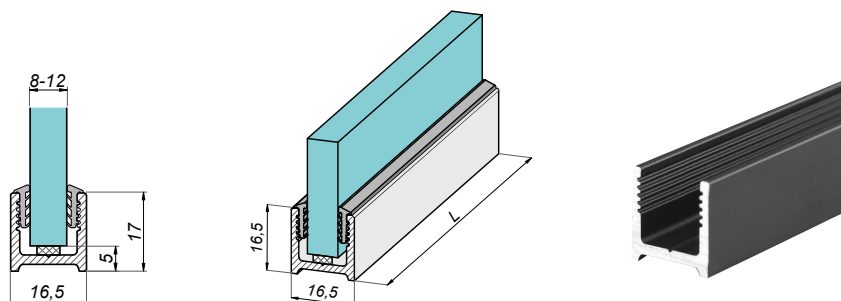

Endcap for „U” profile

NLO-KP-3000-Z-B

<b>Product code</b>	<b>Finish</b>
NLO-KP-3000-Z-B	black
<b>Properties</b>	
<b>Material</b>	stainless steel

„U” Profile

NLO-KP-3000-B

<b>Product code</b>	<b>L</b>	<b>Finish</b>
NLO-KP-3000-2,0-B	2000 mm	black
NLO-KP-3000-2,5-B	2500 mm	black
NLO-KP-3000-3,0-B	3000 mm	black
NLO-KP-3000-5,0-B	5000 mm	black
NLO-KP-3000-6,0-B	6000 mm	black
<b>Properties</b>		
<b>Material</b>	aluminium	
<b>Glass thickness</b>	8-12 mm	