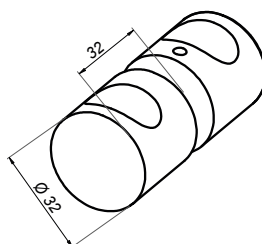

Door knob

NLO-GŁ-2803-B

Product code	Finish
NLO-KP-2803-B	black
Properties	
Glass thickness	8-12 mm
Material	brass