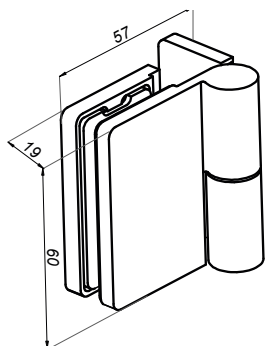

Lift hinge wall-glass 90° right VERONA SLIM

VER-SLIM-90-R-B

Product code	Finish
VER-SLIM-90-R-B	black
Properties	
Glass thickness	6-10 mm
Maximum load on 2 hinges	45 kg