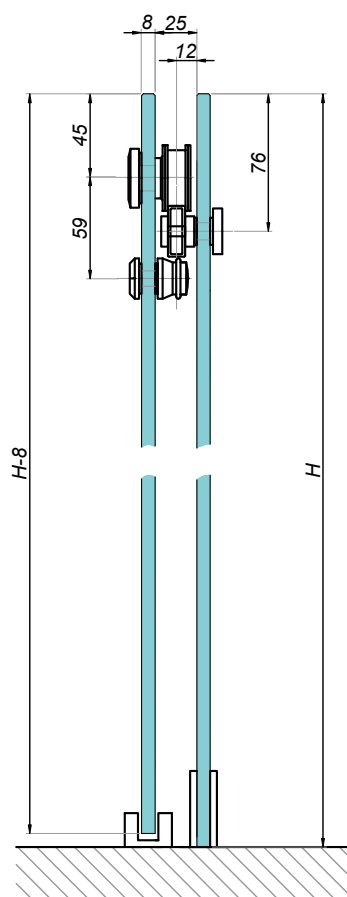

Point holder for fixed panel

NPC1213-B

Product code	Finish
NPC1213-B	black
Properties	
Material	stainless steel

Mounting schema

S003 system

Scale 2:1

fixed panel

glass door