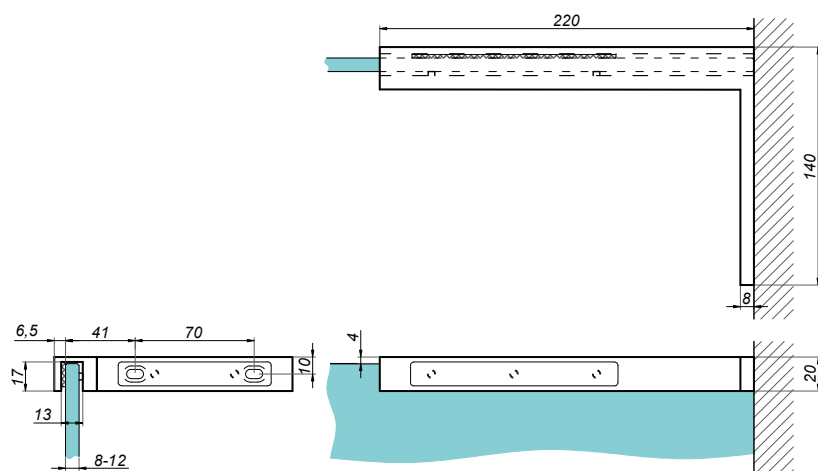

Left corner stabilizer 220x140

C500L-G

Product code	Finish
C500L-G	gold
Properties	
Material	brass
Glass thickness	8-12 mm
Drilling holes in glass not needed	

Left corner stabilizer 220x140

C500R-G