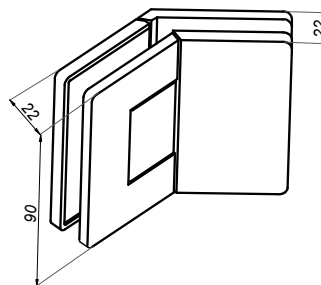

Swing hinge glass-glass 135° VERONA

VER-BJ-135-G