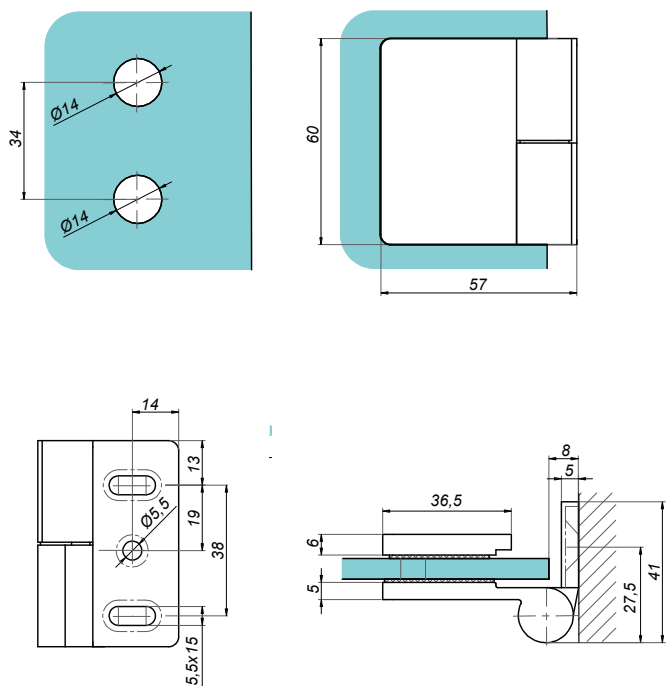

Lift hinge wall-glass 90° right VERONA SLIM

VER-SLIM-90-R-B

Product code	Finish
VER-SLIM-90-R-B	black
Properties	
Glass thickness	6-10 mm
Maximum load on 2 hinges	45 kg