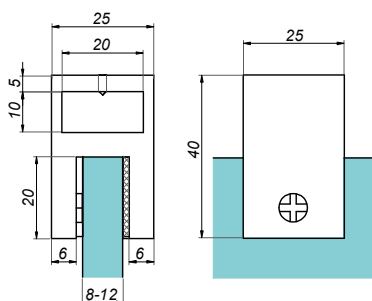

Product code	Finish
NTKSQ818-G	gold
Properties	
Material	brass