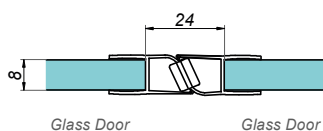

Seal

NLO-KP-2906

<b>Product code</b>	<b>Finish</b>
NLO-KP-2906-8-2,5-B	black
<b>Properties</b>	
<b>Length</b>	2500 mm
<b>Glass thickness</b>	8 mm

Seal

NLO-KP-2909

<b>Product code</b>	<b>Finish</b>
NLO-KP-2909-8-2,5-B	black
<b>Properties</b>	
<b>Length</b>	2500 mm
<b>Glass thickness</b>	8 mm