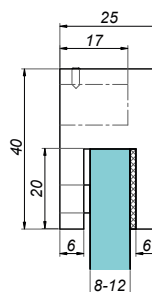

Closed mounting bar-glass 90°

NTKSQ817-B

Product code	Finish
NTKSQ817-B	black
Properties	
Material	brass