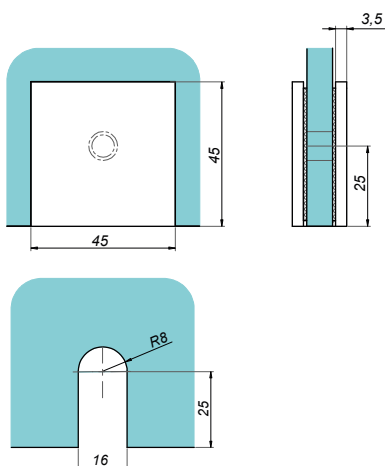

Connector wall-glass

NTL7000D1-B

Product code	Finish
NTL7000D1-B	black
Properties	
Glass thickness	8-12 mm
Material	brass