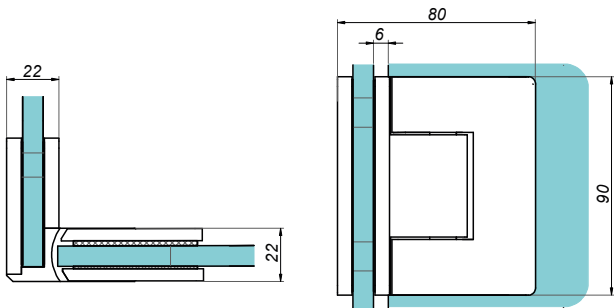

01

FITTINGS FOR  
GLASS SHOWERS  
**GOLD SERIES**

Swing hinge wall-glass 90° VERONA

VER-BJ-90-G

<b>Product code</b>	<b>Finish</b>
VER-BJ-90-G	gold
<b>Properties</b>	
Glass thickness	8-12 mm
Maximum load on 2 hinges	45 kg
Material	brass
Adjustable closing angle	

Swing hinge glass-glass 180° VERONA

VER-BJ-180-G

<b>Product code</b>	<b>Finish</b>
VER-BJ-180-G	gold
<b>Properties</b>	
Glass thickness	8-12 mm
Maximum load on 2 hinges	45 kg
Material	brass
Adjustable closing angle	

Swing hinge glass-glass 90° VERONA

VER-BJ-90GG-G

<b>Product code</b>	<b>Finish</b>
VER-BJ-90GG-G	gold
<b>Properties</b>	
Glass thickness	8-12 mm
Maximum load on 2 hinges	45 kg
Material	brass
Adjustable closing angle $\pm 10^\circ$ relative to starting position	