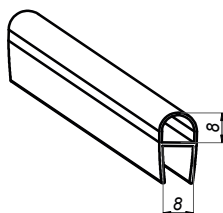

Seal

NLO-KP-2910