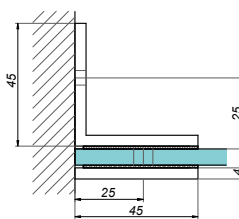

#### NTL7000D1-B

<b>Product code</b>	<b>Finish</b>
NTL7000D1-B	black
<b>Properties</b>	
Glass thickness	8-12 mm
Material	brass

Connector wall-glass 90°

NTL7090D-B

Product code	Finish
NTL7090D-B	black
Properties	
Glass thickness	8-12 mm
Material	brass