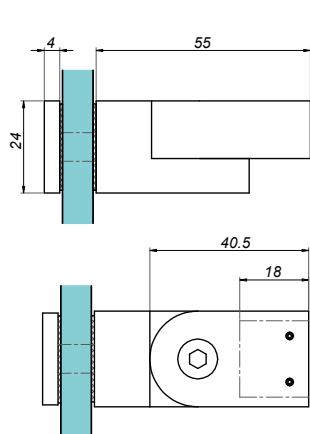

Adjustable mounting bar-glass

NTKSQ822-G

Product code	Finish
NTKSQ822-G	gold
Properties	
Material	brass

Adjustable mounting bar-bar

NTKSQ823-G