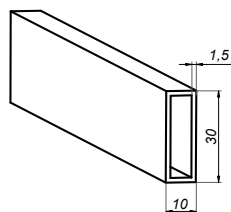

Header bar

NLO-DP03-S003-8-2-G

Product code	L	Finish
NLO-DP03-S003-8-2-G	2000 mm	gold
Properties		
Material	stainless steel