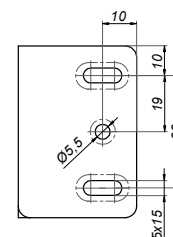

Product code	Finish
VER-A90-L-B	black
Properties	
Glass thickness	8-12 mm
Maximum load on 2 hinges	45 kg
Material	brass