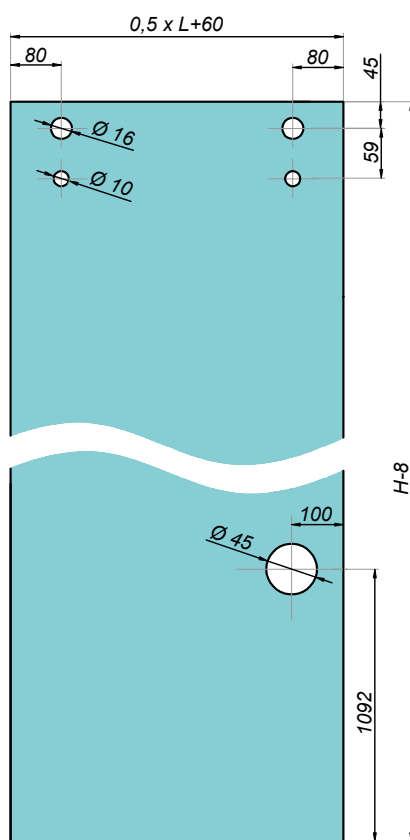

Point holder for fixed panel

NPC1213-B

Product code	Finish
NPC1213-B	black
Properties	
Material	stainless steel

Mounting schema

S003 system

Scale 2:1

fixed panel

glass door