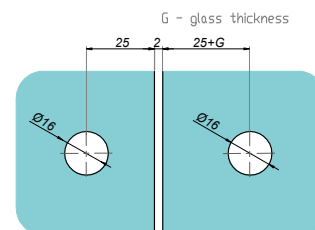

#### NTL7000D1-B

<b>Product code</b>	<b>Finish</b>
NTL7000D1-B	black
<b>Properties</b>	
Glass thickness	8-12 mm
Material	brass

Connector wall-glass 90°

NTL7090D-B

Product code	Finish
NTL7090D-B	black
Properties	
Glass thickness	8-12 mm
Material	brass

Connector glass-glass 90°

NTL7090-B

Product code	Finish
NTL7090-B	black
Properties	
Glass thickness	8-12 mm
Material	brass

Adjustable connector wall-glass

NTL7090AD-B

Product code	Finish
NTL7090AD-B	black
Properties	
Glass thickness	8-12 mm
Material	brass