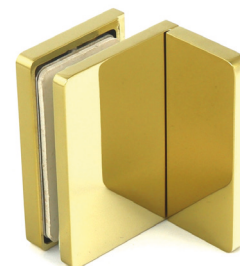

VER-SLIM-180-R-G

<b>Product code</b>	<b>Finish</b>
VER-SLIM-180-R-G	gold
<b>Properties</b>	
Glass thickness	6-10 mm
Maximum load on 2 hinges	45 kg

Connector wall-glass VERONA SLIM

VER-SLIM-900-G

<b>Product code</b>	<b>Finish</b>
VER-SLIM-900-G	gold
<b>Properties</b>	
<b>Glass thickness</b>	6-10 mm
<b>Material</b>	brass

Connector wall-glass 90° VERONA SLIM

VER-SLIM-901-G

<b>Product code</b>	<b>Finish</b>
VER-SLIM-901-G	gold
<b>Properties</b>	
<b>Glass thickness</b>	6-10 mm
<b>Material</b>	brass

Connector glass-glass 90° VERONA SLIM