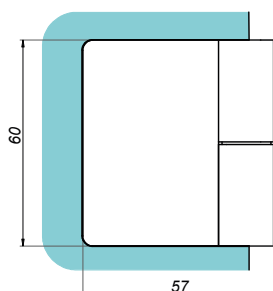

## Lift hinge wall-glass 90° left VERONA SLIM

VER-SLIM-90-L-G

<b>Product code</b>	<b>Finish</b>
VER-SLIM-90-L-G	gold
<b>Properties</b>	
Glass thickness	6-10 mm
Maximum load on 2 hinges	45 kg

## Lift hinge wall-glass 90° right VERONA SLIM

VER-SLIM-90-R-G

<b>Product code</b>	<b>Finish</b>
VER-SLIM-90-R-G	gold
<b>Properties</b>	
Glass thickness	6-10 mm
Maximum load on 2 hinges	45 kg

Lift hinge wall-glass 90° left VERONA SLIM