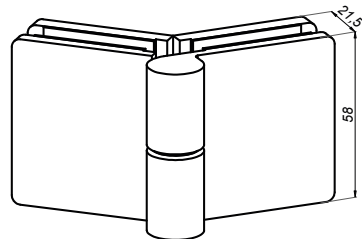

Lift hinge glass-glass left 135° VERONA

VER-135-L-B

Product code	Finish
VER-135-L-B	black
Properties	
Glass thickness	8-12 mm
Maximum load on 2 hinges	45 kg
Material	brass

Lift hinge glass-glass right 135° VERONA

VER-135-R-B