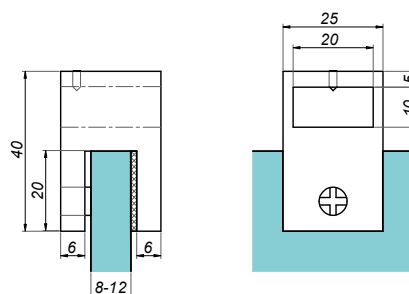

Open mounting bar-glass 90°

NTKSQ816-G

Product code	Finish
NTKSQ816-G	gold
Properties	
Material	brass