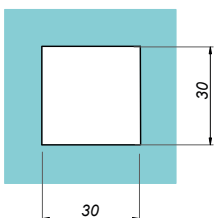

Door knob

NLO-GŁ-51-B

Product code	Finish
NLO-GŁ-51-B	black
Properties	
Glass thickness	8-12 mm
Material	brass