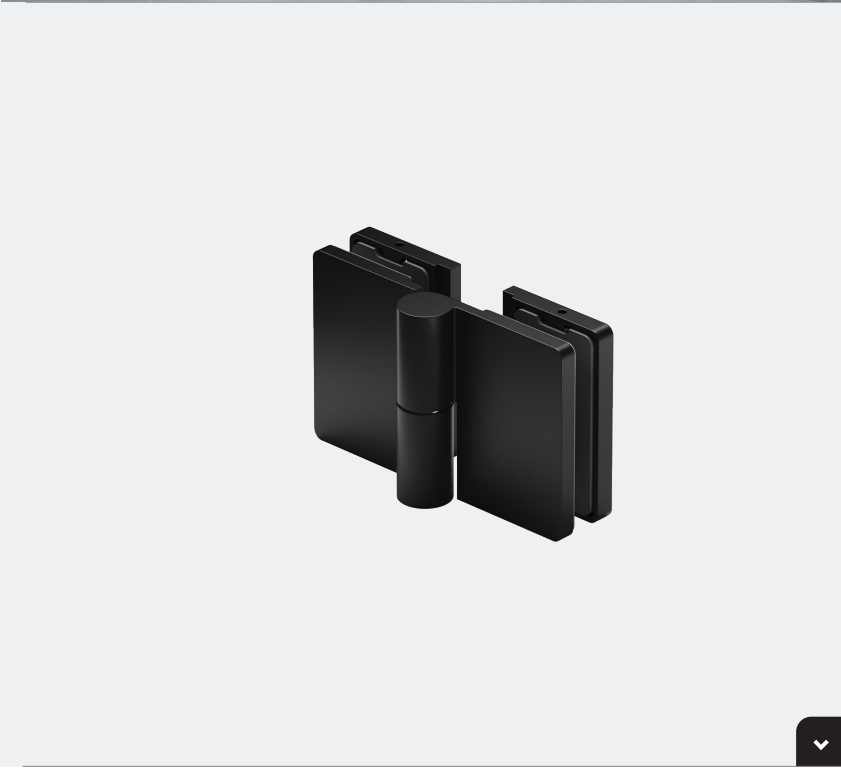

02

FITTINGS FOR
GLASS SHOWERS
BLACK SERIES