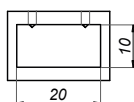

Product code	Finish
NTKSQ823-G	gold
Properties	
Material	brass