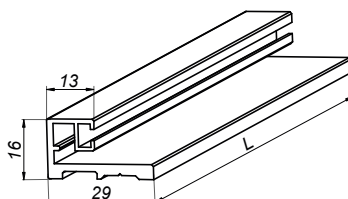

Aluminium seal profile

NG-NFK-B

<b>Product code</b>	<b>Finish</b>
NG-NFK-B	black
<b>Properties</b>	
Length	2000 mm
Material	aluminium

Prepared for 8 mm seals

Connector 90° doorstep-doorstep

NTFA90-B

<b>Product code</b>	<b>Finish</b>
NTFA90-B	black
<b>Properties</b>	
<b>Material</b>	ABS