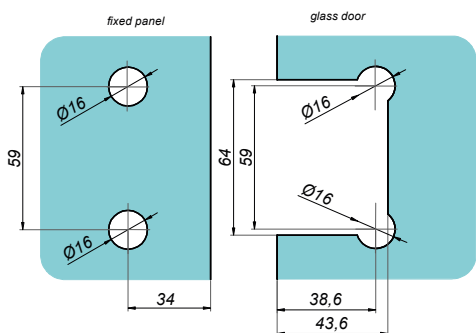

01

FITTINGS FOR  
GLASS SHOWERS  
**GOLD SERIES**

Swing hinge wall-glass 90° VERONA

VER-BJ-90-G

<b>Product code</b>	<b>Finish</b>
VER-BJ-90-G	gold
<b>Properties</b>	
Glass thickness	8-12 mm
Maximum load on 2 hinges	45 kg
Material	brass
Adjustable closing angle	

02

FITTINGS FOR  
GLASS SHOWERS  
**BLACK SERIES**

Swing hinge wall-glass 90° VERONA

VER-BJ-90-B

<b>Product code</b>	<b>Finish</b>
VER-BJ-90-B	black
<b>Properties</b>	
Glass thickness	8-12 mm
Maximum load on 2 hinges	45 kg
Material	brass
Adjustable closing angle	

Swing hinge wall-glass 90° VERONA

VER-BJ-90T-B

<b>Product code</b>	<b>Finish</b>
VER-BJ-90T-B	black
<b>Properties</b>	
Glass thickness	8-12 mm
Maximum load on 2 hinges	45 kg
Material	brass
Adjustable closing angle	

Swing hinge glass-glass 90° VERONA

VER-BJ-90GG-B

<b>Product code</b>	<b>Finish</b>
VER-BJ-90GG-B	black
<b>Properties</b>	
Glass thickness	8-12 mm
Maximum load on 2 hinges	45 kg
Material	brass
Adjustable closing angle	