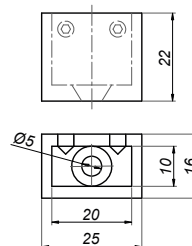

Product code	Finish
NTKSQ807-G	gold
Properties	
Material	brass