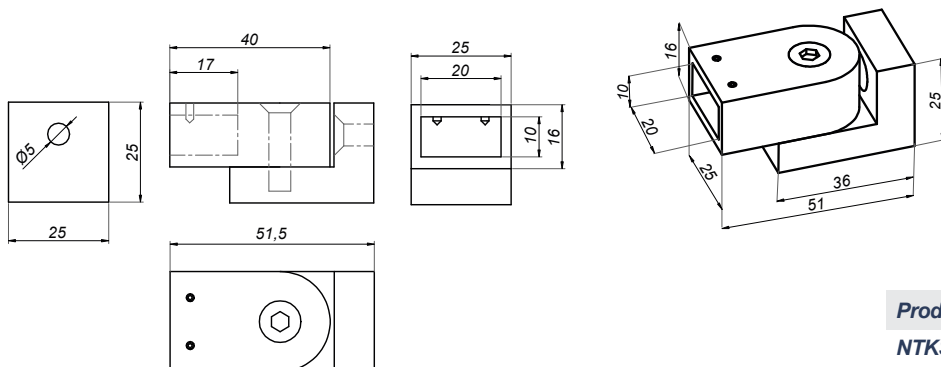

Adjustable mounting wall-bar

NTKSQ819-B

Product code	Finish
NTKSQ819-B	black
Properties	
Material	brass