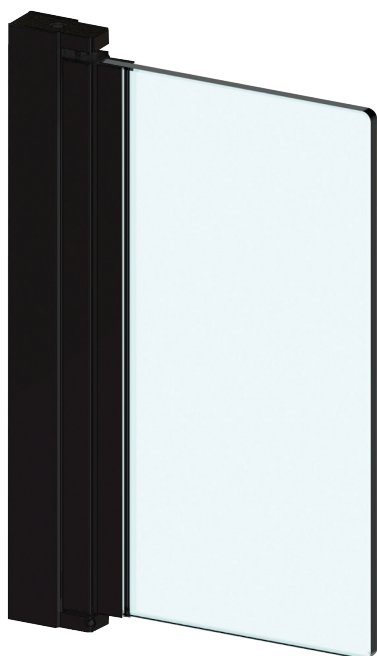

Screen hinge wall-glass

NLO-KP-S012P

Product code	Glass thickness	Hinge length	Finish
NLO-KP-S012-2,1-6-B	6 mm	2100 mm	black
Properties			
Material	aluminium		
Maximum load	35 kg		
Maximum width of glass	900 mm