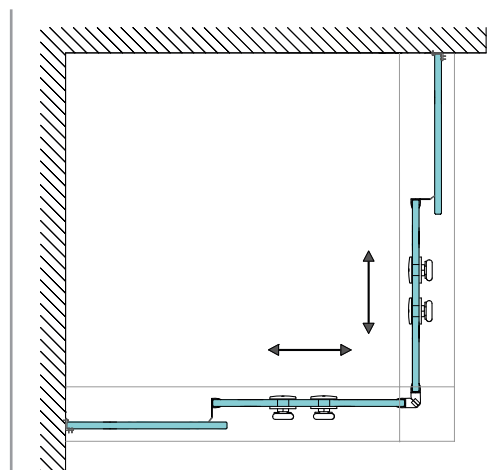

Usage example no. 3

Corner shower -
double sliding door

To properly design the cabin,
please contact our sales specialists.
Be careful! Different glass preparation!