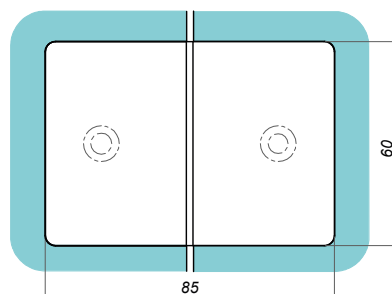

VER-SLIM-902-G

<b>Product code</b>	<b>Finish</b>
VER-SLIM-902-G	gold
<b>Properties</b>	
Glass thickness	6-10 mm
Material	brass

Connector glass-glass VERONA SLIM

VER-SLIM-903-G

<b>Product code</b>	<b>Finish</b>
VER-SLIM-903-G	gold
<b>Properties</b>	
Glass thickness	6-10 mm
Material	brass