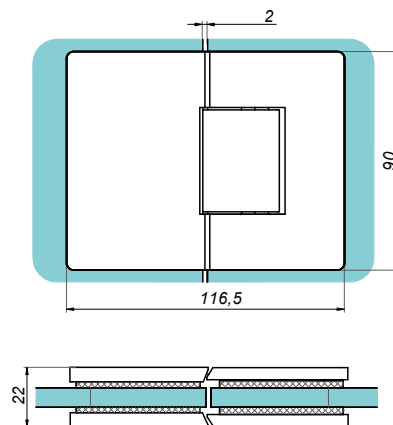

Swing hinge glass-glass 180° VERONA

VER-BJ-180-B

Product code	Finish
VER-BJ-180-B	black
Properties	
Glass thickness	8-12 mm
Maximum load on 2 hinges	45 kg
Material	brass
Adjustable closing angle