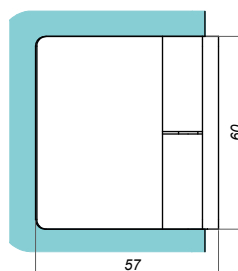

Lift hinge wall-glass 90° right VERONA SLIM

VER-SLIM-B90-R-B