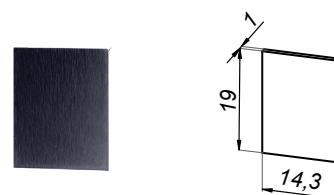

Endcap for „U” profile

NLO-KP-2961-10-Z-B

Product code	Finish
NLO-KP-2961-10-Z-B	black
Properties	
Material	stainless steel