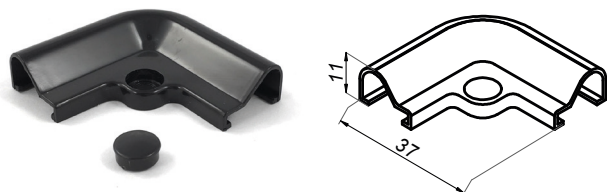

Aluminium seal profile

NG-NFK-B

<b>Product code</b>	<b>Finish</b>
NG-NFK-B	black
<b>Properties</b>	
Length	2000 mm
Material	aluminium

Prepared for 8 mm seals

Connector 90° doorstep-doorstep

NTFA90-B

<b>Product code</b>	<b>Finish</b>
NTFA90-B	black
<b>Properties</b>	
<b>Material</b>	ABS