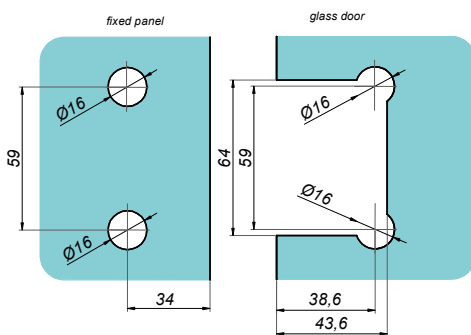

01

FITTINGS FOR  
GLASS SHOWERS  
**GOLD SERIES**

Swing hinge wall-glass 90° VERONA

VER-BJ-90-G

<b>Product code</b>	<b>Finish</b>
VER-BJ-90-G	gold
<b>Properties</b>	
Glass thickness	8-12 mm
Maximum load on 2 hinges	45 kg
Material	brass
Adjustable closing angle	

Swing hinge glass-glass 180° VERONA

VER-BJ-180-G

<b>Product code</b>	<b>Finish</b>
VER-BJ-180-G	gold
<b>Properties</b>	
Glass thickness	8-12 mm
Maximum load on 2 hinges	45 kg
Material	brass
Adjustable closing angle	

Swing hinge glass-glass 90° VERONA

VER-BJ-90GG-G

<b>Product code</b>	<b>Finish</b>
VER-BJ-90GG-G	gold
<b>Properties</b>	
Glass thickness	8-12 mm
Maximum load on 2 hinges	45 kg
Material	brass
Adjustable closing angle $\pm 10^\circ$ relative to starting position	