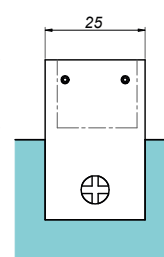

Mounting bar-glass-ceiling

NTKSQ817B-B

Product code	Finish
NTKSQ817B-B	black
Properties	
Material	brass