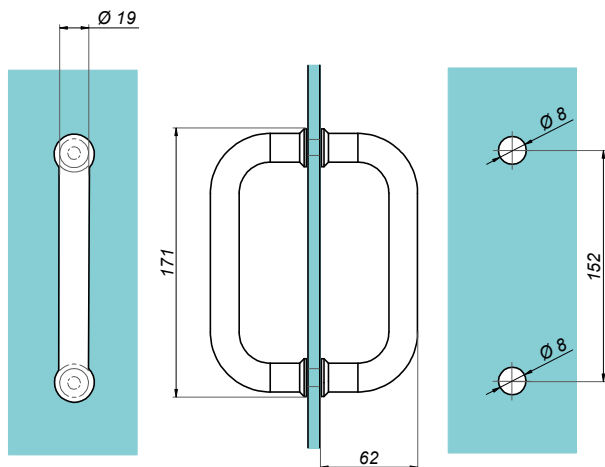

Door handle Ø19 mm

NLO-ZD-2816-B

Product code	Finish
NLO-ZD-2816-B	black
Properties	
Material	stainless steel