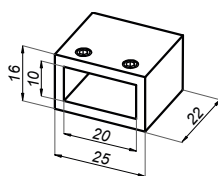

Product code	Finish
NTKSQ807-G	gold
Properties	
Material	brass