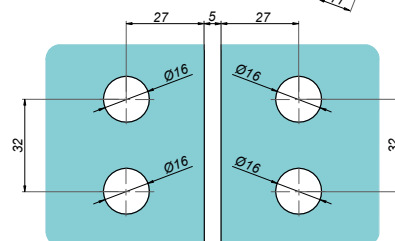

Product code	Finish
VER-135-R-B	black
Properties	
Glass thickness	8-12 mm
Maximum load on 2 hinges	45 kg
Material	brass