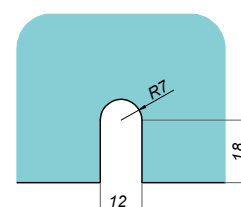

Connector wall-glass VERONA SLIM

VER-SLIM-900-B

Product code	Finish
VER-SLIM-900-B	black
Properties	
Glass thickness	6-10 mm
Material	brass