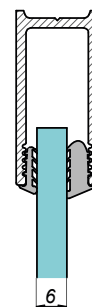

Seal for „U” Profiles

NLO-KP-3000-8

Product code	Finish
NLO-KP-3000-8	colourless
NLO-KP-3000-8-B	black
Properties	
Material	PVC

Seal for „U” Profiles

NLO-KP-3500-6

Product code	Finish
NLO-KP-3500-6	colourless
NLO-KP-3500-6-B	black
Properties	
Material	PVC