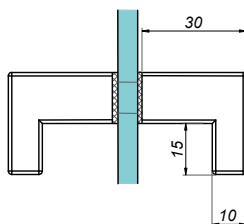

Door knob
NLO-GŁ-52-B

Product code	Finish
NLO-GŁ-52-B	black
Properties	
Glass thickness	8-12 mm
Material	brass