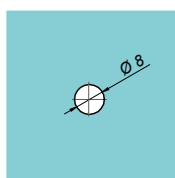

Door knob

NLO-GŁ-51-B

Product code	Finish
NLO-GŁ-51-B	black
Properties	
Glass thickness	8-12 mm
Material	brass