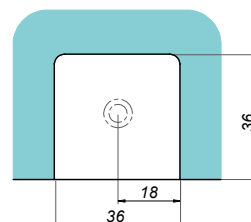

Connector wall-glass VERONA SLIM

VER-SLIM-900-B

Product code	Finish
VER-SLIM-900-B	black
Properties	
Glass thickness	6-10 mm
Material	brass