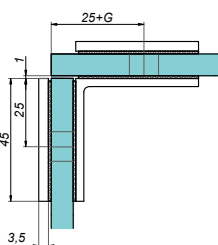

#### NTL7000D1-B

<b>Product code</b>	<b>Finish</b>
NTL7000D1-B	black
<b>Properties</b>	
Glass thickness	8-12 mm
Material	brass

Connector wall-glass 90°

NTL7090D-B

Product code	Finish
NTL7090D-B	black
Properties	
Glass thickness	8-12 mm
Material	brass

Connector glass-glass 90°

NTL7090-B

Product code	Finish
NTL7090-B	black
Properties	
Glass thickness	8-12 mm
Material	brass

Adjustable connector wall-glass

NTL7090AD-B

Product code	Finish
NTL7090AD-B	black
Properties	
Glass thickness	8-12 mm
Material	brass