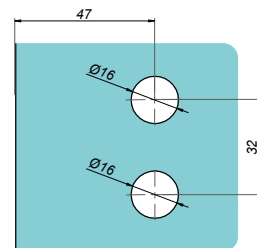

Lift hinge wall-glass left VERONA

VER-A90-L-B