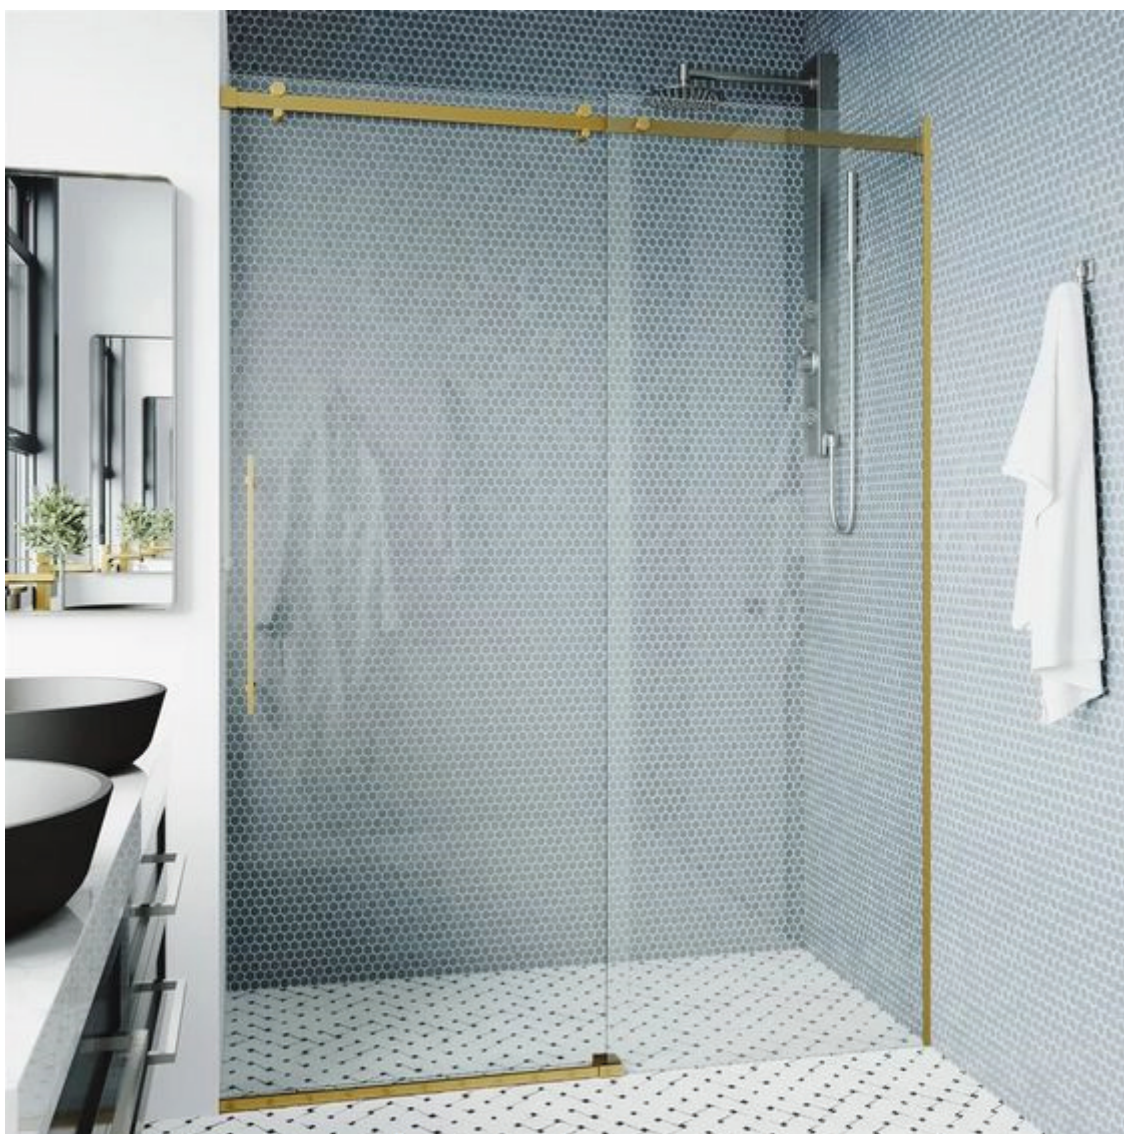

Sliding system

S003-G