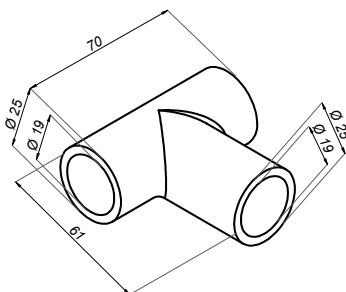

Three-way connector

NLO-KP-2726-B

Product code	Finish
NLO-KP-2726-B	black
Properties	
Material	brass