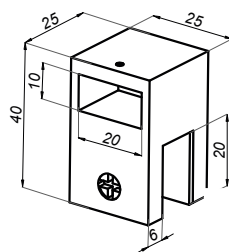

Closed mounting bar-glass 90°

NTKSQ817-G

Product code	Finish
NTKSQ817-G	gold
Properties	
Material	brass