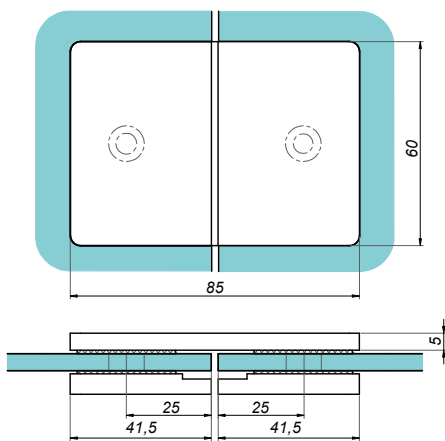

Connector glass-glass VERONA SLIM

VER-SLIM-903-B