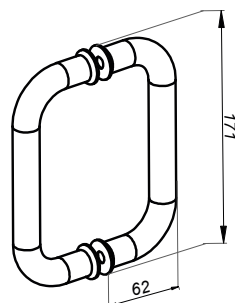

Door handle Ø19 mm

NLO-ZD-2816-B

Product code	Finish
NLO-ZD-2816-B	black
Properties	
Material	stainless steel