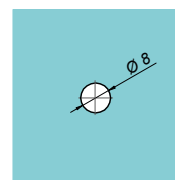

Door knob
NLO-GŁ-52-B

Product code	Finish
NLO-GŁ-52-B	black
Properties	
Glass thickness	8-12 mm
Material	brass