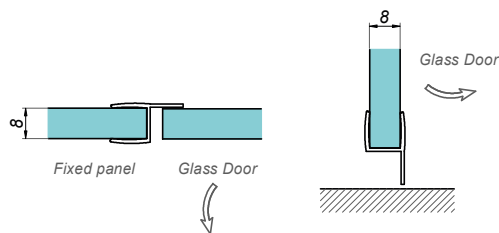

Product code	Finish
NLO-KP-2905S-8-2,5-B	black
Properties	
Length	2500 mm
Glass thickness	8 mm