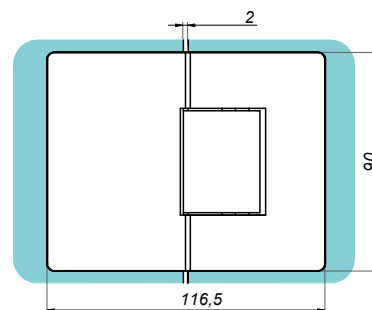

01

FITTINGS FOR  
GLASS SHOWERS  
**GOLD SERIES**

Swing hinge wall-glass 90° VERONA

VER-BJ-90-G

<b>Product code</b>	<b>Finish</b>
VER-BJ-90-G	gold
<b>Properties</b>	
Glass thickness	8-12 mm
Maximum load on 2 hinges	45 kg
Material	brass
Adjustable closing angle	

Swing hinge glass-glass 180° VERONA

VER-BJ-180-G

<b>Product code</b>	<b>Finish</b>
VER-BJ-180-G	gold
<b>Properties</b>	
Glass thickness	8-12 mm
Maximum load on 2 hinges	45 kg
Material	brass
Adjustable closing angle	