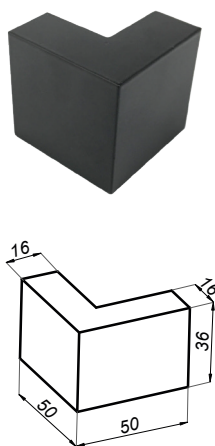

Header bar

NLO-DP03-S003-8-2-B

Product code	L	Finish
NLO-DP03-S003-8-2-B	2000 mm	black
Properties		
Material	stainless steel	

Connector bar-bar 90°

NLO-DP03-S003-3-B

Product code	Finish
NLO-DP03-S003-3-B	black
Properties	
Material	stainless steel