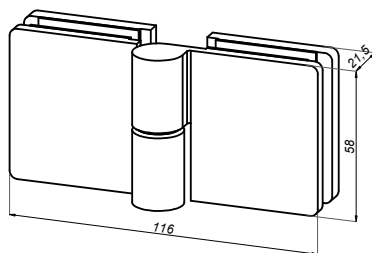

Lift hinge glass-glass right 180° VERONA

VER-180-L-B

Product code	Finish
VER-180-L-B	black
Properties	
Glass thickness	8-12 mm
Maximum load on 2 hinges	45 kg
Material	brass