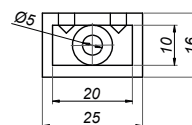

Mounting wall-bar 90°

NTKSQ807-G

Product code	Finish
NTKSQ807-B	black
Properties	
Material	brass