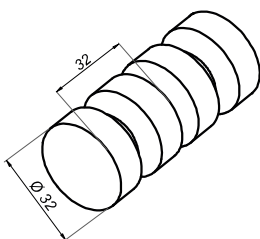

**Door knob**  
**NLO-GŁ-51-G**

<b>Product code</b>	<b>Finish</b>
NLO-GŁ-51-G	gold
<b>Properties</b>	
<b>Glass thickness</b>	8-12 mm
<b>Material</b>	brass

**Door knob**  
**NLO-GŁ-2801-G**

<b>Product code</b>	<b>Finish</b>
NLO-GŁ-2801-G	gold
<b>Properties</b>	
<b>Glass thickness</b>	8-12 mm
<b>Material</b>	brass

**Doorstep**  
**NTFALL11-G**

<b>Product code</b>	<b>Finish</b>
NTFALL11-G	gold
<b>Properties</b>	
<b>Material</b>	aluminium
<b>Length</b>	2000 mm

Door handle 19x19 mm

NLO-ZD-2856-G

Product code	Finish
NLO-ZD-2856-G	gold
Properties	
Material	Stainless steel

„U” Profile

NLO-KP-2961-G

Product code	L	Finish
NLO-KP-2961-2,5-G	2500 mm	gold
NLO-KP-2961-3,0-G	3000 mm	gold
Properties		
Material	aluminium	
Glass thickness	8 mm	