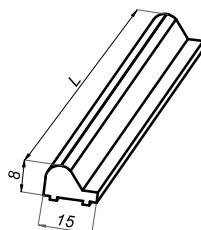

**Door knob**  
**NLO-GŁ-51-G**

<b>Product code</b>	<b>Finish</b>
NLO-GŁ-51-G	gold
<b>Properties</b>	
<b>Glass thickness</b>	8-12 mm
<b>Material</b>	brass

**Door knob**  
**NLO-GŁ-2801-G**

<b>Product code</b>	<b>Finish</b>
NLO-GŁ-2801-G	gold
<b>Properties</b>	
<b>Glass thickness</b>	8-12 mm
<b>Material</b>	brass

**Doorstep**  
**NTFALL11-G**

<b>Product code</b>	<b>Finish</b>
NTFALL11-G	gold
<b>Properties</b>	
<b>Material</b>	aluminium
<b>Length</b>	2000 mm

Door handle 19x19 mm

NLO-ZD-2856-G

Product code	Finish
NLO-ZD-2856-G	gold
Properties	
Material	Stainless steel

„U” Profile

NLO-KP-2961-G

Product code	L	Finish
NLO-KP-2961-2,5-G	2500 mm	gold
NLO-KP-2961-3,0-G	3000 mm	gold
Properties		
Material	aluminium	
Glass thickness	8 mm	