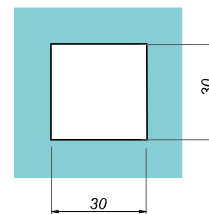

**Door knob**  
**NLO-GŁ-51-G**

<b>Product code</b>	<b>Finish</b>
NLO-GŁ-51-G	gold
<b>Properties</b>	
<b>Glass thickness</b>	8-12 mm
<b>Material</b>	brass

**Door knob**  
**NLO-GŁ-2801-G**

<b>Product code</b>	<b>Finish</b>
NLO-GŁ-2801-G	gold
<b>Properties</b>	
<b>Glass thickness</b>	8-12 mm
<b>Material</b>	brass

**Doorstep**  
**NTFALL11-G**

<b>Product code</b>	<b>Finish</b>
NTFALL11-G	gold
<b>Properties</b>	
<b>Material</b>	aluminium
<b>Length</b>	2000 mm

Door handle 19x19 mm

NLO-ZD-2856-G

Product code	Finish
NLO-ZD-2856-G	gold
Properties	
Material	Stainless steel

„U” Profile

NLO-KP-2961-G

Product code	L	Finish
NLO-KP-2961-2,5-G	2500 mm	gold
NLO-KP-2961-3,0-G	3000 mm	gold
Properties		
Material	aluminium	
Glass thickness	8 mm	