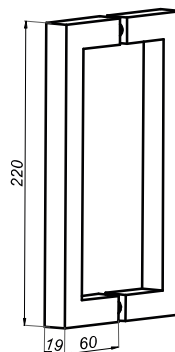

**Door knob**  
**NLO-GŁ-51-G**

<b>Product code</b>	<b>Finish</b>
NLO-GŁ-51-G	gold
<b>Properties</b>	
<b>Glass thickness</b>	8-12 mm
<b>Material</b>	brass

**Door knob**  
**NLO-GŁ-2801-G**

<b>Product code</b>	<b>Finish</b>
NLO-GŁ-2801-G	gold
<b>Properties</b>	
<b>Glass thickness</b>	8-12 mm
<b>Material</b>	brass

**Doorstep**  
**NTFALL11-G**

<b>Product code</b>	<b>Finish</b>
NTFALL11-G	gold
<b>Properties</b>	
<b>Material</b>	aluminium
<b>Length</b>	2000 mm

Door handle 19x19 mm

NLO-ZD-2856-G

Product code	Finish
NLO-ZD-2856-G	gold
Properties	
Material	Stainless steel

„U” Profile

NLO-KP-2961-G

Product code	L	Finish
NLO-KP-2961-2,5-G	2500 mm	gold
NLO-KP-2961-3,0-G	3000 mm	gold
Properties		
Material	aluminium	
Glass thickness	8 mm	