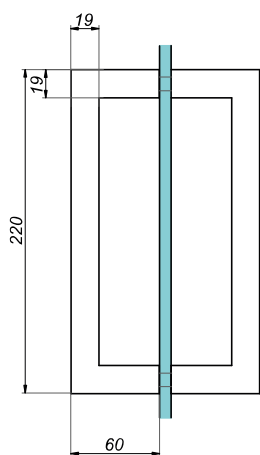

**Door knob**  
**NLO-GŁ-51-G**

<b>Product code</b>	<b>Finish</b>
NLO-GŁ-51-G	gold
<b>Properties</b>	
<b>Glass thickness</b>	8-12 mm
<b>Material</b>	brass

**Door knob**  
**NLO-GŁ-2801-G**

<b>Product code</b>	<b>Finish</b>
NLO-GŁ-2801-G	gold
<b>Properties</b>	
<b>Glass thickness</b>	8-12 mm
<b>Material</b>	brass

**Doorstep**  
**NTFALL11-G**

<b>Product code</b>	<b>Finish</b>
NTFALL11-G	gold
<b>Properties</b>	
<b>Material</b>	aluminium
<b>Length</b>	2000 mm

Door handle 19x19 mm

NLO-ZD-2856-G

Product code	Finish
NLO-ZD-2856-G	gold
Properties	
Material	Stainless steel

„U” Profile

NLO-KP-2961-G

Product code	L	Finish
NLO-KP-2961-2,5-G	2500 mm	gold
NLO-KP-2961-3,0-G	3000 mm	gold
Properties		
Material	aluminium	
Glass thickness	8 mm	