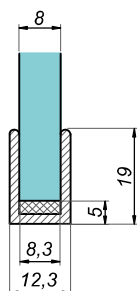

**Doorstep**  
**NTFALL11-G**

<b>Product code</b>	<b>Finish</b>
NTFALL11-G	gold
<b>Properties</b>	
<b>Material</b>	aluminium
<b>Length</b>	2000 mm

Door handle 19x19 mm

NLO-ZD-2856-G

Product code	Finish
NLO-ZD-2856-G	gold
Properties	
Material	Stainless steel

„U” Profile

NLO-KP-2961-G

Product code	L	Finish
NLO-KP-2961-2,5-G	2500 mm	gold
NLO-KP-2961-3,0-G	3000 mm	gold
Properties		
Material	aluminium	
Glass thickness	8 mm	