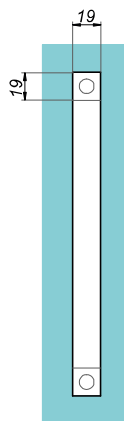

**Door knob**  
**NLO-GŁ-51-G**

<b>Product code</b>	<b>Finish</b>
NLO-GŁ-51-G	gold
<b>Properties</b>	
<b>Glass thickness</b>	8-12 mm
<b>Material</b>	brass

**Door knob**  
**NLO-GŁ-2801-G**

<b>Product code</b>	<b>Finish</b>
NLO-GŁ-2801-G	gold
<b>Properties</b>	
<b>Glass thickness</b>	8-12 mm
<b>Material</b>	brass

**Doorstep**  
**NTFALL11-G**

<b>Product code</b>	<b>Finish</b>
NTFALL11-G	gold
<b>Properties</b>	
<b>Material</b>	aluminium
<b>Length</b>	2000 mm

Door handle 19x19 mm

NLO-ZD-2856-G

Product code	Finish
NLO-ZD-2856-G	gold
Properties	
Material	Stainless steel

„U” Profile

NLO-KP-2961-G

Product code	L	Finish
NLO-KP-2961-2,5-G	2500 mm	gold
NLO-KP-2961-3,0-G	3000 mm	gold
Properties		
Material	aluminium	
Glass thickness	8 mm	