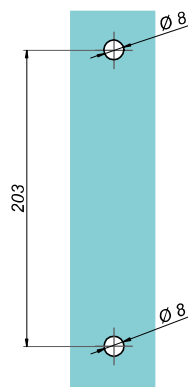

**Door knob**  
**NLO-GŁ-51-G**

<b>Product code</b>	<b>Finish</b>
NLO-GŁ-51-G	gold
<b>Properties</b>	
<b>Glass thickness</b>	8-12 mm
<b>Material</b>	brass

**Door knob**  
**NLO-GŁ-2801-G**

<b>Product code</b>	<b>Finish</b>
NLO-GŁ-2801-G	gold
<b>Properties</b>	
<b>Glass thickness</b>	8-12 mm
<b>Material</b>	brass

**Doorstep**  
**NTFALL11-G**

<b>Product code</b>	<b>Finish</b>
NTFALL11-G	gold
<b>Properties</b>	
<b>Material</b>	aluminium
<b>Length</b>	2000 mm

Door handle 19x19 mm

NLO-ZD-2856-G

Product code	Finish
NLO-ZD-2856-G	gold
Properties	
Material	Stainless steel

„U” Profile

NLO-KP-2961-G

Product code	L	Finish
NLO-KP-2961-2,5-G	2500 mm	gold
NLO-KP-2961-3,0-G	3000 mm	gold
Properties		
Material	aluminium	
Glass thickness	8 mm	