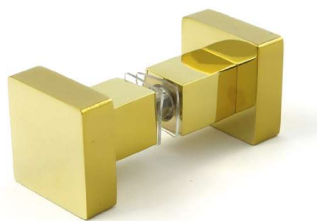

**Door knob**  
**NLO-GŁ-51-G**

<b>Product code</b>	<b>Finish</b>
NLO-GŁ-51-G	gold
<b>Properties</b>	
<b>Glass thickness</b>	8-12 mm
<b>Material</b>	brass

**Door knob**  
**NLO-GŁ-2801-G**

<b>Product code</b>	<b>Finish</b>
NLO-GŁ-2801-G	gold
<b>Properties</b>	
<b>Glass thickness</b>	8-12 mm
<b>Material</b>	brass

**Doorstep**  
**NTFALL11-G**

<b>Product code</b>	<b>Finish</b>
NTFALL11-G	gold
<b>Properties</b>	
<b>Material</b>	aluminium
<b>Length</b>	2000 mm

Door handle 19x19 mm

NLO-ZD-2856-G

Product code	Finish
NLO-ZD-2856-G	gold
Properties	
Material	Stainless steel

„U” Profile

NLO-KP-2961-G

Product code	L	Finish
NLO-KP-2961-2,5-G	2500 mm	gold
NLO-KP-2961-3,0-G	3000 mm	gold
Properties		
Material	aluminium	
Glass thickness	8 mm	