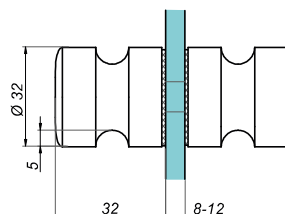

**Door knob**  
**NLO-GŁ-51-G**

<b>Product code</b>	<b>Finish</b>
NLO-GŁ-51-G	gold
<b>Properties</b>	
<b>Glass thickness</b>	8-12 mm
<b>Material</b>	brass

**Door knob**  
**NLO-GŁ-2801-G**

<b>Product code</b>	<b>Finish</b>
NLO-GŁ-2801-G	gold
<b>Properties</b>	
<b>Glass thickness</b>	8-12 mm
<b>Material</b>	brass

**Doorstep**  
**NTFALL11-G**

<b>Product code</b>	<b>Finish</b>
NTFALL11-G	gold
<b>Properties</b>	
<b>Material</b>	aluminium
<b>Length</b>	2000 mm

Door handle 19x19 mm

NLO-ZD-2856-G

Product code	Finish
NLO-ZD-2856-G	gold
Properties	
Material	Stainless steel

„U” Profile

NLO-KP-2961-G

Product code	L	Finish
NLO-KP-2961-2,5-G	2500 mm	gold
NLO-KP-2961-3,0-G	3000 mm	gold
Properties		
Material	aluminium	
Glass thickness	8 mm	