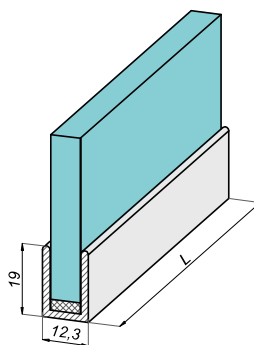

**Doorstep**  
**NTFALL11-G**

<b>Product code</b>	<b>Finish</b>
NTFALL11-G	gold
<b>Properties</b>	
<b>Material</b>	aluminium
<b>Length</b>	2000 mm

Door handle 19x19 mm

NLO-ZD-2856-G

Product code	Finish
NLO-ZD-2856-G	gold
Properties	
Material	Stainless steel

„U” Profile

NLO-KP-2961-G

Product code	L	Finish
NLO-KP-2961-2,5-G	2500 mm	gold
NLO-KP-2961-3,0-G	3000 mm	gold
Properties		
Material	aluminium	
Glass thickness	8 mm	