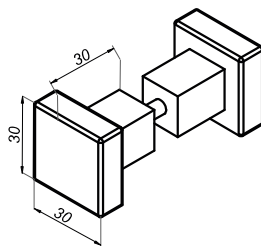

**Door knob**  
**NLO-GŁ-51-G**

<b>Product code</b>	<b>Finish</b>
NLO-GŁ-51-G	gold
<b>Properties</b>	
<b>Glass thickness</b>	8-12 mm
<b>Material</b>	brass

**Door knob**  
**NLO-GŁ-2801-G**

<b>Product code</b>	<b>Finish</b>
NLO-GŁ-2801-G	gold
<b>Properties</b>	
<b>Glass thickness</b>	8-12 mm
<b>Material</b>	brass

**Doorstep**  
**NTFALL11-G**

<b>Product code</b>	<b>Finish</b>
NTFALL11-G	gold
<b>Properties</b>	
<b>Material</b>	aluminium
<b>Length</b>	2000 mm

Door handle 19x19 mm

NLO-ZD-2856-G

Product code	Finish
NLO-ZD-2856-G	gold
Properties	
Material	Stainless steel

„U” Profile

NLO-KP-2961-G

Product code	L	Finish
NLO-KP-2961-2,5-G	2500 mm	gold
NLO-KP-2961-3,0-G	3000 mm	gold
Properties		
Material	aluminium	
Glass thickness	8 mm	