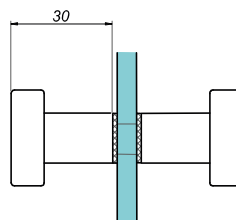

**Door knob**  
**NLO-GŁ-51-G**

<b>Product code</b>	<b>Finish</b>
NLO-GŁ-51-G	gold
<b>Properties</b>	
<b>Glass thickness</b>	8-12 mm
<b>Material</b>	brass

**Door knob**  
**NLO-GŁ-2801-G**

<b>Product code</b>	<b>Finish</b>
NLO-GŁ-2801-G	gold
<b>Properties</b>	
<b>Glass thickness</b>	8-12 mm
<b>Material</b>	brass

**Doorstep**  
**NTFALL11-G**

<b>Product code</b>	<b>Finish</b>
NTFALL11-G	gold
<b>Properties</b>	
<b>Material</b>	aluminium
<b>Length</b>	2000 mm

Door handle 19x19 mm

NLO-ZD-2856-G

Product code	Finish
NLO-ZD-2856-G	gold
Properties	
Material	Stainless steel

„U” Profile

NLO-KP-2961-G

Product code	L	Finish
NLO-KP-2961-2,5-G	2500 mm	gold
NLO-KP-2961-3,0-G	3000 mm	gold
Properties		
Material	aluminium	
Glass thickness	8 mm	