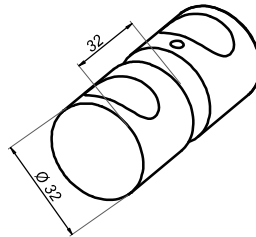

Door knob

NLO-GŁ-2801-B

Product code	Finish
NLO-KP-2801-B	black
Properties	
Glass thickness	8-12 mm
Material	brass

Door knob

NLO-GŁ-2803-B

Product code	Finish
NLO-KP-2803-B	black
Properties	
Glass thickness	8-12 mm
Material	brass

Door knob

NLO-GŁ-51-B

Product code	Finish
NLO-GŁ-51-B	black
Properties	
Glass thickness	8-12 mm
Material	brass

Door knob
NLO-GŁ-52-B

Product code	Finish
NLO-GŁ-52-B	black
Properties	
Glass thickness	8-12 mm
Material	brass

Door handle 19x19 mm
NLO-ZD-2856-B

Product code	Finish
NLO-ZD-2856-B	black
Properties	
Material	stainless steel

Door handle Ø19 mm

NLO-ZD-2816-B

Product code	Finish
NLO-ZD-2816-B	black
Properties	
Material	stainless steel

Sliding door handle

NTDL-55-B

Product code	Finish
NTDL-55-B	black
Properties	
Glass thickness	8-12 mm
Material	stainless steel

Sliding door handle

NTDL-70-B

Product code	Finish
NTDL-70-B	black
Properties	
Glass thickness	8 mm
Material	stainless steel