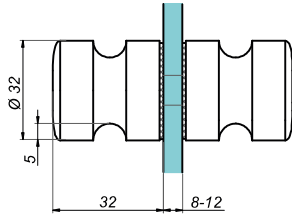

Door knob

NLO-GŁ-2801-B

Product code	Finish
NLO-KP-2801-B	black
Properties	
Glass thickness	8-12 mm
Material	brass

Door knob

NLO-GŁ-2803-B

Product code	Finish
NLO-KP-2803-B	black
Properties	
Glass thickness	8-12 mm
Material	brass

Door knob

NLO-GŁ-51-B

Product code	Finish
NLO-GŁ-51-B	black
Properties	
Glass thickness	8-12 mm
Material	brass

Door knob
NLO-GŁ-52-B

Product code	Finish
NLO-GŁ-52-B	black
Properties	
Glass thickness	8-12 mm
Material	brass

Door handle 19x19 mm
NLO-ZD-2856-B

Product code	Finish
NLO-ZD-2856-B	black
Properties	
Material	stainless steel

Door handle Ø19 mm

NLO-ZD-2816-B

Product code	Finish
NLO-ZD-2816-B	black
Properties	
Material	stainless steel

Sliding door handle

NTDL-55-B

Product code	Finish
NTDL-55-B	black
Properties	
Glass thickness	8-12 mm
Material	stainless steel

Sliding door handle

NTDL-70-B

Product code	Finish
NTDL-70-B	black
Properties	
Glass thickness	8 mm
Material	stainless steel