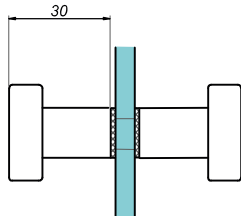

Door knob

NLO-GŁ-2801-B

Product code	Finish
NLO-KP-2801-B	black
Properties	
Glass thickness	8-12 mm
Material	brass

Door knob

NLO-GŁ-2803-B

Product code	Finish
NLO-KP-2803-B	black
Properties	
Glass thickness	8-12 mm
Material	brass

Door knob

NLO-GŁ-51-B

Product code	Finish
NLO-GŁ-51-B	black
Properties	
Glass thickness	8-12 mm
Material	brass

Door knob
NLO-GŁ-52-B

Product code	Finish
NLO-GŁ-52-B	black
Properties	
Glass thickness	8-12 mm
Material	brass

Door handle 19x19 mm
NLO-ZD-2856-B

Product code	Finish
NLO-ZD-2856-B	black
Properties	
Material	stainless steel

Door handle Ø19 mm

NLO-ZD-2816-B

Product code	Finish
NLO-ZD-2816-B	black
Properties	
Material	stainless steel

Sliding door handle

NTDL-55-B

Product code	Finish
NTDL-55-B	black
Properties	
Glass thickness	8-12 mm
Material	stainless steel

Sliding door handle

NTDL-70-B

Product code	Finish
NTDL-70-B	black
Properties	
Glass thickness	8 mm
Material	stainless steel