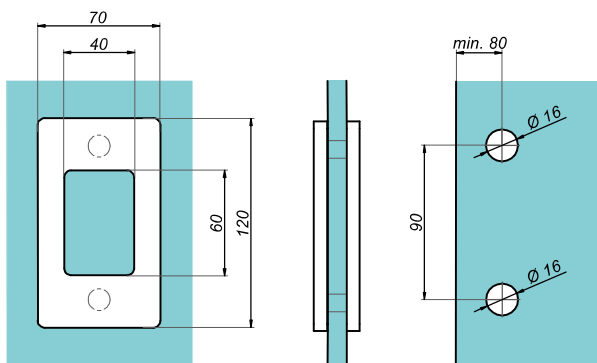

Door handle 19x19 mm
NLO-ZD-2856-B

Product code	Finish
NLO-ZD-2856-B	black
Properties	
Material	stainless steel

Door handle Ø19 mm

NLO-ZD-2816-B

Product code	Finish
NLO-ZD-2816-B	black
Properties	
Material	stainless steel

Sliding door handle

NTDL-55-B

Product code	Finish
NTDL-55-B	black
Properties	
Glass thickness	8-12 mm
Material	stainless steel

Sliding door handle

NTDL-70-B

Product code	Finish
NTDL-70-B	black
Properties	
Glass thickness	8 mm
Material	stainless steel