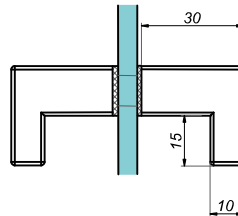

Door knob

NLO-GŁ-2801-B

Product code	Finish
NLO-KP-2801-B	black
Properties	
Glass thickness	8-12 mm
Material	brass

Door knob

NLO-GŁ-2803-B

Product code	Finish
NLO-KP-2803-B	black
Properties	
Glass thickness	8-12 mm
Material	brass

Door knob

NLO-GŁ-51-B

Product code	Finish
NLO-GŁ-51-B	black
Properties	
Glass thickness	8-12 mm
Material	brass

Door knob
NLO-GŁ-52-B

Product code	Finish
NLO-GŁ-52-B	black
Properties	
Glass thickness	8-12 mm
Material	brass

Door handle 19x19 mm
NLO-ZD-2856-B

Product code	Finish
NLO-ZD-2856-B	black
Properties	
Material	stainless steel

Door handle Ø19 mm

NLO-ZD-2816-B

Product code	Finish
NLO-ZD-2816-B	black
Properties	
Material	stainless steel

Sliding door handle

NTDL-55-B

Product code	Finish
NTDL-55-B	black
Properties	
Glass thickness	8-12 mm
Material	stainless steel

Sliding door handle

NTDL-70-B

Product code	Finish
NTDL-70-B	black
Properties	
Glass thickness	8 mm
Material	stainless steel