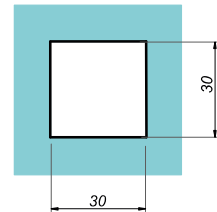

Door knob

NLO-GŁ-2801-B

Product code	Finish
NLO-KP-2801-B	black
Properties	
Glass thickness	8-12 mm
Material	brass

Door knob

NLO-GŁ-2803-B

Product code	Finish
NLO-KP-2803-B	black
Properties	
Glass thickness	8-12 mm
Material	brass

Door knob

NLO-GŁ-51-B

Product code	Finish
NLO-GŁ-51-B	black
Properties	
Glass thickness	8-12 mm
Material	brass

Door knob
NLO-GŁ-52-B

Product code	Finish
NLO-GŁ-52-B	black
Properties	
Glass thickness	8-12 mm
Material	brass

Door handle 19x19 mm
NLO-ZD-2856-B

Product code	Finish
NLO-ZD-2856-B	black
Properties	
Material	stainless steel

Door handle Ø19 mm

NLO-ZD-2816-B

Product code	Finish
NLO-ZD-2816-B	black
Properties	
Material	stainless steel

Sliding door handle

NTDL-55-B

Product code	Finish
NTDL-55-B	black
Properties	
Glass thickness	8-12 mm
Material	stainless steel

Sliding door handle

NTDL-70-B

Product code	Finish
NTDL-70-B	black
Properties	
Glass thickness	8 mm
Material	stainless steel