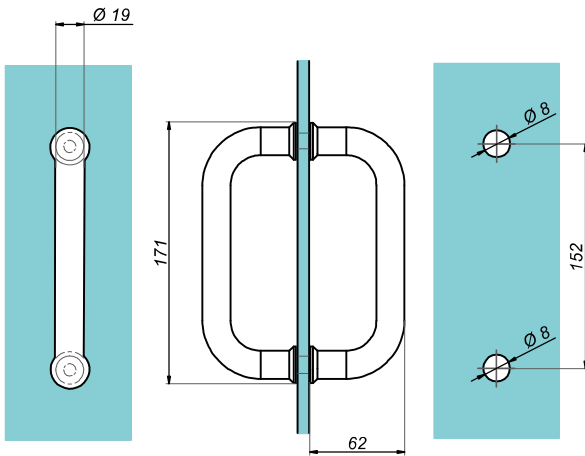

Door knob

NLO-GŁ-2801-B

Product code	Finish
NLO-KP-2801-B	black
Properties	
Glass thickness	8-12 mm
Material	brass

Door knob

NLO-GŁ-2803-B

Product code	Finish
NLO-KP-2803-B	black
Properties	
Glass thickness	8-12 mm
Material	brass

Door knob

NLO-GŁ-51-B

Product code	Finish
NLO-GŁ-51-B	black
Properties	
Glass thickness	8-12 mm
Material	brass

Door knob
NLO-GŁ-52-B

Product code	Finish
NLO-GŁ-52-B	black
Properties	
Glass thickness	8-12 mm
Material	brass

Door handle 19x19 mm
NLO-ZD-2856-B

Product code	Finish
NLO-ZD-2856-B	black
Properties	
Material	stainless steel

Door handle Ø19 mm

NLO-ZD-2816-B

Product code	Finish
NLO-ZD-2816-B	black
Properties	
Material	stainless steel

Sliding door handle

NTDL-55-B

Product code	Finish
NTDL-55-B	black
Properties	
Glass thickness	8-12 mm
Material	stainless steel

Sliding door handle

NTDL-70-B

Product code	Finish
NTDL-70-B	black
Properties	
Glass thickness	8 mm
Material	stainless steel