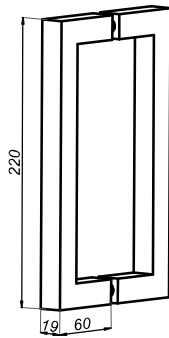

Door knob

NLO-GŁ-2801-B

Product code	Finish
NLO-KP-2801-B	black
Properties	
Glass thickness	8-12 mm
Material	brass

Door knob

NLO-GŁ-2803-B

Product code	Finish
NLO-KP-2803-B	black
Properties	
Glass thickness	8-12 mm
Material	brass

Door knob

NLO-GŁ-51-B

Product code	Finish
NLO-GŁ-51-B	black
Properties	
Glass thickness	8-12 mm
Material	brass

Door knob
NLO-GŁ-52-B

Product code	Finish
NLO-GŁ-52-B	black
Properties	
Glass thickness	8-12 mm
Material	brass

Door handle 19x19 mm
NLO-ZD-2856-B

Product code	Finish
NLO-ZD-2856-B	black
Properties	
Material	stainless steel

Door handle Ø19 mm

NLO-ZD-2816-B

Product code	Finish
NLO-ZD-2816-B	black
Properties	
Material	stainless steel

Sliding door handle

NTDL-55-B

Product code	Finish
NTDL-55-B	black
Properties	
Glass thickness	8-12 mm
Material	stainless steel

Sliding door handle

NTDL-70-B

Product code	Finish
NTDL-70-B	black
Properties	
Glass thickness	8 mm
Material	stainless steel