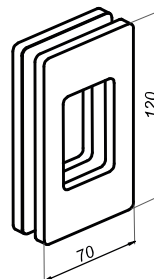

Door knob

NLO-GŁ-51-B

Product code	Finish
NLO-GŁ-51-B	black
Properties	
Glass thickness	8-12 mm
Material	brass

Door knob
NLO-GŁ-52-B

Product code	Finish
NLO-GŁ-52-B	black
Properties	
Glass thickness	8-12 mm
Material	brass

Door handle 19x19 mm
NLO-ZD-2856-B

Product code	Finish
NLO-ZD-2856-B	black
Properties	
Material	stainless steel

Door handle Ø19 mm

NLO-ZD-2816-B

Product code	Finish
NLO-ZD-2816-B	black
Properties	
Material	stainless steel

Sliding door handle

NTDL-55-B

Product code	Finish
NTDL-55-B	black
Properties	
Glass thickness	8-12 mm
Material	stainless steel

Sliding door handle

NTDL-70-B

Product code	Finish
NTDL-70-B	black
Properties	
Glass thickness	8 mm
Material	stainless steel