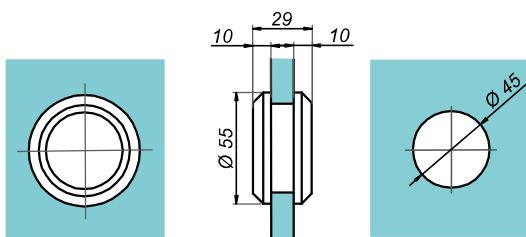

Door knob

NLO-GŁ-51-B

Product code	Finish
NLO-GŁ-51-B	black
Properties	
Glass thickness	8-12 mm
Material	brass

Door knob
NLO-GŁ-52-B

Product code	Finish
NLO-GŁ-52-B	black
Properties	
Glass thickness	8-12 mm
Material	brass

Door handle 19x19 mm
NLO-ZD-2856-B

Product code	Finish
NLO-ZD-2856-B	black
Properties	
Material	stainless steel

Door handle Ø19 mm

NLO-ZD-2816-B

Product code	Finish
NLO-ZD-2816-B	black
Properties	
Material	stainless steel

Sliding door handle

NTDL-55-B

Product code	Finish
NTDL-55-B	black
Properties	
Glass thickness	8-12 mm
Material	stainless steel

Sliding door handle

NTDL-70-B

Product code	Finish
NTDL-70-B	black
Properties	
Glass thickness	8 mm
Material	stainless steel