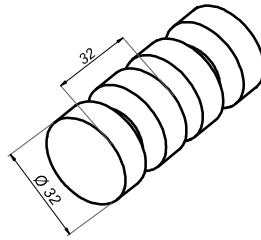

Door knob

NLO-GŁ-2801-B

Product code	Finish
NLO-KP-2801-B	black
Properties	
Glass thickness	8-12 mm
Material	brass

Door knob

NLO-GŁ-2803-B

Product code	Finish
NLO-KP-2803-B	black
Properties	
Glass thickness	8-12 mm
Material	brass

Door knob

NLO-GŁ-51-B

Product code	Finish
NLO-GŁ-51-B	black
Properties	
Glass thickness	8-12 mm
Material	brass

Door knob
NLO-GŁ-52-B

Product code	Finish
NLO-GŁ-52-B	black
Properties	
Glass thickness	8-12 mm
Material	brass

Door handle 19x19 mm
NLO-ZD-2856-B

Product code	Finish
NLO-ZD-2856-B	black
Properties	
Material	stainless steel

Door handle Ø19 mm

NLO-ZD-2816-B

Product code	Finish
NLO-ZD-2816-B	black
Properties	
Material	stainless steel

Sliding door handle

NTDL-55-B

Product code	Finish
NTDL-55-B	black
Properties	
Glass thickness	8-12 mm
Material	stainless steel

Sliding door handle

NTDL-70-B

Product code	Finish
NTDL-70-B	black
Properties	
Glass thickness	8 mm
Material	stainless steel