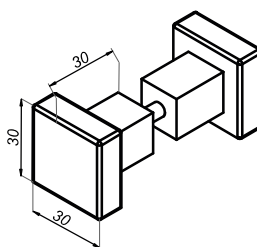

Door knob

NLO-GŁ-2801-B

Product code	Finish
NLO-KP-2801-B	black
Properties	
Glass thickness	8-12 mm
Material	brass

Door knob

NLO-GŁ-2803-B

Product code	Finish
NLO-KP-2803-B	black
Properties	
Glass thickness	8-12 mm
Material	brass

Door knob

NLO-GŁ-51-B

Product code	Finish
NLO-GŁ-51-B	black
Properties	
Glass thickness	8-12 mm
Material	brass

Door knob
NLO-GŁ-52-B

Product code	Finish
NLO-GŁ-52-B	black
Properties	
Glass thickness	8-12 mm
Material	brass

Door handle 19x19 mm
NLO-ZD-2856-B

Product code	Finish
NLO-ZD-2856-B	black
Properties	
Material	stainless steel

Door handle Ø19 mm

NLO-ZD-2816-B

Product code	Finish
NLO-ZD-2816-B	black
Properties	
Material	stainless steel

Sliding door handle

NTDL-55-B

Product code	Finish
NTDL-55-B	black
Properties	
Glass thickness	8-12 mm
Material	stainless steel

Sliding door handle

NTDL-70-B

Product code	Finish
NTDL-70-B	black
Properties	
Glass thickness	8 mm
Material	stainless steel