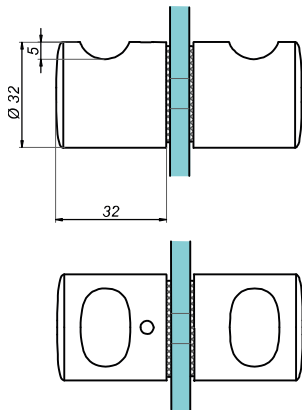

Door knob

NLO-GŁ-2801-B

Product code	Finish
NLO-KP-2801-B	black
Properties	
Glass thickness	8-12 mm
Material	brass

Door knob

NLO-GŁ-2803-B

Product code	Finish
NLO-KP-2803-B	black
Properties	
Glass thickness	8-12 mm
Material	brass

Door knob

NLO-GŁ-51-B

Product code	Finish
NLO-GŁ-51-B	black
Properties	
Glass thickness	8-12 mm
Material	brass

Door knob
NLO-GŁ-52-B

Product code	Finish
NLO-GŁ-52-B	black
Properties	
Glass thickness	8-12 mm
Material	brass

Door handle 19x19 mm
NLO-ZD-2856-B

Product code	Finish
NLO-ZD-2856-B	black
Properties	
Material	stainless steel

Door handle Ø19 mm

NLO-ZD-2816-B

Product code	Finish
NLO-ZD-2816-B	black
Properties	
Material	stainless steel

Sliding door handle

NTDL-55-B

Product code	Finish
NTDL-55-B	black
Properties	
Glass thickness	8-12 mm
Material	stainless steel

Sliding door handle

NTDL-70-B

Product code	Finish
NTDL-70-B	black
Properties	
Glass thickness	8 mm
Material	stainless steel