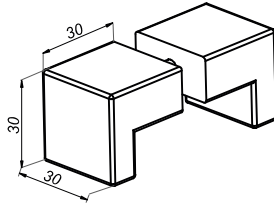

Door knob

NLO-GŁ-2801-B

Product code	Finish
NLO-KP-2801-B	black
Properties	
Glass thickness	8-12 mm
Material	brass

Door knob

NLO-GŁ-2803-B

Product code	Finish
NLO-KP-2803-B	black
Properties	
Glass thickness	8-12 mm
Material	brass

Door knob

NLO-GŁ-51-B

Product code	Finish
NLO-GŁ-51-B	black
Properties	
Glass thickness	8-12 mm
Material	brass

Door knob
NLO-GŁ-52-B

Product code	Finish
NLO-GŁ-52-B	black
Properties	
Glass thickness	8-12 mm
Material	brass

Door handle 19x19 mm
NLO-ZD-2856-B

Product code	Finish
NLO-ZD-2856-B	black
Properties	
Material	stainless steel

Door handle Ø19 mm

NLO-ZD-2816-B

Product code	Finish
NLO-ZD-2816-B	black
Properties	
Material	stainless steel

Sliding door handle

NTDL-55-B

Product code	Finish
NTDL-55-B	black
Properties	
Glass thickness	8-12 mm
Material	stainless steel

Sliding door handle

NTDL-70-B

Product code	Finish
NTDL-70-B	black
Properties	
Glass thickness	8 mm
Material	stainless steel