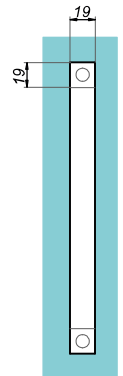

Door knob

NLO-GŁ-2801-B

Product code	Finish
NLO-KP-2801-B	black
Properties	
Glass thickness	8-12 mm
Material	brass

Door knob

NLO-GŁ-2803-B

Product code	Finish
NLO-KP-2803-B	black
Properties	
Glass thickness	8-12 mm
Material	brass

Door knob

NLO-GŁ-51-B

Product code	Finish
NLO-GŁ-51-B	black
Properties	
Glass thickness	8-12 mm
Material	brass

Door knob
NLO-GŁ-52-B

Product code	Finish
NLO-GŁ-52-B	black
Properties	
Glass thickness	8-12 mm
Material	brass

Door handle 19x19 mm
NLO-ZD-2856-B

Product code	Finish
NLO-ZD-2856-B	black
Properties	
Material	stainless steel

Door handle Ø19 mm

NLO-ZD-2816-B

Product code	Finish
NLO-ZD-2816-B	black
Properties	
Material	stainless steel

Sliding door handle

NTDL-55-B

Product code	Finish
NTDL-55-B	black
Properties	
Glass thickness	8-12 mm
Material	stainless steel

Sliding door handle

NTDL-70-B

Product code	Finish
NTDL-70-B	black
Properties	
Glass thickness	8 mm
Material	stainless steel