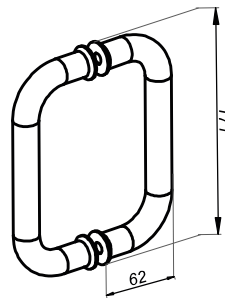

Door knob

NLO-GŁ-2801-B

Product code	Finish
NLO-KP-2801-B	black
Properties	
Glass thickness	8-12 mm
Material	brass

Door knob

NLO-GŁ-2803-B

Product code	Finish
NLO-KP-2803-B	black
Properties	
Glass thickness	8-12 mm
Material	brass

Door knob

NLO-GŁ-51-B

Product code	Finish
NLO-GŁ-51-B	black
Properties	
Glass thickness	8-12 mm
Material	brass

Door knob
NLO-GŁ-52-B

Product code	Finish
NLO-GŁ-52-B	black
Properties	
Glass thickness	8-12 mm
Material	brass

Door handle 19x19 mm
NLO-ZD-2856-B

Product code	Finish
NLO-ZD-2856-B	black
Properties	
Material	stainless steel

Door handle Ø19 mm

NLO-ZD-2816-B

Product code	Finish
NLO-ZD-2816-B	black
Properties	
Material	stainless steel

Sliding door handle

NTDL-55-B

Product code	Finish
NTDL-55-B	black
Properties	
Glass thickness	8-12 mm
Material	stainless steel

Sliding door handle

NTDL-70-B

Product code	Finish
NTDL-70-B	black
Properties	
Glass thickness	8 mm
Material	stainless steel