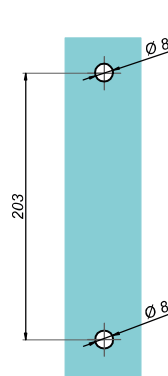

Door knob

NLO-GŁ-2801-B

Product code	Finish
NLO-KP-2801-B	black
Properties	
Glass thickness	8-12 mm
Material	brass

Door knob

NLO-GŁ-2803-B

Product code	Finish
NLO-KP-2803-B	black
Properties	
Glass thickness	8-12 mm
Material	brass

Door knob

NLO-GŁ-51-B

Product code	Finish
NLO-GŁ-51-B	black
Properties	
Glass thickness	8-12 mm
Material	brass

Door knob
NLO-GŁ-52-B

Product code	Finish
NLO-GŁ-52-B	black
Properties	
Glass thickness	8-12 mm
Material	brass

Door handle 19x19 mm
NLO-ZD-2856-B

Product code	Finish
NLO-ZD-2856-B	black
Properties	
Material	stainless steel

Door handle Ø19 mm

NLO-ZD-2816-B

Product code	Finish
NLO-ZD-2816-B	black
Properties	
Material	stainless steel

Sliding door handle

NTDL-55-B

Product code	Finish
NTDL-55-B	black
Properties	
Glass thickness	8-12 mm
Material	stainless steel

Sliding door handle

NTDL-70-B

Product code	Finish
NTDL-70-B	black
Properties	
Glass thickness	8 mm
Material	stainless steel