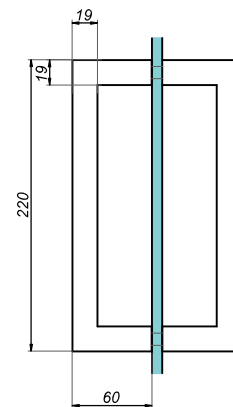

Door knob

NLO-GŁ-2801-B

Product code	Finish
NLO-KP-2801-B	black
Properties	
Glass thickness	8-12 mm
Material	brass

Door knob

NLO-GŁ-2803-B

Product code	Finish
NLO-KP-2803-B	black
Properties	
Glass thickness	8-12 mm
Material	brass

Door knob

NLO-GŁ-51-B

Product code	Finish
NLO-GŁ-51-B	black
Properties	
Glass thickness	8-12 mm
Material	brass

Door knob
NLO-GŁ-52-B

Product code	Finish
NLO-GŁ-52-B	black
Properties	
Glass thickness	8-12 mm
Material	brass

Door handle 19x19 mm
NLO-ZD-2856-B

Product code	Finish
NLO-ZD-2856-B	black
Properties	
Material	stainless steel

Door handle Ø19 mm

NLO-ZD-2816-B

Product code	Finish
NLO-ZD-2816-B	black
Properties	
Material	stainless steel

Sliding door handle

NTDL-55-B

Product code	Finish
NTDL-55-B	black
Properties	
Glass thickness	8-12 mm
Material	stainless steel

Sliding door handle

NTDL-70-B

Product code	Finish
NTDL-70-B	black
Properties	
Glass thickness	8 mm
Material	stainless steel