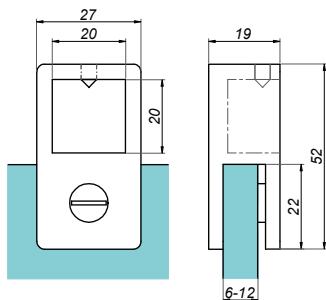

Product code	Finish
NLO-KP-2744-PS	polish
NLO-KP-2744-SS	satın
Properties	
Material	brass