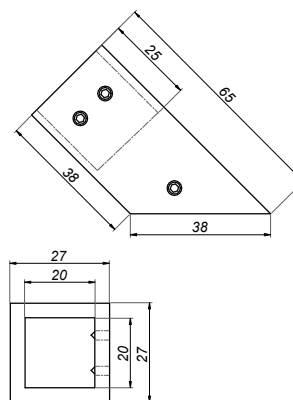

Mounting wall-bar 45°

NLO-KP-2742-45

Product code	Finish
NLO-KP-2742-45-PS	polish
NLO-KP-2742-45-SS	satın
Properties	
Material	brass