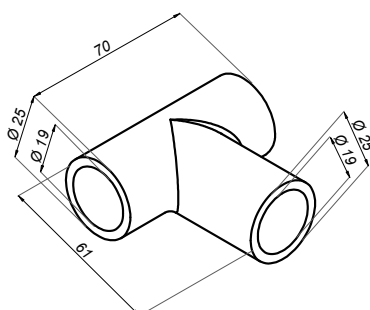

Three-way connector bar-bar

NLO-KP-2726

Product code	Finish
NLO-KP-2726-PS	polish
NLO-KP-2726-SS	satın
NLO-KP-2726-B	black
Properties	
Material	brass