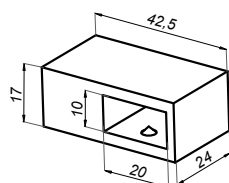

Stabilizers for glass showers

Three-way connector

NTKSQ803

Product code	Finish
NTKSQ803-PS	polish
NTKSQ803-SS	satın
NTKSQ803-B	black
NTKSQ803-G	gold
Properties	
Material	brass

Mounting wall-bar 90°

NTKSQ807