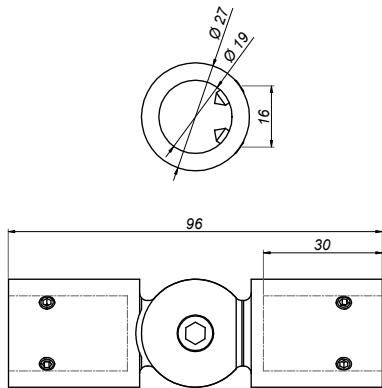

Stabilizers for glass showers

Adjustable mounting bar-bar

NLO-KP-2725

Product code	Finish
NLO-KP-2725-PS	polish
NLO-KP-2725-SS	satin
Properties	
Material	brass

Adjustable closed mounting bar-glass

NPR-PSC-006