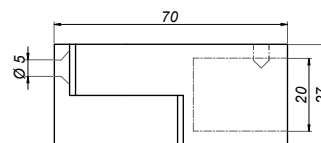

Adjustable mounting wall-bar

NLO-KP-2745A

Product code	Finish
NLO-KP-2745A-PS	polish
NLO-KP-2745A-SS	satın
Properties	
Material	brass