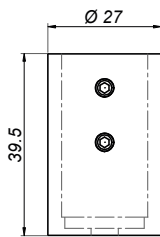

Mounting wall-bar 90°

NLO-KP-2731

Product code	Finish
NLO-KP-2731-PS	polish
NLO-KP-2731-SS	satin
Properties	
Material	brass