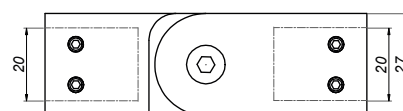

Stabilizers for glass showers

Adjustable mounting bar-bar

NLO-KP-2745

Product code	Finish
NLO-KP-2745-PS	polish
NLO-KP-2745-SS	satın
Properties	
Material	brass