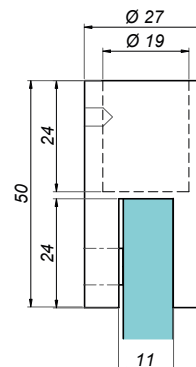

Mounting bar-glass

NLO-KP-2723B

Product code	Finish
NLO-KP-2723B-PS	polish
NLO-KP-2723B-B	black
Properties	
Material	brass