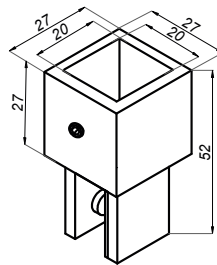

Vertical mounting bar-glass

NLO-KP-2743B

Product code	Finish
NLO-KP-2743B-PS	polish
NLO-KP-2743B-SS	satın
Properties	
Material	brass