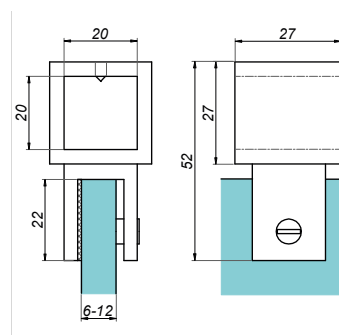

Adjustable open mounting bar-glass

NLO-KP-2743

Product code	Finish
NLO-KP-2743-PS	polish
NLO-KP-2743-SS	satın
Properties	
Material	brass