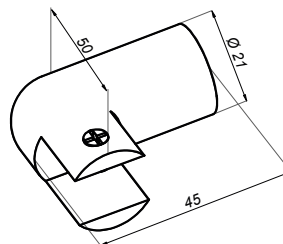

Stabilizers for glass showers

Adjustable mounting bar-bar

NLO-KP-2725

Product code	Finish
NLO-KP-2725-PS	polish
NLO-KP-2725-SS	satin
Properties	
Material	brass

Adjustable closed mounting bar-glass

NPR-PSC-006