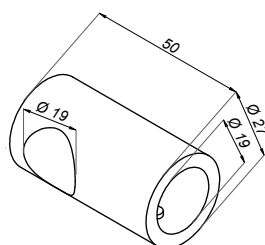

Three-way connector bar-bar

NTK-TW012-19

Product code	Finish
NTK-TW012-19-PS	polish
NTK-TW012-19-SS	satın
Properties	
Material	brass