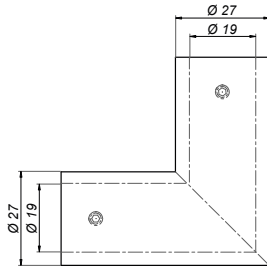

Three-way connector bar-bar

NLO-KP-2726

Product code	Finish
NLO-KP-2726-PS	polish
NLO-KP-2726-SS	satın
NLO-KP-2726-B	black
Properties	
Material	brass

Stabilizers for glass showers

Connector bar-bar 90°

BT-709