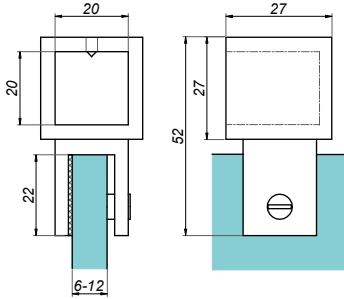

Stabilizers for glass showers

Adjustable closed mounting bar-glass

NLO-KP-2743A

Product code	Finish
NLO-KP-2743A-PS	polish
NLO-KP-2743A-SS	satın
Properties	
Material	brass

Vertical mounting bar-glass

NLO-KP-2743B