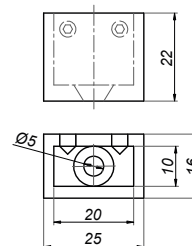

Three-way connector

NTKSQ803

Product code	Finish
NTKSQ803-PS	polish
NTKSQ803-SS	satın
NTKSQ803-B	black
NTKSQ803-G	gold
Properties	
Material	brass

Mounting wall-bar 90°

NTKSQ807

Product code	Finish
NTKSQ807-PS	polish
NTKSQ807-SS	satın
NTKSQ807-B	black
NTKSQ807-G	gold
Properties	
Material	brass