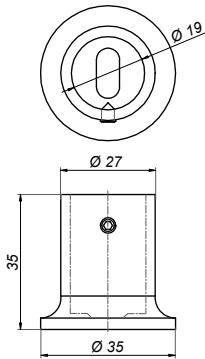

Mounting wall-bar 90°

NLO-KP-2721

Product code	Finish
NLO-KP-2721-PS	polish
NLO-KP-2721-SS	satin
NLO-KP-2721-B	black
Properties	
Material	brass