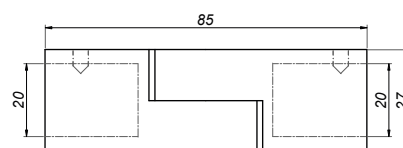

Stabilizers for glass showers

Adjustable mounting bar-bar

NLO-KP-2745

Product code	Finish
NLO-KP-2745-PS	polish
NLO-KP-2745-SS	satın
Properties	
Material	brass