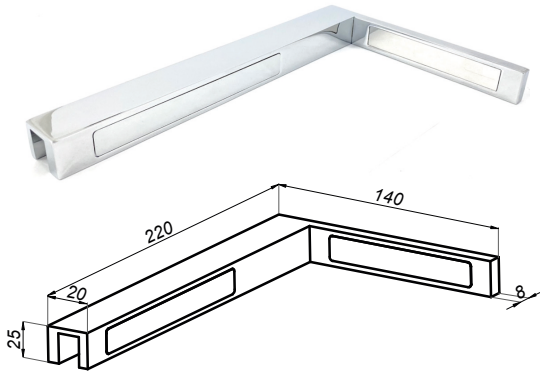

06

STABILIZERS
FOR GLASS
SHOWERS

Stabilizers for glass showers

Left corner stabilizer 220x140

C500L

Product code	Finish
C500L-PS	polish
C500L-B	black
C500L-G	gold
Properties	
Material	brass
Glass thickness	8-12 mm
Drilling holes in glass not needed	

Right corner stabilizer 220x140

C500R

Product code	Finish
C500R-PS	polish
C500R-B	black
C500R-G	gold
Properties	
Material	brass
Glass thickness	8-12 mm
Drilling holes in glass not needed	

Mounting wall-bar 90°

NLO-KP-2721

Product code	Finish
NLO-KP-2721-PS	polish
NLO-KP-2721-SS	satin
NLO-KP-2721-B	black
Properties	
Material	brass

Mounting wall-bar 90°

NLO-KP-2731

Product code	Finish
NLO-KP-2731-PS	polish
NLO-KP-2731-SS	satin
Properties	
Material	brass