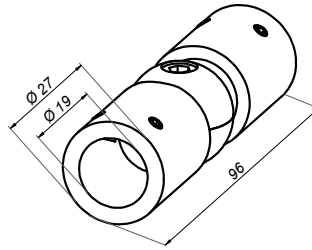

Stabilizers for glass showers

Adjustable mounting bar-bar

NLO-KP-2725

Product code	Finish
NLO-KP-2725-PS	polish
NLO-KP-2725-SS	satin
Properties	
Material	brass

Adjustable closed mounting bar-glass

NPR-PSC-006