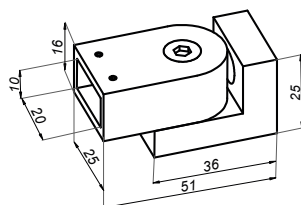

Open mounting bar-glass 180°

NTKSQ818

Product code	Finish
NTKSQ818-PS	polish
NTKSQ818-SS	satın
NTKSQ818-G	gold
Properties	
Material	brass

Stabilizers for glass showers

Adjustable mounting wall-bar

NTKSQ819