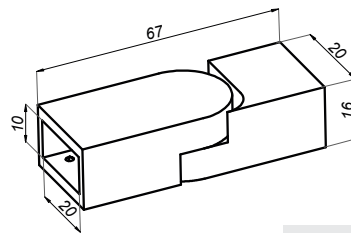

Stabilizers for glass showers

Adjustable mounting bar-glass

NTKSQ822

Product code	Finish
NTKSQ822-PS	polish
NTKSQ822-SS	satin
NTKSQ822-B	black
NTKSQ822-G	gold
Properties	
Material	brass

Adjustable mounting bar-bar

NTKSQ823

Product code	Finish
NTKSQ823-PS	polish
NTKSQ823-SS	satin
NTKSQ823-G	gold
Properties	
Material	brass

Stabilizer bar 10x20mm

NTK1020

Product code	L	Finish
NTK1020-2000-PS	2000 mm	polish
NTK1020-2000-SS	2000 mm	satin
NTK1020-1300-CH	1300 mm	chrome
NTK1020-1300-PS	1300 mm	polish
NTK1020-1000-PS	1000 mm	polish
NTK1020-1500-B	1000 mm	black
NTK1020-1000-B	1000 mm	black
NTK1020-1500-G	1500 mm	gold
NTK1020-1000-G	1000 mm	gold
Properties		
Material	stainless steel