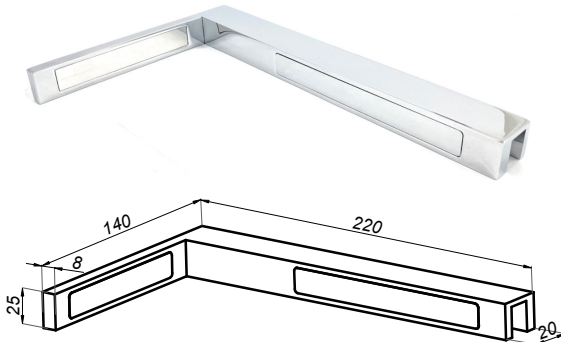

06

STABILIZERS
FOR GLASS
SHOWERS

Stabilizers for glass showers

Left corner stabilizer 220x140

C500L

Product code	Finish
C500L-PS	polish
C500L-B	black
C500L-G	gold
Properties	
Material	brass
Glass thickness	8-12 mm
Drilling holes in glass not needed	

Right corner stabilizer 220x140

C500R

Product code	Finish
C500R-PS	polish
C500R-B	black
C500R-G	gold
Properties	
Material	brass
Glass thickness	8-12 mm
Drilling holes in glass not needed	

Mounting wall-bar 90°

NLO-KP-2721

Product code	Finish
NLO-KP-2721-PS	polish
NLO-KP-2721-SS	satin
NLO-KP-2721-B	black
Properties	
Material	brass

Mounting wall-bar 90°

NLO-KP-2731

Product code	Finish
NLO-KP-2731-PS	polish
NLO-KP-2731-SS	satin
Properties	
Material	brass