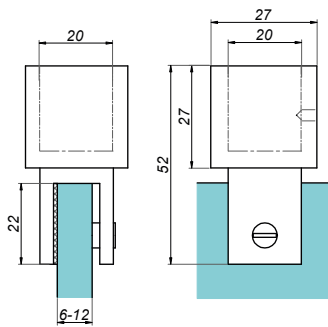

Product code	Finish
NLO-KP-2743B-PS	polish
NLO-KP-2743B-SS	satın
Properties	
Material	brass

Mounting bar-glass 90°

NLO-KP-2744