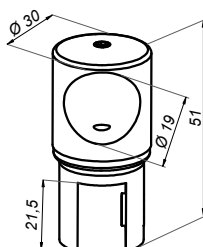

Product code	Finish
NLO-KP-2724-PS	polish
NLO-KP-2724-SS	satın
NLO-KP-2724-B	black
Properties	
Material	brass

Mounting bar-glass

NLO-KP-2723B