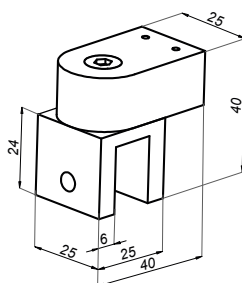

Adjustable mounting bar-glass

NTKSQ820

Product code	Finish
NTKSQ820-PS	polish
NTKSQ820-SS	satın
NTKSQ820-B	black
NTKSQ820-G	gold
Properties	
Material	brass