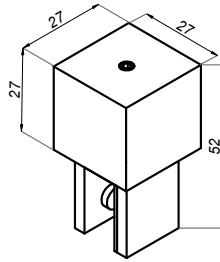

Stabilizers for glass showers

Adjustable closed mounting bar-glass

NLO-KP-2743A

Product code	Finish
NLO-KP-2743A-PS	polish
NLO-KP-2743A-SS	satın
Properties	
Material	brass