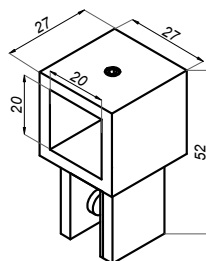

Adjustable open mounting bar-glass

NLO-KP-2743

Product code	Finish
NLO-KP-2743-PS	polish
NLO-KP-2743-SS	satın
Properties	
Material	brass