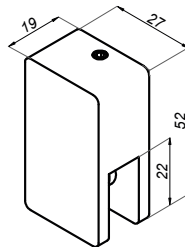

Mounting bar-glass 90°

NLO-KP-2744

Product code	Finish
NLO-KP-2744-PS	polish
NLO-KP-2744-SS	satın
Properties	
Material	brass