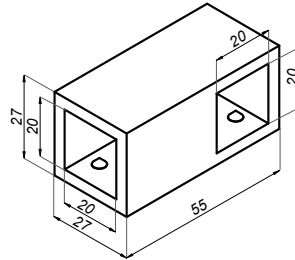

Adjustable mounting wall-bar

NLO-KP-2745A

Product code	Finish
NLO-KP-2745A-PS	polish
NLO-KP-2745A-SS	satın
Properties	
Material	brass

Three way connector bar-bar

NLO-KP-2746

Product code	Finish
NLO-KP-2746-PS	polish
NLO-KP-2746-SS	satin
Properties	
Material	brass