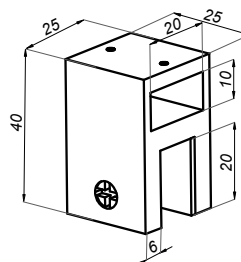

Open mounting bar-glass 180°

NTKSQ818

Product code	Finish
NTKSQ818-PS	polish
NTKSQ818-SS	satın
NTKSQ818-G	gold
Properties	
Material	brass