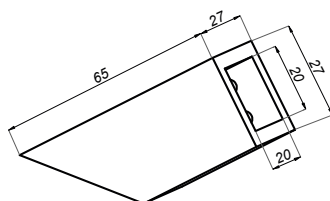

Mounting wall-bar 45°

NLO-KP-2742-45

Product code	Finish
NLO-KP-2742-45-PS	polish
NLO-KP-2742-45-SS	satın
Properties	
Material	brass