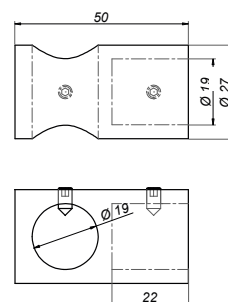

Three-way connector bar-bar

NTK-TW012-19

Product code	Finish
NTK-TW012-19-PS	polish
NTK-TW012-19-SS	satın
Properties	
Material	brass