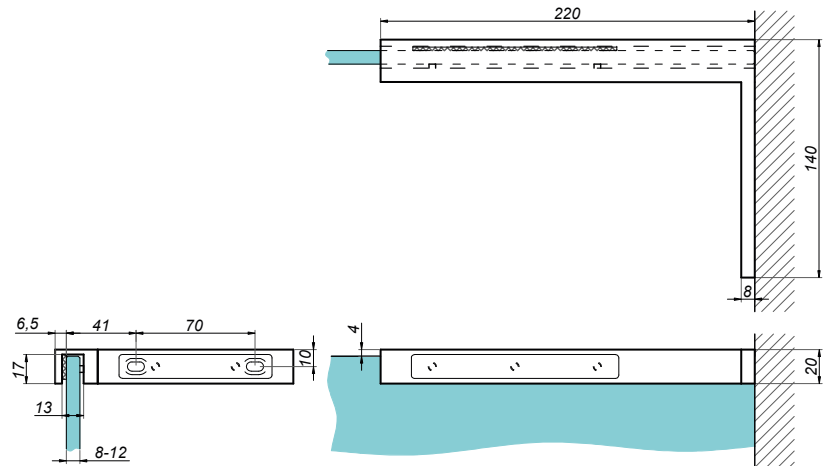

06

STABILIZERS
FOR GLASS
SHOWERS

Stabilizers for glass showers

Left corner stabilizer 220x140

C500L

Product code	Finish
C500L-PS	polish
C500L-B	black
C500L-G	gold
Properties	
Material	brass
Glass thickness	8-12 mm
Drilling holes in glass not needed	

Right corner stabilizer 220x140

C500R

Product code	Finish
C500R-PS	polish
C500R-B	black
C500R-G	gold
Properties	
Material	brass
Glass thickness	8-12 mm
Drilling holes in glass not needed	

Mounting wall-bar 90°