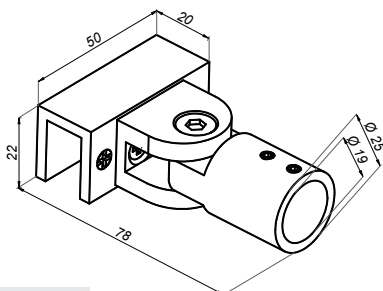

Stabilizers for glass showers

Adjustable mounting bar-glass

NTK-TW012

Product code	Finish
NTK-TW012-PS	polish
NTK-TW012-SS	satın
Properties	
Material	brass