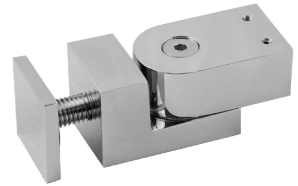

Open side mounting bar-glass

NTKSQ821

Product code	Finish
NTKSQ821-PS	polish
NTKSQ821-SS	satın
NTKSQ821-B	black
NTKSQ821-G	gold
Properties	
Material	brass

Stabilizers for glass showers

Adjustable mounting bar-glass

NTKSQ822

Product code	Finish
NTKSQ822-PS	polish
NTKSQ822-SS	satin
NTKSQ822-B	black
NTKSQ822-G	gold
Properties	
Material	brass

Adjustable mounting bar-bar

NTKSQ823

Product code	Finish
NTKSQ823-PS	polish
NTKSQ823-SS	satin
NTKSQ823-G	gold
Properties	
Material	brass