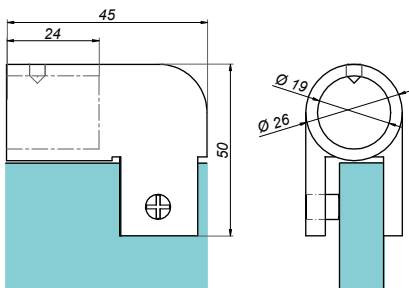

Product code	Finish
NPR-PSC-006-PS	polish
NPR-PSC-006-SS	satin
Properties	
Material	brass

Adjustable mounting bar-wall

NTK-TW011