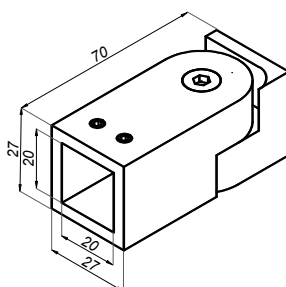

Adjustable mounting wall-bar

NLO-KP-2745A

Product code	Finish
NLO-KP-2745A-PS	polish
NLO-KP-2745A-SS	satın
Properties	
Material	brass