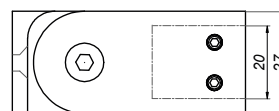

Adjustable mounting wall-bar

NLO-KP-2745A

Product code	Finish
NLO-KP-2745A-PS	polish
NLO-KP-2745A-SS	satın
Properties	
Material	brass