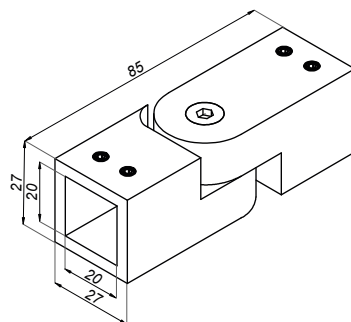

Mounting bar-glass 90°

NLO-KP-2744

Product code	Finish
NLO-KP-2744-PS	polish
NLO-KP-2744-SS	satın
Properties	
Material	brass

Stabilizers for glass showers

Adjustable mounting bar-bar

NLO-KP-2745

Product code	Finish
NLO-KP-2745-PS	polish
NLO-KP-2745-SS	satın
Properties	
Material	brass