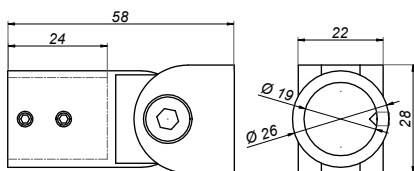

Adjustable mounting bar-wall

NTK-TW011

Product code	Finish
NTK-TW011-PS	polish
NTK-TW011-SS	satin
Properties	
Material	brass