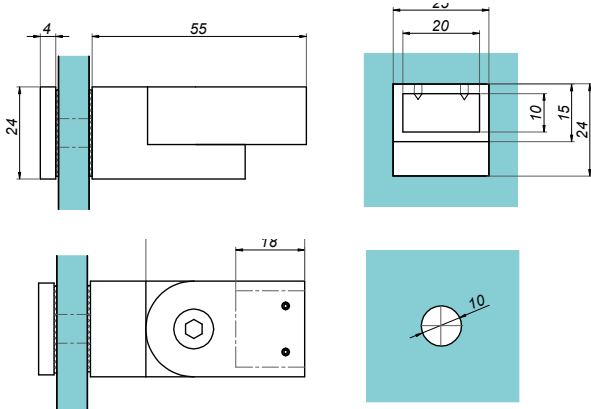

Stabilizers for glass showers

Adjustable mounting bar-glass

NTKSQ822

Product code	Finish
NTKSQ822-PS	polish
NTKSQ822-SS	satin
NTKSQ822-B	black
NTKSQ822-G	gold
Properties	
Material	brass

Adjustable mounting bar-bar

NTKSQ823