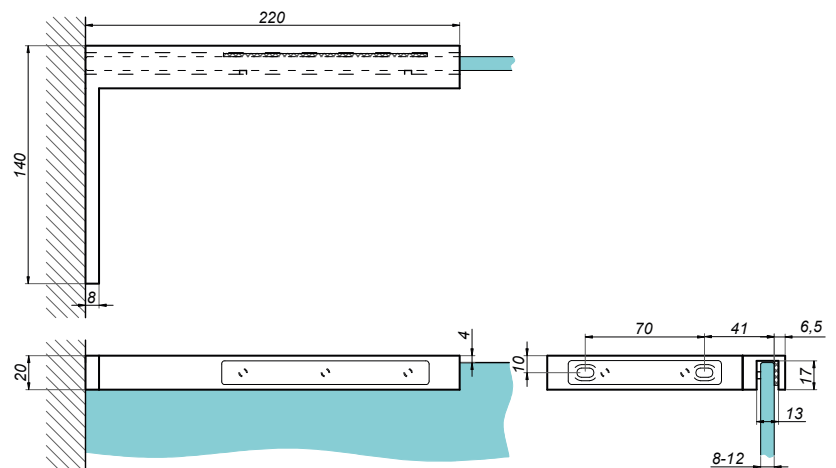

06

STABILIZERS
FOR GLASS
SHOWERS

Stabilizers for glass showers

Left corner stabilizer 220x140

C500L

Product code	Finish
C500L-PS	polish
C500L-B	black
C500L-G	gold
Properties	
Material	brass
Glass thickness	8-12 mm
Drilling holes in glass not needed	

Right corner stabilizer 220x140

C500R

Product code	Finish
C500R-PS	polish
C500R-B	black
C500R-G	gold
Properties	
Material	brass
Glass thickness	8-12 mm
Drilling holes in glass not needed	

Mounting wall-bar 90°