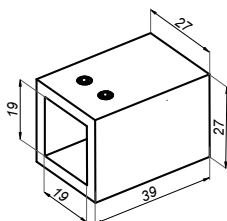

Stabilizers for glass showers

Mounting wall-bar 90°

NLO-KP-2741

Product code	Finish
NLO-KP-2741-PS	polish
NLO-KP-2741-SS	satın
Properties	
Material	brass