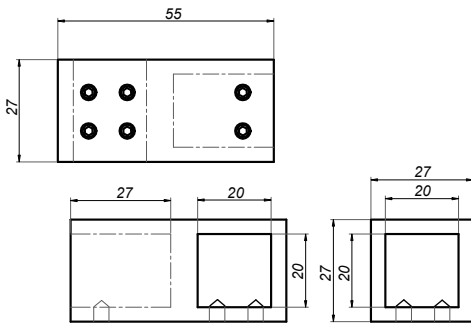

Adjustable mounting wall-bar

NLO-KP-2745A

Product code	Finish
NLO-KP-2745A-PS	polish
NLO-KP-2745A-SS	satın
Properties	
Material	brass

Three way connector bar-bar

NLO-KP-2746

Product code	Finish
NLO-KP-2746-PS	polish
NLO-KP-2746-SS	satin
Properties	
Material	brass