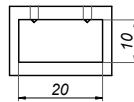

Stabilizers for glass showers

Adjustable mounting bar-glass

NTKSQ822

Product code	Finish
NTKSQ822-PS	polish
NTKSQ822-SS	satin
NTKSQ822-B	black
NTKSQ822-G	gold
Properties	
Material	brass

Adjustable mounting bar-bar

NTKSQ823

Product code	Finish
NTKSQ823-PS	polish
NTKSQ823-SS	satin
NTKSQ823-G	gold
Properties	
Material	brass

Stabilizer bar 10x20mm

NTK1020

Product code	L	Finish
NTK1020-2000-PS	2000 mm	polish
NTK1020-2000-SS	2000 mm	satin
NTK1020-1300-CH	1300 mm	chrome
NTK1020-1300-PS	1300 mm	polish
NTK1020-1000-PS	1000 mm	polish
NTK1020-1500-B	1000 mm	black
NTK1020-1000-B	1000 mm	black
NTK1020-1500-G	1500 mm	gold
NTK1020-1000-G	1000 mm	gold
Properties		
Material	stainless steel