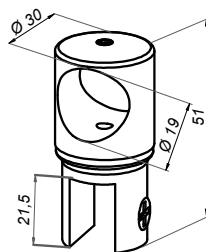

06

STABILIZERS
FOR GLASS
SHOWERS

Stabilizers for glass showers

Left corner stabilizer 220x140

C500L

Product code	Finish
C500L-PS	polish
C500L-B	black
C500L-G	gold
Properties	
Material	brass
Glass thickness	8-12 mm
Drilling holes in glass not needed	

Right corner stabilizer 220x140

C500R

Product code	Finish
C500R-PS	polish
C500R-B	black
C500R-G	gold
Properties	
Material	brass
Glass thickness	8-12 mm
Drilling holes in glass not needed	

Mounting wall-bar 90°

Mounting wall-bar 45°

NLO-KP-2722

Product code	Finish
NLO-KP-2722-PS	polish
NLO-KP-2722-SS	satin
Properties	
Material	brass

Stabilizers for glass showers

Adjustable closed mounting bar-glass

NLO-KP-2723

Product code	Finish
NLO-KP-2723-PS	polish
NLO-KP-2723-SS	satın
Properties	
Material	brass