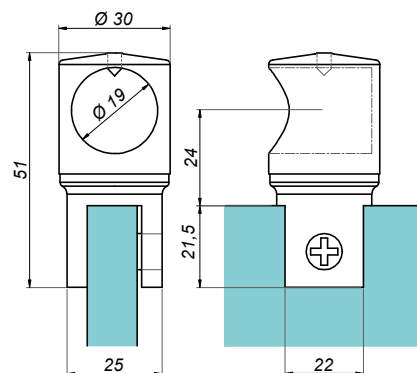

Vertical mounting bar-glass

NLO-KP-2724

Product code	Finish
NLO-KP-2724-PS	polish
NLO-KP-2724-SS	satın
NLO-KP-2724-B	black
Properties	
Material	brass

Mounting bar-glass

NLO-KP-2723B