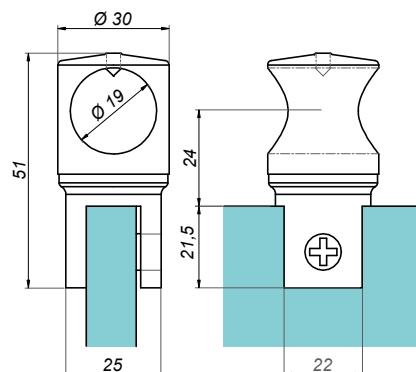

06

STABILIZERS
FOR GLASS
SHOWERS

Stabilizers for glass showers

Left corner stabilizer 220x140

C500L

Product code	Finish
C500L-PS	polish
C500L-B	black
C500L-G	gold
Properties	
Material	brass
Glass thickness	8-12 mm
Drilling holes in glass not needed	

Right corner stabilizer 220x140

C500R

Product code	Finish
C500R-PS	polish
C500R-B	black
C500R-G	gold
Properties	
Material	brass
Glass thickness	8-12 mm
Drilling holes in glass not needed	

Mounting wall-bar 90°

Mounting wall-bar 45°

NLO-KP-2722

Product code	Finish
NLO-KP-2722-PS	polish
NLO-KP-2722-SS	satin
Properties	
Material	brass

Stabilizers for glass showers

Adjustable closed mounting bar-glass

NLO-KP-2723

Product code	Finish
NLO-KP-2723-PS	polish
NLO-KP-2723-SS	satın
Properties	
Material	brass