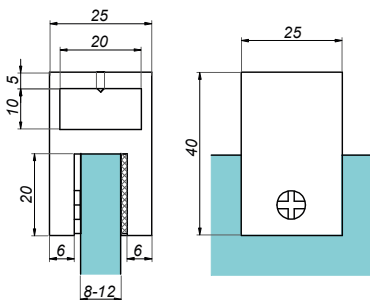

Open mounting bar-glass 180°

NTKSQ818

Product code	Finish
NTKSQ818-PS	polish
NTKSQ818-SS	satın
NTKSQ818-G	gold
Properties	
Material	brass