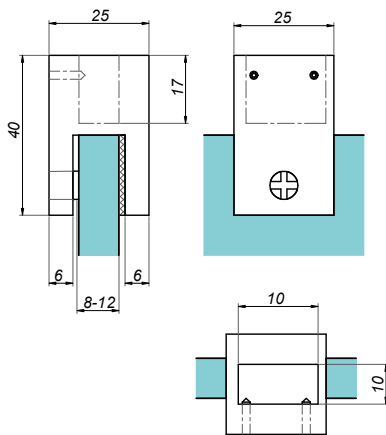

Mounting bar-glass-ceiling

NTKSQ817B

Product code	Finish
NTKSQ817B-PS	polish
NTKSQ817B-SS	satın
NTKSQ817B-B	black
NTKSQ817B-G	gold
Properties	
Material	brass