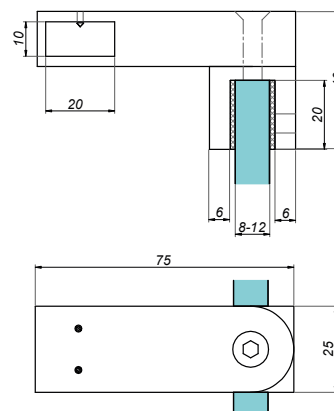

Open side mounting bar-glass

NTKSQ821

Product code	Finish
NTKSQ821-PS	polish
NTKSQ821-SS	satın
NTKSQ821-B	black
NTKSQ821-G	gold
Properties	
Material	brass