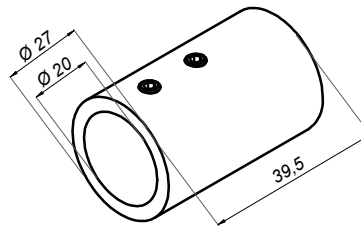

06

STABILIZERS
FOR GLASS
SHOWERS

Stabilizers for glass showers

Left corner stabilizer 220x140

C500L

Product code	Finish
C500L-PS	polish
C500L-B	black
C500L-G	gold
Properties	
Material	brass
Glass thickness	8-12 mm
Drilling holes in glass not needed	

Right corner stabilizer 220x140

C500R

Product code	Finish
C500R-PS	polish
C500R-B	black
C500R-G	gold
Properties	
Material	brass
Glass thickness	8-12 mm
Drilling holes in glass not needed	

Mounting wall-bar 90°

NLO-KP-2721

Product code	Finish
NLO-KP-2721-PS	polish
NLO-KP-2721-SS	satin
NLO-KP-2721-B	black
Properties	
Material	brass

Mounting wall-bar 90°

NLO-KP-2731

Product code	Finish
NLO-KP-2731-PS	polish
NLO-KP-2731-SS	satin
Properties	
Material	brass