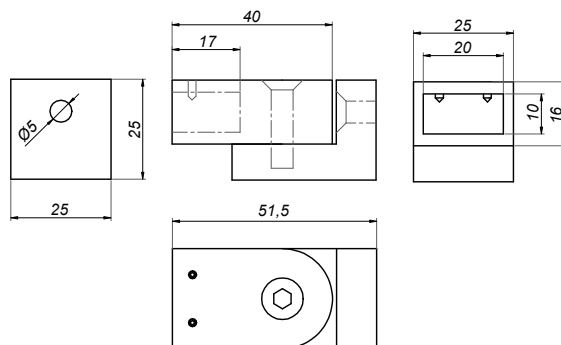

Stabilizers for glass showers

Adjustable mounting wall-bar

NTKSQ819

Product code	Finish
NTKSQ819-PS	polish
NTKSQ819-SS	satın
NTKSQ819-B	black
NTKSQ819-G	gold
Properties	
Material	brass