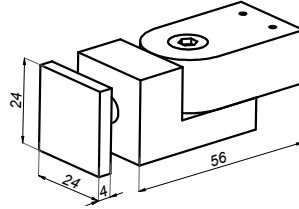

Stabilizers for glass showers

Adjustable mounting bar-glass

NTKSQ822

Product code	Finish
NTKSQ822-PS	polish
NTKSQ822-SS	satin
NTKSQ822-B	black
NTKSQ822-G	gold
Properties	
Material	brass

Adjustable mounting bar-bar

NTKSQ823