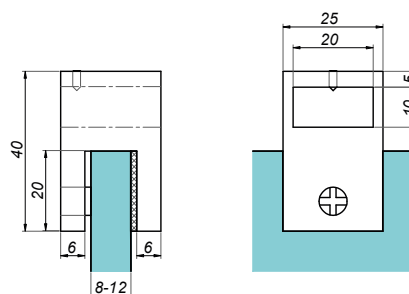

Open mounting bar-glass 90°

NTKSQ816

Product code	Finish
NTKSQ816-PS	polish
NTKSQ816-SS	satın
NTKSQ816-G	gold
Properties	
Material	brass