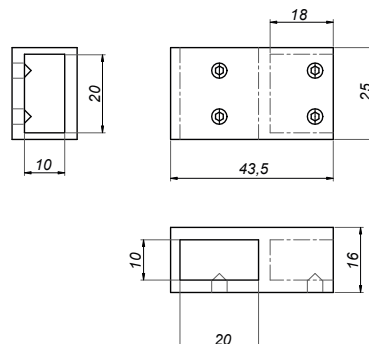

Stabilizers for glass showers

Three-way connector

NTKSQ803

Product code	Finish
NTKSQ803-PS	polish
NTKSQ803-SS	satın
NTKSQ803-B	black
NTKSQ803-G	gold
Properties	
Material	brass

Mounting wall-bar 90°

NTKSQ807

Product code	Finish
NTKSQ807-PS	polish
NTKSQ807-SS	satın
NTKSQ807-B	black
NTKSQ807-G	gold
Properties	
Material	brass