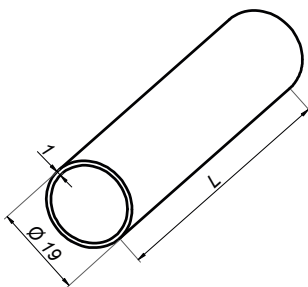

Product code	Finish
BT-709-PS	polish
BT-709-SS	satın
Properties	
Material	brass

Connector bar-bar 135°

BT-704

Product code	Finish
BT-704-PS	polish
BT-704-SS	satın
Properties	
Material	brass

Stabilizer bar Ø19

NLO-KP-2728

Product code	L	Finish
NLO-KP-2728-2-PS	2000 mm	polish
NLO-KP-2728-1,3-PS	1300 mm	polish
NLO-KP-2728-1,3-SS	1300 mm	satın
NLO-KP-2728-1,5-B	1500 mm	black
NLO-KP-2728-1,0-B	1000 mm	black
Properties		
Material	stainless steel	