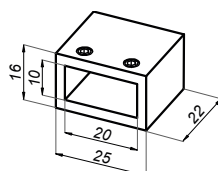

Three-way connector

NTKSQ803

Product code	Finish
NTKSQ803-PS	polish
NTKSQ803-SS	satın
NTKSQ803-B	black
NTKSQ803-G	gold
Properties	
Material	brass

Mounting wall-bar 90°

NTKSQ807

Product code	Finish
NTKSQ807-PS	polish
NTKSQ807-SS	satın
NTKSQ807-B	black
NTKSQ807-G	gold
Properties	
Material	brass