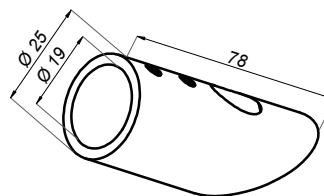

Mounting wall-bar 45°

NLO-KP-2722

Product code	Finish
NLO-KP-2722-PS	polish
NLO-KP-2722-SS	satin
Properties	
Material	brass