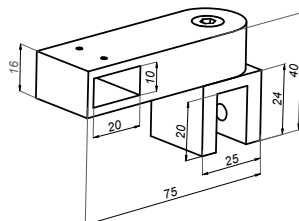

Open side mounting bar-glass

NTKSQ821

Product code	Finish
NTKSQ821-PS	polish
NTKSQ821-SS	satın
NTKSQ821-B	black
NTKSQ821-G	gold
Properties	
Material	brass