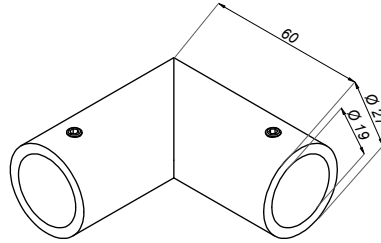

Three-way connector bar-bar

NLO-KP-2726

Product code	Finish
NLO-KP-2726-PS	polish
NLO-KP-2726-SS	satın
NLO-KP-2726-B	black
Properties	
Material	brass

Stabilizers for glass showers

Connector bar-bar 90°

BT-709