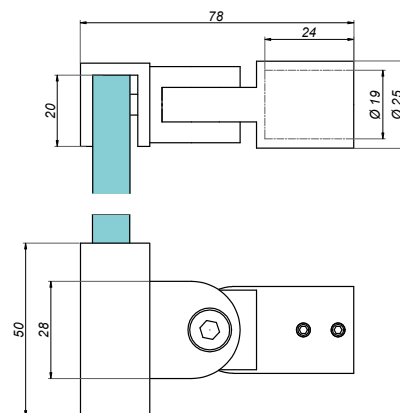

Stabilizers for glass showers

Adjustable mounting bar-glass

NTK-TW012

Product code	Finish
NTK-TW012-PS	polish
NTK-TW012-SS	satın
Properties	
Material	brass