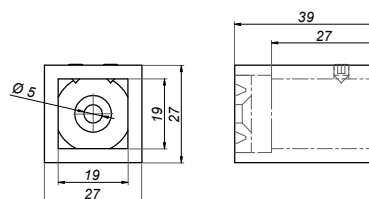

Stabilizers for glass showers

Mounting wall-bar 90°

NLO-KP-2741

Product code	Finish
NLO-KP-2741-PS	polish
NLO-KP-2741-SS	satın
Properties	
Material	brass