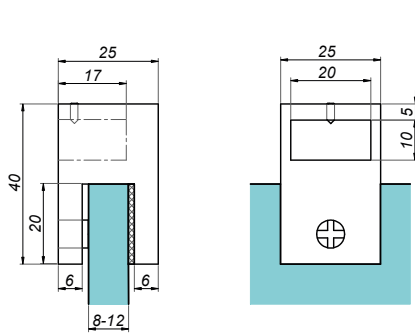

Open mounting bar-glass 90°

NTKSQ816

Product code	Finish
NTKSQ816-PS	polish
NTKSQ816-SS	satın
NTKSQ816-G	gold
Properties	
Material	brass

Stabilizers for glass showers

Closed mounting bar-glass 90°

NTKSQ817