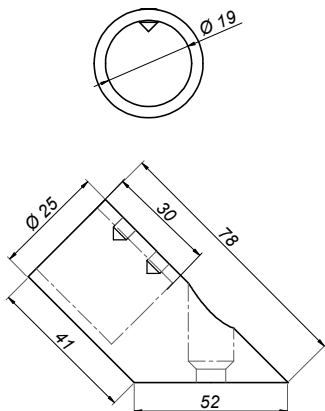

Mounting wall-bar 45°

NLO-KP-2722

Product code	Finish
NLO-KP-2722-PS	polish
NLO-KP-2722-SS	satin
Properties	
Material	brass