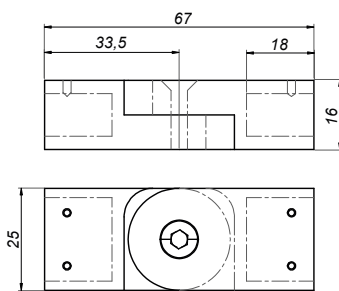

Stabilizers for glass showers

Adjustable mounting bar-glass

NTKSQ822

Product code	Finish
NTKSQ822-PS	polish
NTKSQ822-SS	satin
NTKSQ822-B	black
NTKSQ822-G	gold
Properties	
Material	brass

Adjustable mounting bar-bar

NTKSQ823

Product code	Finish
NTKSQ823-PS	polish
NTKSQ823-SS	satin
NTKSQ823-G	gold
Properties	
Material	brass

Stabilizer bar 10x20mm

NTK1020

Product code	L	Finish
NTK1020-2000-PS	2000 mm	polish
NTK1020-2000-SS	2000 mm	satin
NTK1020-1300-CH	1300 mm	chrome
NTK1020-1300-PS	1300 mm	polish
NTK1020-1000-PS	1000 mm	polish
NTK1020-1500-B	1000 mm	black
NTK1020-1000-B	1000 mm	black
NTK1020-1500-G	1500 mm	gold
NTK1020-1000-G	1000 mm	gold
Properties		
Material	stainless steel