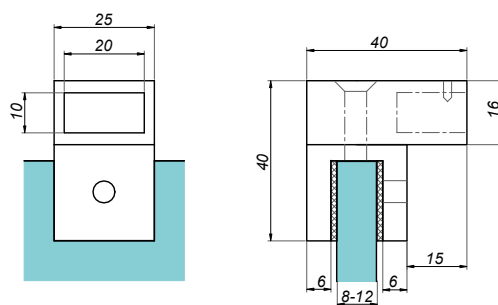

Adjustable mounting bar-glass

NTKSQ820

Product code	Finish
NTKSQ820-PS	polish
NTKSQ820-SS	satın
NTKSQ820-B	black
NTKSQ820-G	gold
Properties	
Material	brass