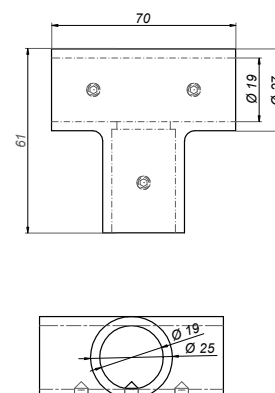

Three-way connector bar-bar

NLO-KP-2726

Product code	Finish
NLO-KP-2726-PS	polish
NLO-KP-2726-SS	satın
NLO-KP-2726-B	black
Properties	
Material	brass