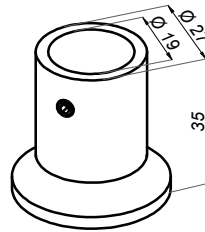

06

STABILIZERS
FOR GLASS
SHOWERS

Stabilizers for glass showers

Left corner stabilizer 220x140

C500L

Product code	Finish
C500L-PS	polish
C500L-B	black
C500L-G	gold
Properties	
Material	brass
Glass thickness	8-12 mm
Drilling holes in glass not needed	

Right corner stabilizer 220x140

C500R

Product code	Finish
C500R-PS	polish
C500R-B	black
C500R-G	gold
Properties	
Material	brass
Glass thickness	8-12 mm
Drilling holes in glass not needed	

Mounting wall-bar 90°

NLO-KP-2721

Product code	Finish
NLO-KP-2721-PS	polish
NLO-KP-2721-SS	satin
NLO-KP-2721-B	black
Properties	
Material	brass

Mounting wall-bar 90°

NLO-KP-2731

Product code	Finish
NLO-KP-2731-PS	polish
NLO-KP-2731-SS	satin
Properties	
Material	brass

Mounting wall-bar 45°

NLO-KP-2722

Product code	Finish
NLO-KP-2722-PS	polish
NLO-KP-2722-SS	satin
Properties	
Material	brass

Stabilizers for glass showers

Adjustable closed mounting bar-glass

NLO-KP-2723

Product code	Finish
NLO-KP-2723-PS	polish
NLO-KP-2723-SS	satın
Properties	
Material	brass