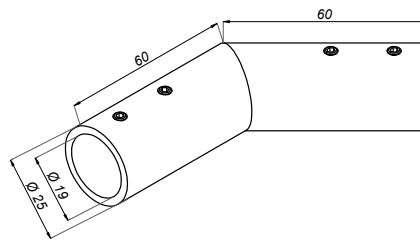

Connector bar-bar 135°

BT-704

Product code	Finish
BT-704-PS	polish
BT-704-SS	satın
Properties	
Material	brass