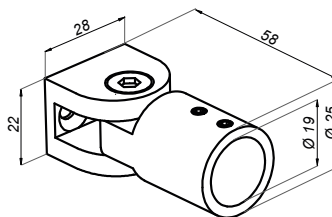

Adjustable mounting bar-wall

NTK-TW011

Product code	Finish
NTK-TW011-PS	polish
NTK-TW011-SS	satin
Properties	
Material	brass