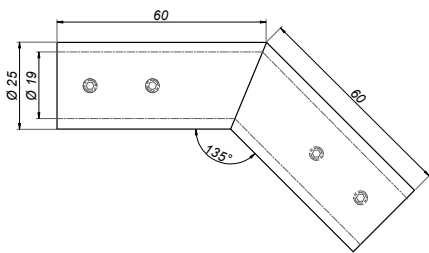

Connector bar-bar 135°

BT-704

Product code	Finish
BT-704-PS	polish
BT-704-SS	satın
Properties	
Material	brass