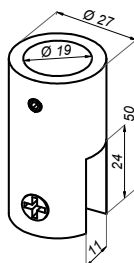

Vertical mounting bar-glass

NLO-KP-2724

Product code	Finish
NLO-KP-2724-PS	polish
NLO-KP-2724-SS	satın
NLO-KP-2724-B	black
Properties	
Material	brass

Mounting bar-glass

NLO-KP-2723B

Product code	Finish
NLO-KP-2723B-PS	polish
NLO-KP-2723B-B	black
Properties	
Material	brass