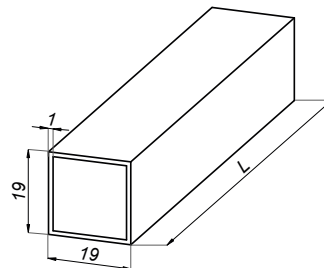

Stabilizer bar 19x19 mm

NLO-KP-2748-2

Product code	Finish
NLO-KP-2748-2-PS	polish
NLO-KP-2748-2-SS	satin
NLO-KP-2748-2-CH	chrome
Properties	
Material	stainless steel
Length	2000 mm