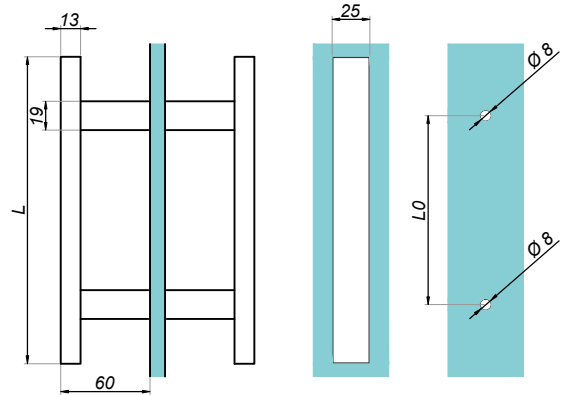

Door knobs and handles

Door handle 13x25 mm

NLO-ZD-2858

Product code	L	Lo	Finish
NLO-ZD-2858-PS	230	152	polish
NLO-ZD-2858-SS	230	152	satın
NLO-ZD-2858-610-PS	610	457	polish
NLO-ZD-2858-610-SS	610	457	satın
Properties			
Material	stainless steel