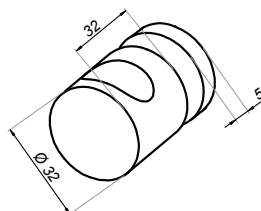

Door knob

NPR-PSDK-05

Product code	Finish
NPR-PSDK-05-PS	polish
NPR-PSDK-05-SS	satın
Properties	
Material	brass
Glass thickness	8-12 mm

Door knob

NLO-GŁ-2803A

Product code	Finish
NLO-GŁ-2803A-PS	polish
NLO-GŁ-2803A-SS	satın
Properties	
Material	brass
Glass thickness	8-12 mm

Door knobs and handles

Door handle 13x25 mm

NLO-ZD-2858

Product code	L	Lo	Finish
NLO-ZD-2858-PS	230	152	polish
NLO-ZD-2858-SS	230	152	satın
NLO-ZD-2858-610-PS	610	457	polish
NLO-ZD-2858-610-SS	610	457	satın
Properties			
Material	stainless steel		