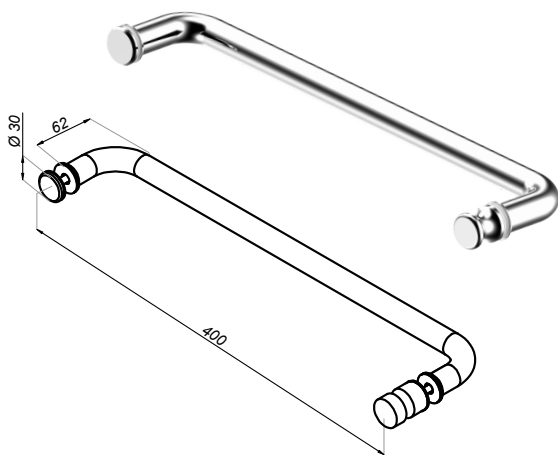

Door handle Ø19 mm NLO-ZD-2815

Product code	Finish
NLO-ZD-2815-400-PS	polish
NLO-ZD-2815-400-B	black
Properties	
Material	stainless steel