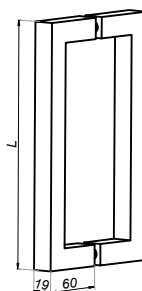

Door knobs and handles

Door handle 13x25 mm

NLO-ZD-2858

Product code	L	Lo	Finish
NLO-ZD-2858-PS	230	152	polish
NLO-ZD-2858-SS	230	152	satın
NLO-ZD-2858-610-PS	610	457	polish
NLO-ZD-2858-610-SS	610	457	satın
Properties			
Material	stainless steel		

Door handle 19x19 mm

NLO-ZD-2855

Product code	Finish
NLO-ZD-2855-PS	polish
NLO-ZD-2855-SS	satın
NLO-ZD-2855-B	black
Properties	
Material	stainless steel

Door handle 19x19 mm

NLO-ZD-2856

Product code	L	Lo	Finish
NLO-ZD-2856-PS	220	203	polish
NLO-ZD-2856-SS	220	203	satın
NLO-ZD-2856-610-PS	630	610	polish
NLO-ZD-2856-610-SS	630	610	satın
NLO-ZD-2856-B	220	203	black
NLO-ZD-2856-G	220	203	gold
Properties			
Glass thickness			8-12 mm
Material			stainless steel