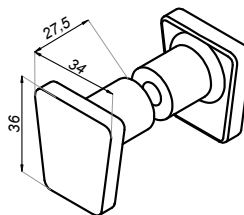

07

**KNOBS AND
HANDLES** FOR
GLASS SHOWERS

Door knobs and handles

Door knob NLO-GŁ-51

Product code	Finish
NLO-GŁ-51-PS	polish
NLO-GŁ-51-SS	satın
NLO-GŁ-51-B	black
NLO-GŁ-51-G	gold
Properties	
Material	brass
Glass thickness	8-12 mm

Door knob NLO-GŁ-52

Product code	Finish
NLO-GŁ-52-PS	polish
NLO-GŁ-52-SS	satın
NLO-GŁ-52-B	black
Properties	
Material	brass
Glass thickness	8-12 mm

Door knob NLO-GŁ-09

Product code	Finish
NLO-GŁ-09-PS	polish
NLO-GŁ-09-SS	satın
Properties	
Material	brass
Glass thickness	8-12 mm