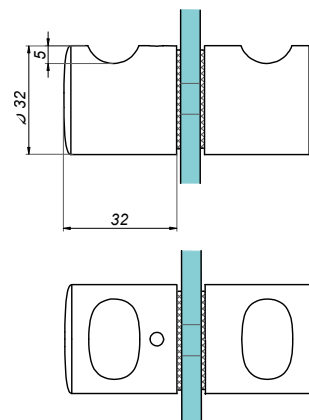

Door knob

GHD-693

Product code	Finish
GHD-693-PS	polish
GHD-693-SS	satın
Properties	
Material	brass
Glass thickness	8-12 mm

Door knobs and handles

Door knob GHD-695

Product code	Finish
GHD-695-PS	polish
GHD-695-SS	satın
Properties	
Material	brass
Glass thickness	8-12 mm

Door knob NLO-GŁ-2804

Product code	Finish
NLO-GŁ-2804-PS	polish
NLO-GŁ-2804-SS	satın
Properties	
Material	brass
Glass thickness	8-12 mm

Door knob NLO-GŁ-2803

Product code	Finish
NLO-GŁ-2803-PS	polish
NLO-GŁ-2803-SS	satın
NLO-GŁ-2803-B	black
Properties	
Material	brass
Glass thickness	8-12 mm