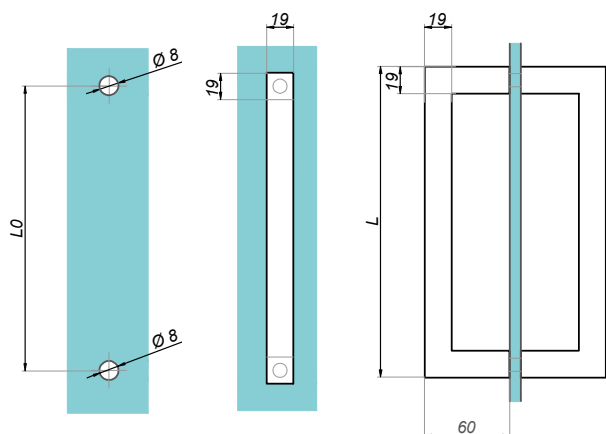

Door handle 19x19 mm

NLO-ZD-2855

Product code	Finish
NLO-ZD-2855-PS	polish
NLO-ZD-2855-SS	satın
NLO-ZD-2855-B	black
Properties	
Material	stainless steel

Door handle 19x19 mm

NLO-ZD-2856

Product code	L	Lo	Finish
NLO-ZD-2856-PS	220	203	polish
NLO-ZD-2856-SS	220	203	satın
NLO-ZD-2856-610-PS	630	610	polish
NLO-ZD-2856-610-SS	630	610	satın
NLO-ZD-2856-B	220	203	black
NLO-ZD-2856-G	220	203	gold
Properties			
Glass thickness			8-12 mm
Material			stainless steel