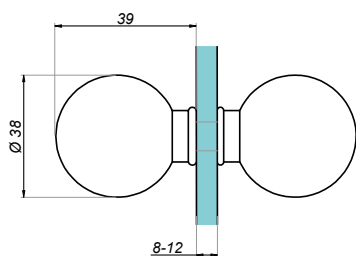

Door knob NLO-GŁ-2804

Product code	Finish
NLO-GŁ-2804-PS	polish
NLO-GŁ-2804-SS	satın
Properties	
Material	brass
Glass thickness	8-12 mm

Door knob NLO-GŁ-2803

Product code	Finish
NLO-GŁ-2803-PS	polish
NLO-GŁ-2803-SS	satın
NLO-GŁ-2803-B	black
Properties	
Material	brass
Glass thickness	8-12 mm

Door knob

GHD-697

Product code	Finish
GHD-697-PS	polish
GHD-697-SS	satın
Properties	
Material	brass
Glass thickness	8-12 mm

Door knob

NLO-GŁ-2802

Product code	Finish
NLO-GŁ-2802-PS	polish
NLO-GŁ-2802-SS	satın
Properties	
Material	brass
Glass thickness	8-12 mm

Door knob

GHD-699

Product code	Finish
GHD-699-PS	polish
GHD-699-SS	satın
Properties	
Material	brass
Glass thickness	8-12 mm

Door knobs and handles

Door knob

NLO-GŁ-2807

Product code	Finish
NLO-GŁ-2807-PS	polish
NLO-GŁ-2807-SS	satın
Properties	
Material	brass
Glass thickness	8-12 mm