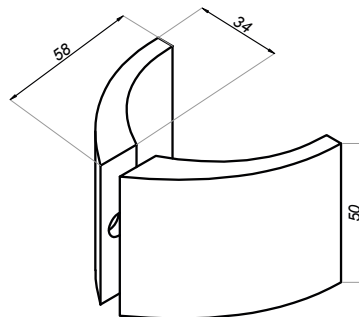

Door knob

NPR-PSDK-02

Product code	Finish
NPR-PSDK-02-PS	polish
NPR-PSDK-02-SS	satın
Properties	
Material	brass
Glass thickness	8-12 mm

Door knob

NPR-PSDK-03

Product code	Finish
NPR-PSDK-03-PS	polish
NPR-PSDK-03-SS	satın
Properties	
Material	brass
Glass thickness	8-12 mm

Door knob

NPR-PSDK-05

Product code	Finish
NPR-PSDK-05-PS	polish
NPR-PSDK-05-SS	satın
Properties	
Material	brass
Glass thickness	8-12 mm

Door knob

NLO-GŁ-2803A

Product code	Finish
NLO-GŁ-2803A-PS	polish
NLO-GŁ-2803A-SS	satın
Properties	
Material	brass
Glass thickness	8-12 mm