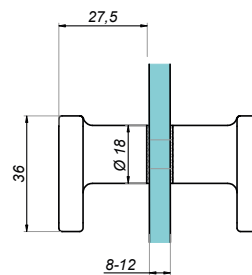

07

**KNOBS AND
HANDLES** FOR
GLASS SHOWERS

Door knobs and handles

Door knob NLO-GŁ-51

Product code	Finish
NLO-GŁ-51-PS	polish
NLO-GŁ-51-SS	satın
NLO-GŁ-51-B	black
NLO-GŁ-51-G	gold
Properties	
Material	brass
Glass thickness	8-12 mm

Door knob NLO-GŁ-52

Product code	Finish
NLO-GŁ-52-PS	polish
NLO-GŁ-52-SS	satın
NLO-GŁ-52-B	black
Properties	
Material	brass
Glass thickness	8-12 mm

Door knob NLO-GŁ-09

Product code	Finish
NLO-GŁ-09-PS	polish
NLO-GŁ-09-SS	satın
Properties	
Material	brass
Glass thickness	8-12 mm