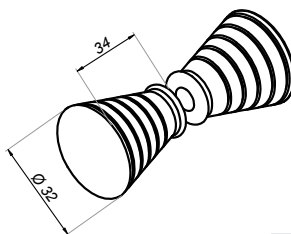

Door knob

GHD-693

Product code	Finish
GHD-693-PS	polish
GHD-693-SS	satın
Properties	
Material	brass
Glass thickness	8-12 mm

Door knobs and handles

Door knob GHD-695

Product code	Finish
GHD-695-PS	polish
GHD-695-SS	satın
Properties	
Material	brass
Glass thickness	8-12 mm

Door knob NLO-GŁ-2804

Product code	Finish
NLO-GŁ-2804-PS	polish
NLO-GŁ-2804-SS	satın
Properties	
Material	brass
Glass thickness	8-12 mm

Door knob NLO-GŁ-2803

Product code	Finish
NLO-GŁ-2803-PS	polish
NLO-GŁ-2803-SS	satın
NLO-GŁ-2803-B	black
Properties	
Material	brass
Glass thickness	8-12 mm

Door knob

GHD-697

Product code	Finish
GHD-697-PS	polish
GHD-697-SS	satın
Properties	
Material	brass
Glass thickness	8-12 mm

Door knob

NLO-GŁ-2802

Product code	Finish
NLO-GŁ-2802-PS	polish
NLO-GŁ-2802-SS	satın
Properties	
Material	brass
Glass thickness	8-12 mm