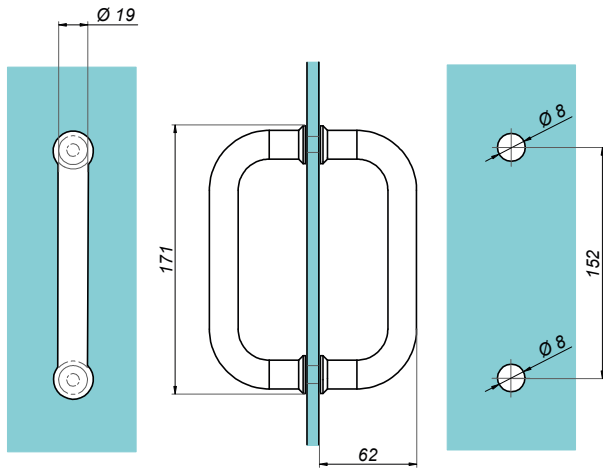

Door knobs and handles

Door handle NLO-ZD-2850

Product code	Finish
NLO-ZD-2850-PS	polish
NLO-ZD-2850-SS	satın
Properties	
Material	stainless steel

Door handle Ø19 mm NLO-ZD-2815

Product code	Finish
NLO-ZD-2815-400-PS	polish
NLO-ZD-2815-400-B	black
Properties	
Material	stainless steel

Door handle Ø19 mm

NLO-ZD-2816

Product code	Finish
NLO-ZD-2816-PS	polish
NLO-ZD-2816-SS	satın
NLO-ZD-2816-B	black
Properties	
Glass thickness	8-12 mm
Material	stainless steel