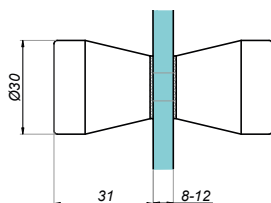

Door knob

GHD-692

Product code	Finish
GHD-692-PS	polish
GHD-692-SS	satın
Properties	
Material	brass
Glass thickness	8-12 mm

Door knob

NLO-GŁ-2801

Product code	Finish
NLO-GŁ-2801-PS	polish
NLO-GŁ-2801-SS	satın
NLO-GŁ-2801-B	black
NLO-GŁ-2801-G	gold
Properties	
Material	brass
Glass thickness	8-12 mm

Door knob

GHD-693

Product code	Finish
GHD-693-PS	polish
GHD-693-SS	satın
Properties	
Material	brass
Glass thickness	8-12 mm

Door knobs and handles

Door knob GHD-695

Product code	Finish
GHD-695-PS	polish
GHD-695-SS	satın
Properties	
Material	brass
Glass thickness	8-12 mm

Door knob NLO-GŁ-2804

Product code	Finish
NLO-GŁ-2804-PS	polish
NLO-GŁ-2804-SS	satın
Properties	
Material	brass
Glass thickness	8-12 mm

Door knob NLO-GŁ-2803

Product code	Finish
NLO-GŁ-2803-PS	polish
NLO-GŁ-2803-SS	satın
NLO-GŁ-2803-B	black
Properties	
Material	brass
Glass thickness	8-12 mm