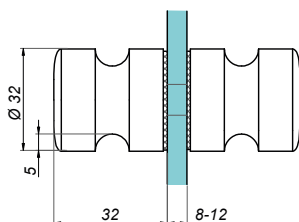

Door knob

GHD-692

Product code	Finish
GHD-692-PS	polish
GHD-692-SS	satın
Properties	
Material	brass
Glass thickness	8-12 mm

Door knob

NLO-GŁ-2801

Product code	Finish
NLO-GŁ-2801-PS	polish
NLO-GŁ-2801-SS	satın
NLO-GŁ-2801-B	black
NLO-GŁ-2801-G	gold
Properties	
Material	brass
Glass thickness	8-12 mm

Door knob

GHD-693

Product code	Finish
GHD-693-PS	polish
GHD-693-SS	satın
Properties	
Material	brass
Glass thickness	8-12 mm

Door knobs and handles

Door knob GHD-695

Product code	Finish
GHD-695-PS	polish
GHD-695-SS	satın
Properties	
Material	brass
Glass thickness	8-12 mm

Door knob NLO-GŁ-2804

Product code	Finish
NLO-GŁ-2804-PS	polish
NLO-GŁ-2804-SS	satın
Properties	
Material	brass
Glass thickness	8-12 mm

Door knob NLO-GŁ-2803

Product code	Finish
NLO-GŁ-2803-PS	polish
NLO-GŁ-2803-SS	satın
NLO-GŁ-2803-B	black
Properties	
Material	brass
Glass thickness	8-12 mm