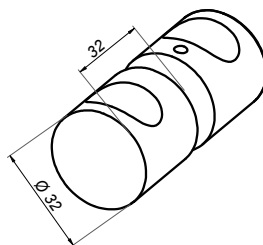

Door knob

GHD-693

Product code	Finish
GHD-693-PS	polish
GHD-693-SS	satın
Properties	
Material	brass
Glass thickness	8-12 mm

Door knobs and handles

Door knob GHD-695

Product code	Finish
GHD-695-PS	polish
GHD-695-SS	satın
Properties	
Material	brass
Glass thickness	8-12 mm

Door knob NLO-GŁ-2804

Product code	Finish
NLO-GŁ-2804-PS	polish
NLO-GŁ-2804-SS	satın
Properties	
Material	brass
Glass thickness	8-12 mm

Door knob NLO-GŁ-2803

Product code	Finish
NLO-GŁ-2803-PS	polish
NLO-GŁ-2803-SS	satın
NLO-GŁ-2803-B	black
Properties	
Material	brass
Glass thickness	8-12 mm