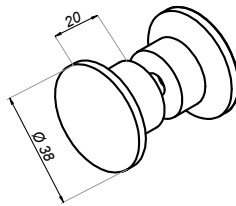

Door knob

GHD-693

Product code	Finish
GHD-693-PS	polish
GHD-693-SS	satın
Properties	
Material	brass
Glass thickness	8-12 mm

Door knobs and handles

Door knob GHD-695

Product code	Finish
GHD-695-PS	polish
GHD-695-SS	satın
Properties	
Material	brass
Glass thickness	8-12 mm

Door knob NLO-GŁ-2804

Product code	Finish
NLO-GŁ-2804-PS	polish
NLO-GŁ-2804-SS	satın
Properties	
Material	brass
Glass thickness	8-12 mm

Door knob NLO-GŁ-2803

Product code	Finish
NLO-GŁ-2803-PS	polish
NLO-GŁ-2803-SS	satın
NLO-GŁ-2803-B	black
Properties	
Material	brass
Glass thickness	8-12 mm