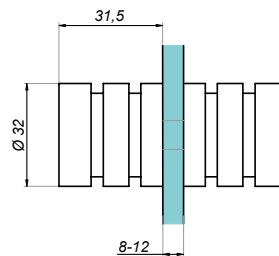

Door knob

GHD-693

Product code	Finish
GHD-693-PS	polish
GHD-693-SS	satın
Properties	
Material	brass
Glass thickness	8-12 mm

Door knobs and handles

Door knob GHD-695

Product code	Finish
GHD-695-PS	polish
GHD-695-SS	satın
Properties	
Material	brass
Glass thickness	8-12 mm

Door knob NLO-GŁ-2804

Product code	Finish
NLO-GŁ-2804-PS	polish
NLO-GŁ-2804-SS	satın
Properties	
Material	brass
Glass thickness	8-12 mm

Door knob NLO-GŁ-2803

Product code	Finish
NLO-GŁ-2803-PS	polish
NLO-GŁ-2803-SS	satın
NLO-GŁ-2803-B	black
Properties	
Material	brass
Glass thickness	8-12 mm