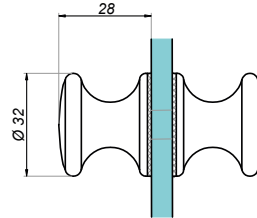

Door knob

GHD-697

Product code	Finish
GHD-697-PS	polish
GHD-697-SS	satın
Properties	
Material	brass
Glass thickness	8-12 mm

Door knob

NLO-GŁ-2802

Product code	Finish
NLO-GŁ-2802-PS	polish
NLO-GŁ-2802-SS	satın
Properties	
Material	brass
Glass thickness	8-12 mm

Door knob

GHD-699

Product code	Finish
GHD-699-PS	polish
GHD-699-SS	satın
Properties	
Material	brass
Glass thickness	8-12 mm

Door knobs and handles

Door knob

NLO-GŁ-2807

Product code	Finish
NLO-GŁ-2807-PS	polish
NLO-GŁ-2807-SS	satın
Properties	
Material	brass
Glass thickness	8-12 mm

Door knob

NPR-PSDK-02

Product code	Finish
NPR-PSDK-02-PS	polish
NPR-PSDK-02-SS	satın
Properties	
Material	brass
Glass thickness	8-12 mm

Door knob

NPR-PSDK-03

Product code	Finish
NPR-PSDK-03-PS	polish
NPR-PSDK-03-SS	satın
Properties	
Material	brass
Glass thickness	8-12 mm