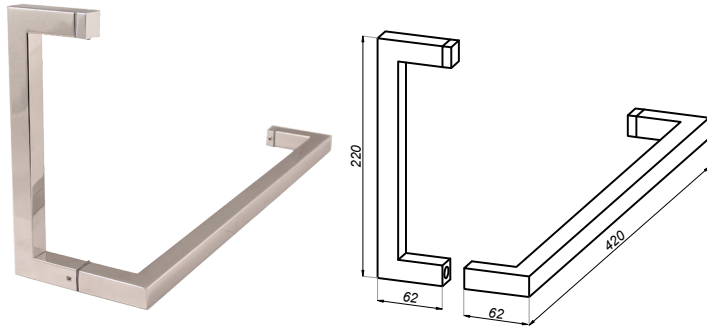

Door knobs and handles

Door handle NLO-ZD-2850

Product code	Finish
NLO-ZD-2850-PS	polish
NLO-ZD-2850-SS	satın
Properties	
Material	stainless steel