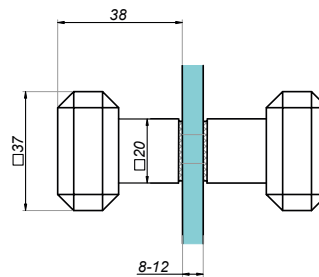

Product code	Finish
NPR-PSDK-02-PS	polish
NPR-PSDK-02-SS	satın
Properties	
Material	brass
Glass thickness	8-12 mm

Door knob

NPR-PSDK-03