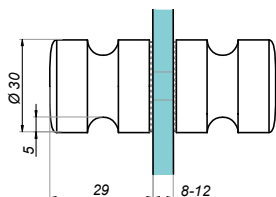

07

**KNOBS AND
HANDLES** FOR
GLASS SHOWERS

Door knobs and handles

Door knob NLO-GŁ-51

Product code	Finish
NLO-GŁ-51-PS	polish
NLO-GŁ-51-SS	satın
NLO-GŁ-51-B	black
NLO-GŁ-51-G	gold
Properties	
Material	brass
Glass thickness	8-12 mm

Door knob NLO-GŁ-52

Product code	Finish
NLO-GŁ-52-PS	polish
NLO-GŁ-52-SS	satın
NLO-GŁ-52-B	black
Properties	
Material	brass
Glass thickness	8-12 mm

Door knob NLO-GŁ-09

Product code	Finish
NLO-GŁ-09-PS	polish
NLO-GŁ-09-SS	satın
Properties	
Material	brass
Glass thickness	8-12 mm

Door knob

GHD-692

Product code	Finish
GHD-692-PS	polish
GHD-692-SS	satın
Properties	
Material	brass
Glass thickness	8-12 mm

Door knob

NLO-GŁ-2801

Product code	Finish
NLO-GŁ-2801-PS	polish
NLO-GŁ-2801-SS	satın
NLO-GŁ-2801-B	black
NLO-GŁ-2801-G	gold
Properties	
Material	brass
Glass thickness	8-12 mm