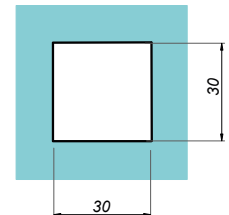

Door knob NLO-GŁ-52

Product code	Finish
NLO-GŁ-52-PS	polish
NLO-GŁ-52-SS	satın
NLO-GŁ-52-B	black
Properties	
Material	brass
Glass thickness	8-12 mm