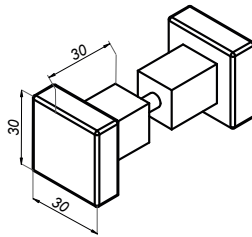

07

**KNOBS AND
HANDLES** FOR
GLASS SHOWERS

Door knobs and handles

Door knob NLO-GŁ-51

Product code	Finish
NLO-GŁ-51-PS	polish
NLO-GŁ-51-SS	satın
NLO-GŁ-51-B	black
NLO-GŁ-51-G	gold
Properties	
Material	brass
Glass thickness	8-12 mm