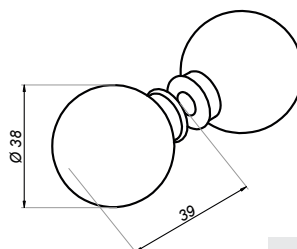

Door knob NLO-GŁ-2804

Product code	Finish
NLO-GŁ-2804-PS	polish
NLO-GŁ-2804-SS	satın
Properties	
Material	brass
Glass thickness	8-12 mm

Door knob NLO-GŁ-2803

Product code	Finish
NLO-GŁ-2803-PS	polish
NLO-GŁ-2803-SS	satın
NLO-GŁ-2803-B	black
Properties	
Material	brass
Glass thickness	8-12 mm

Door knob

GHD-697

Product code	Finish
GHD-697-PS	polish
GHD-697-SS	satın
Properties	
Material	brass
Glass thickness	8-12 mm

Door knob

NLO-GŁ-2802

Product code	Finish
NLO-GŁ-2802-PS	polish
NLO-GŁ-2802-SS	satın
Properties	
Material	brass
Glass thickness	8-12 mm

Door knob

GHD-699

Product code	Finish
GHD-699-PS	polish
GHD-699-SS	satın
Properties	
Material	brass
Glass thickness	8-12 mm

Door knobs and handles

Door knob

NLO-GŁ-2807

Product code	Finish
NLO-GŁ-2807-PS	polish
NLO-GŁ-2807-SS	satın
Properties	
Material	brass
Glass thickness	8-12 mm