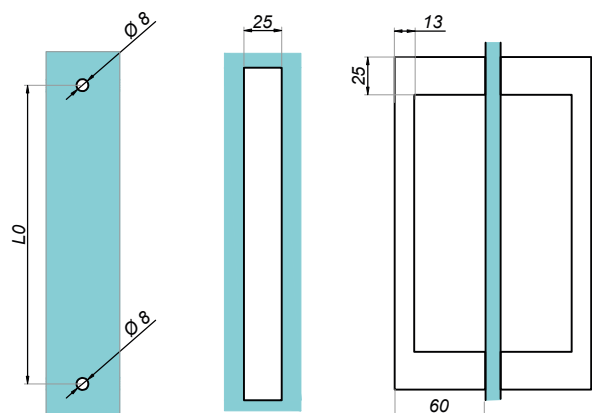

Door handle

NLO-ZD-2857

Product code	L	Lo	Finish
NLO-ZD-2857-PS	230	203	polish
NLO-ZD-2857-SS	230	203	satın
NLO-ZD-2857-457-PS	480	455	polish
NLO-ZD-2857-457-SS	480	455	satın
NLO-ZD-2857-610-PS	635	610	polish
NLO-ZD-2857-610-SS	635	610	satın
Properties			
Material			stainless steel