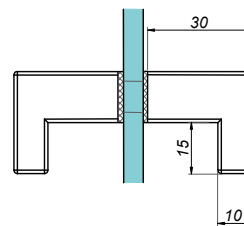

07

**KNOBS AND
HANDLES** FOR
GLASS SHOWERS

Door knobs and handles

Door knob NLO-GŁ-51

Product code	Finish
NLO-GŁ-51-PS	polish
NLO-GŁ-51-SS	satın
NLO-GŁ-51-B	black
NLO-GŁ-51-G	gold
Properties	
Material	brass
Glass thickness	8-12 mm

Door knob NLO-GŁ-52

Product code	Finish
NLO-GŁ-52-PS	polish
NLO-GŁ-52-SS	satın
NLO-GŁ-52-B	black
Properties	
Material	brass
Glass thickness	8-12 mm

Door knob NLO-GŁ-09

Product code	Finish
NLO-GŁ-09-PS	polish
NLO-GŁ-09-SS	satın
Properties	
Material	brass
Glass thickness	8-12 mm

Door knob

GHD-692

Product code	Finish
GHD-692-PS	polish
GHD-692-SS	satın
Properties	
Material	brass
Glass thickness	8-12 mm

Door knob

NLO-GŁ-2801

Product code	Finish
NLO-GŁ-2801-PS	polish
NLO-GŁ-2801-SS	satın
NLO-GŁ-2801-B	black
NLO-GŁ-2801-G	gold
Properties	
Material	brass
Glass thickness	8-12 mm