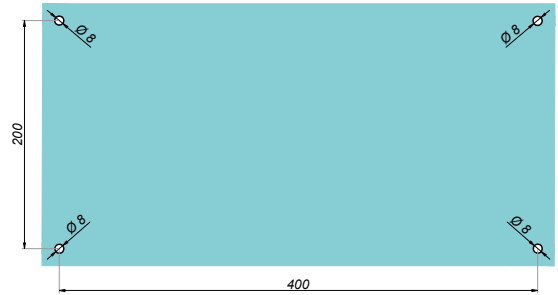

Door knobs and handles

Door handle NLO-ZD-2850

Product code	Finish
NLO-ZD-2850-PS	polish
NLO-ZD-2850-SS	satın
Properties	
Material	stainless steel