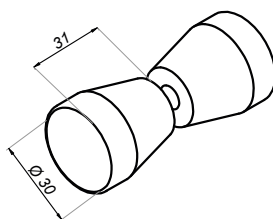

Door knob

GHD-692

Product code	Finish
GHD-692-PS	polish
GHD-692-SS	satın
Properties	
Material	brass
Glass thickness	8-12 mm

Door knob

NLO-GŁ-2801

Product code	Finish
NLO-GŁ-2801-PS	polish
NLO-GŁ-2801-SS	satın
NLO-GŁ-2801-B	black
NLO-GŁ-2801-G	gold
Properties	
Material	brass
Glass thickness	8-12 mm

Door knob

GHD-693

Product code	Finish
GHD-693-PS	polish
GHD-693-SS	satın
Properties	
Material	brass
Glass thickness	8-12 mm

Door knobs and handles

Door knob GHD-695

Product code	Finish
GHD-695-PS	polish
GHD-695-SS	satın
Properties	
Material	brass
Glass thickness	8-12 mm

Door knob NLO-GŁ-2804

Product code	Finish
NLO-GŁ-2804-PS	polish
NLO-GŁ-2804-SS	satın
Properties	
Material	brass
Glass thickness	8-12 mm

Door knob NLO-GŁ-2803

Product code	Finish
NLO-GŁ-2803-PS	polish
NLO-GŁ-2803-SS	satın
NLO-GŁ-2803-B	black
Properties	
Material	brass
Glass thickness	8-12 mm