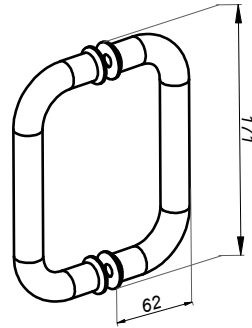

Door knobs and handles

Door handle NLO-ZD-2850

Product code	Finish
NLO-ZD-2850-PS	polish
NLO-ZD-2850-SS	satın
Properties	
Material	stainless steel

Door handle Ø19 mm NLO-ZD-2815

Product code	Finish
NLO-ZD-2815-400-PS	polish
NLO-ZD-2815-400-B	black
Properties	
Material	stainless steel

Door handle Ø19 mm

NLO-ZD-2816

Product code	Finish
NLO-ZD-2816-PS	polish
NLO-ZD-2816-SS	satın
NLO-ZD-2816-B	black
Properties	
Glass thickness	8-12 mm
Material	stainless steel