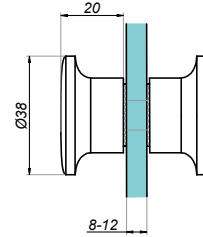

Door knob

GHD-692

Product code	Finish
GHD-692-PS	polish
GHD-692-SS	satın
Properties	
Material	brass
Glass thickness	8-12 mm

Door knob

NLO-GŁ-2801

Product code	Finish
NLO-GŁ-2801-PS	polish
NLO-GŁ-2801-SS	satın
NLO-GŁ-2801-B	black
NLO-GŁ-2801-G	gold
Properties	
Material	brass
Glass thickness	8-12 mm

Door knob

GHD-693

Product code	Finish
GHD-693-PS	polish
GHD-693-SS	satın
Properties	
Material	brass
Glass thickness	8-12 mm

Door knobs and handles

Door knob GHD-695

Product code	Finish
GHD-695-PS	polish
GHD-695-SS	satın
Properties	
Material	brass
Glass thickness	8-12 mm

Door knob NLO-GŁ-2804

Product code	Finish
NLO-GŁ-2804-PS	polish
NLO-GŁ-2804-SS	satın
Properties	
Material	brass
Glass thickness	8-12 mm

Door knob NLO-GŁ-2803

Product code	Finish
NLO-GŁ-2803-PS	polish
NLO-GŁ-2803-SS	satın
NLO-GŁ-2803-B	black
Properties	
Material	brass
Glass thickness	8-12 mm