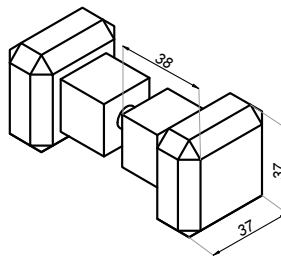

Door knob

NPR-PSDK-02

Product code	Finish
NPR-PSDK-02-PS	polish
NPR-PSDK-02-SS	satın
Properties	
Material	brass
Glass thickness	8-12 mm