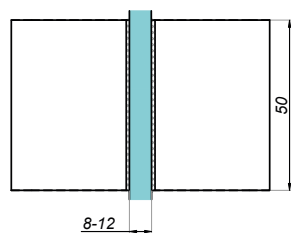

Door knob

NPR-PSDK-05

Product code	Finish
NPR-PSDK-05-PS	polish
NPR-PSDK-05-SS	satın
Properties	
Material	brass
Glass thickness	8-12 mm

Door knob

NLO-GŁ-2803A