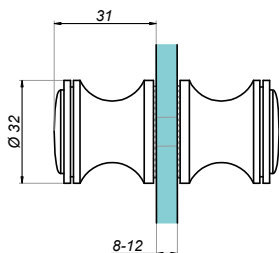

Door knob NLO-GŁ-2804

Product code	Finish
NLO-GŁ-2804-PS	polish
NLO-GŁ-2804-SS	satın
Properties	
Material	brass
Glass thickness	8-12 mm

Door knob NLO-GŁ-2803

Product code	Finish
NLO-GŁ-2803-PS	polish
NLO-GŁ-2803-SS	satın
NLO-GŁ-2803-B	black
Properties	
Material	brass
Glass thickness	8-12 mm

Door knob

GHD-697

Product code	Finish
GHD-697-PS	polish
GHD-697-SS	satın
Properties	
Material	brass
Glass thickness	8-12 mm

Door knob

NLO-GŁ-2802

Product code	Finish
NLO-GŁ-2802-PS	polish
NLO-GŁ-2802-SS	satın
Properties	
Material	brass
Glass thickness	8-12 mm

Door knob

GHD-699

Product code	Finish
GHD-699-PS	polish
GHD-699-SS	satın
Properties	
Material	brass
Glass thickness	8-12 mm

Door knobs and handles

Door knob

NLO-GŁ-2807

Product code	Finish
NLO-GŁ-2807-PS	polish
NLO-GŁ-2807-SS	satın
Properties	
Material	brass
Glass thickness	8-12 mm