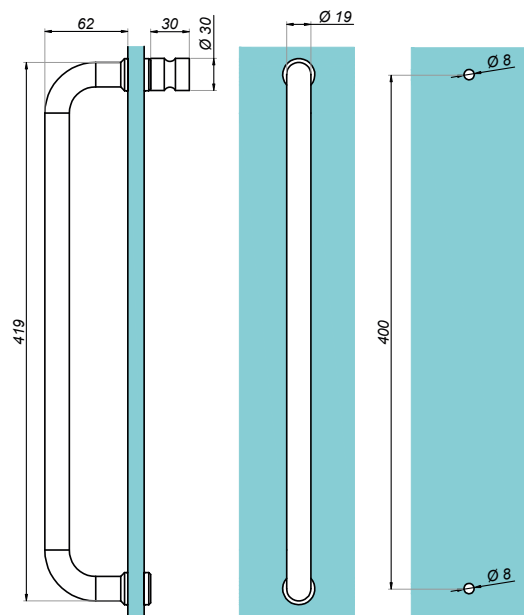

Door handle Ø19 mm NLO-ZD-2815

Product code	Finish
NLO-ZD-2815-400-PS	polish
NLO-ZD-2815-400-B	black
Properties	
Material	stainless steel