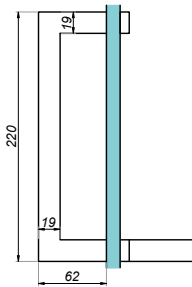

Door knobs and handles

Door handle NLO-ZD-2850

Product code	Finish
NLO-ZD-2850-PS	polish
NLO-ZD-2850-SS	satın
Properties	
Material	stainless steel