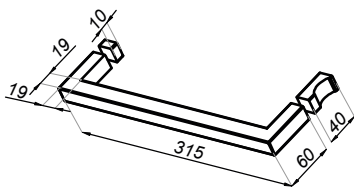

Door handle 19x19 mm

NLO-ZD-2855

Product code	Finish
NLO-ZD-2855-PS	polish
NLO-ZD-2855-SS	satın
NLO-ZD-2855-B	black
Properties	
Material	stainless steel