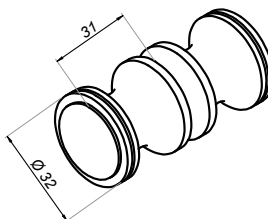

Door knob NLO-GŁ-2804

Product code	Finish
NLO-GŁ-2804-PS	polish
NLO-GŁ-2804-SS	satın
Properties	
Material	brass
Glass thickness	8-12 mm

Door knob NLO-GŁ-2803

Product code	Finish
NLO-GŁ-2803-PS	polish
NLO-GŁ-2803-SS	satın
NLO-GŁ-2803-B	black
Properties	
Material	brass
Glass thickness	8-12 mm

Door knob

GHD-697

Product code	Finish
GHD-697-PS	polish
GHD-697-SS	satın
Properties	
Material	brass
Glass thickness	8-12 mm

Door knob

NLO-GŁ-2802

Product code	Finish
NLO-GŁ-2802-PS	polish
NLO-GŁ-2802-SS	satın
Properties	
Material	brass
Glass thickness	8-12 mm

Door knob

GHD-699

Product code	Finish
GHD-699-PS	polish
GHD-699-SS	satın
Properties	
Material	brass
Glass thickness	8-12 mm

Door knobs and handles

Door knob

NLO-GŁ-2807

Product code	Finish
NLO-GŁ-2807-PS	polish
NLO-GŁ-2807-SS	satın
Properties	
Material	brass
Glass thickness	8-12 mm