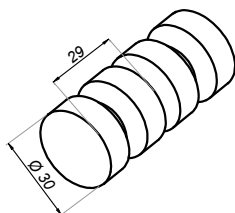

07

**KNOBS AND
HANDLES** FOR
GLASS SHOWERS

Door knobs and handles

Door knob NLO-GŁ-51

Product code	Finish
NLO-GŁ-51-PS	polish
NLO-GŁ-51-SS	satın
NLO-GŁ-51-B	black
NLO-GŁ-51-G	gold
Properties	
Material	brass
Glass thickness	8-12 mm

Door knob NLO-GŁ-52

Product code	Finish
NLO-GŁ-52-PS	polish
NLO-GŁ-52-SS	satın
NLO-GŁ-52-B	black
Properties	
Material	brass
Glass thickness	8-12 mm

Door knob NLO-GŁ-09

Product code	Finish
NLO-GŁ-09-PS	polish
NLO-GŁ-09-SS	satın
Properties	
Material	brass
Glass thickness	8-12 mm

Door knob

GHD-692

Product code	Finish
GHD-692-PS	polish
GHD-692-SS	satın
Properties	
Material	brass
Glass thickness	8-12 mm

Door knob

NLO-GŁ-2801

Product code	Finish
NLO-GŁ-2801-PS	polish
NLO-GŁ-2801-SS	satın
NLO-GŁ-2801-B	black
NLO-GŁ-2801-G	gold
Properties	
Material	brass
Glass thickness	8-12 mm