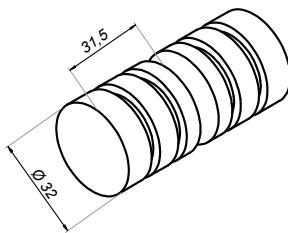

Door knob

GHD-692

Product code	Finish
GHD-692-PS	polish
GHD-692-SS	satın
Properties	
Material	brass
Glass thickness	8-12 mm

Door knob

NLO-GŁ-2801

Product code	Finish
NLO-GŁ-2801-PS	polish
NLO-GŁ-2801-SS	satın
NLO-GŁ-2801-B	black
NLO-GŁ-2801-G	gold
Properties	
Material	brass
Glass thickness	8-12 mm

Door knob

GHD-693

Product code	Finish
GHD-693-PS	polish
GHD-693-SS	satın
Properties	
Material	brass
Glass thickness	8-12 mm

Door knobs and handles

Door knob GHD-695

Product code	Finish
GHD-695-PS	polish
GHD-695-SS	satın
Properties	
Material	brass
Glass thickness	8-12 mm

Door knob NLO-GŁ-2804

Product code	Finish
NLO-GŁ-2804-PS	polish
NLO-GŁ-2804-SS	satın
Properties	
Material	brass
Glass thickness	8-12 mm

Door knob NLO-GŁ-2803

Product code	Finish
NLO-GŁ-2803-PS	polish
NLO-GŁ-2803-SS	satın
NLO-GŁ-2803-B	black
Properties	
Material	brass
Glass thickness	8-12 mm