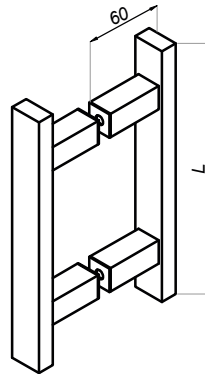

Door knob

NPR-PSDK-05

Product code	Finish
NPR-PSDK-05-PS	polish
NPR-PSDK-05-SS	satın
Properties	
Material	brass
Glass thickness	8-12 mm

Door knob

NLO-GŁ-2803A

Product code	Finish
NLO-GŁ-2803A-PS	polish
NLO-GŁ-2803A-SS	satın
Properties	
Material	brass
Glass thickness	8-12 mm

Door knobs and handles

Door handle 13x25 mm

NLO-ZD-2858

Product code	L	Lo	Finish
NLO-ZD-2858-PS	230	152	polish
NLO-ZD-2858-SS	230	152	satın
NLO-ZD-2858-610-PS	610	457	polish
NLO-ZD-2858-610-SS	610	457	satın
Properties			
Material	stainless steel		