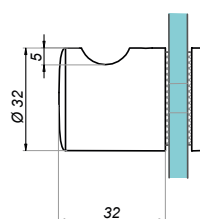

Door knob

NPR-PSDK-05

Product code	Finish
NPR-PSDK-05-PS	polish
NPR-PSDK-05-SS	satın
Properties	
Material	brass
Glass thickness	8-12 mm

Door knob

NLO-GŁ-2803A

Product code	Finish
NLO-GŁ-2803A-PS	polish
NLO-GŁ-2803A-SS	satın
Properties	
Material	brass
Glass thickness	8-12 mm

Door knobs and handles

Door handle 13x25 mm

NLO-ZD-2858

Product code	L	Lo	Finish
NLO-ZD-2858-PS	230	152	polish
NLO-ZD-2858-SS	230	152	satın
NLO-ZD-2858-610-PS	610	457	polish
NLO-ZD-2858-610-SS	610	457	satın
Properties			
Material	stainless steel		

Door handle 19x19 mm

NLO-ZD-2855

Product code	Finish
NLO-ZD-2855-PS	polish
NLO-ZD-2855-SS	satın
NLO-ZD-2855-B	black
Properties	
Material	stainless steel

Door handle 19x19 mm

NLO-ZD-2856

Product code	L	Lo	Finish
NLO-ZD-2856-PS	220	203	polish
NLO-ZD-2856-SS	220	203	satın
NLO-ZD-2856-610-PS	630	610	polish
NLO-ZD-2856-610-SS	630	610	satın
NLO-ZD-2856-B	220	203	black
NLO-ZD-2856-G	220	203	gold
Properties			
Glass thickness			8-12 mm
Material			stainless steel