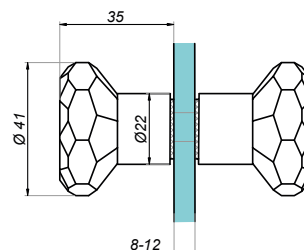

Door knob

GHD-699

Product code	Finish
GHD-699-PS	polish
GHD-699-SS	satın
Properties	
Material	brass
Glass thickness	8-12 mm

Door knobs and handles

Door knob

NLO-GŁ-2807

Product code	Finish
NLO-GŁ-2807-PS	polish
NLO-GŁ-2807-SS	satın
Properties	
Material	brass
Glass thickness	8-12 mm

Door knob

NPR-PSDK-02

Product code	Finish
NPR-PSDK-02-PS	polish
NPR-PSDK-02-SS	satın
Properties	
Material	brass
Glass thickness	8-12 mm

Door knob

NPR-PSDK-03

Product code	Finish
NPR-PSDK-03-PS	polish
NPR-PSDK-03-SS	satın
Properties	
Material	brass
Glass thickness	8-12 mm

Door knob

NPR-PSDK-05

Product code	Finish
NPR-PSDK-05-PS	polish
NPR-PSDK-05-SS	satın
Properties	
Material	brass
Glass thickness	8-12 mm

Door knob

NLO-GŁ-2803A

Product code	Finish
NLO-GŁ-2803A-PS	polish
NLO-GŁ-2803A-SS	satın
Properties	
Material	brass
Glass thickness	8-12 mm