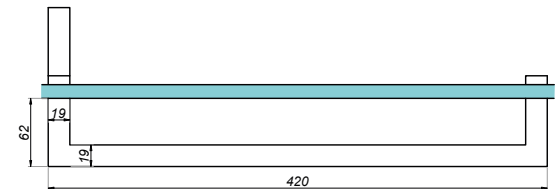

Door knobs and handles

Door handle NLO-ZD-2850

Product code	Finish
NLO-ZD-2850-PS	polish
NLO-ZD-2850-SS	satın
Properties	
Material	stainless steel