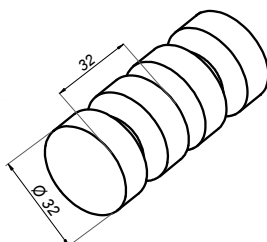

Door knob NLO-GŁ-52

Product code	Finish
NLO-GŁ-52-PS	polish
NLO-GŁ-52-SS	satın
NLO-GŁ-52-B	black
Properties	
Material	brass
Glass thickness	8-12 mm

Door knob NLO-GŁ-09

Product code	Finish
NLO-GŁ-09-PS	polish
NLO-GŁ-09-SS	satın
Properties	
Material	brass
Glass thickness	8-12 mm

Door knob

GHD-692

Product code	Finish
GHD-692-PS	polish
GHD-692-SS	satın
Properties	
Material	brass
Glass thickness	8-12 mm

Door knob

NLO-GŁ-2801

Product code	Finish
NLO-GŁ-2801-PS	polish
NLO-GŁ-2801-SS	satın
NLO-GŁ-2801-B	black
NLO-GŁ-2801-G	gold
Properties	
Material	brass
Glass thickness	8-12 mm

Door knob

GHD-693

Product code	Finish
GHD-693-PS	polish
GHD-693-SS	satın
Properties	
Material	brass
Glass thickness	8-12 mm

Door knobs and handles

Door knob GHD-695

Product code	Finish
GHD-695-PS	polish
GHD-695-SS	satın
Properties	
Material	brass
Glass thickness	8-12 mm