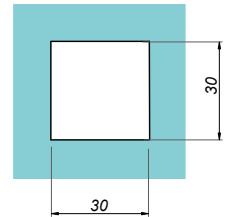

07

**KNOBS AND
HANDLES** FOR
GLASS SHOWERS

Door knobs and handles

Door knob NLO-GŁ-51

Product code	Finish
NLO-GŁ-51-PS	polish
NLO-GŁ-51-SS	satın
NLO-GŁ-51-B	black
NLO-GŁ-51-G	gold
Properties	
Material	brass
Glass thickness	8-12 mm