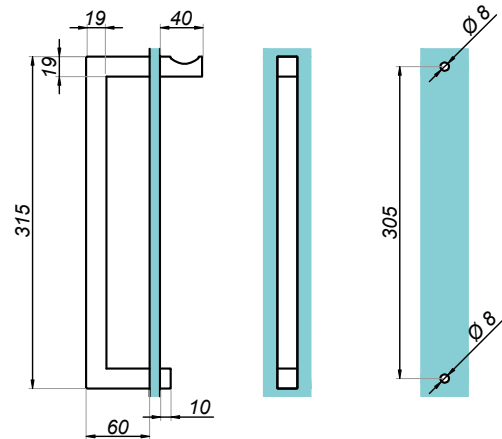

Door knobs and handles

Door handle 13x25 mm

NLO-ZD-2858

Product code	L	Lo	Finish
NLO-ZD-2858-PS	230	152	polish
NLO-ZD-2858-SS	230	152	satın
NLO-ZD-2858-610-PS	610	457	polish
NLO-ZD-2858-610-SS	610	457	satın
Properties			
Material	stainless steel		

Door handle 19x19 mm

NLO-ZD-2855

Product code	Finish
NLO-ZD-2855-PS	polish
NLO-ZD-2855-SS	satın
NLO-ZD-2855-B	black
Properties	
Material	stainless steel

Door handle 19x19 mm

NLO-ZD-2856

Product code	L	Lo	Finish
NLO-ZD-2856-PS	220	203	polish
NLO-ZD-2856-SS	220	203	satın
NLO-ZD-2856-610-PS	630	610	polish
NLO-ZD-2856-610-SS	630	610	satın
NLO-ZD-2856-B	220	203	black
NLO-ZD-2856-G	220	203	gold
Properties			
Glass thickness			8-12 mm
Material			stainless steel