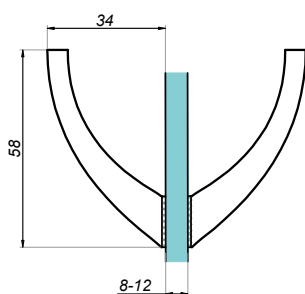

Door knob

NPR-PSDK-02

Product code	Finish
NPR-PSDK-02-PS	polish
NPR-PSDK-02-SS	satın
Properties	
Material	brass
Glass thickness	8-12 mm

Door knob

NPR-PSDK-03

Product code	Finish
NPR-PSDK-03-PS	polish
NPR-PSDK-03-SS	satın
Properties	
Material	brass
Glass thickness	8-12 mm

Door knob

NPR-PSDK-05

Product code	Finish
NPR-PSDK-05-PS	polish
NPR-PSDK-05-SS	satın
Properties	
Material	brass
Glass thickness	8-12 mm

Door knob

NLO-GŁ-2803A

Product code	Finish
NLO-GŁ-2803A-PS	polish
NLO-GŁ-2803A-SS	satın
Properties	
Material	brass
Glass thickness	8-12 mm