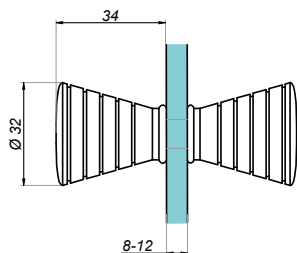

Door knob

GHD-693

Product code	Finish
GHD-693-PS	polish
GHD-693-SS	satın
Properties	
Material	brass
Glass thickness	8-12 mm

Door knobs and handles

Door knob GHD-695

Product code	Finish
GHD-695-PS	polish
GHD-695-SS	satın
Properties	
Material	brass
Glass thickness	8-12 mm

Door knob NLO-GŁ-2804

Product code	Finish
NLO-GŁ-2804-PS	polish
NLO-GŁ-2804-SS	satın
Properties	
Material	brass
Glass thickness	8-12 mm

Door knob NLO-GŁ-2803

Product code	Finish
NLO-GŁ-2803-PS	polish
NLO-GŁ-2803-SS	satın
NLO-GŁ-2803-B	black
Properties	
Material	brass
Glass thickness	8-12 mm

Door knob

GHD-697

Product code	Finish
GHD-697-PS	polish
GHD-697-SS	satın
Properties	
Material	brass
Glass thickness	8-12 mm

Door knob

NLO-GŁ-2802

Product code	Finish
NLO-GŁ-2802-PS	polish
NLO-GŁ-2802-SS	satın
Properties	
Material	brass
Glass thickness	8-12 mm