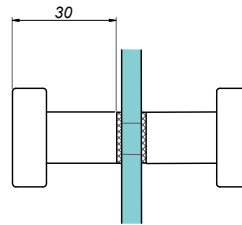

07

**KNOBS AND
HANDLES** FOR
GLASS SHOWERS

Door knobs and handles

Door knob NLO-GŁ-51

Product code	Finish
NLO-GŁ-51-PS	polish
NLO-GŁ-51-SS	satın
NLO-GŁ-51-B	black
NLO-GŁ-51-G	gold
Properties	
Material	brass
Glass thickness	8-12 mm

Door knob NLO-GŁ-52

Product code	Finish
NLO-GŁ-52-PS	polish
NLO-GŁ-52-SS	satın
NLO-GŁ-52-B	black
Properties	
Material	brass
Glass thickness	8-12 mm

Door knob NLO-GŁ-09

Product code	Finish
NLO-GŁ-09-PS	polish
NLO-GŁ-09-SS	satın
Properties	
Material	brass
Glass thickness	8-12 mm