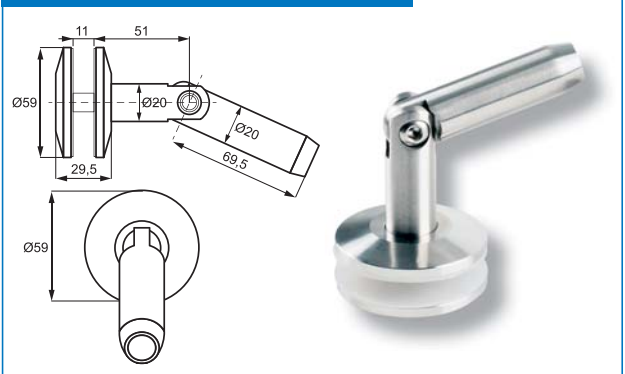

CANOPY FITTINGS

- high quality furniture fittings

Material: SS-316, Brushed
Glass thickness: 12,76 mm
Max glass size: 750 x 1500 mm
Drill: Ø12 mm

Glass/wall corner connector # 22.10.500

Glass/rod corner connector # 22.10.501

Wall/rod corner connector # 22.10.502

Rod connector 1000 mm # 22.10.503

Expansion Bolt SS-316, M8 x 1,25 x 70 mm # 22.10.502-9