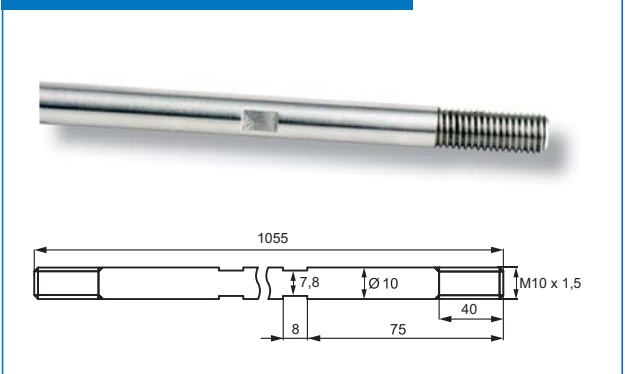

CANOPY FITTINGS

- high quality furniture fittings

Material: SS-316, Brushed
Glass thickness: 12,76 mm
Max glass size: 750 x 1500 mm
Drill: Ø12 mm

Glass/wall corner connector # 22.10.500

Glass/rod corner connector # 22.10.501

Wall/rod corner connector # 22.10.502

Rod connector 1000 mm # 22.10.503

Expansion Bolt SS-316, M8 x 1,25 x 70 mm # 22.10.502-9