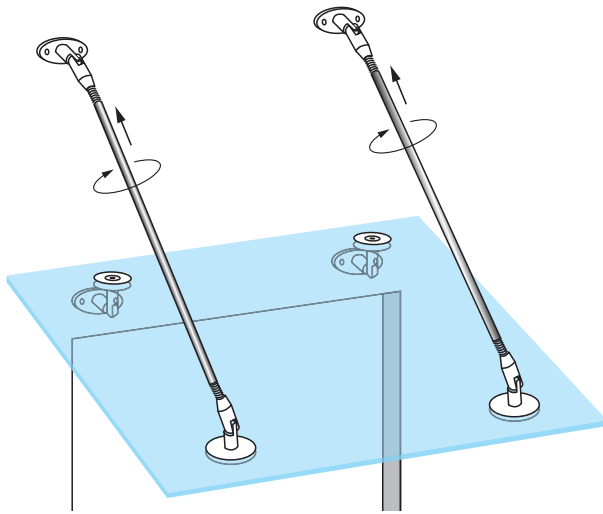

CANOPY FITTINGS

- high quality furniture fittings

Material: SS-316, Brushed
Glass thickness: 12,76 mm
Max glass size: 750 x 1500 mm
Drill: Ø12 mm

Glass/wall corner connector # 22.10.500

Glass/rod corner connector # 22.10.501

Wall/rod corner connector # 22.10.502

Rod connector 1000 mm # 22.10.503

Expansion Bolt SS-316, M8 x 1,25 x 70 mm # 22.10.502-9