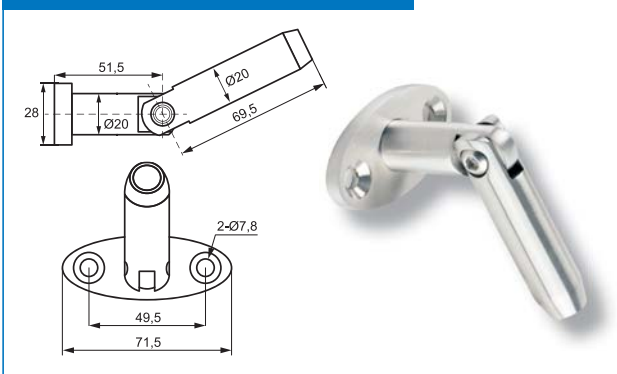

CANOPY FITTINGS

- high quality furniture fittings

Material: SS-316, Brushed
Glass thickness: 12,76 mm
Max glass size: 750 x 1500 mm
Drill: Ø12 mm

Glass/wall corner connector # 22.10.500

Glass/rod corner connector # 22.10.501

Wall/rod corner connector # 22.10.502

Rod connector 1000 mm # 22.10.503

Expansion Bolt SS-316, M8 x 1,25 x 70 mm # 22.10.502-9