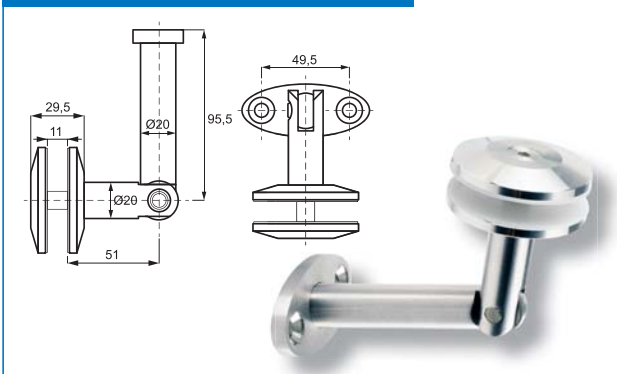

CANOPY FITTINGS

- high quality furniture fittings

Material: SS-316, Brushed
Glass thickness: 12,76 mm
Max glass size: 750 x 1500 mm
Drill: Ø12 mm

Glass/wall corner connector # 22.10.500

Glass/rod corner connector # 22.10.501

Wall/rod corner connector # 22.10.502

Rod connector 1000 mm # 22.10.503

Expansion Bolt SS-316, M8 x 1,25 x 70 mm # 22.10.502-9