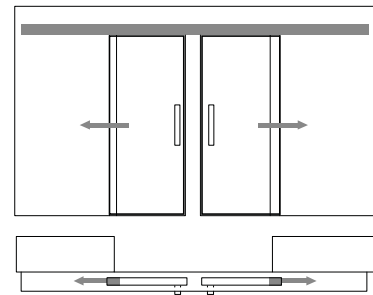

a parete
wall / and