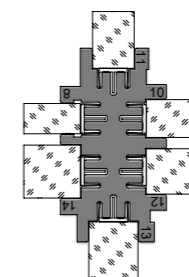

art. 335A glass lip acc

art. 335B glass lip clean

Dima per installazione Glass Lip
Template for Glass Lip installation

art. 335A
N-0335A-T

Salvietta sgrassante
Cleaning wipe

art. 335B
N-0335B-T