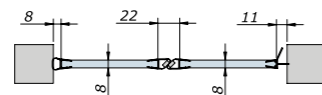

Vetro / Glass
6 mm

art. 327
art. 328
art. 329

6 mm

6 mm

Vetro / Glass
8 mm

art. 337
art. 338
art. 339

8 mm

8 mm

Vetro / Glass
10 mm

art. 337
art. 338
art. 339

10 mm

10 mm

A	B	C	D	E	F	G	H
art. 327/337	art. 328/338	art. 329/339	-	-	-	-	-

art. 327

Guarnizione magnetica a 90° per 6-8 mm
90° magnetic gasket profile for 6-8 mm