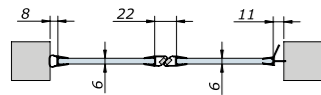

Vetro / Glass
6 mm

art. 327
art. 328
art. 329

6 mm

6 mm

Vetro / Glass
8 mm

art. 337
art. 338
art. 339

8 mm

8 mm

Vetro / Glass
10 mm

art. 337
art. 338
art. 339

10 mm

10 mm

A	B	C	D	E	F	G	H
art. 327/337	art. 328/338	art. 329/339	-	-	-	-	-

art. 327

Guarnizione magnetica a 90° per 6-8 mm
90° magnetic gasket profile for 6-8 mm