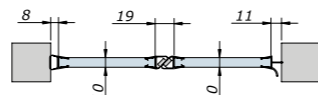

Vetro / Glass
6 mm

art. 327
art. 328
art. 329

6 mm

6 mm

Vetro / Glass
8 mm

art. 337
art. 338
art. 339

8 mm

8 mm

Vetro / Glass
10 mm

art. 337
art. 338
art. 339

10 mm

10 mm

A	B	C	D	E	F	G	H
art. 327/337	art. 328/338	art. 329/339	-	-	-	-	-

art. 327

Guarnizione magnetica a 90° per 6-8 mm
90° magnetic gasket profile for 6-8 mm