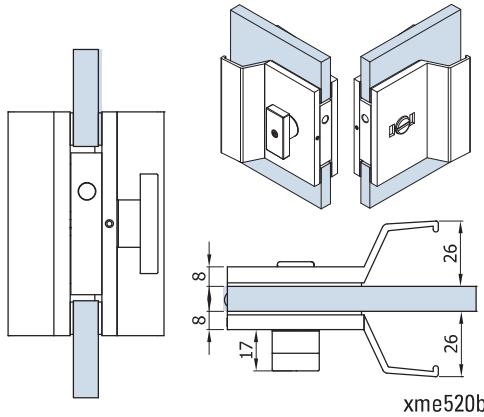

xme520d

V-775 COLOR

xme520b

- Spessore per vetro 12 mm
- Spacer for glass thickness 12 mm
- Distanzscheibe für Glasdicke 12 mm