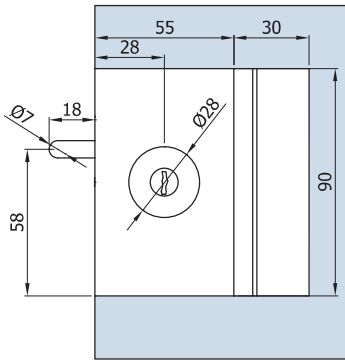

V-775

LAVORAZIONE VETRO
GLASS PREPARATION
GLASBEARBEITUNG