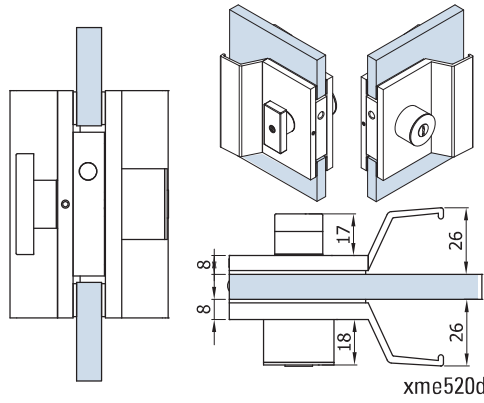

V-775

LAVORAZIONE VETRO
GLASS PREPARATION
GLASBEARBEITUNG