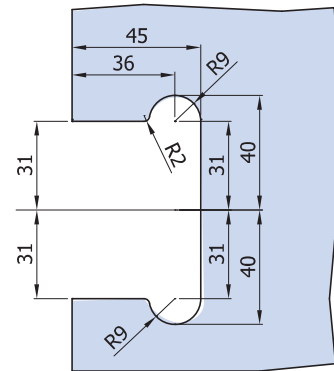

EASY LOCK LEVER

- Serrature Easy Lock Lever con chiavistello tondo, contropiastra inclusa.
- Locks Easy Lock Lever with rounded dead bolt, strike plate included.
- Easy Lock Lever Schlösser mit Bolzen, Schließblech enthalten.

V-775

LAVORAZIONE VETRO
GLASS PREPARATION
GLASBEARBEITUNG

V-775 COLOR

- Spessore per vetro 12 mm
- Spacer for glass thickness 12 mm
- Distanzscheibe für Glasdicke 12 mm

V-779 2FLG € E.258

- Controserratura
- Strike box
- Gegenkasten

- Contropiastra inclusa
- Strike plate included
- Schließblech enthalten

CP
Cromo perla
Chrome perla similar Alu
Chrom perla ähnlich Alu

NS
Nickel satinato
Satin nickel
Ähnlich Edelstahl matt

CR
Cromo lucido
Polished chrome
Chrom glänzend