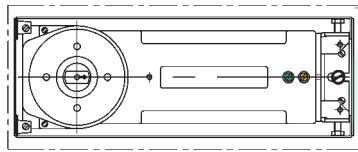

INFO 45.0100.000.12

Spring strength EN 3
Closing speed variable by valve adjustment
Second adjusting closing range ca. 130° - ca. 25°
Hold - open point ca. 90°
Max. opening ca. 130°