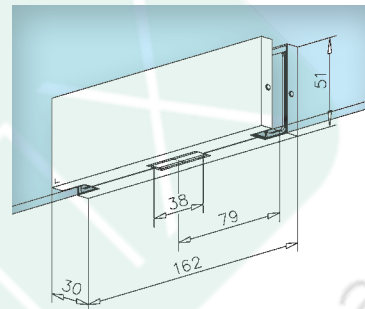

Stainless steel design

Art.no.	glass	
45.2156.000.12	10 - 12 mm	1