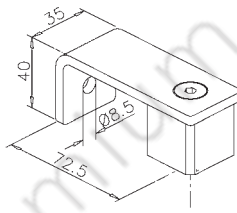

Street

E-Mail

Postcode, town

Door handles 109

- Stainless steel design -

2

Ø 25,4 mm

□ 20 x 20 mm

Ø 38,1 mm

□ 35 x 35 mm

INFO glass / wood

Proposal inquiry - Door handles 109

2

Ø 25,4 mm

one-sided

double-sided

**H = L - 40 mm**

Ø 38,1 mm

one-sided

double-sided

L: \_\_\_\_\_ mm

Pieces:

**H = L - 60 mm**

35 x 35 mm