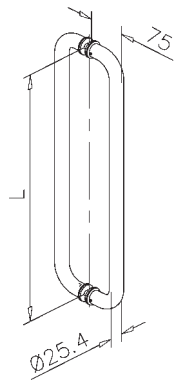

88

2 Door knobs

89

Door handle - 51

double-sided, Ø 25,4 mm

Stainless steel design

L	Art.no.	
300 mm	47.5100.300.12	1
500 mm	47.5100.500.12	1
700 mm	47.5100.700.12	1

Door handle - 52

90° - double-sided, Ø 25,4 mm

Stainless steel design

L	Art.no.	
300 mm	47.5200.300.12	1
500 mm	47.5200.500.12	1
700 mm	47.5200.700.12	1

Door handle - 203

**NEW**

with PC lock system - double-sided, Ø 25,0 mm

Stainless steel design

L	Art.no.	
1250 mm	47.0203.025.12	1

Door handle - 53

double-sided, Ø 19,0 mm

**NEW**

**NEW**

L	H	Stainless steel design	Chrome design	Brass design	
		Art.no.	Art.no.	Art.no.	
300 mm	200 mm	47.5303.019.12	47.5303.019.10	47.5303.019.22	1
500 mm	300 mm	47.5305.019.12	47.5305.019.10	47.5305.019.22	1
700 mm	500 mm	47.5307.019.12	47.5307.019.10	47.5307.019.22	1

Door handle - 54

double-sided, Ø 25,4 mm

**NEW**

**NEW**

**NEW**

L	H	Stainless steel design	Chrome design	Brass design	Anthracite design	
		Art.no.	Art.no.	Art.no.	Art.no.	
500 mm	300 mm	47.5405.025.12	47.5405.025.10	47.5405.025.22	47.5405.025.26	1
700 mm	500 mm	47.5407.025.12	47.5407.025.10	47.5407.025.22	47.5407.025.26	1
1000 mm	800 mm	47.5410.025.12	47.5410.025.10	47.5410.025.22	47.5410.025.26	1