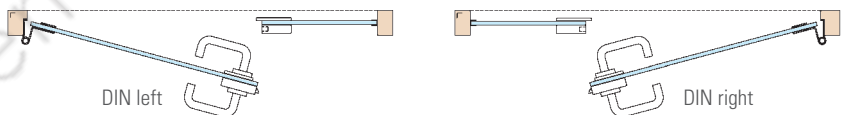

Profile double cylinder 31/31 mm

EN 1303

with 3 keys

Stainless steel design

Art.no.	
45.2710.908.12	1