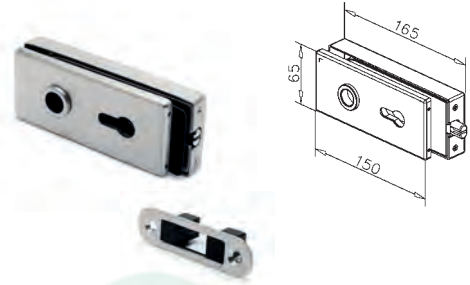

NEW

1

Door lock - 2230 / 002

with magnetic latch  
with handles

Stainless steel design

Art.no.	glass	
45.2230.002.12	8 - 10 mm	1

Door lock - 2230 / 902

with magnetic latch