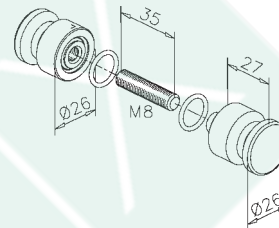

double-sided

Stainless steel design

Chrome design

Art.no.	Art.no.	glass	
47.0102.025.12	47.0102.025.10	8 - 12 mm	2