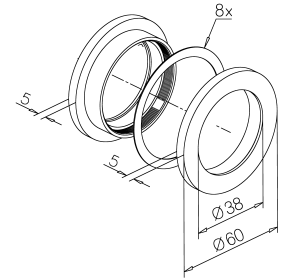

L: \_\_\_\_\_ mm

Pieces:

**H = L - 40 mm**

20 x 20 mm

one-sided

double-sided

L: \_\_\_\_\_ mm

Pieces:

**H = L - 40 mm**

Ø 38,1 mm

one-sided

double-sided

L: \_\_\_\_\_ mm

Pieces:

**H = L - 60 mm**

35 x 35 mm

one-sided

double-sided

L: \_\_\_\_\_ mm

Pieces:

**H = L - 50 mm**

Sender

Name

Company

Street

Postcode, town

Telephone

Fax

E-Mail

Recessed grip - 103

Stainless steel design	Chrome design	Anthracite design	glass	
Art.no.	Art.no.	Art.no.		
47.0103.060.12	47.0103.060.10	47.0103.060.26	8 - 12 mm	2