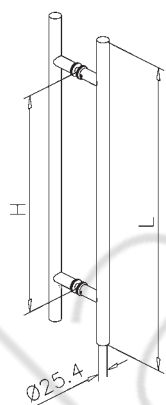

NEW

1

Door lock - 2230 / 002

with magnetic latch  
with handles

Stainless steel design

Art.no.	glass	
45.2230.002.12	8 - 10 mm	1

Door lock - 2230 / 902

with magnetic latch

90° - double-sided, Ø 25,4 mm

Stainless steel design

L	Art.no.	
300 mm	47.5200.300.12	1
500 mm	47.5200.500.12	1
700 mm	47.5200.700.12	1

Door handle - 203

**NEW**

with PC lock system - double-sided, Ø 25,0 mm

Stainless steel design

L	Art.no.	
1250 mm	47.0203.025.12	1

Door handle - 53

double-sided, Ø 19,0 mm

**NEW**

**NEW**

L	H	Stainless steel design	Chrome design	Brass design	
		Art.no.	Art.no.	Art.no.	
300 mm	200 mm	47.5303.019.12	47.5303.019.10	47.5303.019.22	1
500 mm	300 mm	47.5305.019.12	47.5305.019.10	47.5305.019.22	1
700 mm	500 mm	47.5307.019.12	47.5307.019.10	47.5307.019.22	1

Door handle - 54

double-sided, Ø 25,4 mm

**NEW**

**NEW**

**NEW**

L	H	Stainless steel design	Chrome design	Brass design	Anthracite design	
		Art.no.	Art.no.	Art.no.	Art.no.	
500 mm	300 mm	47.5405.025.12	47.5405.025.10	47.5405.025.22	47.5405.025.26	1
700 mm	500 mm	47.5407.025.12	47.5407.025.10	47.5407.025.22	47.5407.025.26	1
1000 mm	800 mm	47.5410.025.12	47.5410.025.10	47.5410.025.22	47.5410.025.26	1