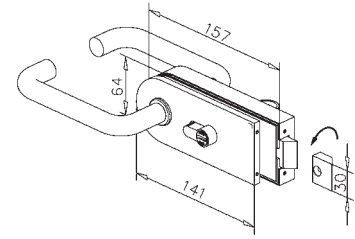

Door lock - 2210 / 003

for lavatory, with handles

Stainless steel design	Chrome design	glass	
Art.no. 45.2210.003.12	Art.no. 45.2210.003.10	8 - 10 mm	1

Door lock - 2210 / 903

for lavatory

Stainless steel design	Chrome design	glass	
Art.no. 45.2210.903.12	Art.no. 45.2210.903.10	8 - 10 mm	1

Door handle set - 6000

Stainless steel design	Chrome design	
Art.no. 47.6000.020.12	Art.no. 47.6000.020.10	1

Door handle set - 6010

NEW

Stainless steel design	Chrome design	
Art.no. 47.6010.020.12	Art.no. 47.6010.020.10	1