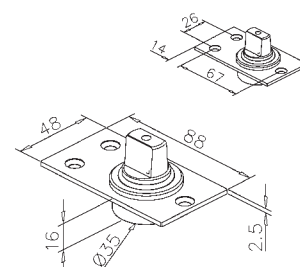

with axis of rotation 360°

Stainless steel design

Art.no.		
45.2171.000.12		1