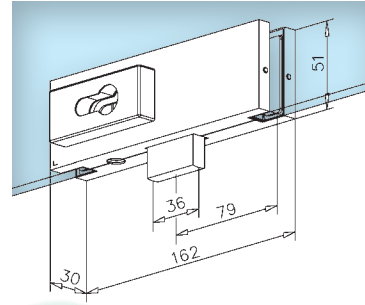

Stainless steel design

Art.no.	glass	
45.2155.000.12	10 - 12 mm	1