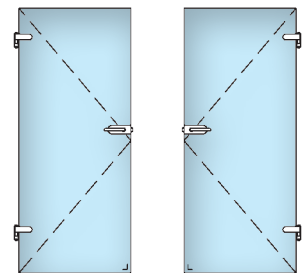

Latch - 2210 / 001

with handles

Stainless steel design

Chrome design

Art.no.	Art.no.	glass	
45.2210.001.12	45.2210.001.10	8 - 10 mm	1

Latch - 2210 / 901

Stainless steel design

Chrome design