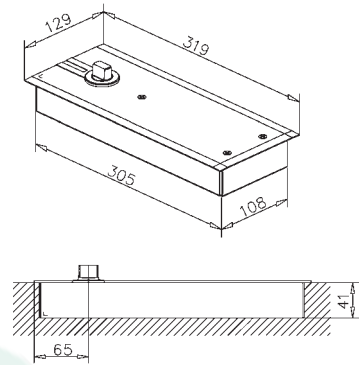

Floor spring - 100

EN 1154

Stainless steel design

Art.no.		
45.0100.000.12		1

INFO 45.0100.000.12

Spring strength EN 3
Closing speed variable by valve adjustment
Second adjusting closing range ca. 130° - ca. 25°
Hold - open point ca. 90°
Max. opening ca. 130°

Door lock - 5010

with 3 keys

Stainless steel design

Art.no.	glass	
45.5010.000.12	10 mm	1

Strike box - 5011

Stainless steel design

Art.no.	glass	
45.5011.000.12	10 mm	1

Profile half cylinder 31/0 mm

EN 1303

with 3 keys

Stainless steel design

Art.no.		
45.2710.910.12		1