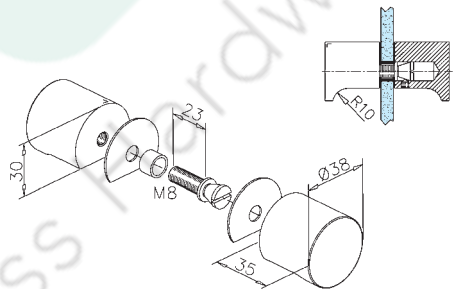

Chrome design

Art.no.	Art.no.	glass	
47.0102.025.12	47.0102.025.10	8 - 12 mm	2

Door knob - 106

double-sided

Stainless steel design

Chrome design

Art.no.	Art.no.	glass	
47.0106.038.12	47.0106.038.10	8 - 12 mm	1