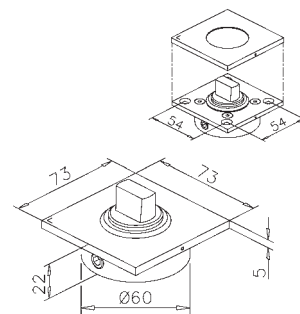

Restposition 4 x 90°

Stainless steel design

Art.no.		
45.2170.000.12		1