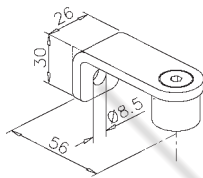

Street

E-Mail

Postcode, town

Door handles 109

- Stainless steel design -

2

Ø 25,4 mm

□ 20 x 20 mm

Ø 38,1 mm

□ 35 x 35 mm

INFO glass / wood

Proposal inquiry - Door handles 109

2

Ø 25,4 mm

one-sided

double-sided