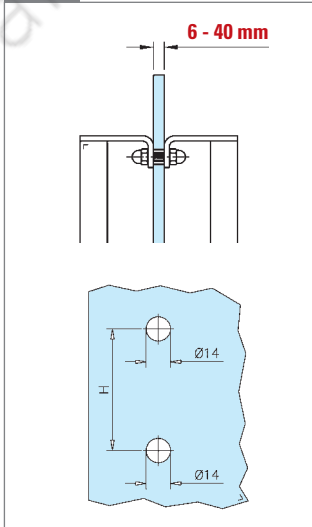

Street

E-Mail

Postcode, town

Door handles 109

- Stainless steel design -

2

Ø 25,4 mm

□ 20 x 20 mm

Ø 38,1 mm

□ 35 x 35 mm

INFO glass / wood

Proposal inquiry - Door handles 109

2

Ø 25,4 mm

one-sided

double-sided

L: \_\_\_\_\_ mm

Pieces:

**H = L - 40 mm**

20 x 20 mm

one-sided

double-sided

L: \_\_\_\_\_ mm

Pieces:

**H = L - 40 mm**

Ø 38,1 mm

one-sided

double-sided

L: \_\_\_\_\_ mm

Pieces:

**H = L - 60 mm**

35 x 35 mm