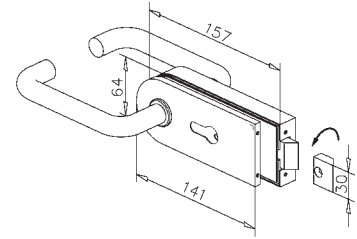

Door lock - 2210 / 002

with handles

Stainless steel design

Chrome design

Art.no.	Art.no.	glass	
45.2210.002.12	45.2210.002.10	8 - 10 mm	1

Door lock - 2210 / 902

Stainless steel design

Chrome design

Art.no.	Art.no.	glass	
45.2210.902.12	45.2210.902.10	8 - 10 mm	1

Latch - 2210 / 001

with handles

Stainless steel design

Chrome design

Art.no.	Art.no.	glass	
45.2210.001.12	45.2210.001.10	8 - 10 mm	1

Latch - 2210 / 901

Stainless steel design

Chrome design

Art.no.	Art.no.	glass	
45.2210.901.12	45.2210.901.10	8 - 10 mm	1

Strike box - 2211

Stainless steel design

Chrome design

Art.no.	Art.no.	glass	
45.2211.000.12	45.2211.000.10	8 - 10 mm	1