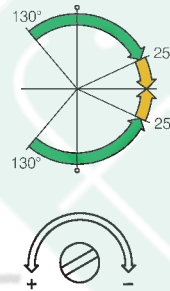

INFO 45.0100.000.12

Spring strength EN 3
Closing speed variable by valve adjustment
Second adjusting closing range ca. 130° - ca. 25°
Hold - open point ca. 90°
Max. opening ca. 130°