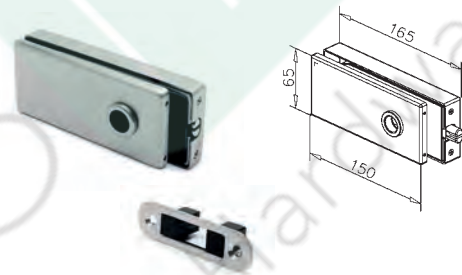

Latch - 2230 / 901