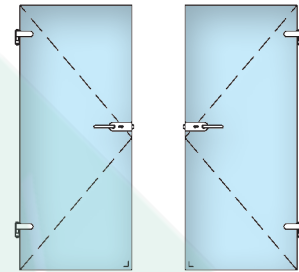

for lavatory, with handles

Stainless steel design	Chrome design	glass	
Art.no. 45.2210.003.12	Art.no. 45.2210.003.10	8 - 10 mm	1

Door lock - 2210 / 903

for lavatory

Stainless steel design	Chrome design	glass	
Art.no. 45.2210.903.12	Art.no. 45.2210.903.10	8 - 10 mm	1