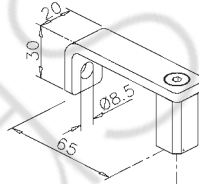

Street

E-Mail

Postcode, town

Door handles 109

- Stainless steel design -

2

Ø 25,4 mm

□ 20 x 20 mm

Ø 38,1 mm

□ 35 x 35 mm

INFO glass / wood

Proposal inquiry - Door handles 109

2

Ø 25,4 mm

one-sided

double-sided