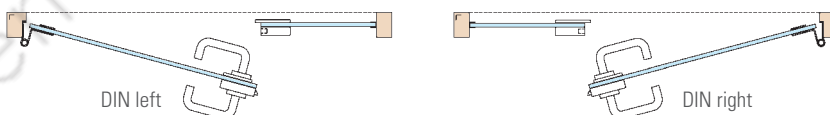

Door lock - 2910 / 2920 / 003

for lavatory, with handles

	Stainless steel design Art.no.	Chrome design Art.no.	glass	
DIN left	45.2910.003.12	45.2910.003.10	8 - 12 mm	1
DIN right	45.2920.003.12	45.2920.003.10	8 - 12 mm	1

Door lock - 2910 / 2920 / 006

for lavatory, with handles and strike box

	Stainless steel design Art.no.	Chrome design Art.no.	glass	
DIN left	45.2910.006.12	45.2910.006.10	8 - 12 mm	1
DIN right	45.2920.006.12	45.2920.006.10	8 - 12 mm	1