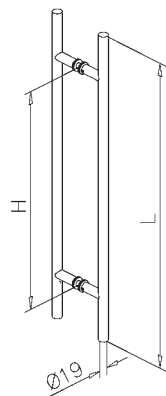

88

2 Door knobs

89

Door handle - 51

double-sided, Ø 25,4 mm

Stainless steel design

L	Art.no.	
300 mm	47.5100.300.12	1
500 mm	47.5100.500.12	1
700 mm	47.5100.700.12	1

Door handle - 52

90° - double-sided, Ø 25,4 mm

Stainless steel design

L	Art.no.	
300 mm	47.5200.300.12	1
500 mm	47.5200.500.12	1
700 mm	47.5200.700.12	1

Door handle - 203

**NEW**

with PC lock system - double-sided, Ø 25,0 mm

Stainless steel design

L	Art.no.	
1250 mm	47.0203.025.12	1

Door handle - 53

double-sided, Ø 19,0 mm

**NEW**

**NEW**

L	H	Stainless steel design	Chrome design	Brass design	
		Art.no.	Art.no.	Art.no.	
300 mm	200 mm	47.5303.019.12	47.5303.019.10	47.5303.019.22	1
500 mm	300 mm	47.5305.019.12	47.5305.019.10	47.5305.019.22	1
700 mm	500 mm	47.5307.019.12	47.5307.019.10	47.5307.019.22	1

Door handle - 54

double-sided, Ø 25,4 mm

**NEW**

**NEW**

**NEW**

L	H	Stainless steel design	Chrome design	Brass design	Anthracite design	
		Art.no.	Art.no.	Art.no.	Art.no.	
500 mm	300 mm	47.5405.025.12	47.5405.025.10	47.5405.025.22	47.5405.025.26	1
700 mm	500 mm	47.5407.025.12	47.5407.025.10	47.5407.025.22	47.5407.025.26	1
1000 mm	800 mm	47.5410.025.12	47.5410.025.10	47.5410.025.22	47.5410.025.26	1