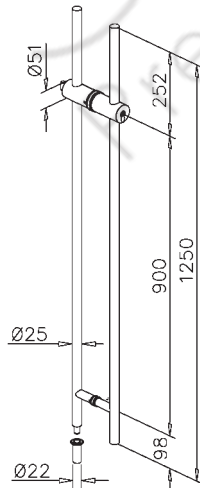

88

2 Door knobs

89

Door handle - 51

double-sided, Ø 25,4 mm

Stainless steel design

L	Art.no.	
300 mm	47.5100.300.12	1
500 mm	47.5100.500.12	1
700 mm	47.5100.700.12	1

Door handle - 52

90° - double-sided, Ø 25,4 mm

Stainless steel design

L	Art.no.	
300 mm	47.5200.300.12	1
500 mm	47.5200.500.12	1
700 mm	47.5200.700.12	1

Door handle - 203

**NEW**

with PC lock system - double-sided, Ø 25,0 mm

Stainless steel design

L	Art.no.	
1250 mm	47.0203.025.12	1

Door handle - 53

double-sided, Ø 19,0 mm

**NEW**

**NEW**

L	H	Stainless steel design	Chrome design	Brass design	
		Art.no.	Art.no.	Art.no.	
300 mm	200 mm	47.5303.019.12	47.5303.019.10	47.5303.019.22	1
500 mm	300 mm	47.5305.019.12	47.5305.019.10	47.5305.019.22	1
700 mm	500 mm	47.5307.019.12	47.5307.019.10	47.5307.019.22	1

Door handle - 54

double-sided, Ø 25,4 mm

**NEW**

**NEW**

**NEW**

L	H	Stainless steel design	Chrome design	Brass design	Anthracite design	
		Art.no.	Art.no.	Art.no.	Art.no.	
500 mm	300 mm	47.5405.025.12	47.5405.025.10	47.5405.025.22	47.5405.025.26	1
700 mm	500 mm	47.5407.025.12	47.5407.025.10	47.5407.025.22	47.5407.025.26	1
1000 mm	800 mm	47.5410.025.12	47.5410.025.10	47.5410.025.22	47.5410.025.26	1