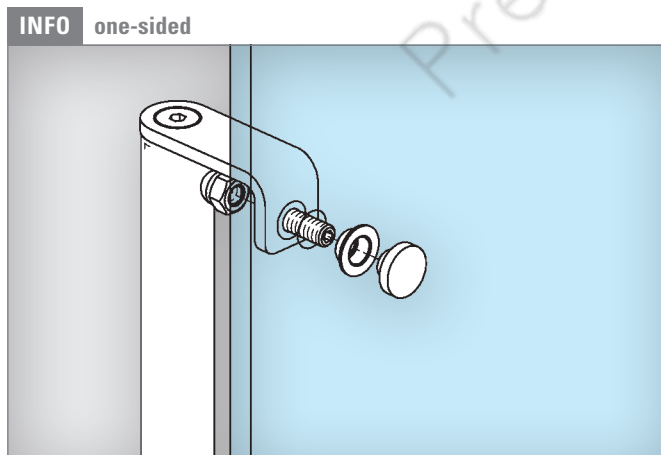

Door handles 109

- Stainless steel design -

2