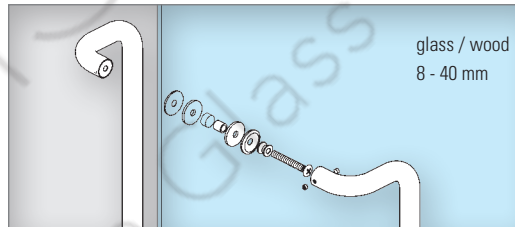

90° - double-sided, Ø 25,4 mm

Stainless steel design

L	Art.no.	
300 mm	47.5200.300.12	1
500 mm	47.5200.500.12	1
700 mm	47.5200.700.12	1