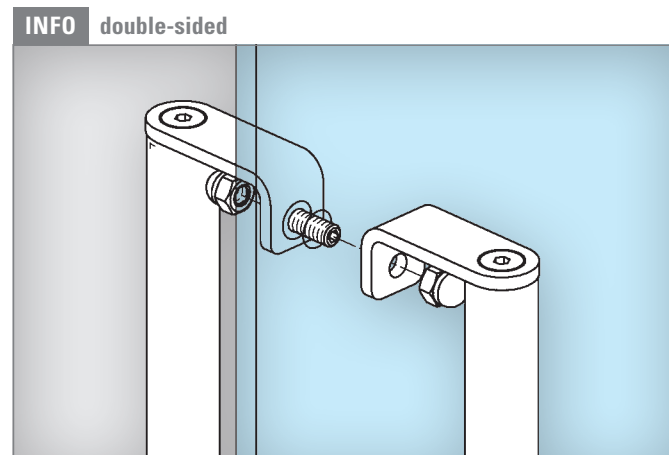

Door handles 109

- Stainless steel design -

2