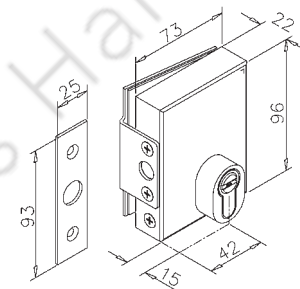

with 3 keys

Stainless steel design

Art.no.	glass	
45.5010.000.12	10 mm	1