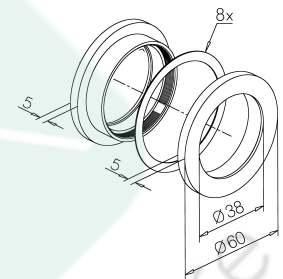

Stainless steel design	Chrome design	Anthracite design	glass	
Art.no.	Art.no.	Art.no.		
47.0104.060.12	47.0104.060.10	47.0104.060.26	8 - 12 mm	2