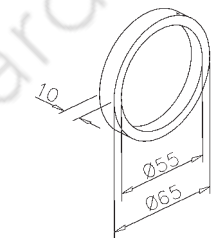

L: \_\_\_\_\_ mm

Pieces:

**H = L - 40 mm**

20 x 20 mm

one-sided

double-sided

L: \_\_\_\_\_ mm

Pieces:

**H = L - 40 mm**

Ø 38,1 mm

one-sided

double-sided

L: \_\_\_\_\_ mm

Pieces:

**H = L - 60 mm**

35 x 35 mm

Open recessed grip - 104

Stainless steel design	Chrome design	Anthracite design	glass	
Art.no.	Art.no.	Art.no.		
47.0104.060.12	47.0104.060.10	47.0104.060.26	8 - 12 mm	2

Recessed grip - 103/000

self-adhesive				
Stainless steel design	Art.no.			
	47.0103.000.12			1