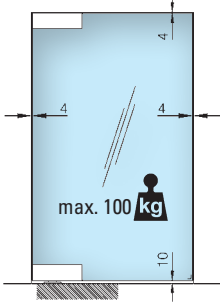

INFO 45.0100.000.12

Spring strength EN 3
Closing speed variable by valve adjustment
Second adjusting closing range ca. 130° - ca. 25°
Hold - open point ca. 90°
Max. opening ca. 130°