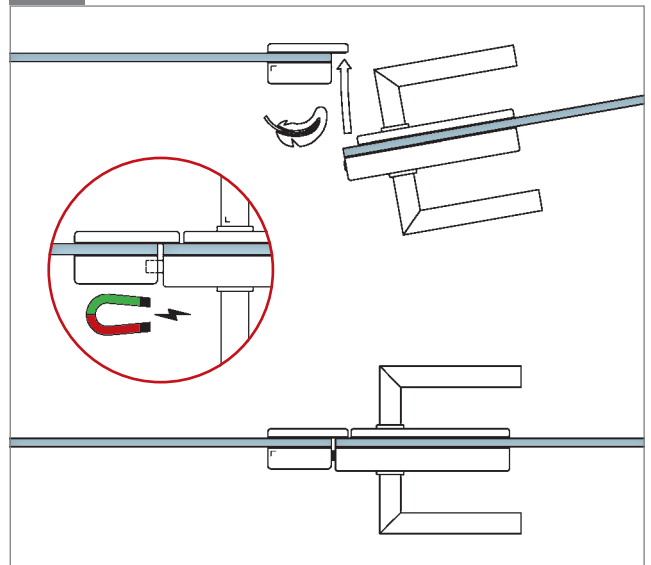

Stainless steel design

Art.no.	glass	
45.2230.901.12	8 - 10 mm	1

Strike box - 2231

magnetic

Stainless steel design

Art.no.	glass	
45.2231.000.12	8 - 10 mm	1

INFO Latch magnetic

Door lock - 2210 / 002