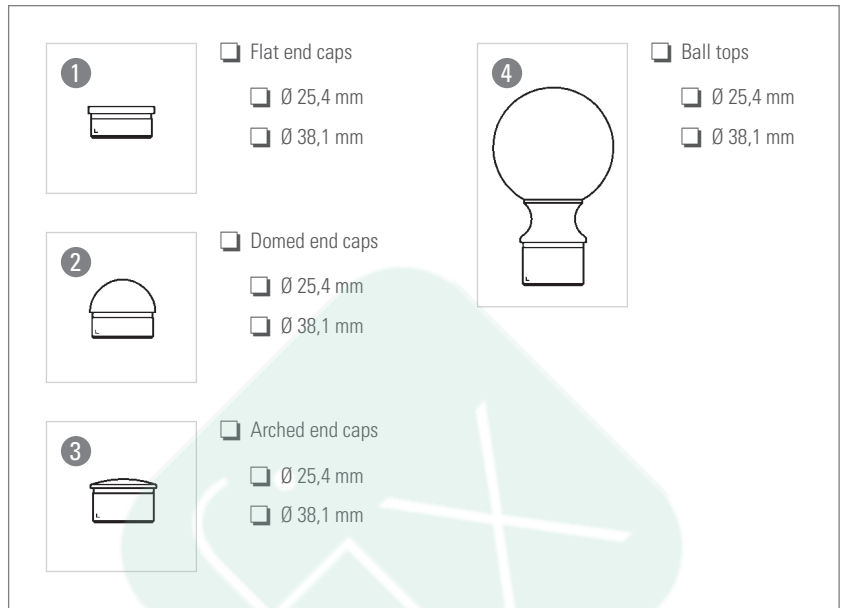

Sender

Name

Telephone

Company

Fax

Street

E-Mail

Postcode, town