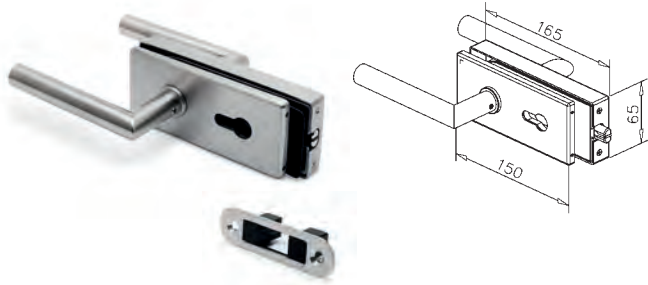

NEW

1

Door lock - 2230 / 002

with magnetic latch  
with handles

Stainless steel design

Art.no.	glass	
45.2230.002.12	8 - 10 mm	1

Door lock - 2230 / 902

with magnetic latch