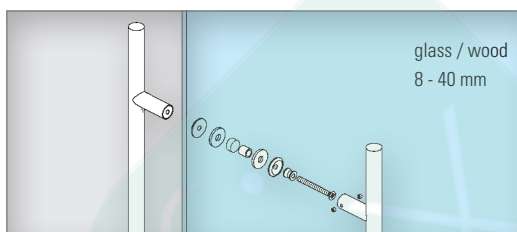

Stainless steel design

L	Art.no.	
1250 mm	47.0203.025.12	1

Door handle - 53

double-sided, Ø 19,0 mm

**NEW**

**NEW**

L	H	Stainless steel design	Chrome design	Brass design	
		Art.no.	Art.no.	Art.no.	
300 mm	200 mm	47.5303.019.12	47.5303.019.10	47.5303.019.22	1
500 mm	300 mm	47.5305.019.12	47.5305.019.10	47.5305.019.22	1
700 mm	500 mm	47.5307.019.12	47.5307.019.10	47.5307.019.22	1