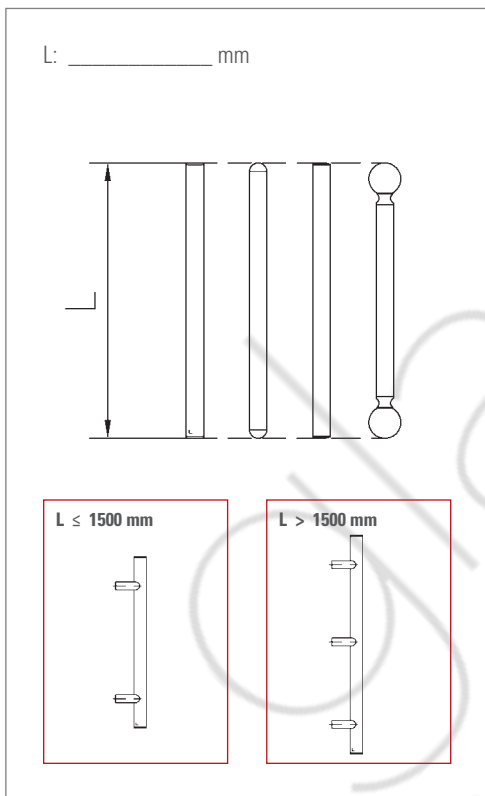

Sender

Name

Telephone

Company

Fax

Street

E-Mail

Postcode, town