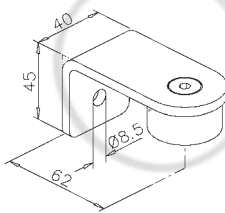

Street

E-Mail

Postcode, town

Door handles 109

- Stainless steel design -

2

Ø 25,4 mm

□ 20 x 20 mm

Ø 38,1 mm

□ 35 x 35 mm

INFO glass / wood

Proposal inquiry - Door handles 109

2

Ø 25,4 mm

one-sided

double-sided

L: \_\_\_\_\_ mm

Pieces:

**H = L - 40 mm**

20 x 20 mm

one-sided

double-sided

L: \_\_\_\_\_ mm

Pieces:

**H = L - 40 mm**

Ø 38,1 mm

one-sided

double-sided

L: \_\_\_\_\_ mm

Pieces:

**H = L - 60 mm**

35 x 35 mm