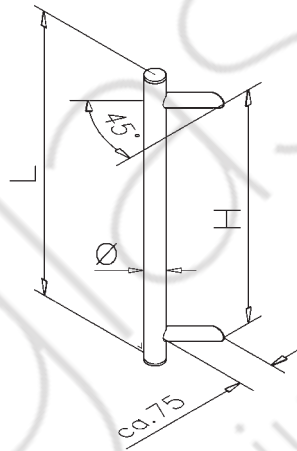

Adapter 45°