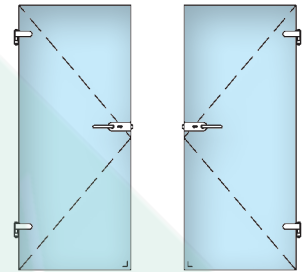

Door lock - 2210 / 002

with handles

Stainless steel design

Chrome design

Art.no.	Art.no.	glass	
45.2210.002.12	45.2210.002.10	8 - 10 mm	1

Door lock - 2210 / 902

Stainless steel design

Chrome design

Art.no.	Art.no.	glass	
45.2210.902.12	45.2210.902.10	8 - 10 mm	1

Latch - 2210 / 001

with handles

Stainless steel design

Chrome design

Art.no.	Art.no.	glass	
45.2210.001.12	45.2210.001.10	8 - 10 mm	1

Latch - 2210 / 901

Stainless steel design

Chrome design

Art.no.	Art.no.	glass	
45.2210.901.12	45.2210.901.10	8 - 10 mm	1

Strike box - 2211

Stainless steel design

Chrome design

Art.no.	Art.no.	glass	
45.2211.000.12	45.2211.000.10	8 - 10 mm	1