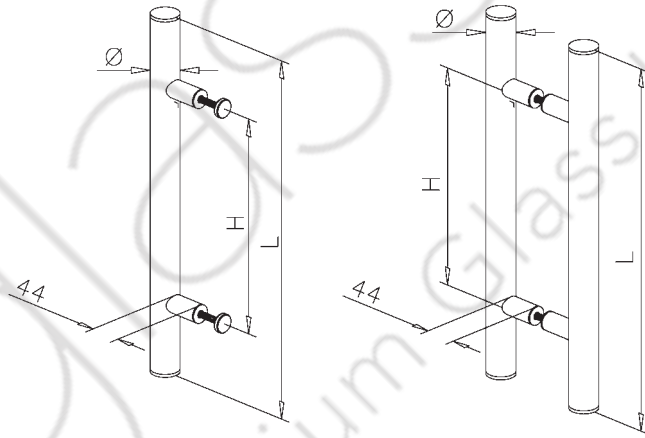

Door handles 625 - 90

Create your own completely custom door handle.
You can select from many different materials,
sizes, 1-sided or 2 and different finishes.
And you will of course also set the dimensions!

2

Adapter 90°

INFO glass / wood

INFO one-sided

INFO double-sided