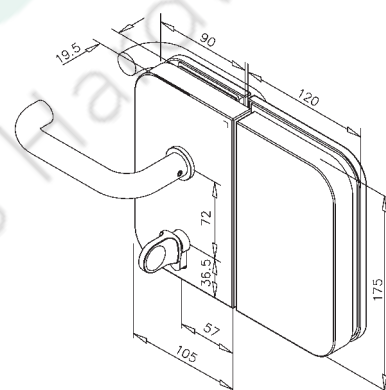

for lavatory, with handles and strike box

	Stainless steel design Art.no.	Chrome design Art.no.	glass	
DIN left	45.2910.006.12	45.2910.006.10	8 - 12 mm	1
DIN right	45.2920.006.12	45.2920.006.10	8 - 12 mm	1