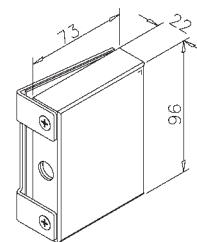

Door lock - 5010

with 3 keys

Stainless steel design

Art.no.	glass	
45.5010.000.12	10 mm	1

Strike box - 5011

Stainless steel design

Art.no.	glass	
45.5011.000.12	10 mm	1

Profile half cylinder 31/0 mm