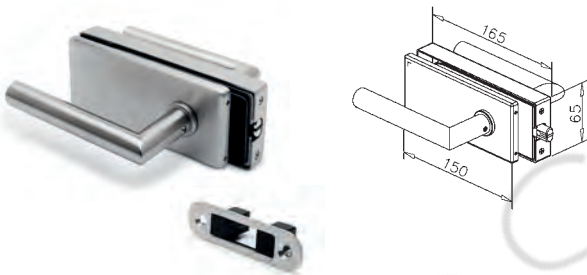

Latch - 2230 / 001