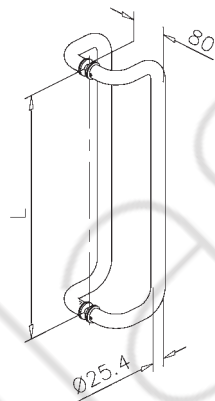

88

2 Door knobs

89

Door handle - 51

double-sided, Ø 25,4 mm

Stainless steel design

L	Art.no.	
300 mm	47.5100.300.12	1
500 mm	47.5100.500.12	1
700 mm	47.5100.700.12	1

Door handle - 52

90° - double-sided, Ø 25,4 mm

Stainless steel design

L	Art.no.	
300 mm	47.5200.300.12	1
500 mm	47.5200.500.12	1
700 mm	47.5200.700.12	1

Door handle - 203

**NEW**

with PC lock system - double-sided, Ø 25,0 mm

Stainless steel design

L	Art.no.	
1250 mm	47.0203.025.12	1

Door handle - 53

double-sided, Ø 19,0 mm

**NEW**

**NEW**

L	H	Stainless steel design	Chrome design	Brass design	
		Art.no.	Art.no.	Art.no.	
300 mm	200 mm	47.5303.019.12	47.5303.019.10	47.5303.019.22	1
500 mm	300 mm	47.5305.019.12	47.5305.019.10	47.5305.019.22	1
700 mm	500 mm	47.5307.019.12	47.5307.019.10	47.5307.019.22	1

Door handle - 54

double-sided, Ø 25,4 mm

**NEW**

**NEW**

**NEW**

L	H	Stainless steel design	Chrome design	Brass design	Anthracite design	
		Art.no.	Art.no.	Art.no.	Art.no.	
500 mm	300 mm	47.5405.025.12	47.5405.025.10	47.5405.025.22	47.5405.025.26	1
700 mm	500 mm	47.5407.025.12	47.5407.025.10	47.5407.025.22	47.5407.025.26	1
1000 mm	800 mm	47.5410.025.12	47.5410.025.10	47.5410.025.22	47.5410.025.26	1