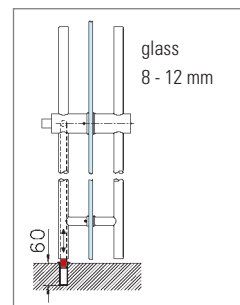

88

2 Door knobs

89

Door handle - 51

double-sided, Ø 25,4 mm

Stainless steel design

L	Art.no.	
300 mm	47.5100.300.12	1
500 mm	47.5100.500.12	1
700 mm	47.5100.700.12	1

Door handle - 52

90° - double-sided, Ø 25,4 mm

Stainless steel design

L	Art.no.	
300 mm	47.5200.300.12	1
500 mm	47.5200.500.12	1
700 mm	47.5200.700.12	1

Door handle - 203

**NEW**

with PC lock system - double-sided, Ø 25,0 mm

Stainless steel design

L	Art.no.	
1250 mm	47.0203.025.12	1

Door handle - 53

double-sided, Ø 19,0 mm

**NEW**

**NEW**

L	H	Stainless steel design	Chrome design	Brass design	
		Art.no.	Art.no.	Art.no.	
300 mm	200 mm	47.5303.019.12	47.5303.019.10	47.5303.019.22	1
500 mm	300 mm	47.5305.019.12	47.5305.019.10	47.5305.019.22	1
700 mm	500 mm	47.5307.019.12	47.5307.019.10	47.5307.019.22	1

Door handle - 54

double-sided, Ø 25,4 mm

**NEW**

**NEW**

**NEW**

L	H	Stainless steel design	Chrome design	Brass design	Anthracite design	
		Art.no.	Art.no.	Art.no.	Art.no.	
500 mm	300 mm	47.5405.025.12	47.5405.025.10	47.5405.025.22	47.5405.025.26	1
700 mm	500 mm	47.5407.025.12	47.5407.025.10	47.5407.025.22	47.5407.025.26	1
1000 mm	800 mm	47.5410.025.12	47.5410.025.10	47.5410.025.22	47.5410.025.26	1