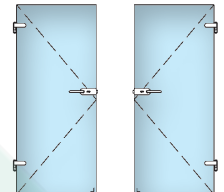

NEW

1

Door lock - 2230 / 002

with magnetic latch
with handles

Stainless steel design

Art.no.	glass	
45.2230.002.12	8 - 10 mm	1

Door lock - 2230 / 902

with magnetic latch

Stainless steel design

Art.no.	glass	
45.2230.902.12	8 - 10 mm	1

Latch - 2230 / 001

magnetic
with handles

Stainless steel design

Art.no.	glass	
45.2230.001.12	8 - 10 mm	1

Latch - 2230 / 901

magnetic

Stainless steel design

Art.no.	glass	
45.2230.901.12	8 - 10 mm	1

Strike box - 2231

magnetic

Stainless steel design

Art.no.	glass	
45.2231.000.12	8 - 10 mm	1

INFO Latch magnetic