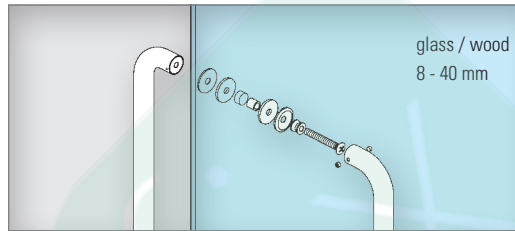

88

2 Door knobs

89

Door handle - 51

double-sided, Ø 25,4 mm

Stainless steel design

L	Art.no.	
300 mm	47.5100.300.12	1
500 mm	47.5100.500.12	1
700 mm	47.5100.700.12	1

Door handle - 52