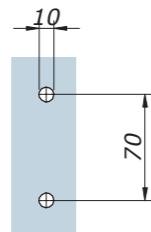

art. 32

Maniglia quadrata piccola
Little square handle