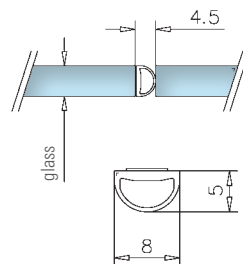

Seal - 4014

for glass door, PVC

Art.no.	glass	B	X	L	
19.4014.000.00	6 mm	20 mm	10 mm	2500 mm	1

5

Seal lip - 4015

for glass door, PVC

Art.no.	glass	L	
19.4015.000.01	8 mm	2500 mm	1
19.4015.000.02	10 mm	2500 mm	1

Seal lip - 4016

for glass door, PVC

Art.no.	glass	L	
19.4016.000.01	6 - 8 mm	2500 mm	1

Seal lip - 4017

front rabbet 180°, for glass door, PVC

Art.no.	glass	L	
19.4017.000.01	8 mm	2500 mm	1
19.4017.000.00	10 mm	2500 mm	1

Seal lip - 4018

corner rabbet 90°, for glass door, PVC

Art.no.	glass	L	
19.4018.000.01	6 - 8 mm	2500 mm	1

Stripe lip - 4021

for glass door, self-adhesive, PVC

Art.no.	glass	L	
19.4021.000.01	8 - 10 mm	5000 mm	1

Threshold profile - 4030

semicircular, self-adhesive, acryl transparent

NEW

Art.no.	L	R	
19.4030.005.00	2500 mm	5 mm	1
19.4030.010.00	2500 mm	10 mm	1

Bonding tape - 2810

for glass walls, L 12 m

Art.no.	glass	B	
91.2810.006.00	8 - 8,76 mm	6 mm	1
91.2810.007.00	10 - 10,76 mm	7 mm	1
91.2810.009.00	12 - 12,76 mm	9 mm	1
91.2810.013.00	16,76 - 17,52 mm	13 mm	1