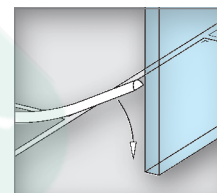

Seal - 4014

for glass door, PVC

Art.no.	glass	B	X	L	
19.4014.000.00	6 mm	20 mm	10 mm	2500 mm	1

5

Seal lip - 4015

for glass door, PVC

Art.no.	glass	L	
19.4015.000.01	8 mm	2500 mm	1
19.4015.000.02	10 mm	2500 mm	1

Seal lip - 4016

for glass door, PVC

Art.no.	glass	L	
19.4016.000.01	6 - 8 mm	2500 mm	1

Seal lip - 4017

front rabbet 180°, for glass door, PVC

Art.no.	glass	L	
19.4017.000.01	8 mm	2500 mm	1
19.4017.000.00	10 mm	2500 mm	1

Seal lip - 4018

corner rabbet 90°, for glass door, PVC

Art.no.	glass	L	
19.4018.000.01	6 - 8 mm	2500 mm	1

Stripe lip - 4021

for glass door, self-adhesive, PVC

Art.no.	glass	L	
19.4021.000.01	8 - 10 mm	5000 mm	1

Threshold profile - 4030

semicircular, self-adhesive, acryl transparent

NEW

Art.no.	L	R	
19.4030.005.00	2500 mm	5 mm	1
19.4030.010.00	2500 mm	10 mm	1

Bonding tape - 2810

for glass walls, L 12 m

Art.no.	glass	B	
91.2810.006.00	8 - 8,76 mm	6 mm	1
91.2810.007.00	10 - 10,76 mm	7 mm	1
91.2810.009.00	12 - 12,76 mm	9 mm	1
91.2810.013.00	16,76 - 17,52 mm	13 mm	1