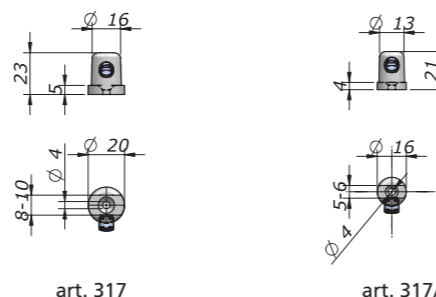

art. 317

art. 317A

argento/silver	bronzo/bronze	oro/gold	nero/black	verniciato/powder	cromato/chrome	oro luc./bright gold	crom.sat/chro. mat
-	-	-	N-0317-N	N-0317-V	N-0317-C	N-0317-F	N-0317-I
-	-	-	N-317A-N	N-317A-V	N-317A-C	N-317A-F	N-317A-I