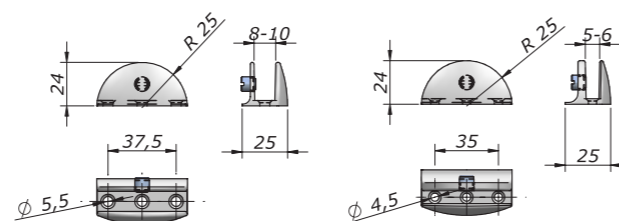

art. 318-318A

confezione 2 pz
box 2 pcs

art. 318

art. 318A

argento/silver	bronzo/bronze	oro/gold	nero/black	verniciato/powder	cromato/chrome	oro luc./bright gold	crom.sat/chro. mat
-	-	-	N-0318-N	N-0318-V	N-0318-C	N-0318-F	N-0318-I
-	-	-	N-318A-N	N-318A-V	N-318A-C	N-318A-F	N-318A-I